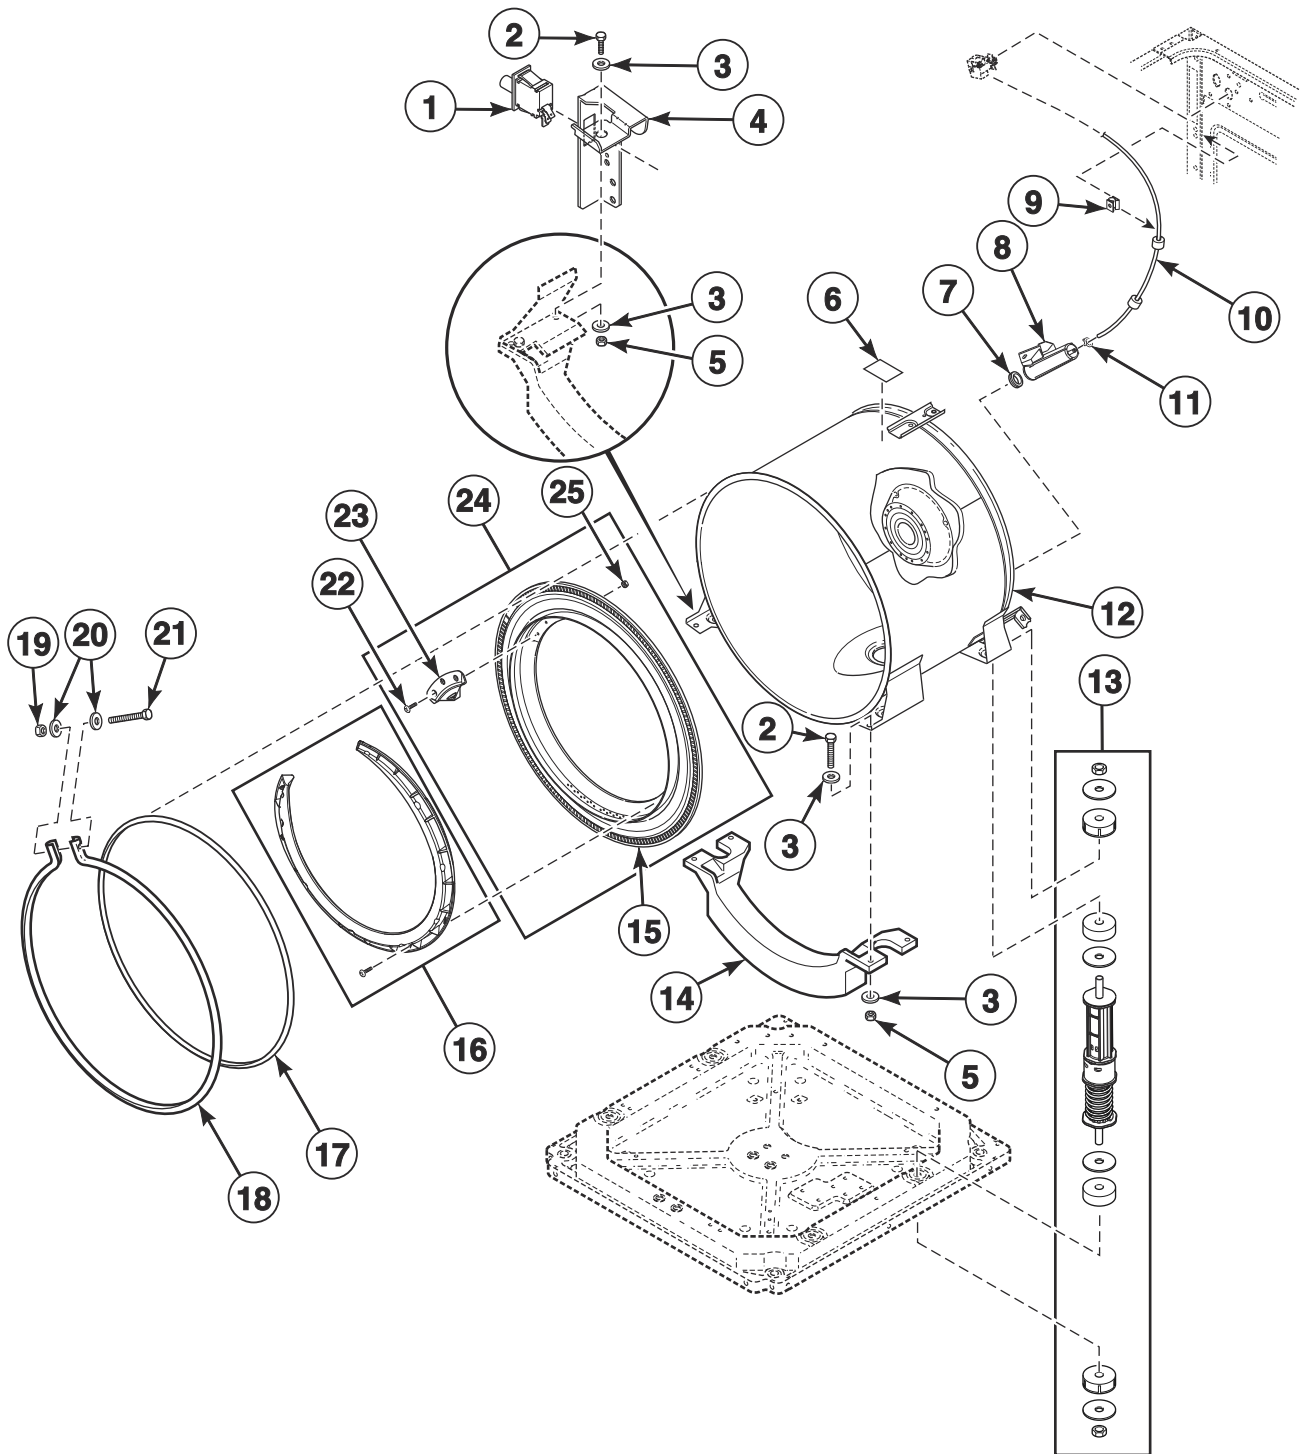

Outer Tub, Front and Clamp Ring

FLW1790P_805861

Outer Tub, Front and Clamp Ring

REF	PART NO.	DESCRIPTION	COMMENTS
1	803415	Out-of-Balance Switch Assembly	Through Serial No. 2012999999
	807384	Out-of-Balance Switch Assembly	Starting Serial No. 2101000001
2	800461	Screw	
3	804458	Washer	
4	804457	Out-of-Balance Switch Bracket	Through Serial No. 2012999999
	807280	Out-of-Balance Switch Bracket	Starting Serial No. 2101000001
5	800452	Nut	
6	D500049R4	Warning Label	
7	29175	Grommet	
8	808013	Pressure Bulb	
9	36985	Hose Clip	
10	804483	Pressure Sensor Tube Assembly	
11	803891	Hose Clamp	
12	803864	Outer Tub Assembly	Through Serial No. 1910999999 except Serial Nos. 1908066087 to 1909000879
	807618	Outer Tub Assembly	Serial Nos. 1908066087 to 1909000879 and starting Serial No. 1911000001 to 2010999999
	807479	Outer Tub Assembly	Starting Serial No. 2011000001
13	803777P	Shock Assembly	Must replace all four
14	807476	Counterweight	Through Serial No. 2012999999
	807476	Counterweight	Starting Serial No. 2101000001
15	803770	Tub Front	
16	806308	Foreign Object Deflector	Black; Includes screws
	806313	Foreign Object Deflector	Gray; Includes screws
	806361	Foreign Object Deflector	Tall; Gray; Includes screws
17	803801	Tub Front Seal	
18	803802	Clamp Ring	
19	F430218	Nut	
20	M400081	Washer	
21	800462	Screw	
22	802596	Screw	
23	804467	Clothes Guard Deflector	
	805548	Clothes Guard Deflector	Heavy duty
24	803879	Tub Front Assembly	Includes items 15, 22, 23 and 25
25	802343	Nut	