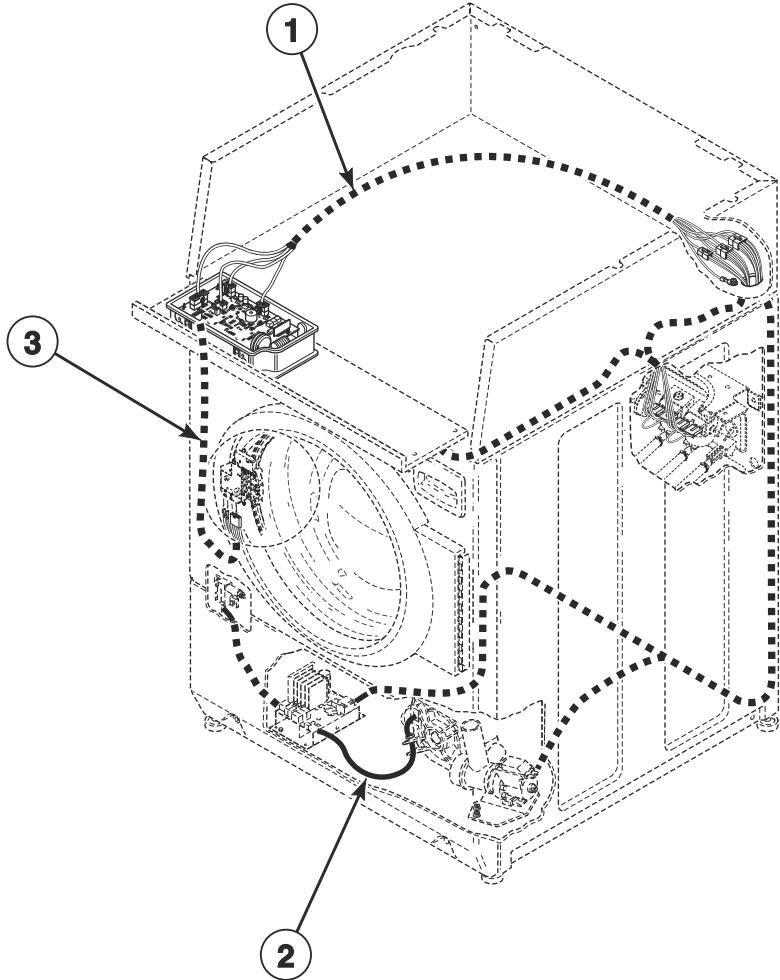

Wire Ties, Harness Clips and Lead-In Cord

REF	PART NO.	DESCRIPTION	COMMENTS
1	38663	Wire Tie	
2	55881	Harness Strap	
3	36985	Hose Clip	
4	03673	Nut	
5	03815	Washer	
6	20530	Screw	
7	38384	Strain Relief	
8	202777	Lead-In Cord	

Wire Harnesses and Wires

FLW1757P_805861