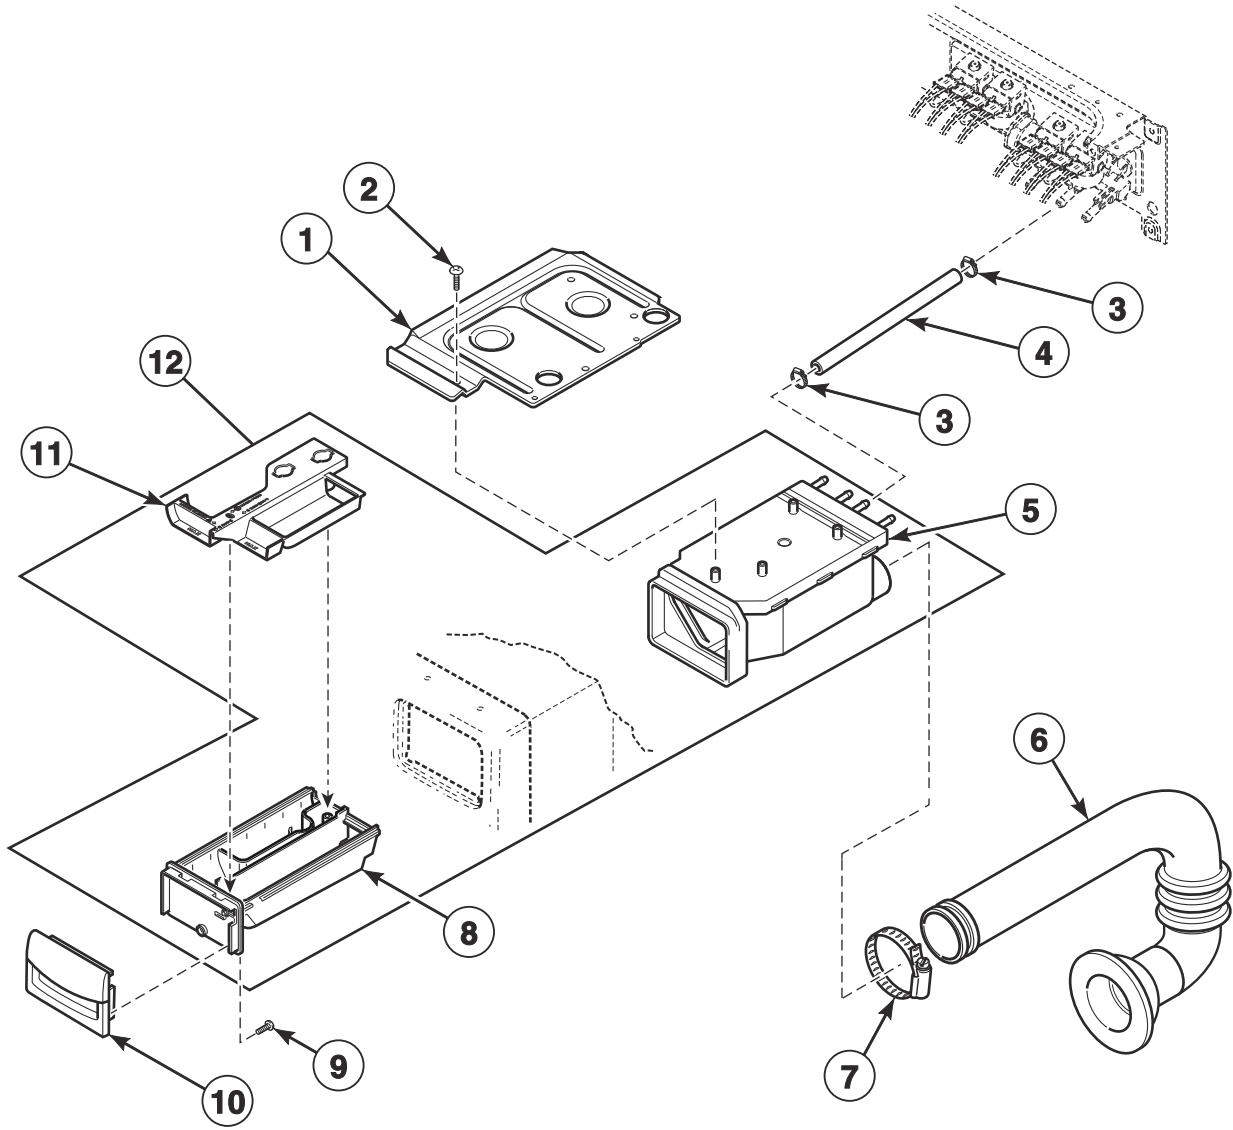

Dispenser Assembly

FLW1717P_805861

Dispenser Assembly

REF	PART NO.	DESCRIPTION	COMMENTS
	804875	Foam Pad	
1	803843	Dispenser Plate	
2	801001	Screw	
3	807386	Hose Clamp	
4	803849	Dispenser Inlet Hose	Through Serial No.1810000001
	807364	Dispenser Inlet Hose	Starting Serial No.1810000001
5	803698	Dispenser Assembly	
6	804717	Detergent Hose	
7	685725	Hose Clamp	
8	803667	Dispenser Drawer	
9	800548	Screw	
10	804227B	Dispenser Handle	Model AFNE9BSP116TN13
	804227WP	Dispenser Handle	All other models
11	803670	Compartment Cover	Models AFN50RSP113TW01 and AFN50RSP115TW01
	803669	Compartment Cover	All other models
12	805494P	Dispenser Assembly	Includes items 5, 8 and 11