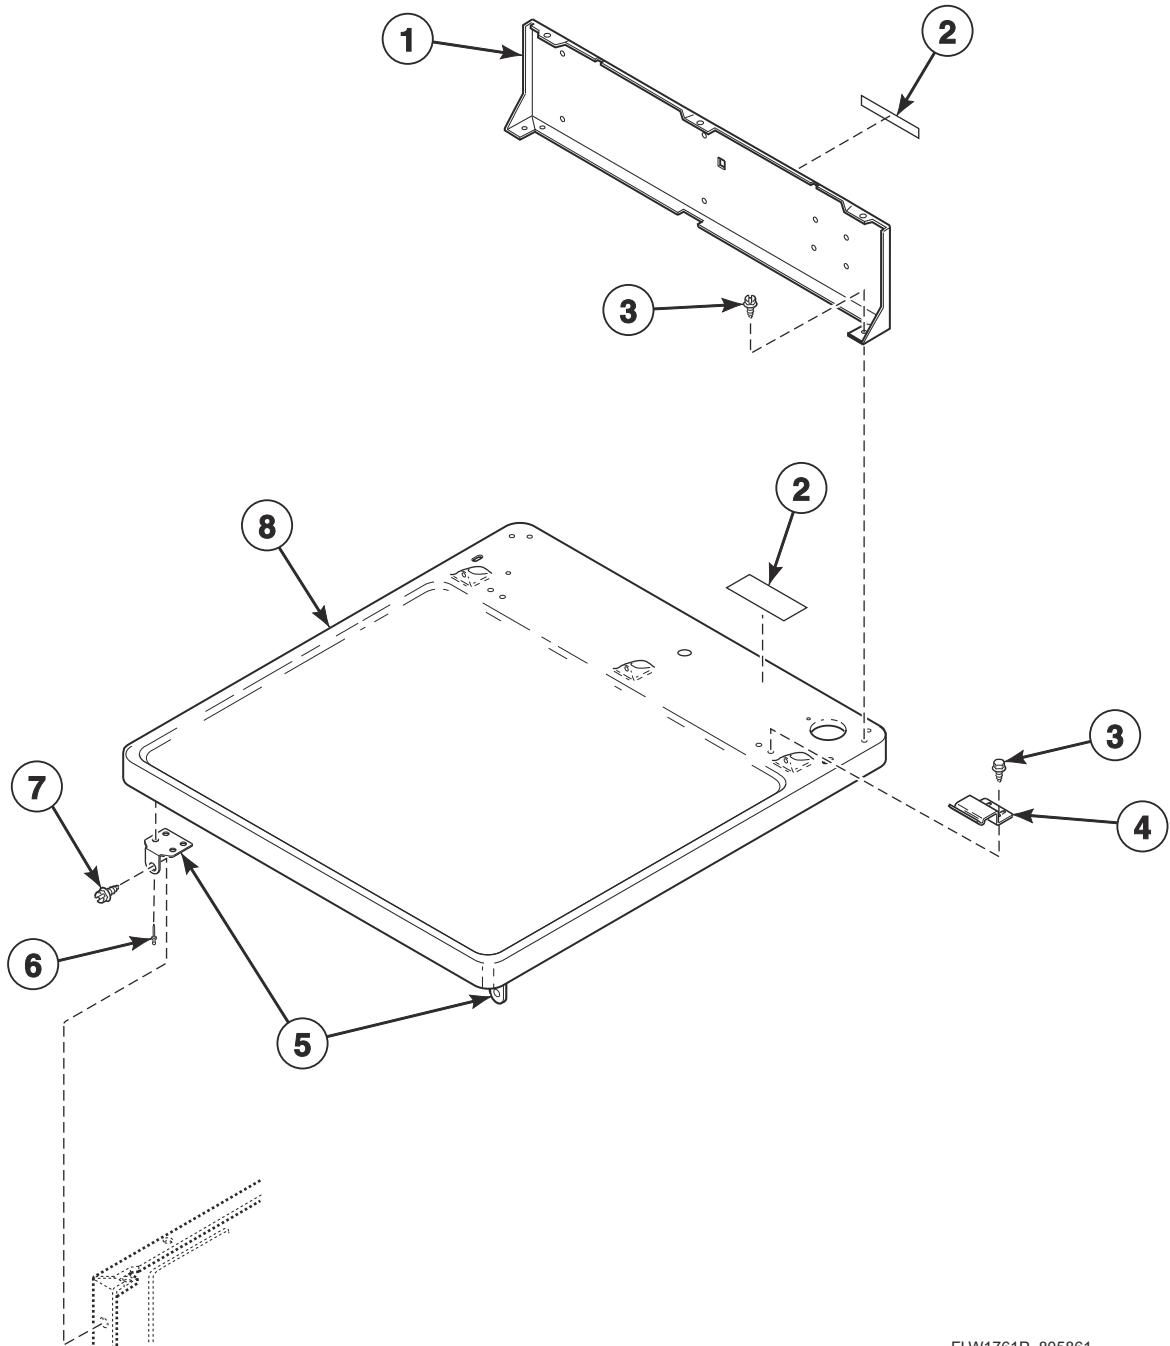

Cabinet Top and Control Hood Rear Panel

Models AFN50RSP113TW01, AFN50RSP115TW01, AFN50RSP115TW13, AFNE9RSP113TW01, AFNE9RSP115TW01, AFNE9RSP115TW13, AFNE9RSP116TW01 and AFNE9RSP116TW13

FLW1761P_805861

Cabinet Top and Control Hood Rear Panel

REF	PART NO.	DESCRIPTION	COMMENTS
1	804845	Hood Back Panel	Model AFN50RSP113TW01
	804169	Hood Back Panel	Model AFNE9RSP113TW01
	806593	Hood Back Panel	Models AFN50RSP115TW01 and AFN50RSP115TW13
	806585	Hood Back Panel	Models AFNE9RSP115TW01, AFNE9RSP115TW13, AFNE9RSP116TW01 and AFNE9RSP116TW13
2	D505281R3	Disconnect Power Warning Label	
3	D501086	Screw	
4	35358	Hold-Down Clip	Through Serial Nos. beginning with 1412
	205340	Hold-Down Clip	Starting Serial Nos. beginning with 1501
5	D510146	Bracket	
6	70058501	Pop Rivet	
7	D503661	Screw	
8	D510029WP	Top Panel Kit