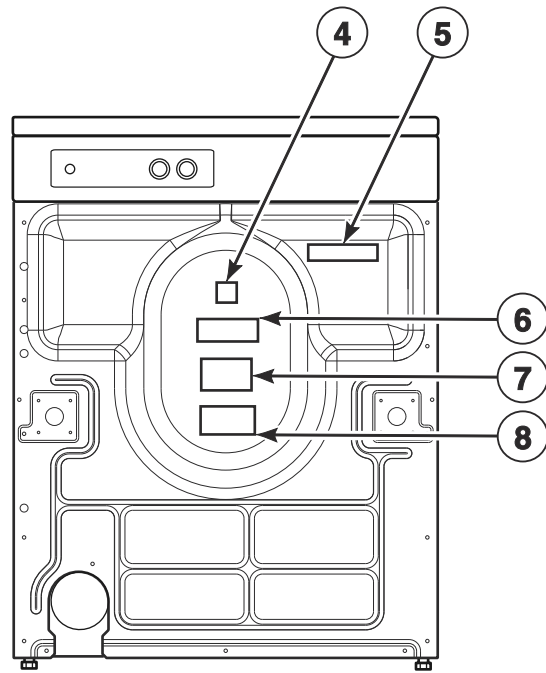

Labels

FLW1722P_805861

Labels

REF	PART NO.	DESCRIPTION	COMMENTS
1	803011R1	Notice Label	
2	802074R3	Oversudsing Label	English
	802838	Oversudsing Label	Spanish
3	806714	Warning Label	Reduce fire risk; Door locked; Models AFN50RSP115TW13, AFNE9BSP115TN13, AFNE9BSP115TW13, AFNE9BSP116TN13, AFNE9BSP116TW13, AFNE9BSP117TW13, AFNE9RSP115TW13 and AFNE9RSP116TW13
	802367	Warning Label	Reduce fire risk; Door locked; All other models
4	D513371	Read Instructions Label	
5	D505281	Disconnect Power Warning Label	
6	685928	Left Hand Thread Label	Left hand thread
7	803260R1	Warning Label	Disconnect power
8	D500314R7	Warning Label