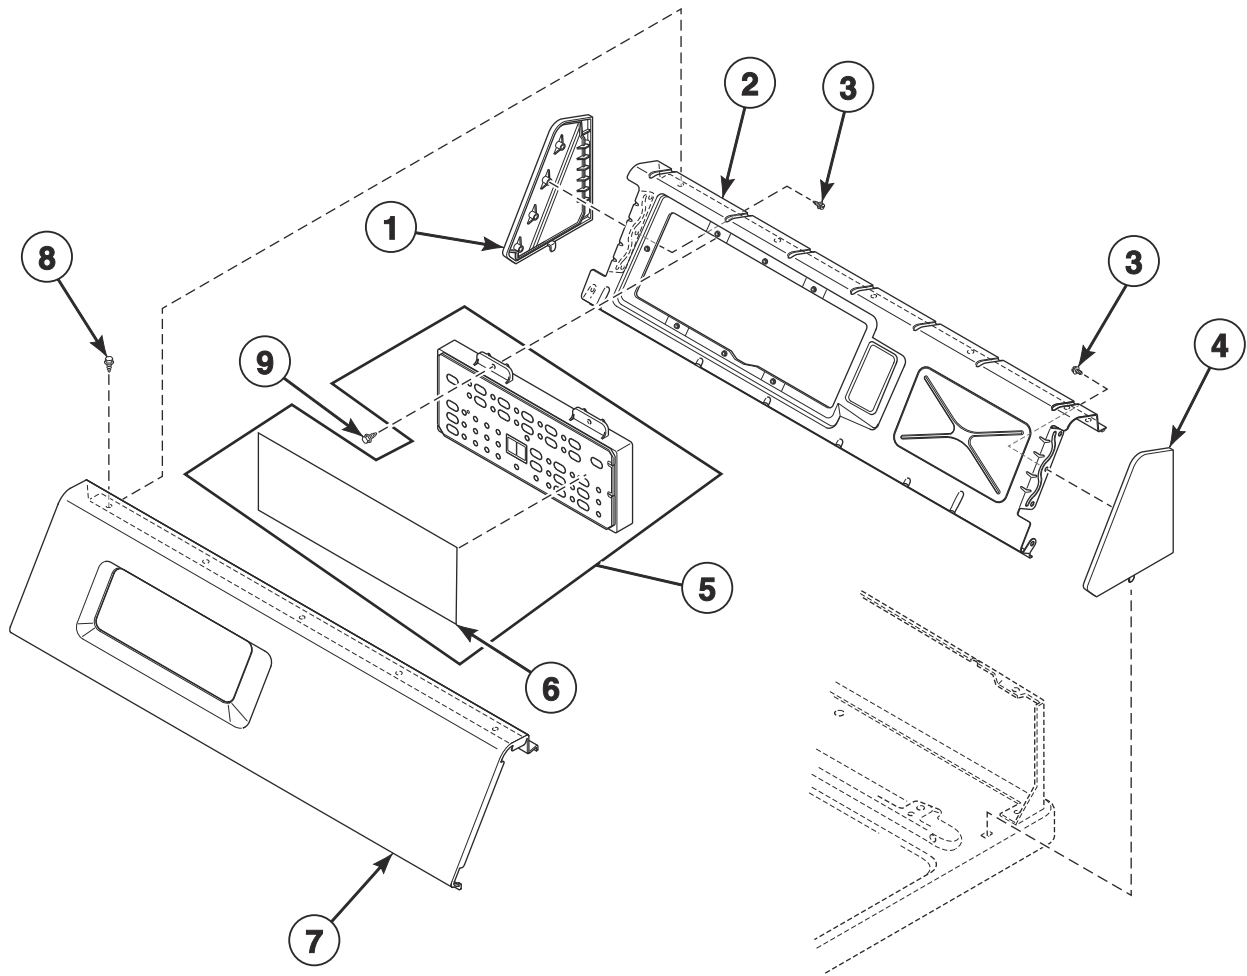

Control Panel and Control (Drawing 2 of 2)

Models AFNE9RSP115TW01, AFNE9RSP115TW13, AFNE9RSP116TW01 and AFNE9RSP116TW13

FLW1823P_805861

Control Panel and Control (Drawing 2 of 2)

REF	PART NO.	DESCRIPTION	COMMENTS
1	203730W	End Cap	Left
2	806430	Control Support Panel	
3	203799	Screw	
4	203729W	End Cap	Right
5	807488	Control Assembly	Models AFNE9RSP116TW01 and AFNE9RSP116TW13
	806800	Control Assembly	Includes item 6; All other models
6	807486	Control Overlay	Models AFNE9RSP116TW01 and AFNE9RSP116TW13
	806568	Overlay	All other models
7	806715	Graphic Panel	
8	807075	Screw	
9	804667	Screw