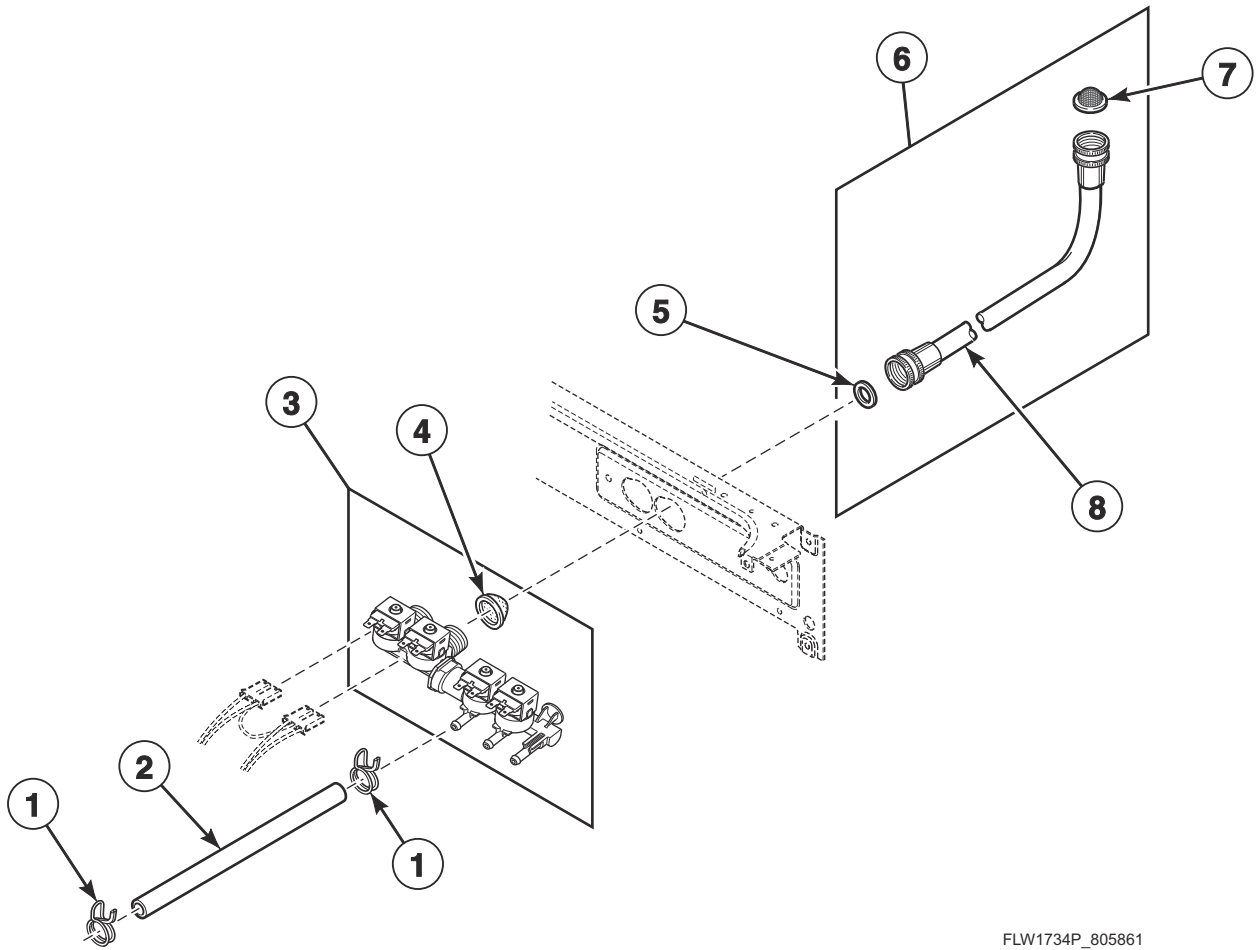

Mixing Valve and Dispenser Hose

FLW1734P_805861

Mixing Valve and Dispenser Hose

REF	PART NO.	DESCRIPTION	COMMENTS
1	807386	Hose Clamp	
2	803849	Dispenser Inlet Hose	Through Serial No.1810000001
	807364	Dispenser Inlet Hose	Starting Serial No.1810000001
3	807837P	Mixing Valve	
4	24122	Mixing Valve Screen	Steel mesh
	F8161201	Mixing Valve Screen	Plastic
5	20290	Washer	
6	F200116	Water Hose	5 feet; Includes items 5, 7 and 8
7	803615	Washer	Filter screen
	802254	Washer	Flow restrictor; Water pressure reducer; Available for water pressure up to but not exceeding 120 psi
8	203719	Fill Hose	Marked for hot water; 4 feet; 2 GHT thread hose couplings
	203720	Fill Hose	Marked for cold water; 4 feet; 2 GHT thread hose couplings