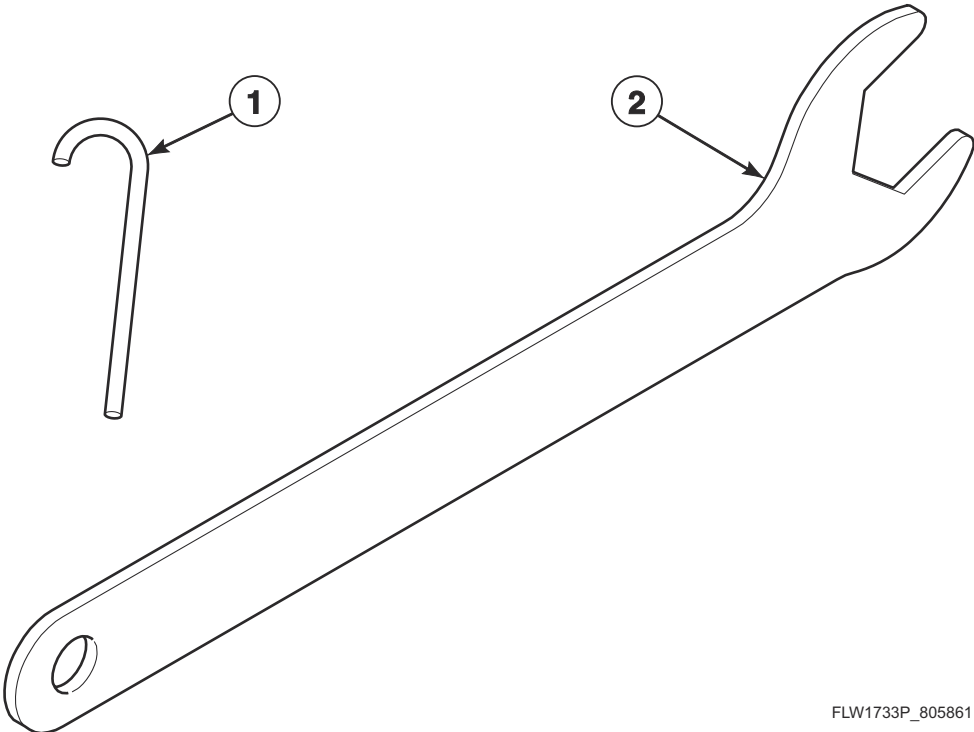

Special Tools

FLW1733P_805861

Special Tools

REF	PART NO.	DESCRIPTION	COMMENTS
	807623	Belt Install Tool	
1	802336	Pulley Bolt Tightening Fixture	Use to install inner basket
2	392P4	Wrench	Use for adjusting leveling leg nuts