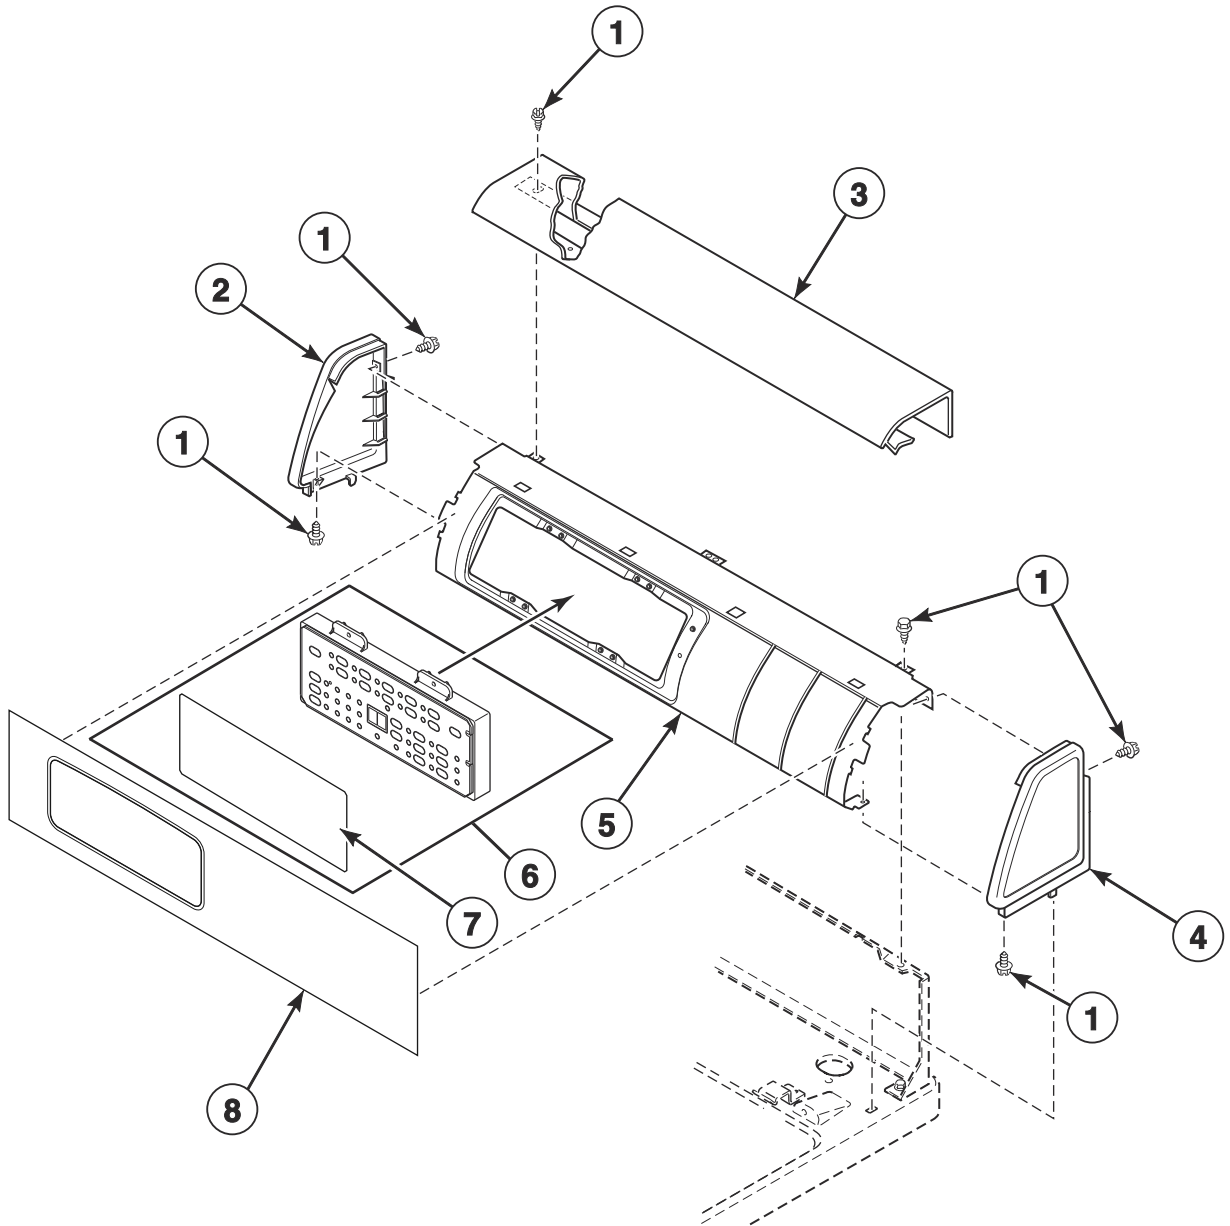

Control Panel and Control (Drawing 1 of 2)

Model AFNE9RSP113TW01

FLW1762P_805861

Control Panel and Control (Drawing 1 of 2)

REF	PART NO.	DESCRIPTION	COMMENTS
1	D501086	Screw	
2	D504009WP	End Panel	Left
3	D505808W	Top Cover	
4	D504008WP	End Panel	Right
5	804836	Control Support Panel	
6	804519P	Control Assembly	Includes item 7
7	804238	Overlay	
8	804565	Graphic Panel