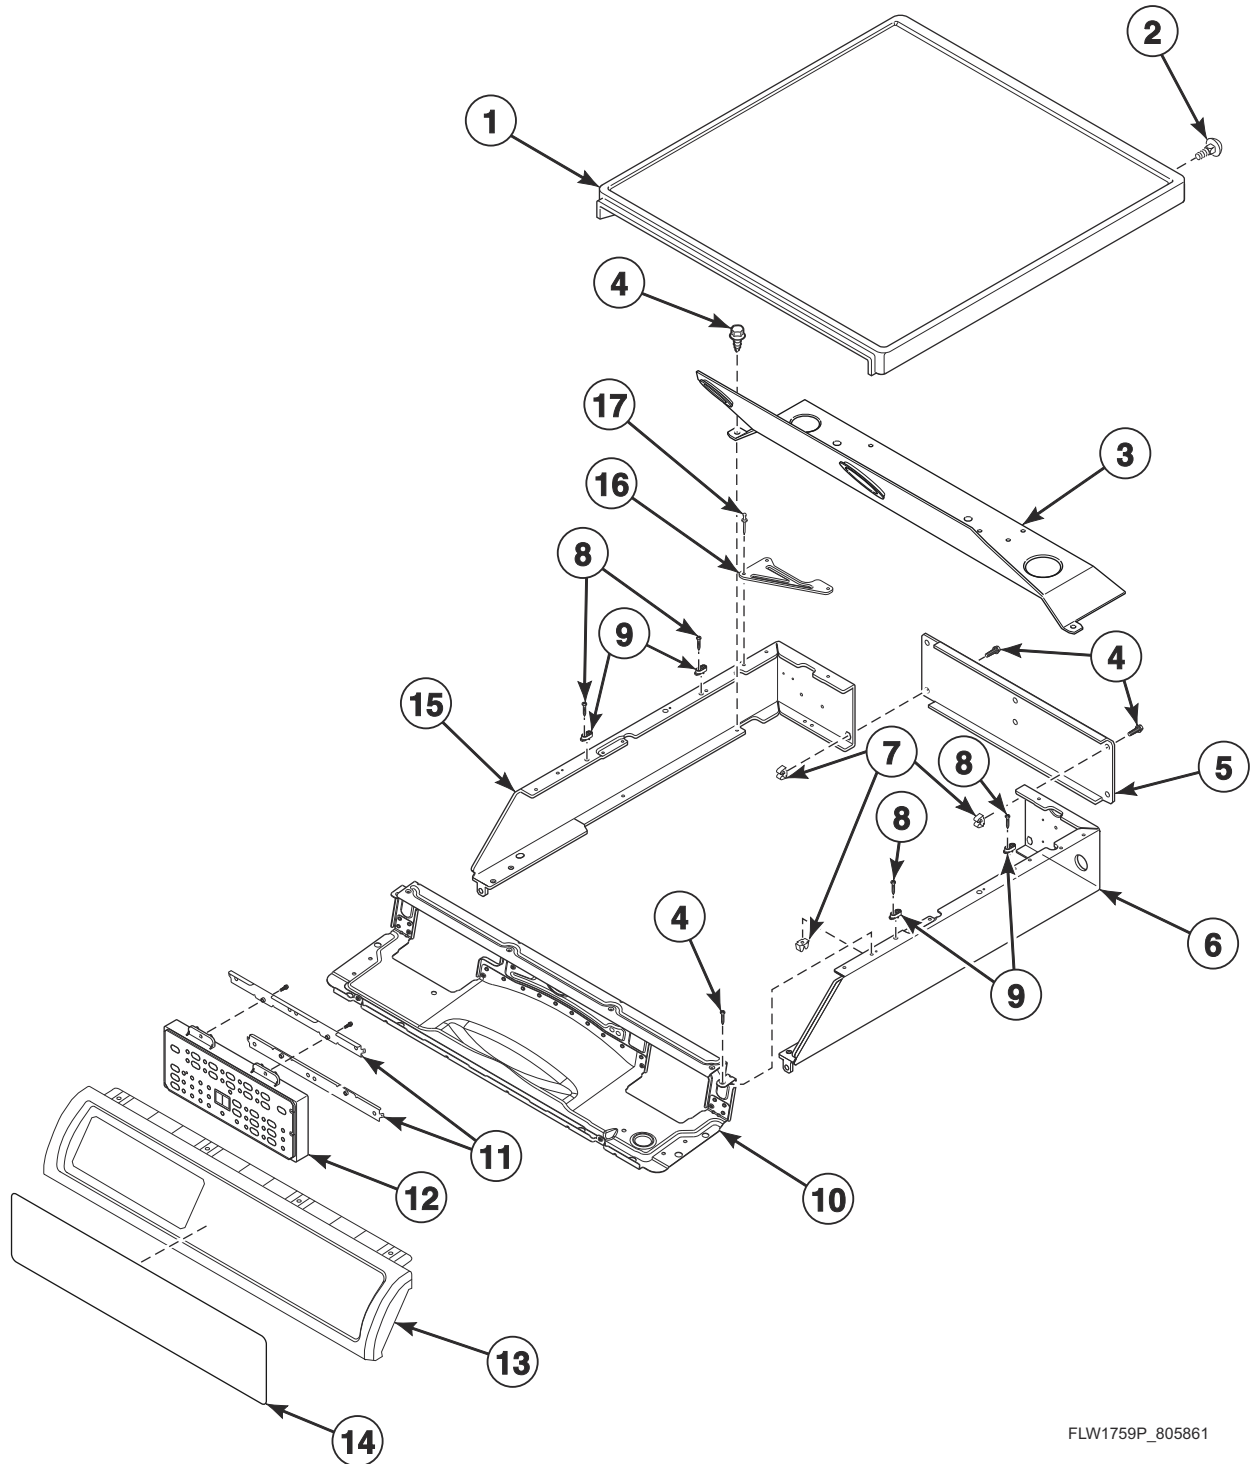

Cabinet Top, Control Panel and Controls

Models AFNE9BSP113TN01, AFNE9BSP113TW01, AFNE9BSP115TN13, AFNE9BSP115TW01, AFNE9BSP115TW13, AFNE9BSP116TN13, AFNE9BSP116TW01, AFNE9BSP116TW13, AFNE9BSP117TW01 and AFNE9BSP117TW13

FLW1759P_805861

Cabinet Top, Control Panel and Controls

REF	PART NO.	DESCRIPTION	COMMENTS
1	804684	Top Panel	Models AFNE9BSP113TN01, AFNE9BSP115TN13 and AFNE9BSP116TN13
	804685WP	Top Panel	Models AFNE9BSP113TW01, AFNE9BSP115TW01, AFNE9BSP115TW13, AFNE9BSP116TW01, AFNE9BSP116TW13, AFNE9BSP117TW01 and AFNE9BSP117TW13
2	29651	Bolt	
3	804363	Control Shield	
4	D503688	Screw	
5	804614	Rear Access Panel	
6	804630B	Control Wrapper	Right; Models AFNE9BSP113TN01, AFNE9BSP115TN13 and AFNE9BSP116TN13
	804630W	Control Wrapper	Right; Models AFNE9BSP113TW01, AFNE9BSP115TW01, AFNE9BSP115TW13, AFNE9BSP116TW01, AFNE9BSP116TW13, AFNE9BSP117TW01 and AFNE9BSP117TW13
7	70030501	Expansion Clip	
8	39733	Screw	
9	803761	Top Panel Guide	
10	804613	Top Panel Brace Assembly	
11	804611	Control Bracket	
12	807489	Control Assembly	Models AFNE9BSP116TN13, AFNE9BSP116TW01 and AFNE9BSP116TW13 through Serial No. 2012999999
	807530	Control Assembly	Models AFNE9BSP116TN13, AFNE9BSP116TW01 and AFNE9BSP116TW13 starting Serial No. 2101000001
	808160	Control Assembly	Models AFNE9BSP117TW01 and AFNE9BSP117TW13
	805219P	Control Assembly	Models AFNE9BSP113TN01, AFNE9BSP113TW01, AFNE9BSP115TN13, AFNE9BSP115TW01 and AFNE9BSP115TW13 through Serial No. 2012999999
	807517	Control Assembly	Models AFNE9BSP113TN01, AFNE9BSP113TW01, AFNE9BSP115TN13, AFNE9BSP115TW01 and AFNE9BSP115TW13 starting Serial No. 2101000001
13	804660	Control Panel Assembly	Models AFNE9BSP113TN01, AFNE9BSP115TN13 and AFNE9BSP116TN13
	804659W	Control Panel Assembly	Models AFNE9BSP113TW01, AFNE9BSP115TW01, AFNE9BSP115TW13, AFNE9BSP116TW01, AFNE9BSP116TW13, AFNE9BSP117TW01 and AFNE9BSP117TW13
14	806169	Control Overlay	Models AFNE9BSP113TN01, AFNE9BSP115TN13, AFNE9BSP115TW01 and AFNE9BSP115TW13
	804490	Control Overlay	Model AFNE9BSP113TW01
	807485	Control Overlay	Models AFNE9BSP116TN13, AFNE9BSP116TW01 and AFNE9BSP116TW13
	808155	Control Overlay	Models AFNE9BSP117TW01 and AFNE9BSP117TW13
15	804627B	Control Wrapper	Left; Models AFNE9BSP113TN01, AFNE9BSP115TN13 and AFNE9BSP116TN13
	804627W	Control Wrapper	Left; Models AFNE9BSP113TW01, AFNE9BSP115TW01, AFNE9BSP115TW13, AFNE9BSP116TW01, AFNE9BSP116TW13, AFNE9BSP117TW01 and AFNE9BSP117TW13
16	805345	Rear Wrapper Brace	
17	685847	Pop Rivet