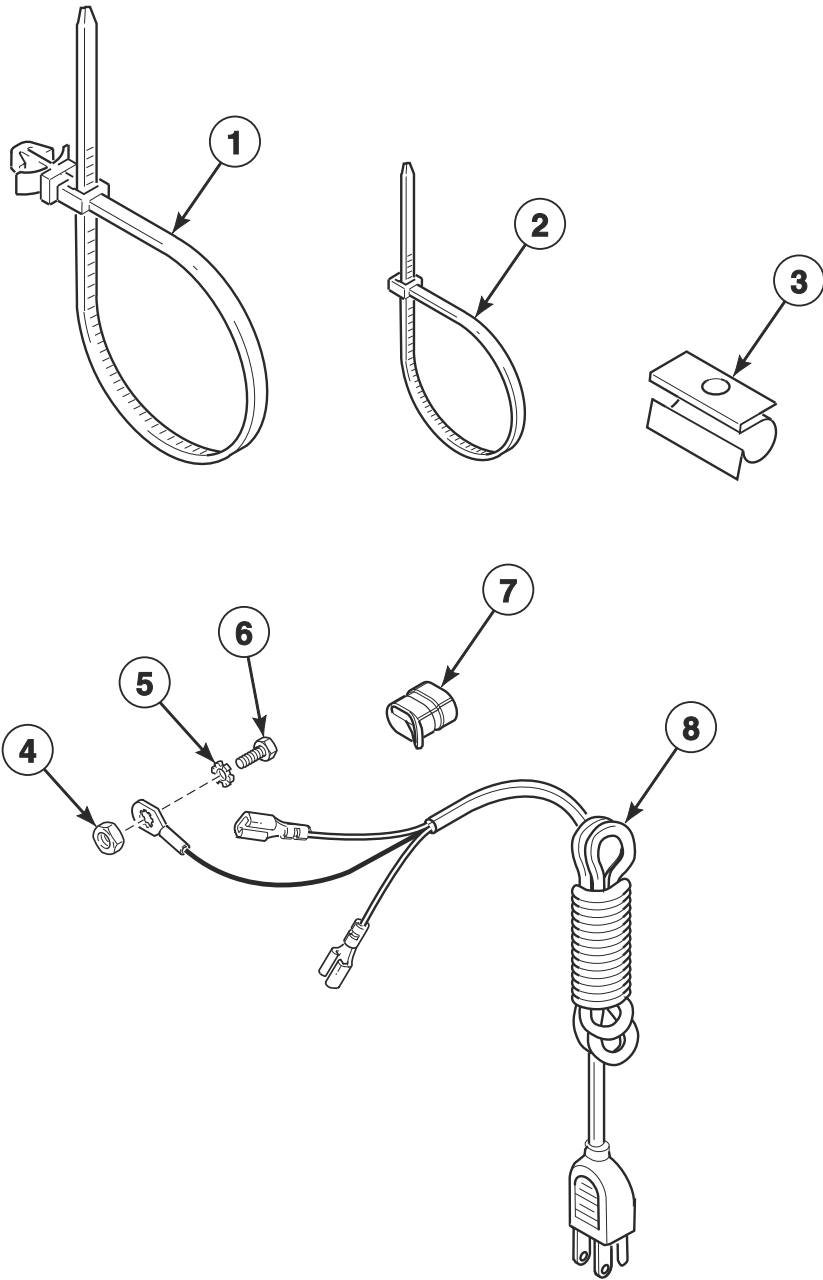

Shipping Materials

FLW1737P_805861

Shipping Materials

REF	PART NO.	DESCRIPTION	COMMENTS
	807452	Shipping Bolt Assembly	
	807550	Label	Remove shipping brace; Long tongue label
1	807552	Shipping Bracket Label	Remove shipping brace; Square label
2	M400014	Washer	4 required
3	M400043	Screw	4 required
4	807448	Shipping Brace	

Wire Ties, Harness Clips and Lead-In Cord

FLW1771P_805861

Wire Ties, Harness Clips and Lead-In Cord

REF	PART NO.	DESCRIPTION	COMMENTS
1	38663	Wire Tie	
2	55881	Harness Strap	
3	36985	Hose Clip	
4	03673	Nut	
5	03815	Washer	
6	20530	Screw	
7	38384	Strain Relief	
8	202777	Lead-In Cord	