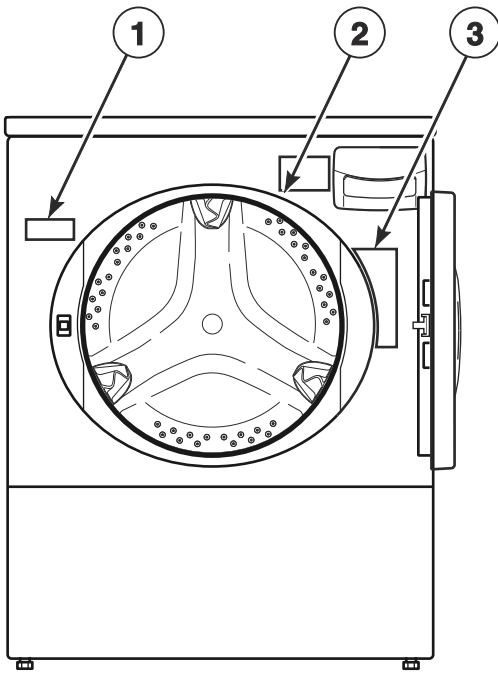

Labels

FLW1722P_805861

Labels

REF	PART NO.	DESCRIPTION	COMMENTS
1	803011R1	Notice Label	
2	802074R3	Oversudsing Label	English
	802838	Oversudsing Label	Spanish
3	806714	Warning Label	Reduce fire risk; Door locked; Models AFN50RSP115TW13, AFNE9BSP115TN13, AFNE9BSP115TW13, AFNE9BSP116TN13, AFNE9BSP116TW13, AFNE9BSP117TW13, AFNE9RSP115TW13 and AFNE9RSP116TW13
	802367	Warning Label	Reduce fire risk; Door locked; All other models
4	D513371	Read Instructions Label	
5	D505281	Disconnect Power Warning Label	
6	685928	Left Hand Thread Label	Left hand thread
7	803260R1	Warning Label	Disconnect power
8	D500314R7	Warning Label