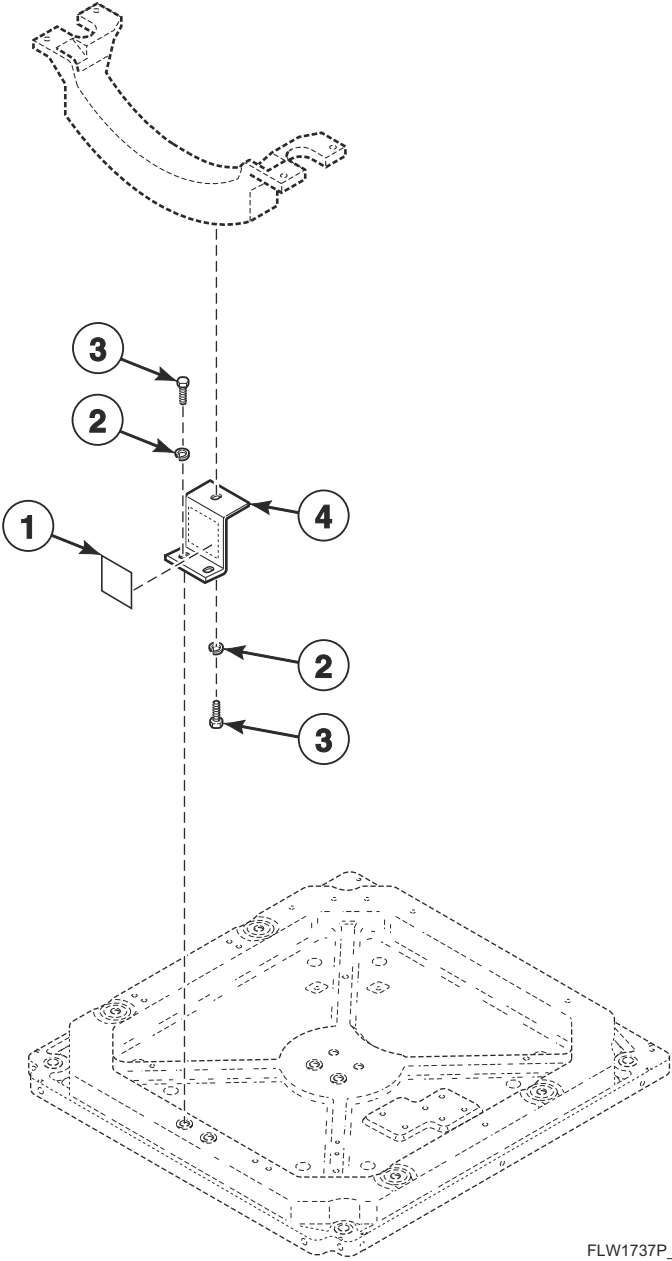

Shipping Materials

FLW1737P_805861

Shipping Materials

REF	PART NO.	DESCRIPTION	COMMENTS
	807452	Shipping Bolt Assembly	
	807550	Label	Remove shipping brace; Long tongue label
1	807552	Shipping Bracket Label	Remove shipping brace; Square label
2	M400014	Washer	4 required
3	M400043	Screw	4 required
4	807448	Shipping Brace