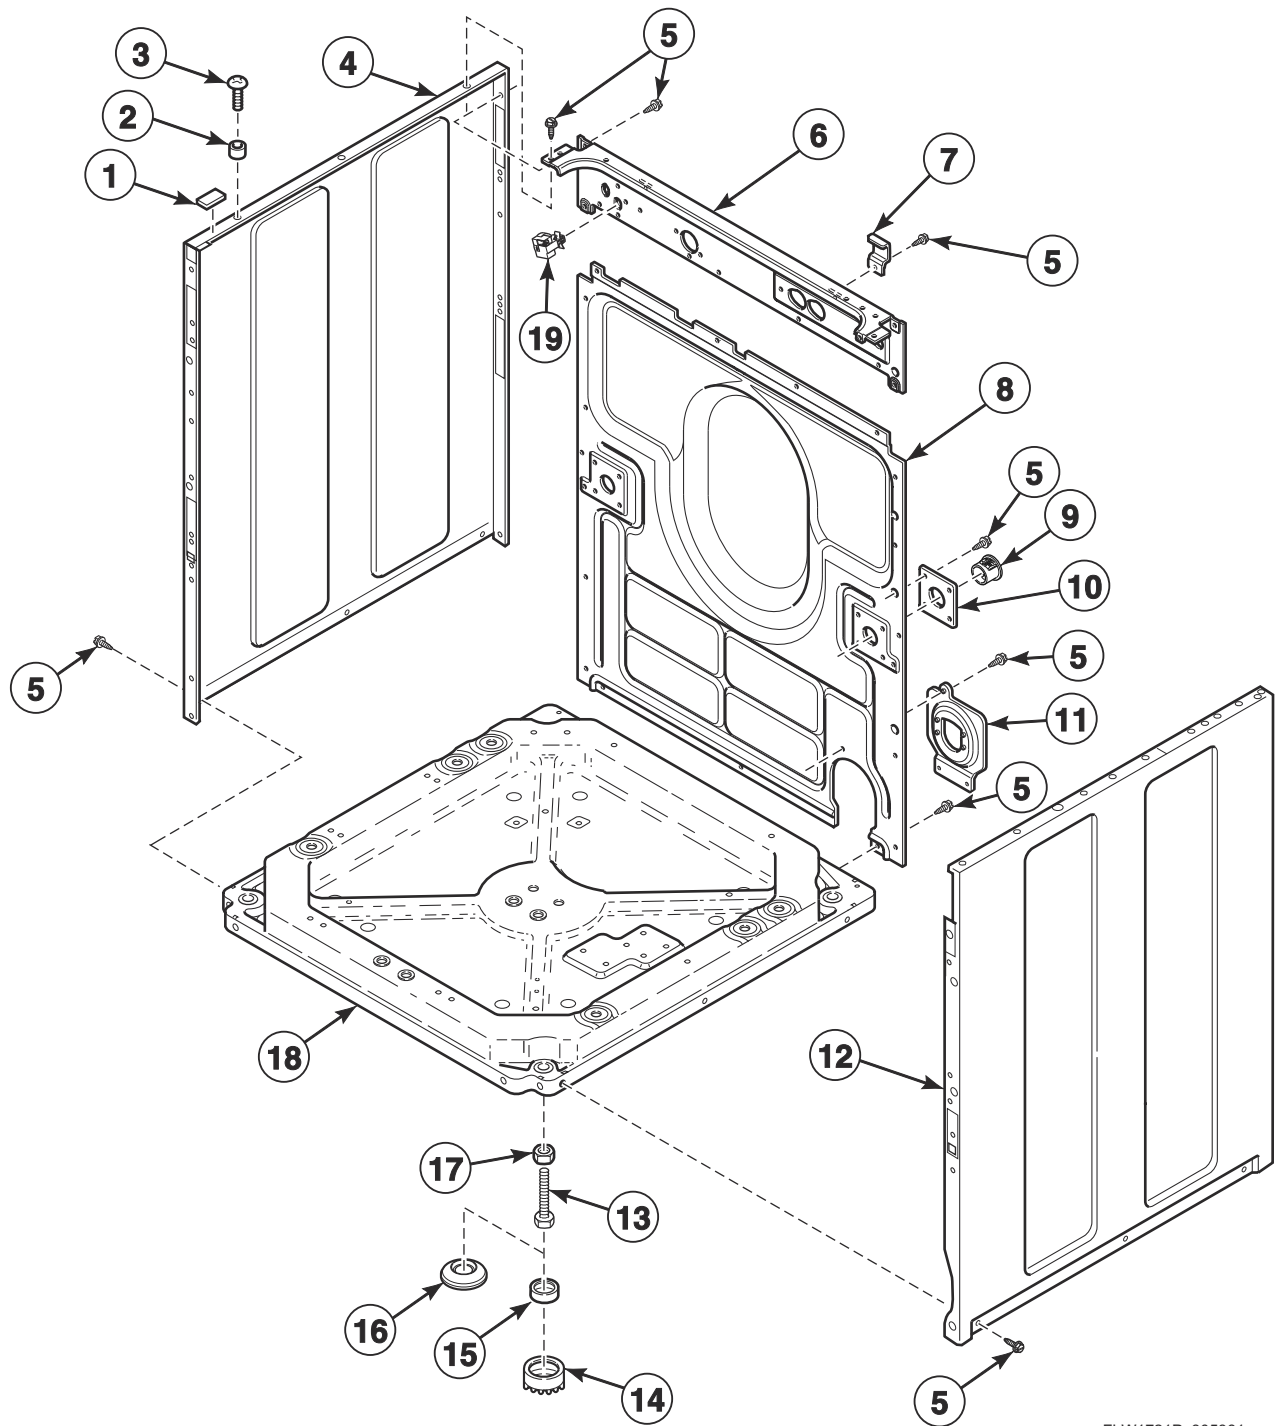

Base, Side and Rear Panels

FLW1721P_805861

Base, Side and Rear Panels

REF	PART NO.	DESCRIPTION	COMMENTS
1	36226	Bumper Pad	
2	56079	Panel Locator	
3	39733	Screw	
4	800004WP	Cabinet Panel Kit	White; Left; Includes corner gusset with hardware
	802525P	Cabinet Side Panel	Stainless steel;Left
5	D503661	Screw	
6	803790	Rear Panel	Fixed; Through Serial No. 1810000001
	806716	Rear Panel	Fixed; Starting Serial No. 1810000001
7	D510136	Top Hinge	Models AFN50RSP113TW01, AFN50RSP115TW01, AFN50RSP115TW13, AFNE9RSP113TW01, AFNE9RSP115TW01, AFNE9RSP115TW13, AFNE9RSP116TW01 and AFNE9RSP116TW13
8	803789	Rear Panel	Removable
9	M412154	Hole Plug	
10	803851	Shipping Plate	
11	803828	Drain Hose Bracket	
12	802526P	Cabinet Side Panel	Stainless steel;Right
	806492	Side Panel Kit	White;Right
13	34319	Leveling Leg	
14	D501855	Rubber Foot	Use to prevent movement on smooth surface floor coverings; Install over two existing front rubber feet (item 14)
15	34318	Rubber Foot	
16	155P3	Anchor	Includes 4 rubber discs with adhesive backing
	802844P	Anchor Floor Mount Assembly	Includes 2 rubber discs with adhesive backing
17	21899	Nut	
18	803876	Base Assembly	
19	203843	Pressure Sensor	