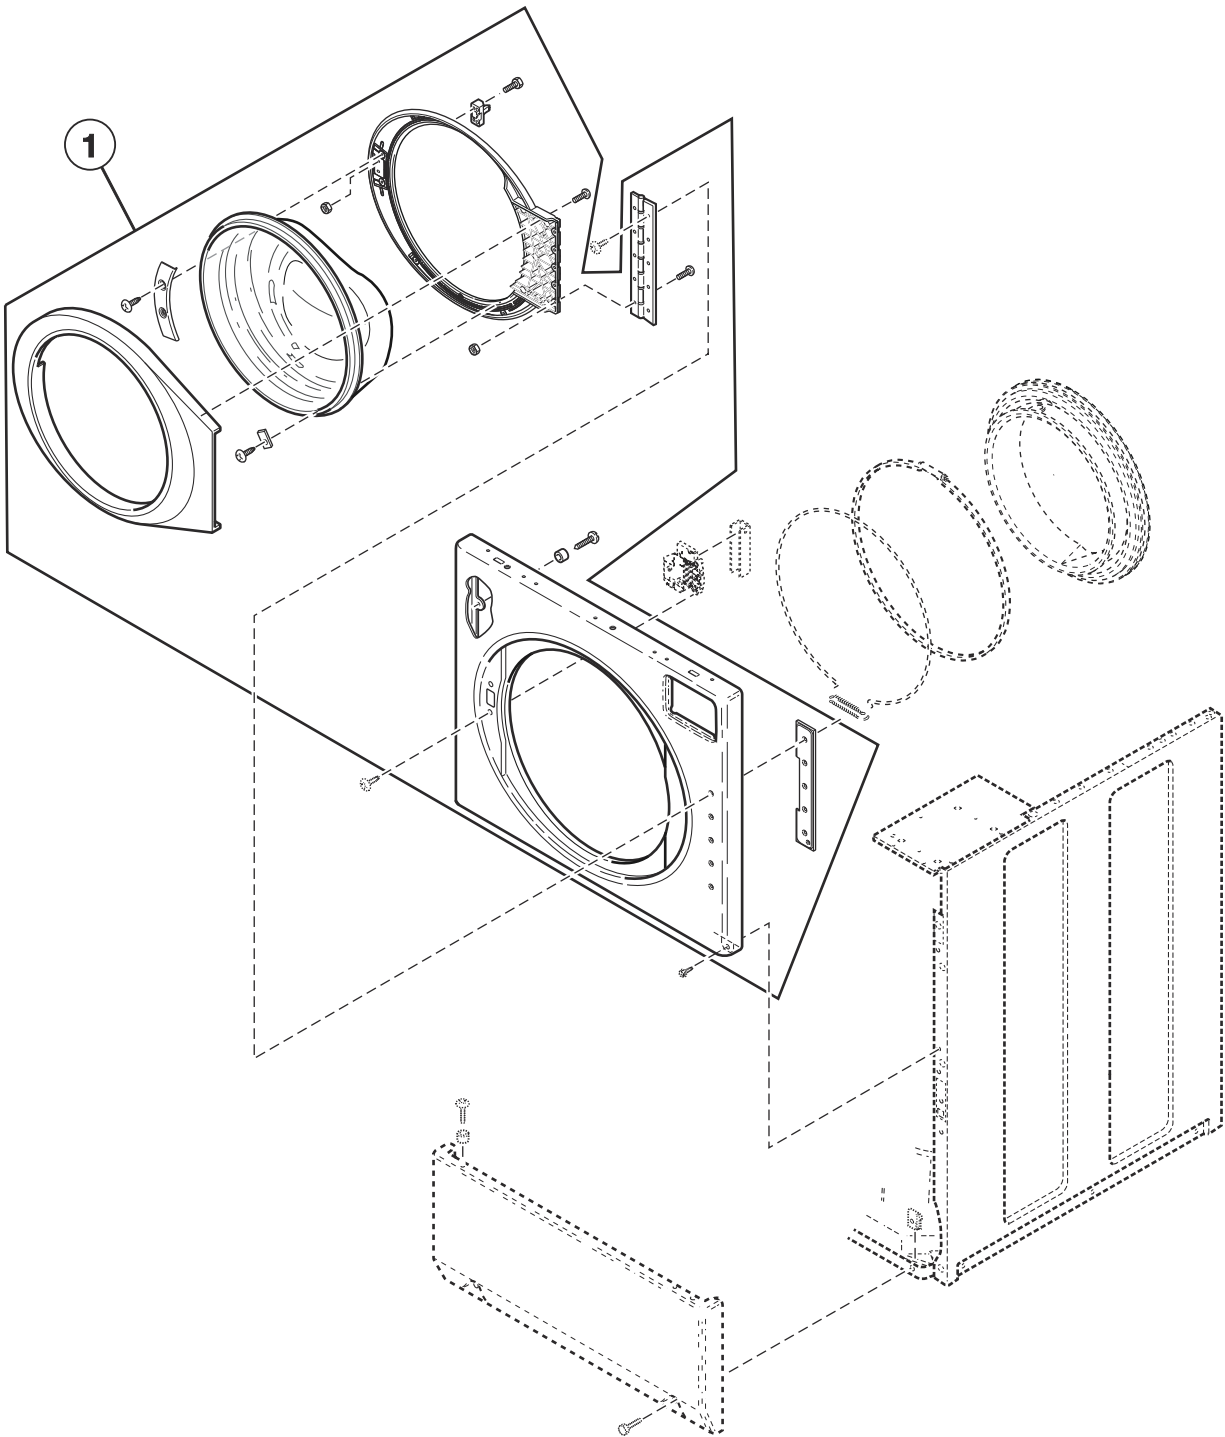

Front Panel, Door Assembly and Door Seal

REF	PART NO.	DESCRIPTION	COMMENTS
1	808092	Outer Door Bezel	Black; Models AFNE9BSP113TN01, AFNE9BSP115TN13 and AFNE9BSP116TN13
	808094	Outer Door Bezel	All other models
2	800548	Screw	
3	806354	Door Glass Mounting Plate	
4	802695P	Door Glass	
5	685846	Nut	
6	808096	Inner Door Bezel Kit	Models AFNE9BSP113TN01, AFNE9BSP115TN13 and AFNE9BSP116TN13
	808095	Inner Door Bezel Kit	All other models
	808097	Inner Door Bezel	Glass filled polypropylene upgrade
7	802803	Door Catch Assembly	
8	801993	Screw	
9	807678	Screw	
10	802934	Door Hinge	
11	23951	Nut	
12	802700	Glass Mounting Clip	5 required
13	56079	Panel Locator	
14	D512921	Screw	Models AFNE9BSP113TN01, AFNE9BSP115TN13 and AFNE9BSP116TN13
	39733	Screw	All other models
15	803920	Door Latch Assembly	
16	806713	Door Lock Shield	Models AFN50RSP115TW13, AFNE9BSP115TN13, AFNE9BSP115TW13, AFNE9BSP116TN13, AFNE9BSP116TW13, AFNE9BSP117TW13, AFNE9RSP115TW13 and AFNE9RSP116TW13
17	806466	Wire Ring and Spring	
18	802281	Hose Clamp	Seal to outer tub front
19	804428P	Door Seal	Black
	804429P	Door Seal Assembly	Gray
20	802206	Hinge Plate	
21	36020	Nut	
22	D503661	Screw	
23	801045	Screw	
24	804618	Access Panel Assembly	Models AFNE9BSP113TN01, AFNE9BSP115TN13 and AFNE9BSP116TN13
	804617W	Access Panel Assembly	All other models
25	802288P	Front Panel	Model AFNE9BSP113TN01
	802278W	Front Panel	Models AFN50RSP115TW13, AFNE9BSP115TW13, AFNE9BSP116TW13, AFNE9BSP117TW13, AFNE9RSP115TW13 and AFNE9RSP116TW13
	806689	Front Panel	Models AFNE9BSP115TN13 and AFNE9BSP116TN13
	802277WP	Front Panel	All other models
26	805550P	Door Assembly	Black; Models AFNE9BSP113TN01, AFNE9BSP115TN13 and AFNE9BSP116TN13; Includes items 1-12
	804083WP	Door Assembly	White; All other models; Includes items 1-12

Front Panel Assembly

FLW1739PA_805861