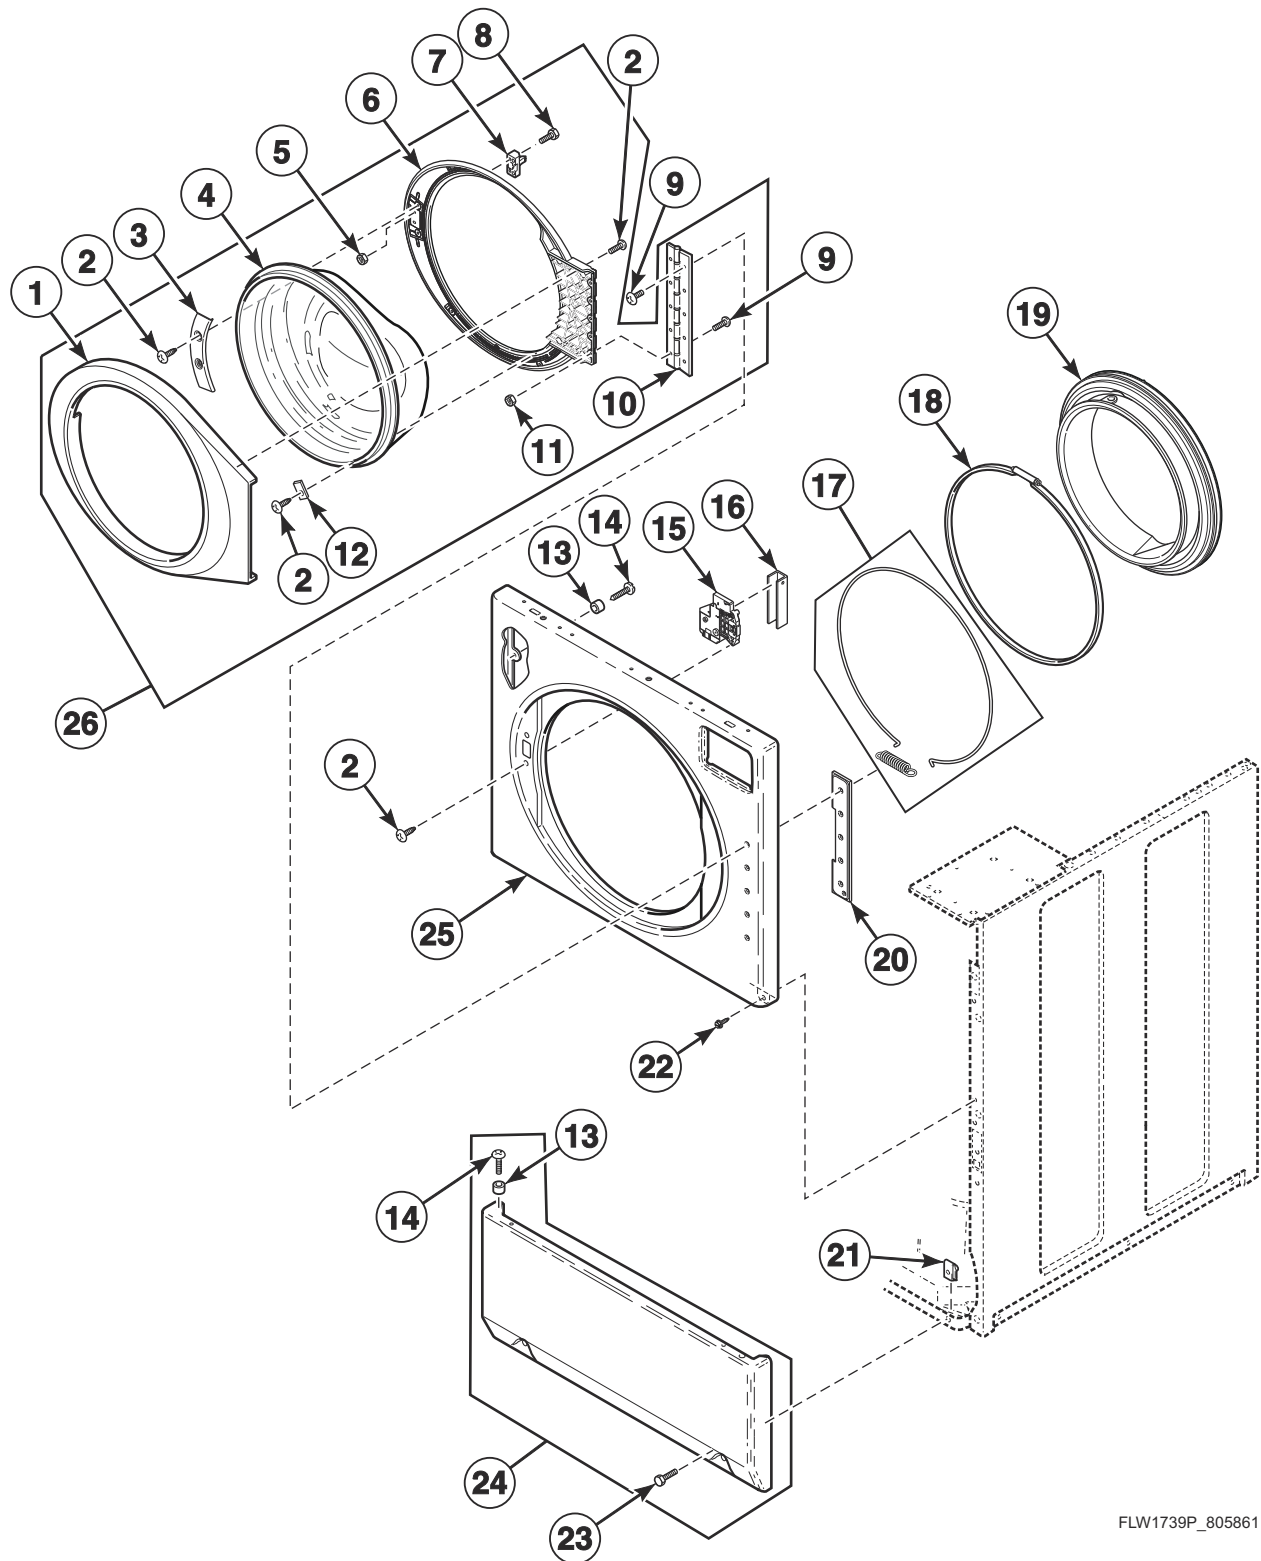

Front Panel, Door Assembly and Door Seal

FLW1739P_805861

Front Panel, Door Assembly and Door Seal

REF	PART NO.	DESCRIPTION	COMMENTS
1	808092	Outer Door Bezel	Black; Models AFNE9BSP113TN01, AFNE9BSP115TN13 and AFNE9BSP116TN13
	808094	Outer Door Bezel	All other models
2	800548	Screw	
3	806354	Door Glass Mounting Plate	
4	802695P	Door Glass	
5	685846	Nut	
6	808096	Inner Door Bezel Kit	Models AFNE9BSP113TN01, AFNE9BSP115TN13 and AFNE9BSP116TN13
	808095	Inner Door Bezel Kit	All other models
	808097	Inner Door Bezel	Glass filled polypropylene upgrade
7	802803	Door Catch Assembly	
8	801993	Screw	
9	807678	Screw	
10	802934	Door Hinge	
11	23951	Nut	
12	802700	Glass Mounting Clip	5 required
13	56079	Panel Locator	
14	D512921	Screw	Models AFNE9BSP113TN01, AFNE9BSP115TN13 and AFNE9BSP116TN13
	39733	Screw	All other models
15	803920	Door Latch Assembly	
16	806713	Door Lock Shield	Models AFN50RSP115TW13, AFNE9BSP115TN13, AFNE9BSP115TW13, AFNE9BSP116TN13, AFNE9BSP116TW13, AFNE9BSP117TW13, AFNE9RSP115TW13 and AFNE9RSP116TW13
17	806466	Wire Ring and Spring	
18	802281	Hose Clamp	Seal to outer tub front
19	804428P	Door Seal	Black
	804429P	Door Seal Assembly	Gray
20	802206	Hinge Plate	
21	36020	Nut	
22	D503661	Screw	
23	801045	Screw	
24	804618	Access Panel Assembly	Models AFNE9BSP113TN01, AFNE9BSP115TN13 and AFNE9BSP116TN13
	804617W	Access Panel Assembly	All other models
25	802288P	Front Panel	Model AFNE9BSP113TN01
	802278W	Front Panel	Models AFN50RSP115TW13, AFNE9BSP115TW13, AFNE9BSP116TW13, AFNE9BSP117TW13, AFNE9RSP115TW13 and AFNE9RSP116TW13
	806689	Front Panel	Models AFNE9BSP115TN13 and AFNE9BSP116TN13
	802277WP	Front Panel	All other models
26	805550P	Door Assembly	Black; Models AFNE9BSP113TN01, AFNE9BSP115TN13 and AFNE9BSP116TN13; Includes items 1-12
	804083WP	Door Assembly	White; All other models; Includes items 1-12