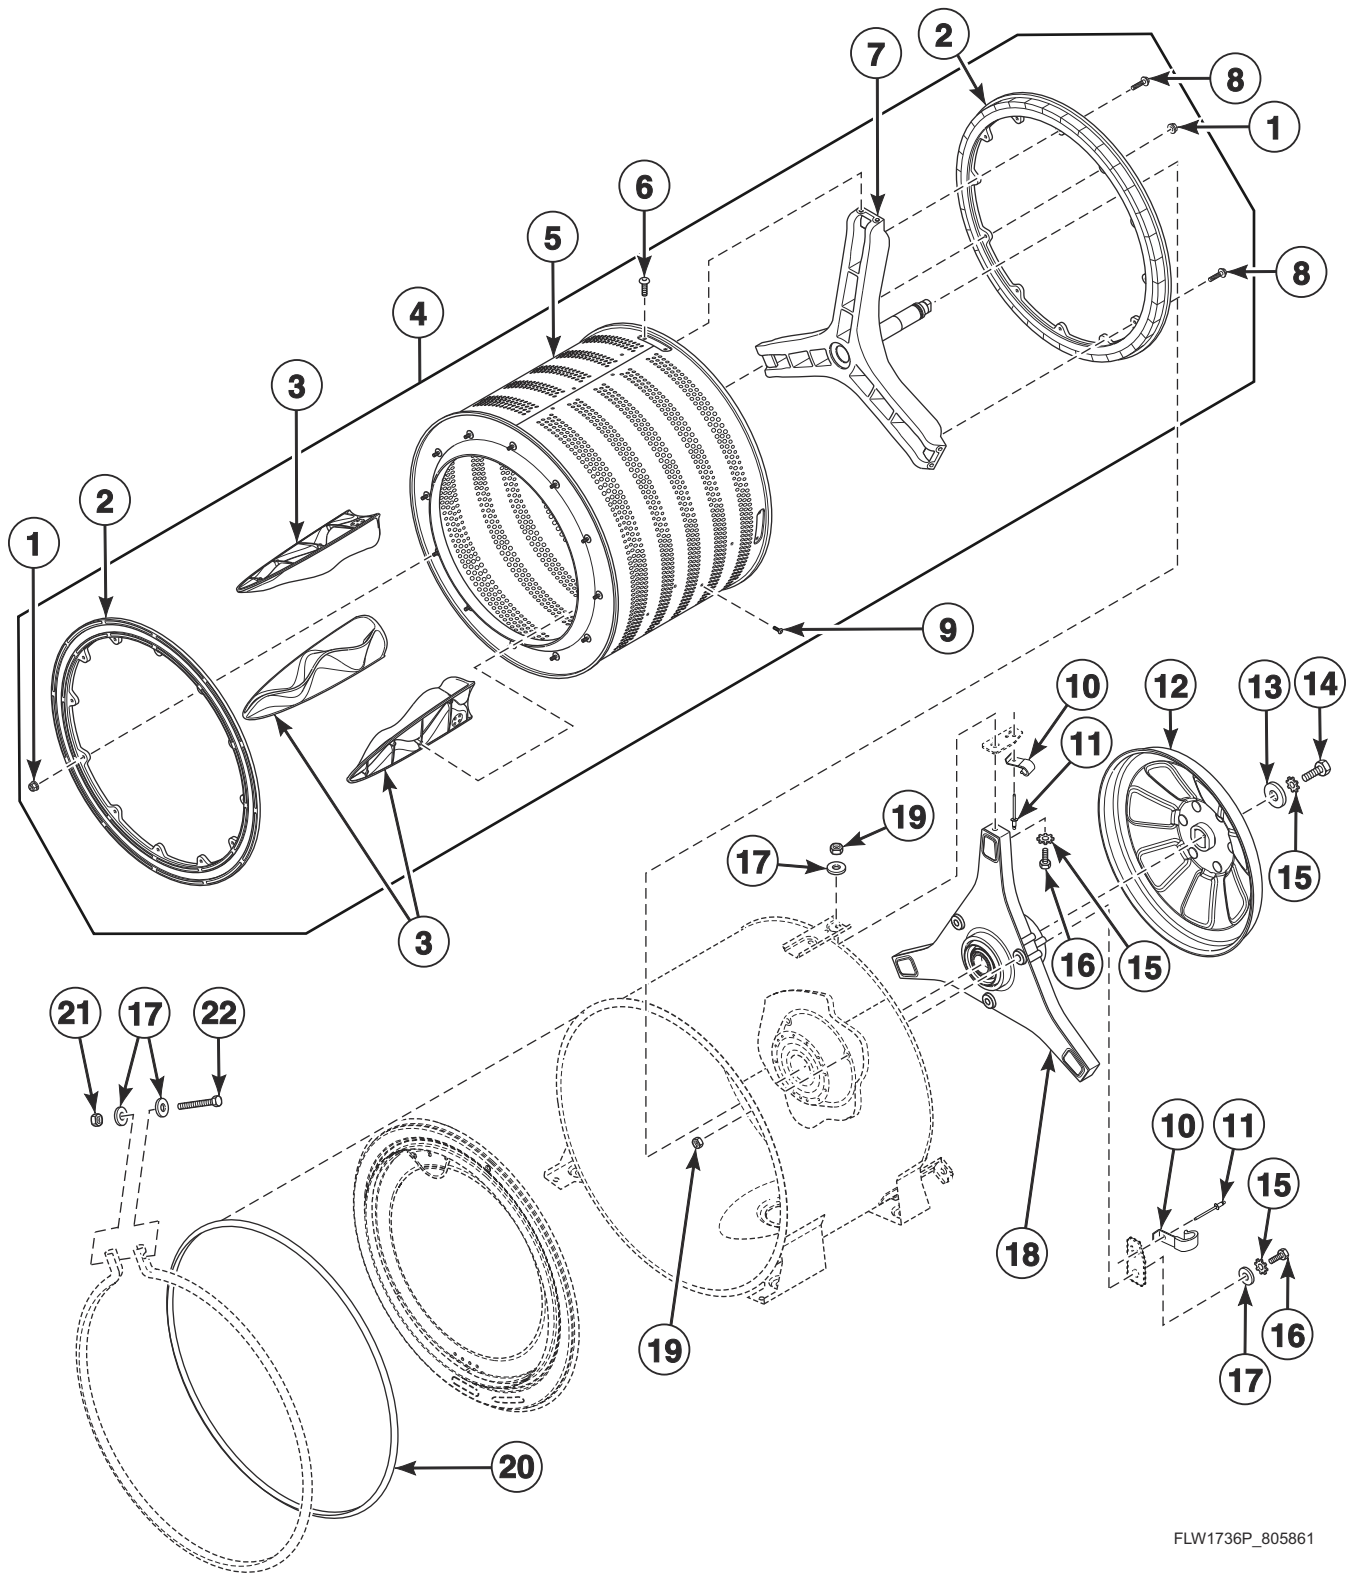

Inner Basket, Trunnion, Bearing Housing and Pulley

FLW1736P_805861

Inner Basket, Trunnion, Bearing Housing and Pulley

REF	PART NO.	DESCRIPTION	COMMENTS
	27604P	Anti-Seize Compound	Pulley to inner basket shaft
1	804418	Nut	
2	804393	Balance Ring Assembly	
3	804382	Lifter	
4	804376P	Inner Basket Assembly Kit	
5	804374P	Inner Basket Assembly	
6	804398	Screw	
7	808043	Trunnion Assembly	
8	804399	Screw	
9	800548	Screw	
10	800553	Hose Clip	
11	685847	Pop Rivet	
12	808197	Pulley Assembly	
13	807679	Washer	
14	685831	Screw	Left hand thread
15	M403958	Washer	
16	M400043	Screw	
17	M400081	Washer	
18	805525	Bearing Housing Kit	Includes hardware and tool
19	800452	Nut	
20	803801	Tub Front Seal	
21	F430218	Nut	
22	800462	Screw