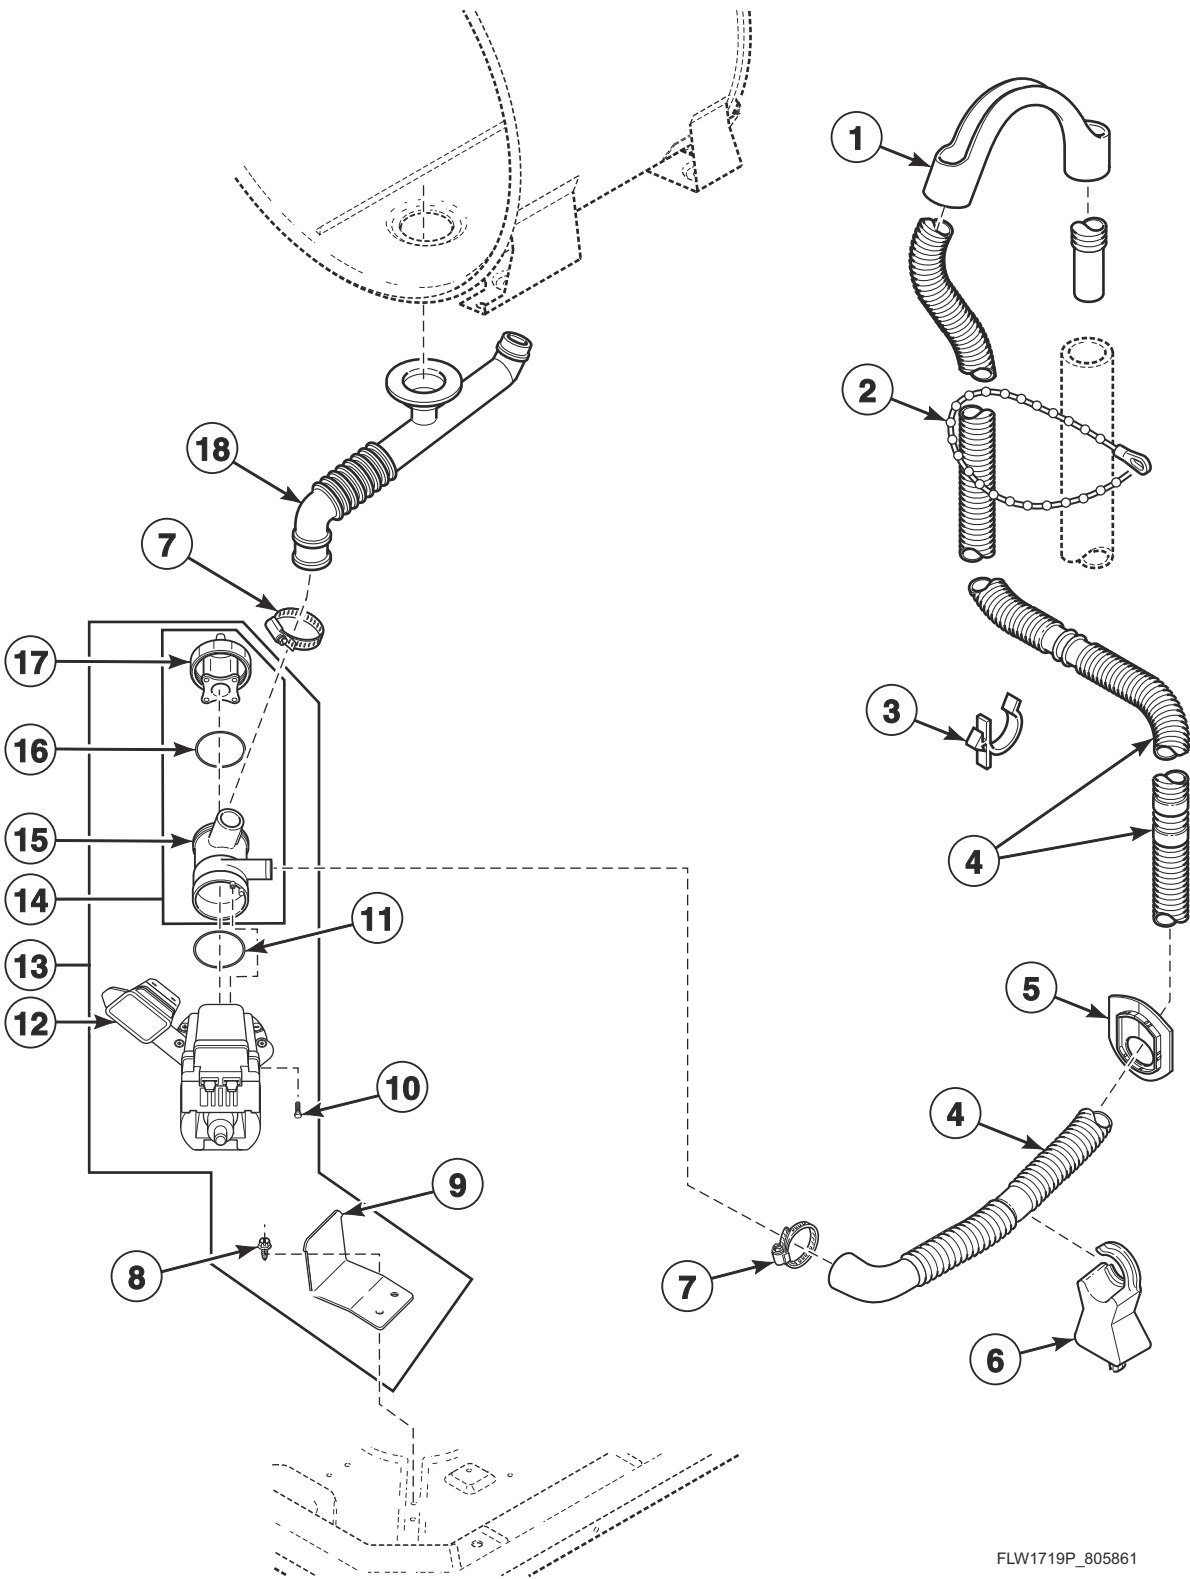

Drain Hose and Pump

FLW1719P_805861

Drain Hose and Pump

REF	PART NO.	DESCRIPTION	COMMENTS
	204512	Drain Extension Kit	
1	33615	Drain Hose Sleeve	
2	33489	Standpipe Strap	
3	36014	Retainer Clip	
4	803976	Drain Hose	
5	32219	Strain Relief	
6	38732	Hose Stand	
7	F200204	Hose Clamp	
8	D503661	Screw	
9	803814	Drain Base Bracket	
10	802431	Screw	
11	802429P	O-Ring	
12	803815	Drain Pump Isolator	
13	805724P	Drain Pump Assembly	Includes items 8-12 and 14-17
14	802434P	Pump Housing Assembly	Includes items 15-17
15	802428	Pump Housing	
16	802427	Gasket	
17	802426P	Lid Assembly	Includes filter
18	803829	Tub-to-Pump Hose	
	27615P	Sealant	Tub-to-pump hose to outer tub