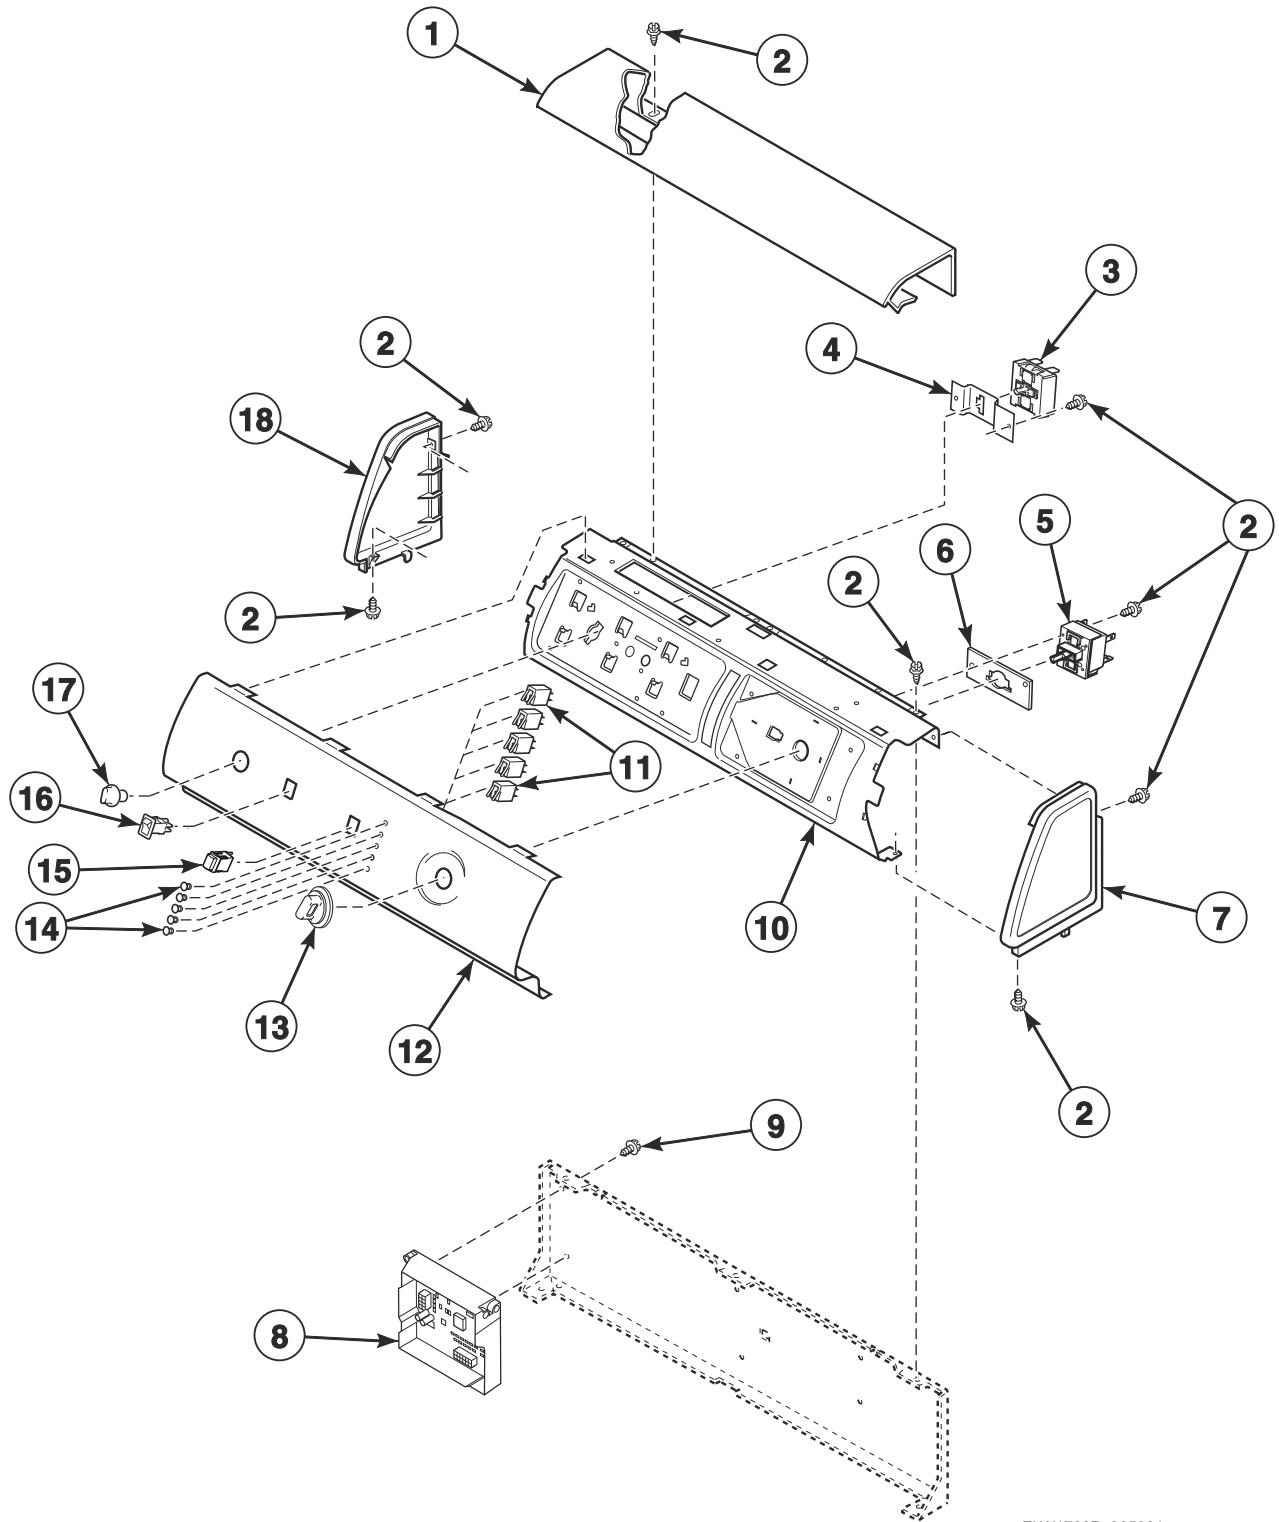

Graphic Panel, Control Support Panel and Controls (Drawing 1 of 2)

Model AFN50RSP113TW01

FLW1760P_805861

Graphic Panel, Control Support Panel and Controls (Drawing 1 of 2)

REF	PART NO.	DESCRIPTION	COMMENTS
1	D505808W	Top Cover	
2	D501086	Screw	
3	35115	Temperature Switch	
4	800669	Temperature Switch Bracket	
5	801240	Cycle Switch	
6	801390	Cycle Switch Bracket	
7	D504008WP	End Panel	Right
8	804474P	Control Assembly	Through Serial No. 2012999999
	807462	Control Assembly	Starting Serial No. 2101000001
9	685837	Screw	
10	801388	Control Support Panel	
11	801356	Indicator Light	Green
12	805109W	Graphic Panel	
13	803168P	Knob Assembly	
14	801435	Indicator Light Lens	
15	801434W	Push-to-Start Switch	
16	38424W	Rocker Switch	Extra rinse
17	803119P	Control Knob Assembly	
18	D504009WP	End Panel	Left