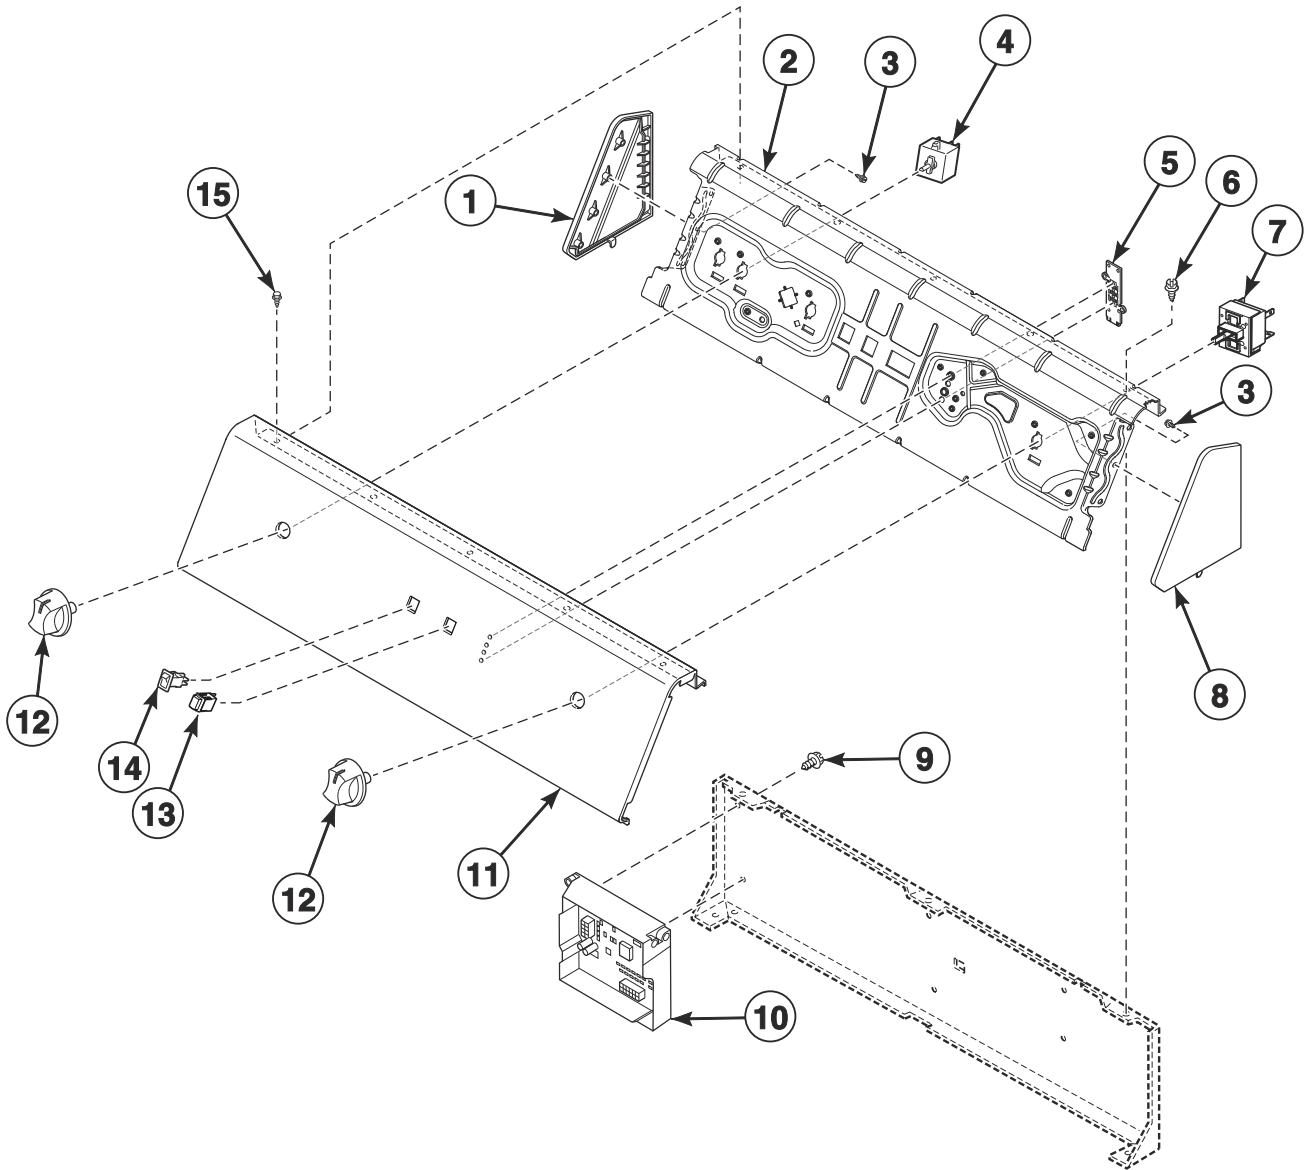

Graphic Panel, Control Support Panel and Controls (Drawing 2 of 2)

Models AFN50RSP115TW01 and AFN50RSP115TW13

FLW1822P_805861

Graphic Panel, Control Support Panel and Controls (Drawing 2 of 2)

REF	PART NO.	DESCRIPTION	COMMENTS
1	203730W	End Cap	Left
2	806547	Control Support Panel	
3	203799	Screw	
4	35115	Temperature Switch	
5	203849	LED Display Assembly	
6	D501086	Screw	
7	203976	Cycle Selector Switch	
8	203729W	End Cap	Right
9	804608	Screw	
10	804474P	Control Assembly	Through Serial No. 2012999999
	807462	Control Assembly	Starting Serial No. 2101000001
11	806708	Graphic Panel	
12	806597	Knob Assembly	
13	203935	Push Button Switch	
14	203934	Rocker Switch	
15	807075	Screw