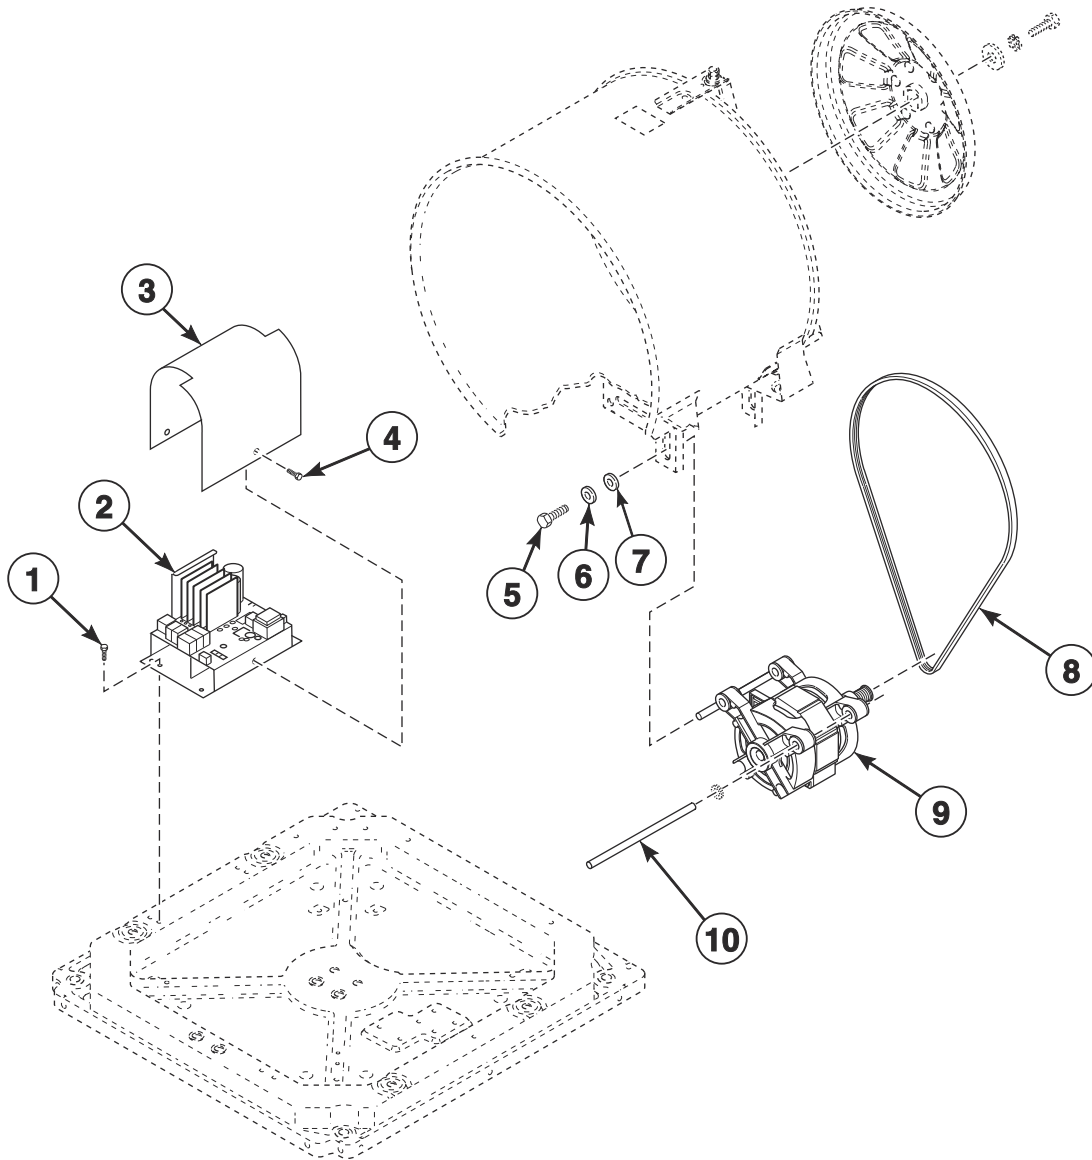

Inner Basket, Trunnion, Bearing Housing and Pulley

REF	PART NO.	DESCRIPTION	COMMENTS
	27604P	Anti-Seize Compound	Pulley to inner basket shaft
1	804418	Nut	
2	804393	Balance Ring Assembly	
3	804382	Lifter	
4	804376P	Inner Basket Assembly Kit	
5	804374P	Inner Basket Assembly	
6	804398	Screw	
7	808043	Trunnion Assembly	
8	804399	Screw	
9	800548	Screw	
10	800553	Hose Clip	
11	685847	Pop Rivet	
12	808197	Pulley Assembly	
13	807679	Washer	
14	685831	Screw	Left hand thread
15	M403958	Washer	
16	M400043	Screw	
17	M400081	Washer	
18	805525	Bearing Housing Kit	Includes hardware and tool
19	800452	Nut	
20	803801	Tub Front Seal	
21	F430218	Nut	
22	800462	Screw	

Motor and Belt

FLW1770P_805861