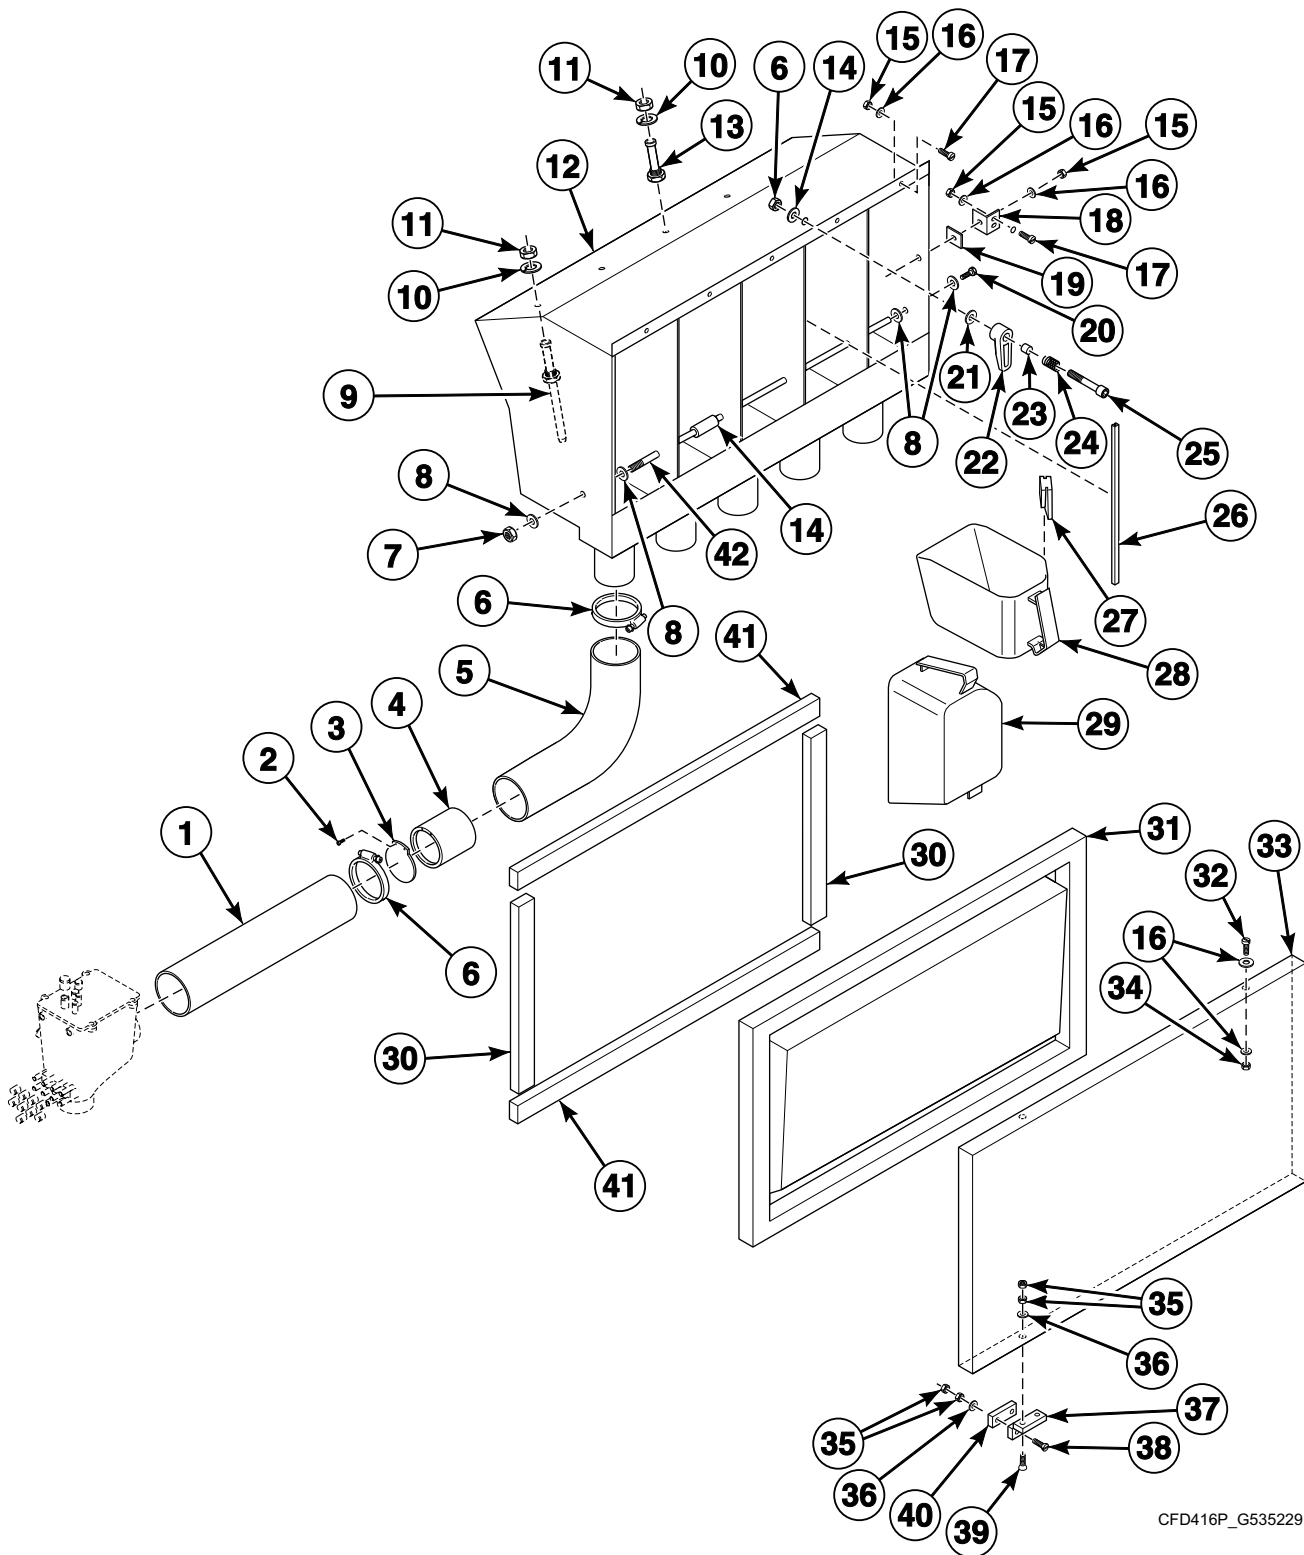

Supply Dispenser

CFD416P_G535229

Supply Dispenser

REF	PART NO.	DESCRIPTION	COMMENTS
1	G405357	Hose	
2	G192203	Screw	
3	G263954	Siphon Break Membrane	
4	G263962	Siphon Break	
5	G163253	Hose	
6	G132340	Clamp	
7	G176826	Nut	
8	G160838	Washer	
9	G244467	Dispenser Hose	
10	G149393	Washer	
11	G150250	Nut	
12	G255539	Soap Dispenser Assembly	
13	G242883	Dispenser Hose Coupling	
14	G271924	Soap Dispenser Rod Protector	
15	G176792	Nut	
16	G149328	Washer	
17	G145631	Screw	
18	G256370	Soap Dispenser Bracket	
19	G256446	Soap Dispenser Bracket Bumper	
20	G144782	Screw	
21	G149351	Washer	
22	G187393	Spring Loaded Handle	
23	G257469	Sleeve	
24	G187401	Door Handle Spring	
25	G144436	Screw	
26	G255547	Soap Dispenser Trim	
27	G234930	Intake Hose	
28	G244855	Soap Dispenser	Includes item 27
29	G244806	Soap Dispenser	
30	G357855	Soap Dispenser Cover Gasket	
31	G199992	Soap Dispenser	
32	G145649	Screw	
33	G240291	Contact Box Cover	Inox
	G446898	Soap Dispenser Cover	Pre-coated
34	G149922	Nut	
35	G149906	Nut	
36	G152132	Washer	
37	G176800	Lid Dispenser Hinge	
38	G144758	Screw	
39	G176784	Screw	
40	G244590	Hinge Supplement	
41	G359018	Soap Dispenser Cover Gasket	
42	G255554	Soap Dispenser Pin