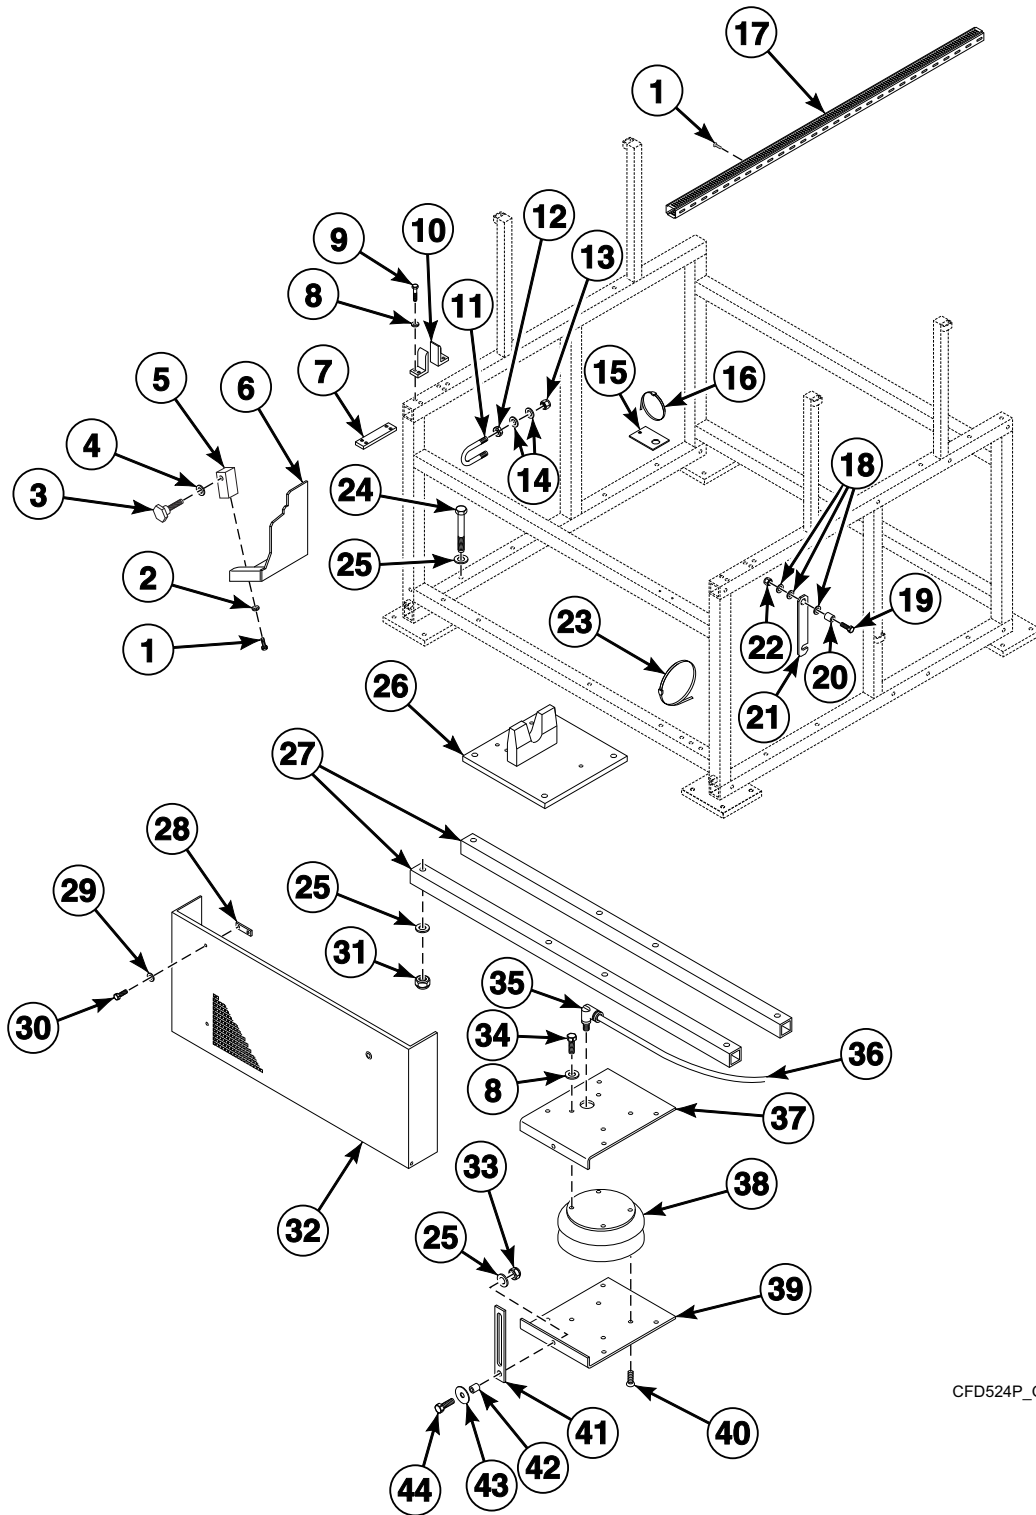

Tilt Components (Drawing 1 of 2)

CFD524P_G535229

Tilt Components (Drawing 1 of 2)

REF	PART NO.	DESCRIPTION	COMMENTS
1	G144774	Screw	
2	G149369	Washer	
3	G304394	Knob	
4	G149351	Washer	
5	G284943	Knob Protection	
6	G284950	Knob Protection	
7	G257998	Shim	
8	G149500	Washer	
9	G146977	Screw	
10	G257840	Bracket	
11	G258210	Door Catch	
12	G149922	Nut	
13	G176792	Nut	
14	G149328	Washer	
15	G258442	Hose Bracket	
16	G140525	Wire Tie	
17	G505495	Wire Stop Duct	
18	G149526	Washer	
19	G146316	Screw	
20	G189696	Sleeve	
21	G258228	Door Hook	
22	G176834	Nut	
23	G140509	Wire Tie	
24	G147033	Screw	
25	G149393	Washer	
26	G283184	Holding Piece	
27	G257071	Tilt Support Beam	
28	G289397	Cover Separator	
29	G149476	Washer	
30	G146241	Screw	
31	G164350	Nut	
32	G456046	Front Protection Cover	
33	G150342	Nut	
34	G148106	Screw	
35	G359786	Elbow	
36	G359752	Hose	
37	G293019	Actuator Bracket	
38	G187237	Pneumatic Bladder	
39	G293027	Actuator Bracket	
40	G304071	Screw	
41	G293050	Actuator Course Limitator	
42	G293035	Separator	
43	G219071	Washer	
44	G146720	Screw	