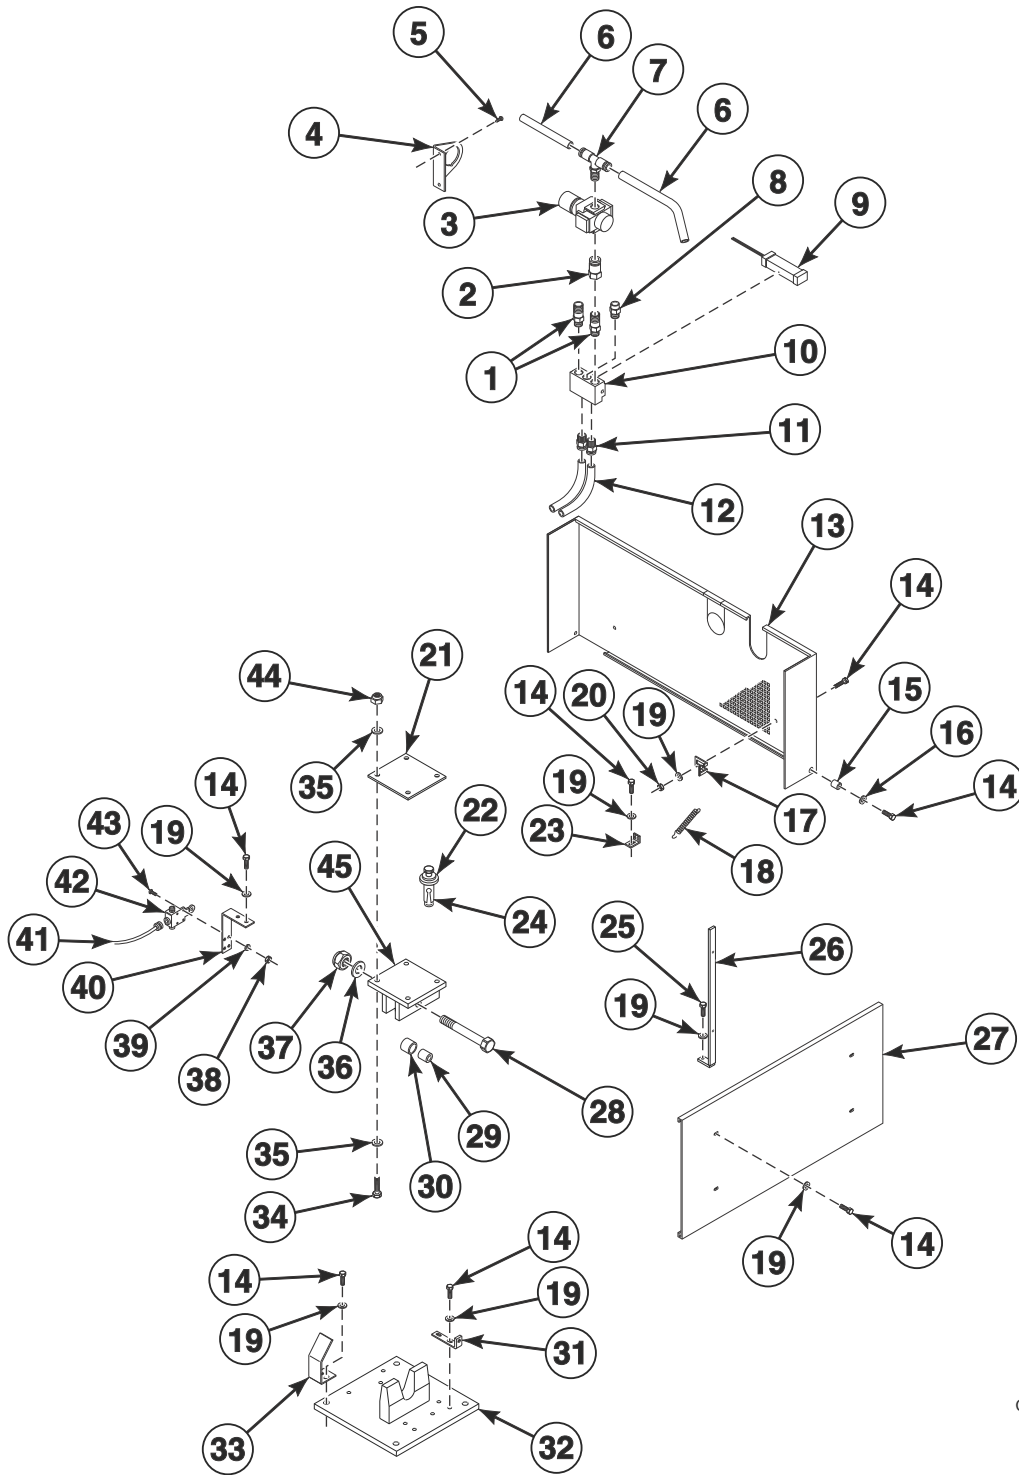

Tilt Components (Drawing 2 of 2)

CFD525P_G535229

Tilt Components (Drawing 2 of 2)

REF	PART NO.	DESCRIPTION	COMMENTS
1	G359687	Silencer	
2	G359695	Extension	
3	G359703	Pressure Regulator	
4	G454710	Pressure Adjusting Square	
5	G183400	Screw	
6	G359760	Hose	1 meter
7	G360115	Tee	
8	G359679	Union	
9	G359596	Valve	
10	G359661	Base Plate	
11	G359588	Quick Connect Fitting	
12	G359752	Hose	
13	G283168	Rear Protection Cover	
14	G146233	Screw	
15	G276527	Lock End Piece	
16	G115758	Washer	
17	G283085	Spring	
18	G177329	Spring	
19	G149526	Washer	
20	G150227	Nut	
21	G259614	Holding Piece Supplement	
22	G189746	Anchor	
23	G289116	Spring	
24	G110726	Washer	
25	G146316	Screw	
26	G283093	Side Panel Bracket	
27	G283176	Side Protection Sleeve	
28	G146993	Screw	
29	G257873	Bearing Sleeve	
30	G187245	Bearing	
31	G283127	Panel Hinge	
32	G283242	Holding Piece	
33	G283069	End of Course Drive	
34	G176172	Screw	
35	G149393	Washer	
36	G149427	Washer	
37	G186866	Nut	
38	G176826	Nut	
39	G149534	Washer	
40	G283044	End of Course Bracket	
41	G505891	Electric Tilt	Kit
	G456673	Distributor	
	G456665	Connector	
	G330324	Hose	
42	G327304	End of Course	Roller switch
43	G145748	Screw	
44	G164350	Nut	
45	G257865	Tilt Hinge