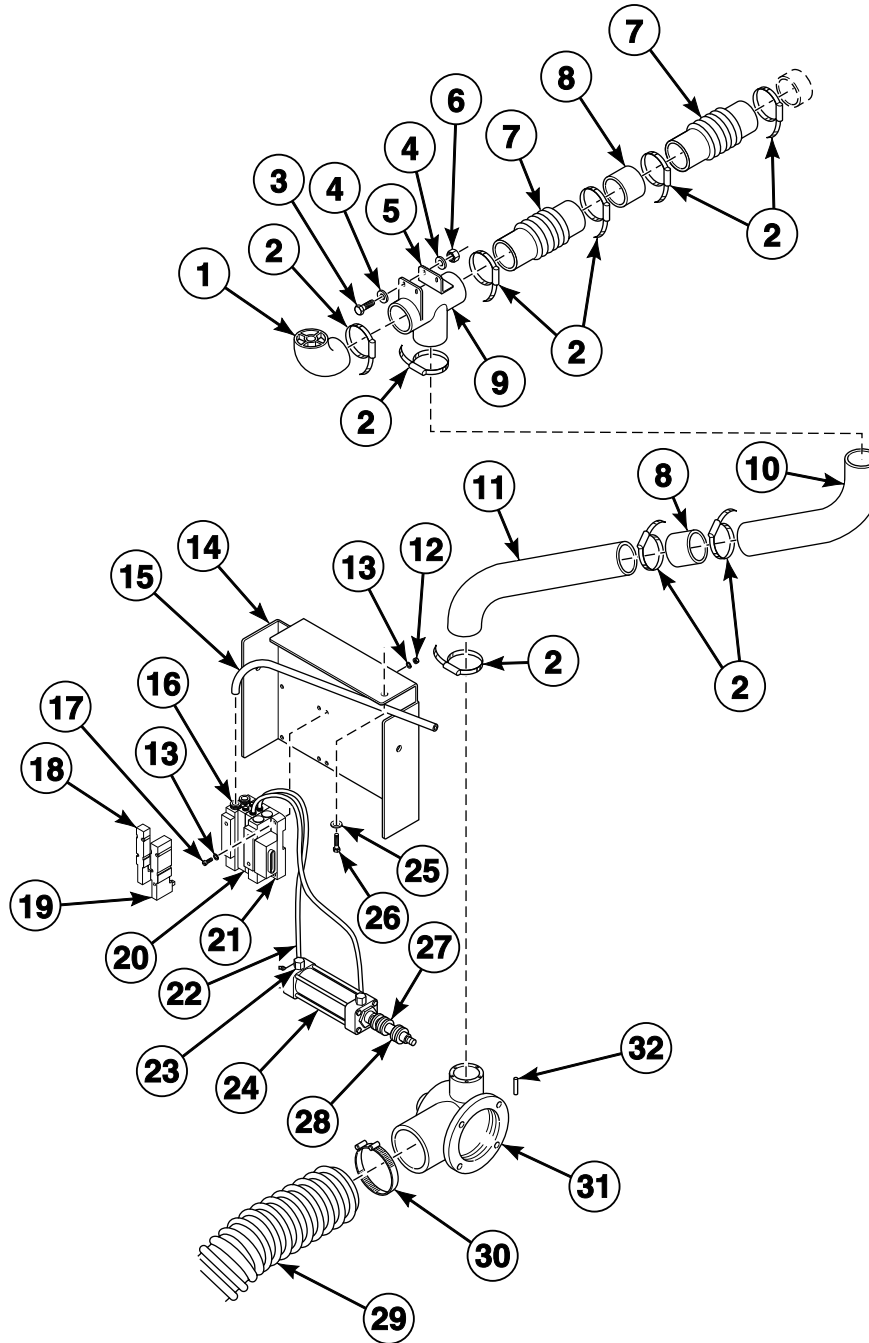

Drain Plumbing (Drawing 2 of 2)

CFD521P_G535229

Drain Plumbing (Drawing 2 of 2)

REF	PART NO.	DESCRIPTION	COMMENTS
1	G300442	Exhaust Elbow	
2	G132340	Clamp	
3	G146233	Screw	
4	G149526	Washer	
5	G290106	Joint	
6	G150227	Nut	
7	G278218	Outlet Jointing	
8	G194217	Hose	
9	G178152	Tee	
10	G255745	Hose	
11	G405027	Hose	
12	G150185	Nut	
13	G149476	Washer	
14	G455709	Pneumatic Installation Plate	
15	G359760	Hose	
16	F364430	Final Plate	
17	G146183	Screw	
18	G364455	Blind Plate	
19	G364448	Coil	
20	G507715	Base Plate	
21	G364414	Connection Plate	
22	G359752	Hose	
23	G186569	Connection	
24	G186551	Pneumatic Cylinder	
	G193532	Valve Cylinder Repair Kit	
25	G149518	Washer	
26	G166652	Screw	
27	G259606	Washer	
28	G185165	Gasket	
29	G257170	Drain Outlet Hose	
30	G166660	Hose Clamp	
31	G213496	Drain Valve Cover	
32	G216762	Locking Bolt