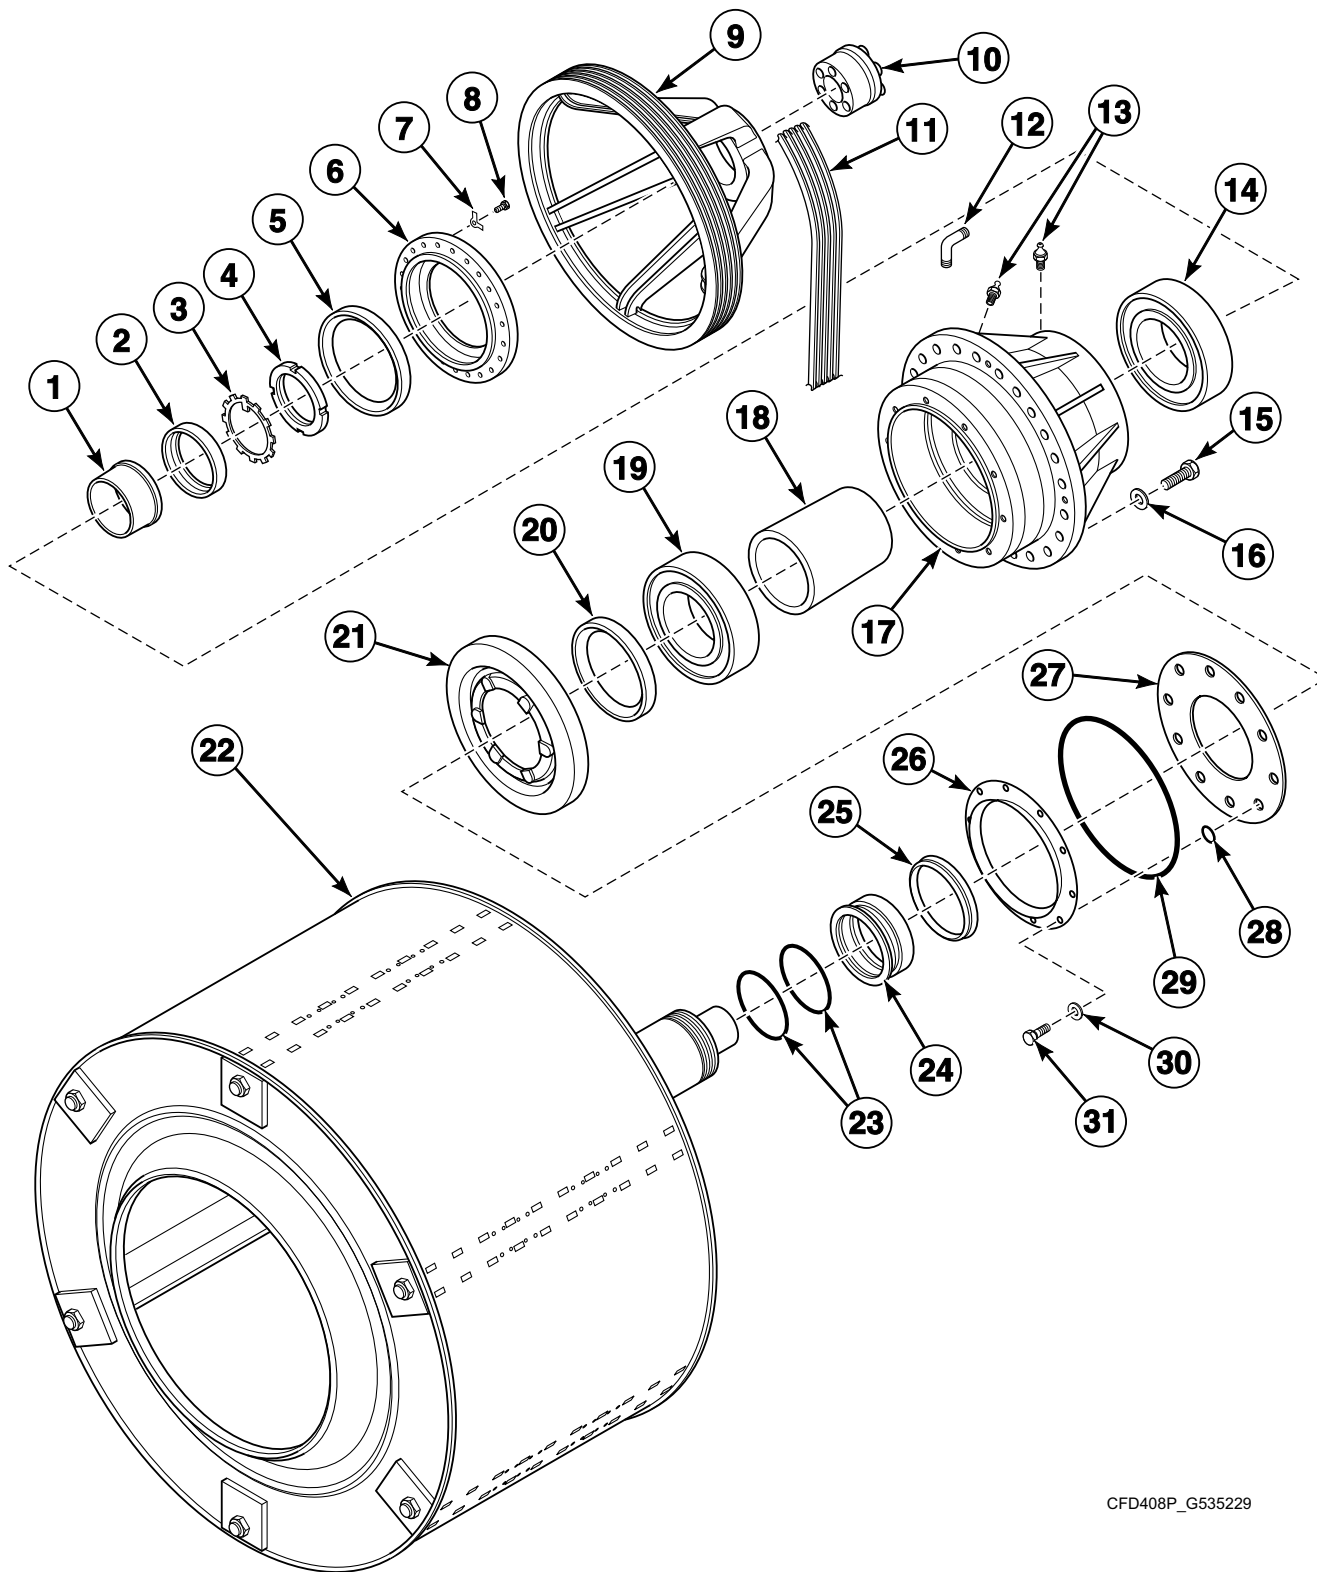

Basket, Bearing Housing and Pulley

CFD408P_G535229

Basket, Bearing Housing and Pulley

REF	PART NO.	DESCRIPTION	COMMENTS
1	G185520	Bearing Sleeve	
2	G185256	Seal Ring	
3	G185397	Washer	
4	G185546	Nut	
5	G185595	Rear Bearing Seal	
6	G263541	Rear Seal Cover	
7	G195735	Washer	
8	G195743	Screw	
9	G255588	Basket Pulley	
10	G185538	Pulley Hub	
11	G327254	Belt	
12	G122531	Hose Elbow	
13	G177378	Grease Fitting	
14	G185512	Rear Bearing	23036CCK/W33
15	G147082	Screw	
16	G149385	Washer	
17	G266981	Bearing Housing	
18	G255604	Bearing End Piece	
19	G185504	Front Bearing	NU-2238E
20	G185587	Front Bearing Seal	
21	G255646	Front Seal Cover	
22	G452599	Basket	
23	G185579	O-Ring	
24	G420869	Seal Ring	
25	G317651	Ring	
26	G255703	Ring Protector	
27	G420877	Seal Lid	
28	G147991	O-Ring	
29	G185561	Gasket	
30	G254144	Washer	
31	G185629	Screw