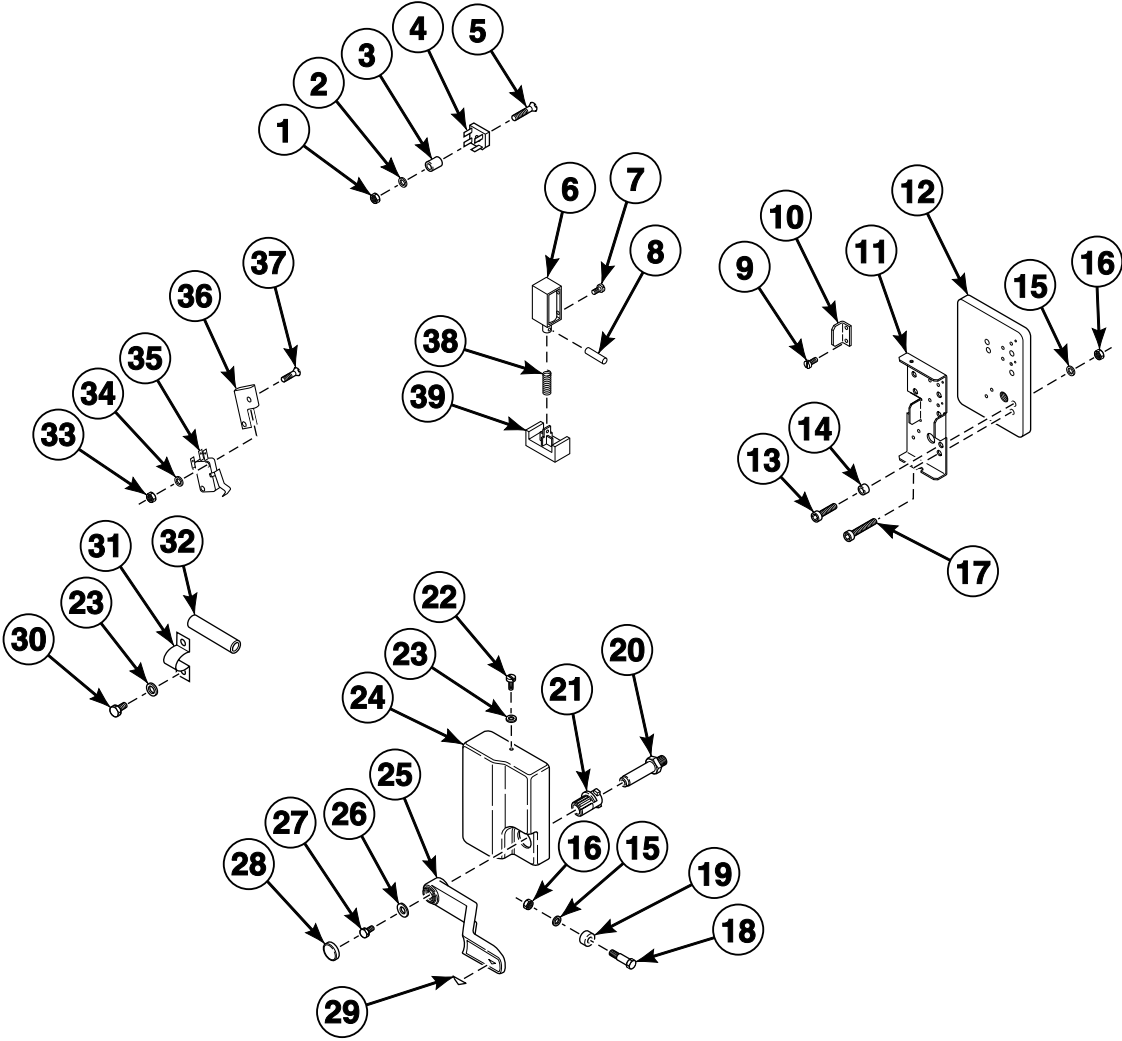

Door Lock

CFD517P_G535229

Door Lock

REF	PART NO.	DESCRIPTION	COMMENTS
1	G150185	Nut	
2	G149476	Washer	
3	G300467	Cylinder Separator	
4	G175224	Bridge Rectifier	
5	G199240	Screw	
6	G283697	Safety Lock Coil	
7	G147561	Screw	
8	G150698	Pin	
9	G166595	Screw	
10	G279810	Locking Box Cover	
11	G512517	Safety Lock Bracket	
12	G276543	Locking Base	
13	G144352	Screw	
14	G276527	Lock End Piece	
15	G149526	Washer	
16	G176834	Nut	
17	G302331	Screw	
18	G276477	Knob Bolt	
19	G276519	Knob Roll	
20	G276485	Lock Shaft	
21	G283689	Lock Knob Joint	
22	G300632	Screw	
23	G149369	Washer	
24	G199307	Lock Box	
25	G199257	Handle	
26	G115733	Spacer	
27	G165621	Screw	
28	G189993	Door Handle Cap	
29	G193599	Label	
30	G144774	Screw	
31	G276824	Wire Protection Clamp	
32	G276899	Wire Protection Hose	
33	G149906	Nut	
34	G149484	Washer	
35	G279760	Microswitch	
36	G281113	Microswitch Isolation	
37	G303131	Screw	
38	G300665	Coil Spring	
39	G276402	Sliding Blocker