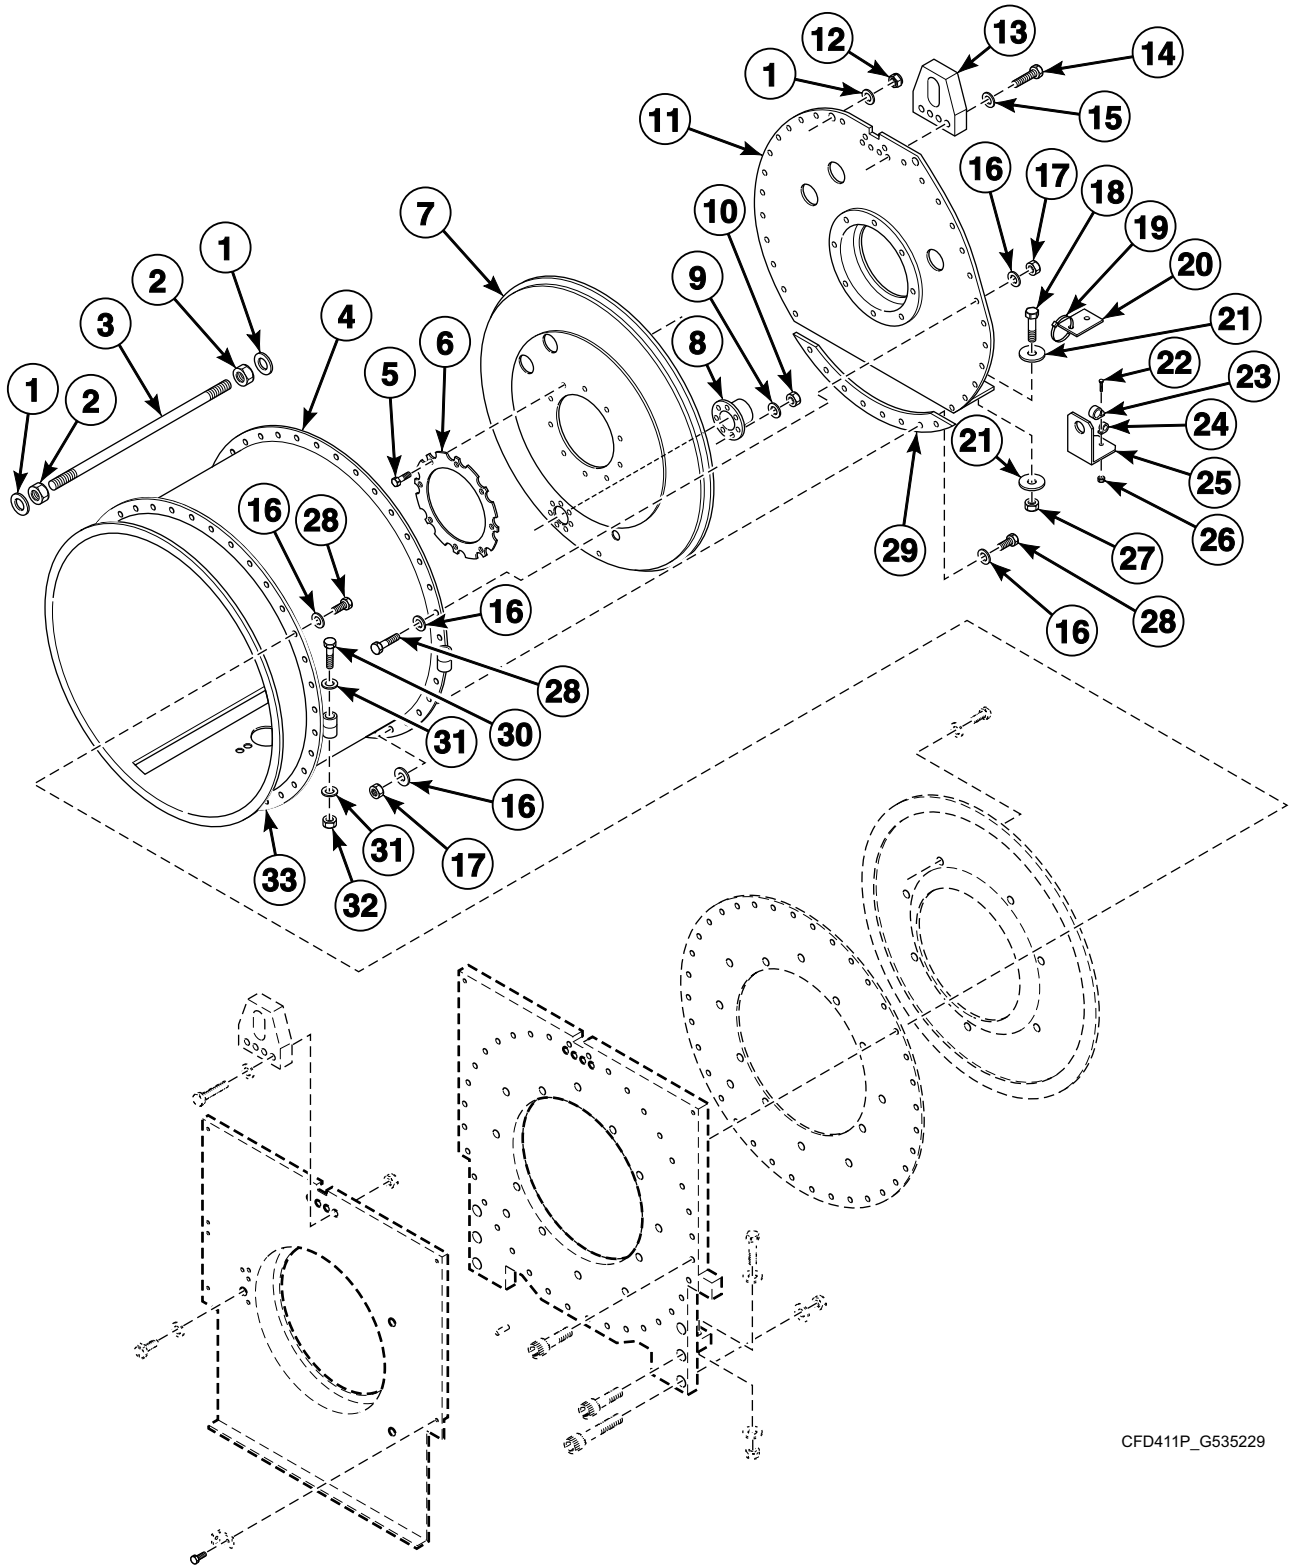

Shell (Drawing 1 of 2)

CFD411P_G535229

Shell (Drawing 1 of 2)

REF	PART NO.	DESCRIPTION	COMMENTS
1	G149559	Washer	
2	G150334	Nut	
3	G255695	Outer Tub Stretcher	
4	G200238	Outer Tub	
5	G144931	Screw	
6	G255737	Rear Tub Head Ring	
7	G411041	Outer Drum Bottom	
8	G433755	Steam Inlet Plate	
9	G149351	Washer	
10	G149963	Nut	
11	G454793	Rear Plate	
12	G185637	Nut	
13	G263400	Loading Hook	
14	G188292	Screw	
15	G149385	Washer	
16	G255992	Washer	
17	G173260	Nut	
18	G186890	Screw	
19	G140509	Wire Tie	
20	G258442	Hose Bracket	Pressostat
21	G216796	Washer	
22	G184184	Screw	
23	G510644	Washer	
24	G354761	Washer	
25	G511071	Hose Bracket	Pressostat
26	G132043	Nut	
27	G186866	Nut	
28	G186908	Screw	
29	G255679	Bottom Rear Tub Plate	
30	G175703	Screw	
31	G149393	Washer	
32	G164350	Nut	
33	G200394	Outer Tub Ring Clamp	