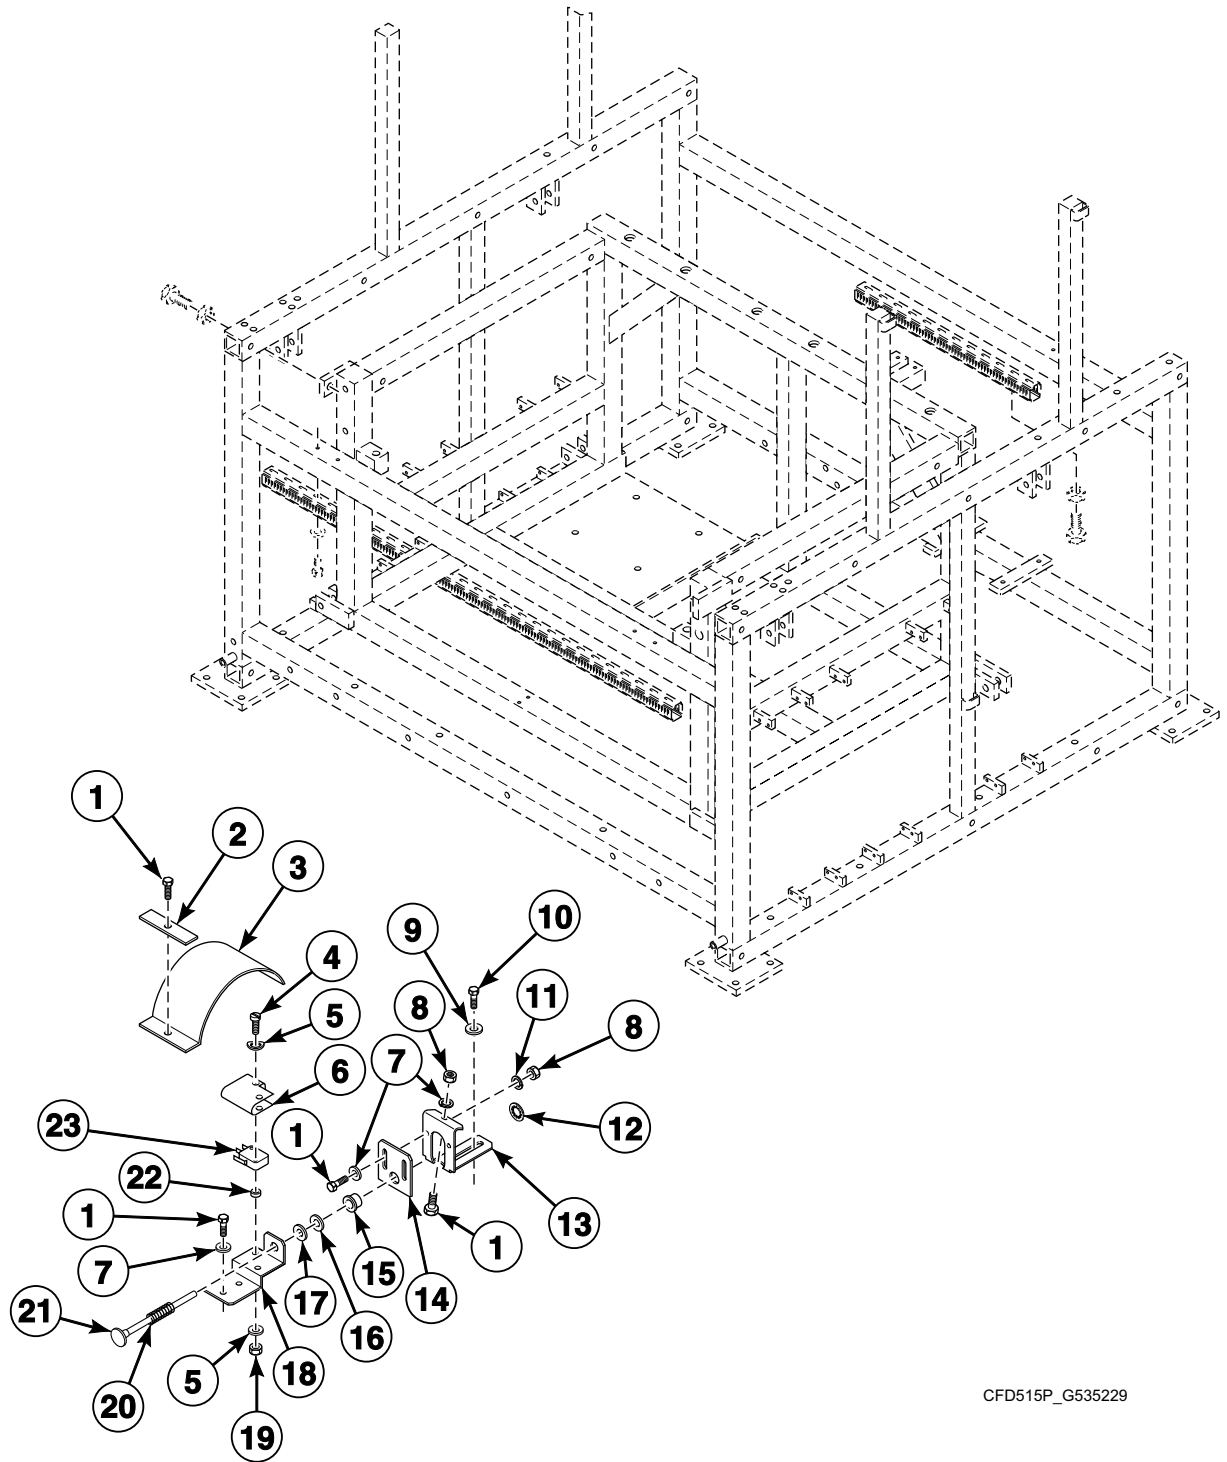

Frame Microswitch

CFD515P_G535229

Frame Microswitch

REF	PART NO.	DESCRIPTION	COMMENTS
1	G146266	Screw	
2	G283200	Microswitch Cover Bracket	
3	G283192	Microswitch Cover	
4	G302554	Screw	
5	G149484	Washer	
6	G281113	Microswitch Isolation	
7	G219758	Washer	
8	G132043	Nut	
9	G115733	Spacer	
10	G165621	Screw	
11	G149476	Washer	
12	G134924	Washer	
13	G278093	Microswitch Activator End Piece Bracket	
14	G278069	Microswitch Activator End Piece	
15	G278051	Microswitch Drive Sleeve	
16	G147918	Washer	
17	G149534	Washer	
18	G261784	Out-of-Balance Switch Bracket	
19	G149906	Nut	
20	G189399	Microswitch Drive Spring	
21	G189407	Microswitch Drive	
22	G175364	Separator	
23	G197046	Switch