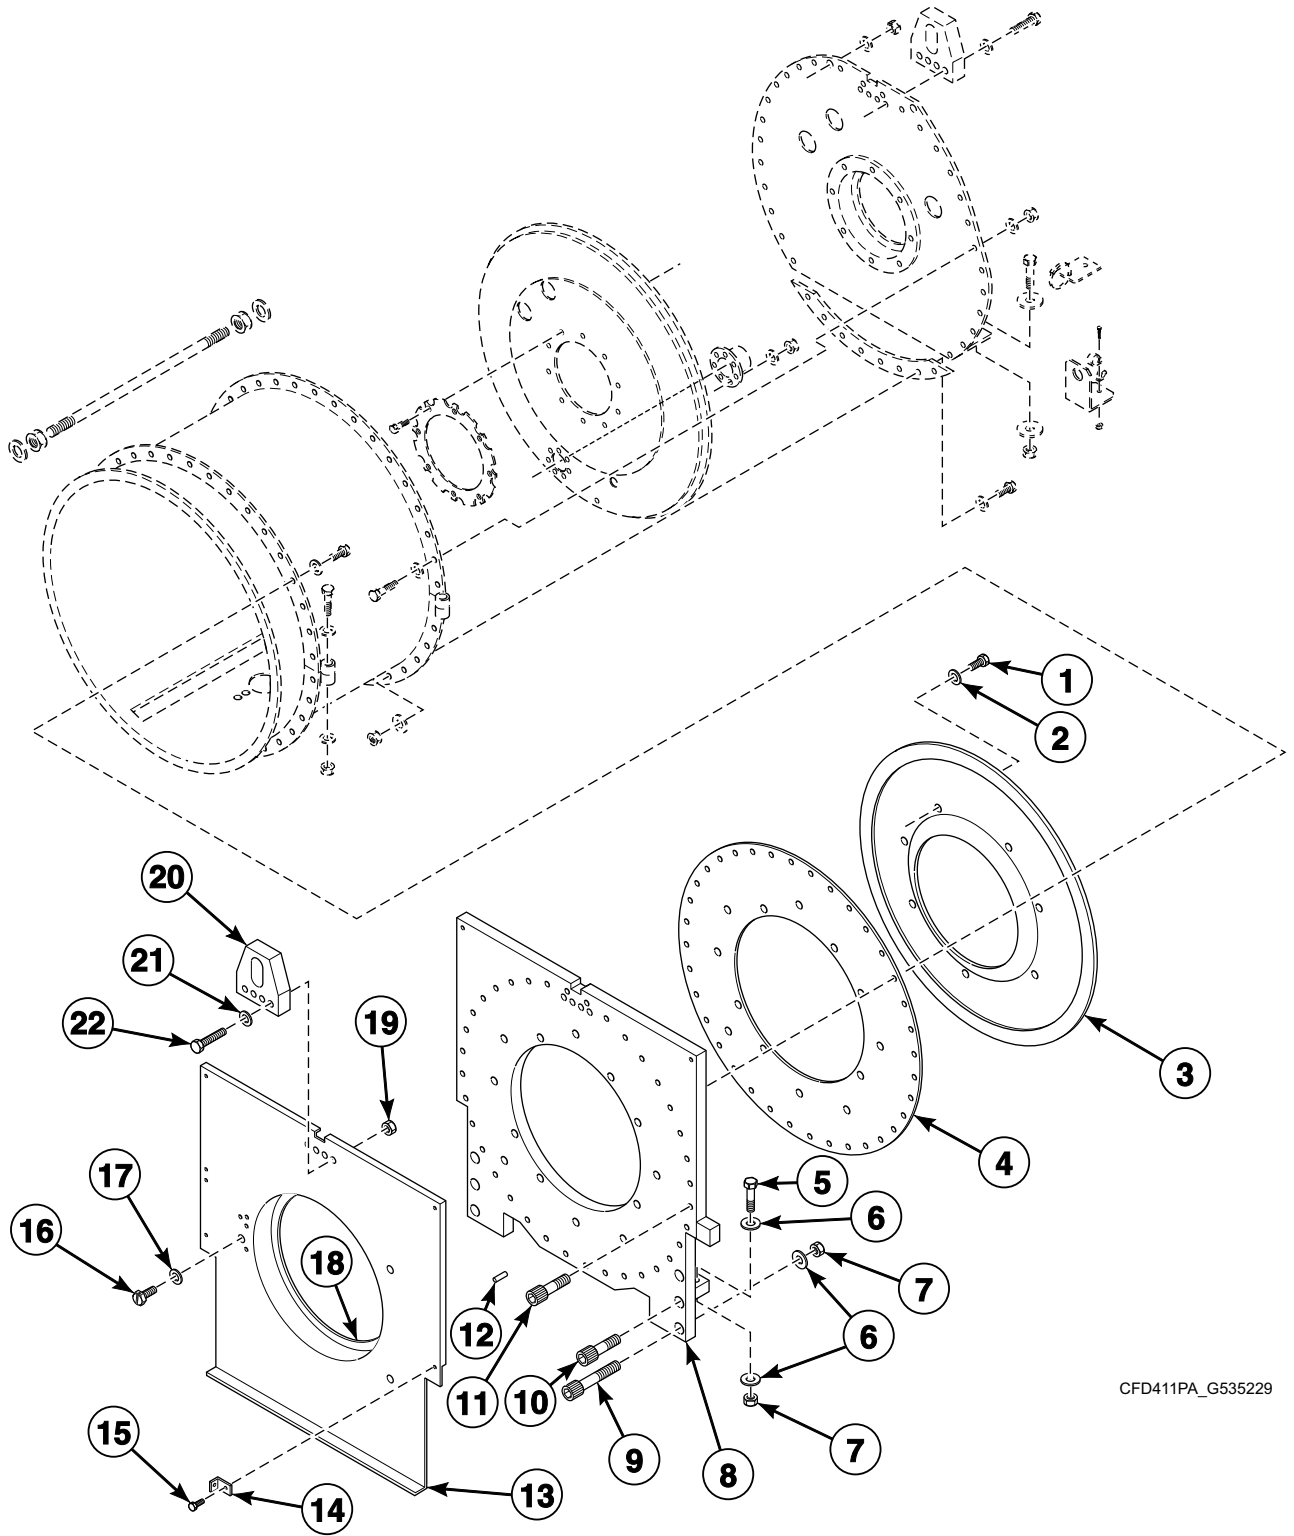

Shell (Drawing 1 of 2)

CFD411P_G535229

Shell (Drawing 1 of 2)

REF	PART NO.	DESCRIPTION	COMMENTS
1	G149559	Washer	
2	G150334	Nut	
3	G255695	Outer Tub Stretcher	
4	G200238	Outer Tub	
5	G144931	Screw	
6	G255737	Rear Tub Head Ring	
7	G411041	Outer Drum Bottom	
8	G433755	Steam Inlet Plate	
9	G149351	Washer	
10	G149963	Nut	
11	G454793	Rear Plate	
12	G185637	Nut	
13	G263400	Loading Hook	
14	G188292	Screw	
15	G149385	Washer	
16	G255992	Washer	
17	G173260	Nut	
18	G186890	Screw	
19	G140509	Wire Tie	
20	G258442	Hose Bracket	Pressostat
21	G216796	Washer	
22	G184184	Screw	
23	G510644	Washer	
24	G354761	Washer	
25	G511071	Hose Bracket	Pressostat
26	G132043	Nut	
27	G186866	Nut	
28	G186908	Screw	
29	G255679	Bottom Rear Tub Plate	
30	G175703	Screw	
31	G149393	Washer	
32	G164350	Nut	
33	G200394	Outer Tub Ring Clamp	

Shell (Drawing 2 of 2)

CFD411PA_G535229

Shell (Drawing 2 of 2)

REF	PART NO.	DESCRIPTION	COMMENTS
1	G145003	Screw	
2	G175273	Gasket	
3	G255638	Outer Tub Front Panel	
4	G255711	Front Outer Tub Crown	
5	G147132	Screw	
6	G149427	Washer	
7	G186866	Nut	
8	G277301	Front Plate	
9	G186858	Screw	
10	G175752	Screw	
11	G134981	Screw	
12	G150763	Pin	
13	G277319	Front Cover	
14	G264689	Motor Tightener	
15	G144964	Screw	
16	G145342	Screw	
17	G149351	Washer	
18	G165472	Gasket	
19	G150649	Nut	
20	G255687	Loading Hook	
21	G149385	Washer	
22	G188292	Screw	