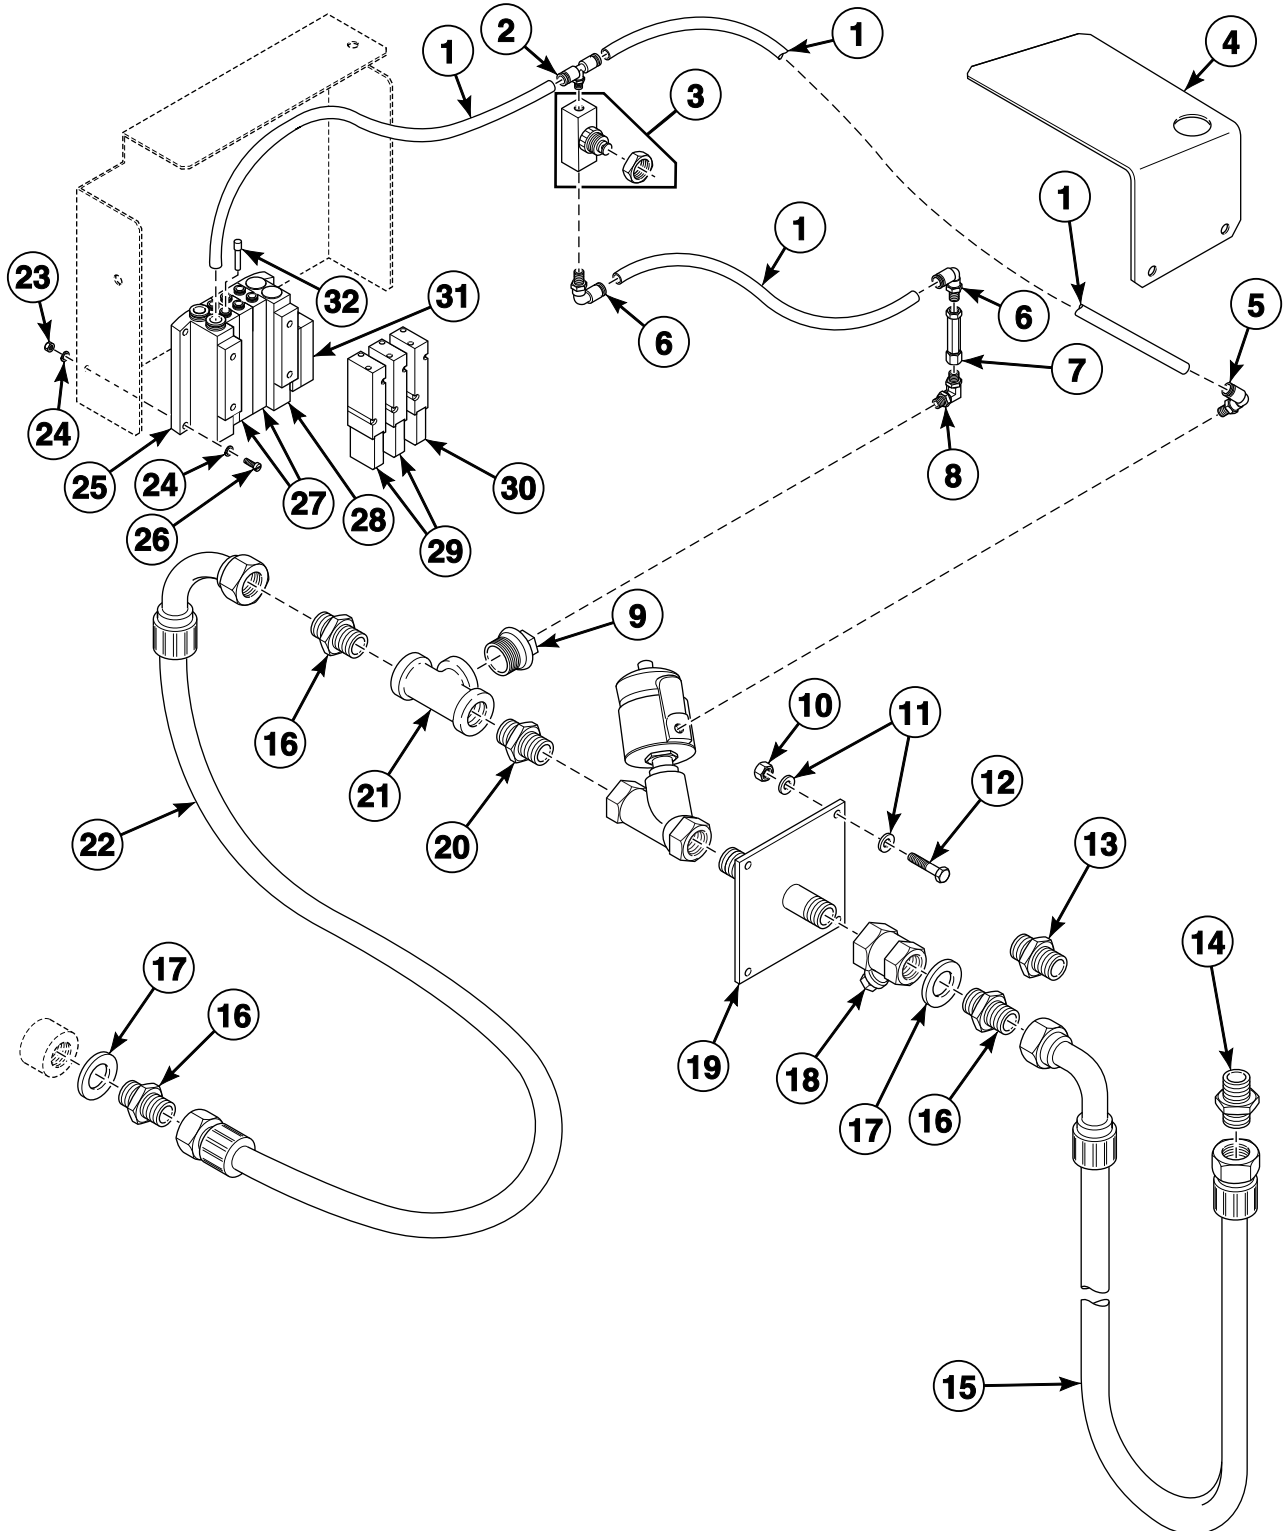

Steam Plumbing

CFD419P_G535229

Steam Plumbing

REF	PART NO.	DESCRIPTION	COMMENTS
	G793836	Steam Kit	Models without tilt
	G793844	Steam Kit	Models with tilt
1	G359752	Hose	1 meter
2	G505321	Tee	
3	G186734	Flow Regulator	
4	G408369	Steam Valve Cover	
5	G357640	Connector	
6	G186668	Elbow	
7	G186742	Check Valve	
8	G189829	Elbow	
9	G219147	Air Intake Adapter	
10	G150227	Nut	
11	G149526	Washer	
12	G146233	Screw	
13	G249516	Water Inlet Sleeve	Models without tilt; U.S. and Canada
14	G289413	Connector	Models with tilt; U.S. and Canada
	G185199	Adapter	Models with tilt; All other locations
15	G306134	Steam Inlet Hose	Models with tilt
16	G185199	Adapter	Models with tilt
17	G185165	Gasket	
18	G156950	Filter	
19	G221093	Steam Inlet Bracket	
20	G129791	Coupling	
21	G129577	Tee	
22	G344895	Steam Inlet Hose	
23	G150185	Nut	
24	G149476	Washer	
25	G364430	Plate	
26	G146183	Screw	
27	G507715	Base Plate	
28	G507715	Base Plate	Models with two drains
29	G364448	Coil	
30	G364448	Coil	Models with two drains
31	G364414	Connection Plate	
32	G364463	Plug	Models with two drains