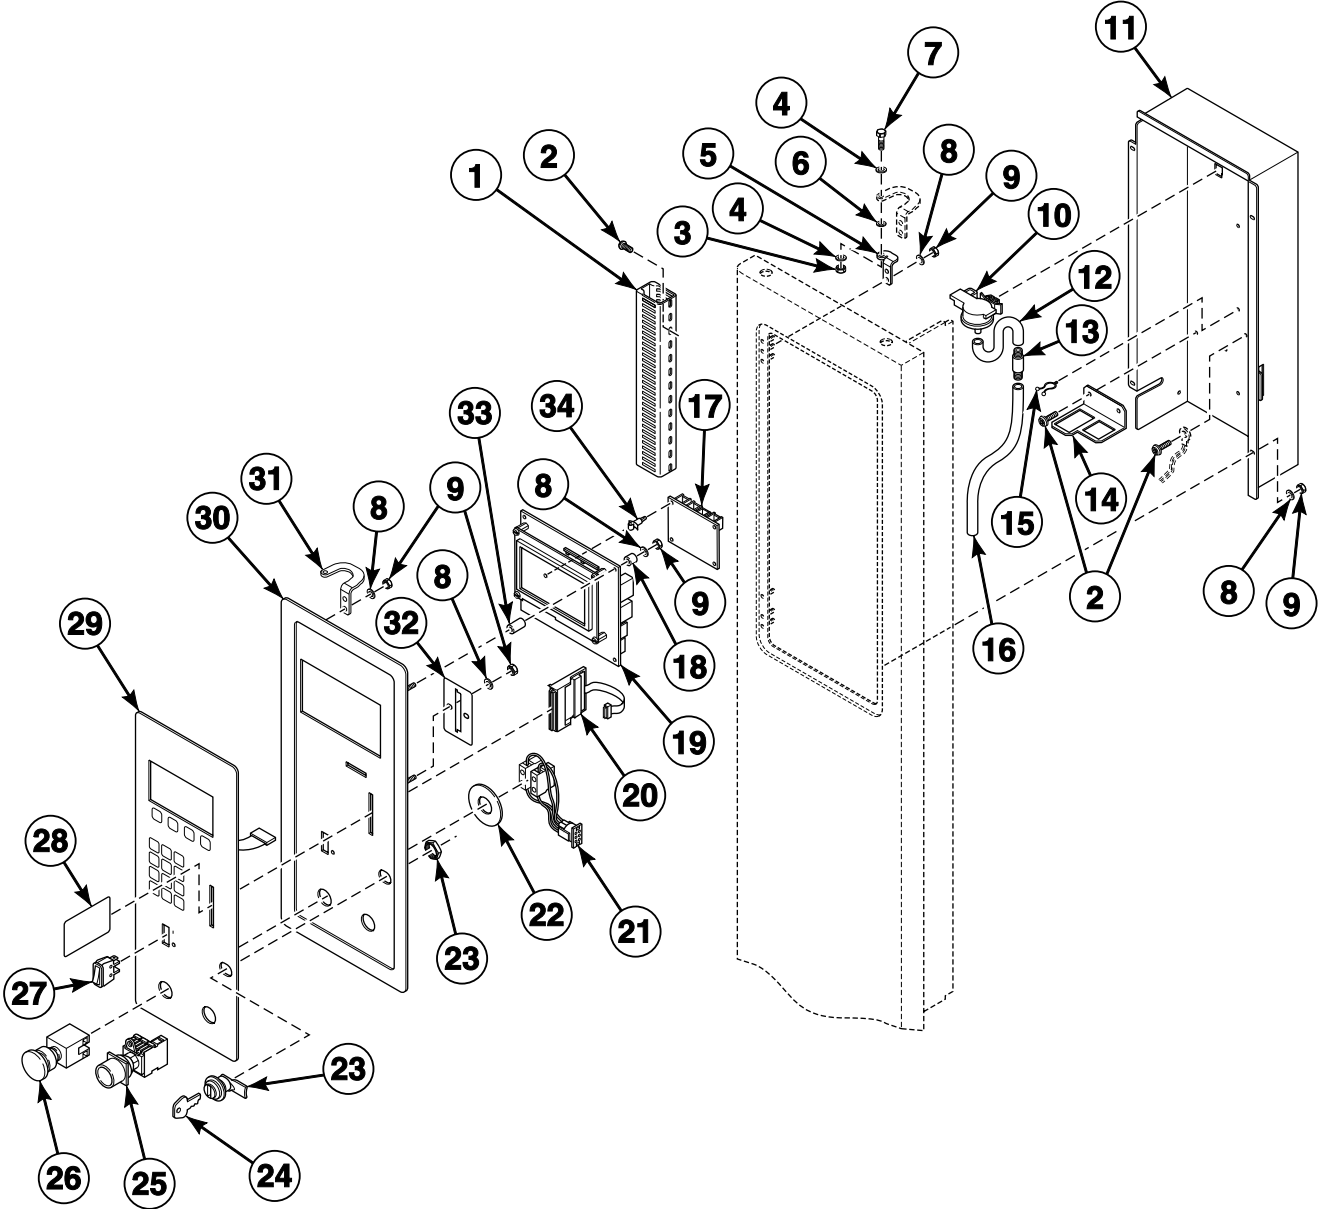

Control Panel

CFD415P_G535229

Control Panel

REF	PART NO.	DESCRIPTION	COMMENTS
1	G453639	Wire Channel	
2	G183400	Screw	
3	G176826	Nut	
4	G149534	Washer	
5	G349993	Control Panel Hinge	
6	G279901	Washer	
7	G146290	Screw	
8	G149476	Washer	
9	G150185	Nut	
10	G322784	Pressure Transmitter	
11	G447136	Control Panel Box	
12	G279588	Air Hose	
13	G120956	Connector	
14	G286823	Connector Bracket	
15	G199893	Clamp	
16	G283523	Hose	Pressostat
17	G343616	Communications Board	
18	G322768	Micro Board Separator	
19	G506808	Screen Kit	
	G539981	Display	Includes G506808 Screen Kit
20	G332684	Smartcard Socket	
21	G447094	Emergency Stop Plug	
22	G192294	Yellow Ring	
23	G196915P	Cabinet Top Lock	
24	G196923	Key	
25	G510677	Tilt Pushbutton	
26	G341511	Emergency Stop	
27	G300780	Switch	
28	N/A	Smartcard	
29	G525485P	Keyboard	Without tilt
	G525626	Keyboard	With tilt
30	G447177	Control Panel Side	
31	G353797	Control Panel Hinge	
32	G423020	Smartcard Piece	
33	G338038	Separator	
34	G332809	Circuit Bracket	

N/A = Part no longer available