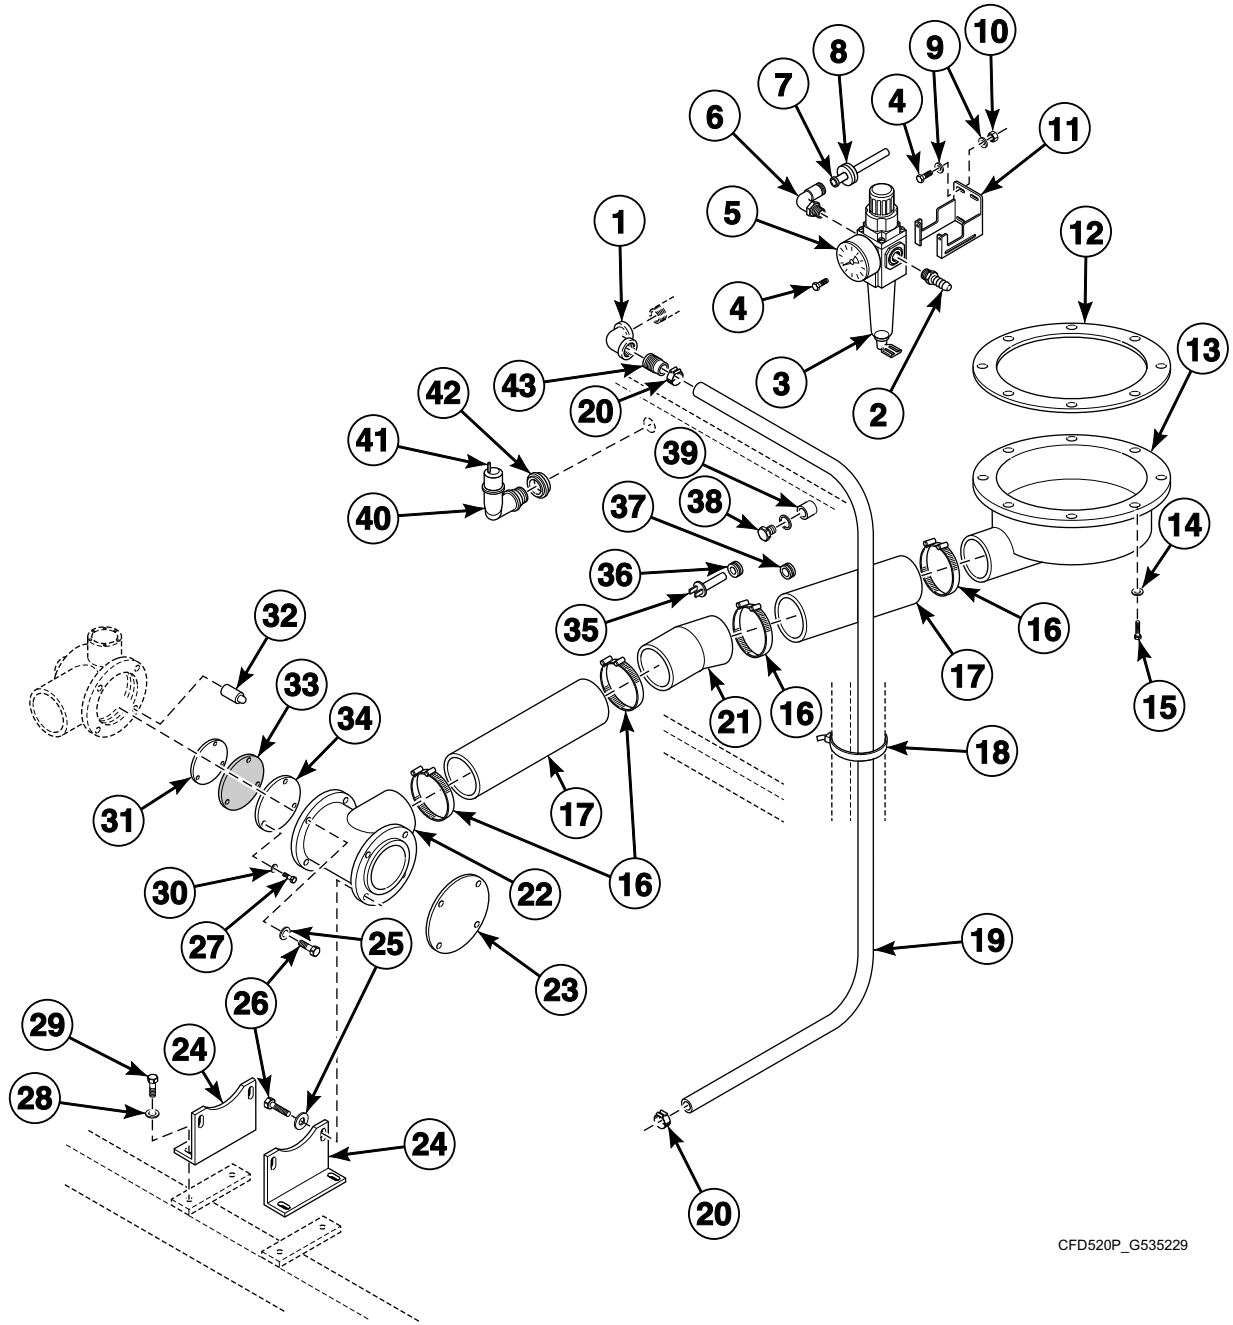

Drain Plumbing (Drawing 1 of 2)

CFD520P_G535229

Drain Plumbing (Drawing 1 of 2)

REF	PART NO.	DESCRIPTION	COMMENTS
1	G129445	Elbow	
2	G186619	Sleeve	
3	G307371	Filter	
4	G146258	Screw	
5	G186593	Pressure Gauge	
6	G186627	Elbow	
7	G359760	Hose	
8	G157198	Grommet	
9	G149476	Washer	
10	G150185	Nut	
11	G307389	Bracket	
12	G255984	Gasket	
13	G255976	Drain Plate	
14	G142500	Washer	
15	G145037	Screw	
16	G196501	Clamp	
17	G185330	Drain Hose	
18	G140509	Wire Tie	
19	G283549	Bearing Box Drain Hose	
20	G156109	Hose Clamp	
21	G408534	Drain Hose Sleeve	
22	G255885	Drain Valve Body	
23	G255877	Drain Valve Body Cover	
24	G256255	Drain Valve Bracket	
25	G149419	Washer	
26	G147025	Screw	
27	G144964	Screw	
28	G149500	Washer	
29	G146480	Screw	
30	G149351	Washer	
31	G213512	Drain Lock	
32	G213520	Lock Head	
33	G213538	Drain Valve Diaphragm	
34	G216598	Drain Valve Disk Piston	
35	G193862	Temperature Potentiometer	
36	G256149	Sensor Sheath Grommet	
37	G185207	Plug	
38	G160101	Plug	
39	G185165	Gasket	
40	G320382	Pressure Transmit Intake Body	
41	G283556	Hose	Pressostat
	G128199	Hose	1 meter
42	G320036	Pressure Tee Body Sheath	
43	G200063	Fitting