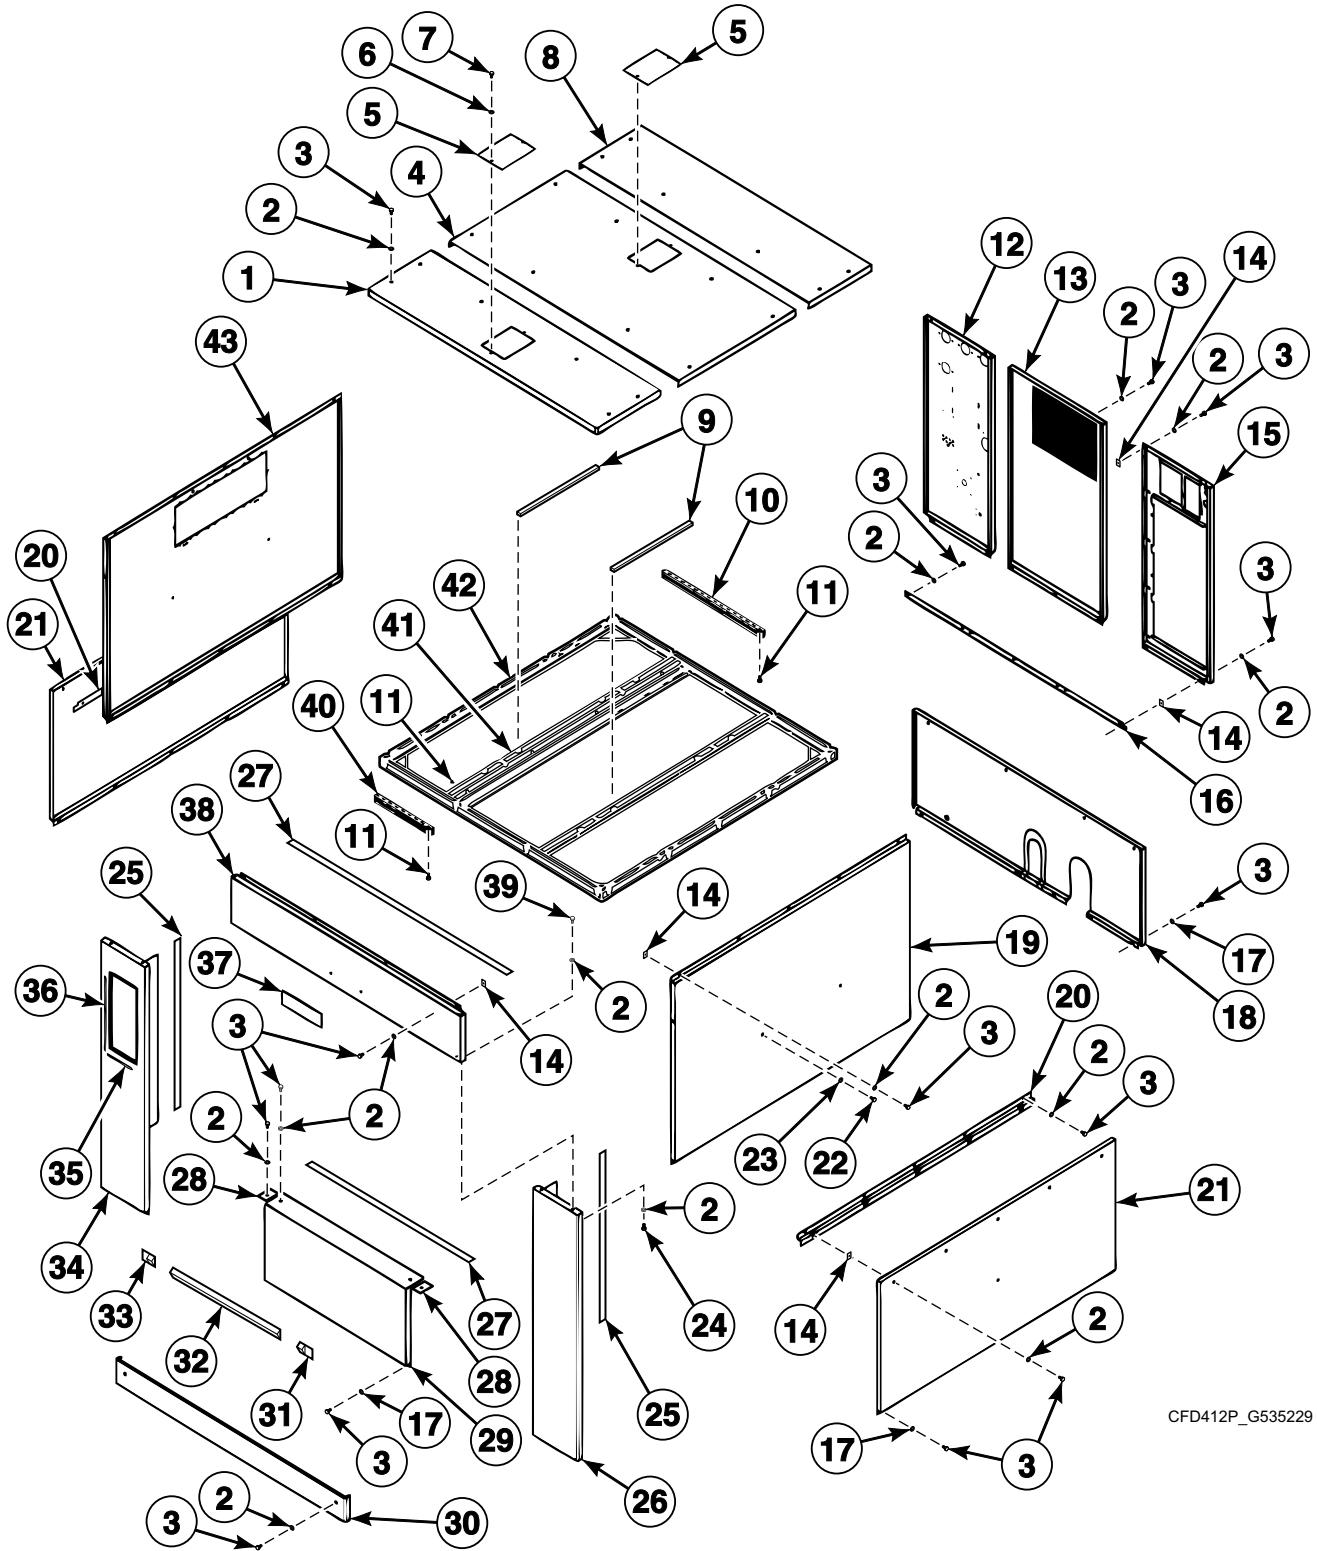

Panels

CFD412P_G535229

Panels

REF	PART NO.	DESCRIPTION	COMMENTS
1	G454660	Front Upper Cover	
2	G149518	Washer	
3	G166652	Screw	
4	G456855	Central Upper Cover	
5	G446872	Loading Hook Cover	
6	G149476	Washer	
7	G146076	Screw	
8	G454611	Rear Upper Cover	
9	G454041	Cover Absorber Profile	
10	G453621	Wire Channel	
11	G183400	Screw	
12	G454066	Left Rear Cover	
13	G410878	Central Rear Cover	
14	G354597	Nut	
15	G455741	Right Rear Cover	
16	G357780	Lower Cover Profile	
17	G358101	Washer	
18	G455808	Lower Rear Cover	
19	G411058	Upper Side Cover	Inox
	G446021	Upper Side Cover	Pre-coated
20	G357772	Lower Cover Profile	
21	G454116	Lower Side Cover	Inox
	G456566	Lower Side Cover	Pre-coated
22	G165621	Screw	
23	G149526	Washer	
24	G164285	Nut	
25	G278697	Right and Left Front Profile	
26	G454348	Right Front Cover	Inox
	G456590	Right Front Cover	Pre-coated
27	G278747	Lower Front Profile	
28	G277970	Lower Plate Support	
29	G454322	Lower Front Cover	
30	G454561	Base	
31	G174581	End Cap	
32	G206128	Lower Front Bumper	
33	G174599	End Cap	
34	G454355	Left Front Cover	Inox
	G456574	Left Front Cover	Pre-coated
35	G505446	Anti-Vibration Trim	
36	G505511	Anti-Vibration Trim	
37	G516302	Plate	Models UVN255 and UVU255
	G516310	Plate	Models SVN255 and SVU255
	G535591	Plate	Models HVN255 and HVU255
38	G516245	Control Panel	
39	G146399	Screw	
40	G505479	Wire Stop Duct	
41	G505503	Wire Stop Duct	
42	G358614	Upper Frame	
43	G240333	Upper Left Side Panel	Inox
	G446039	Upper Side Cover	Pre-coated