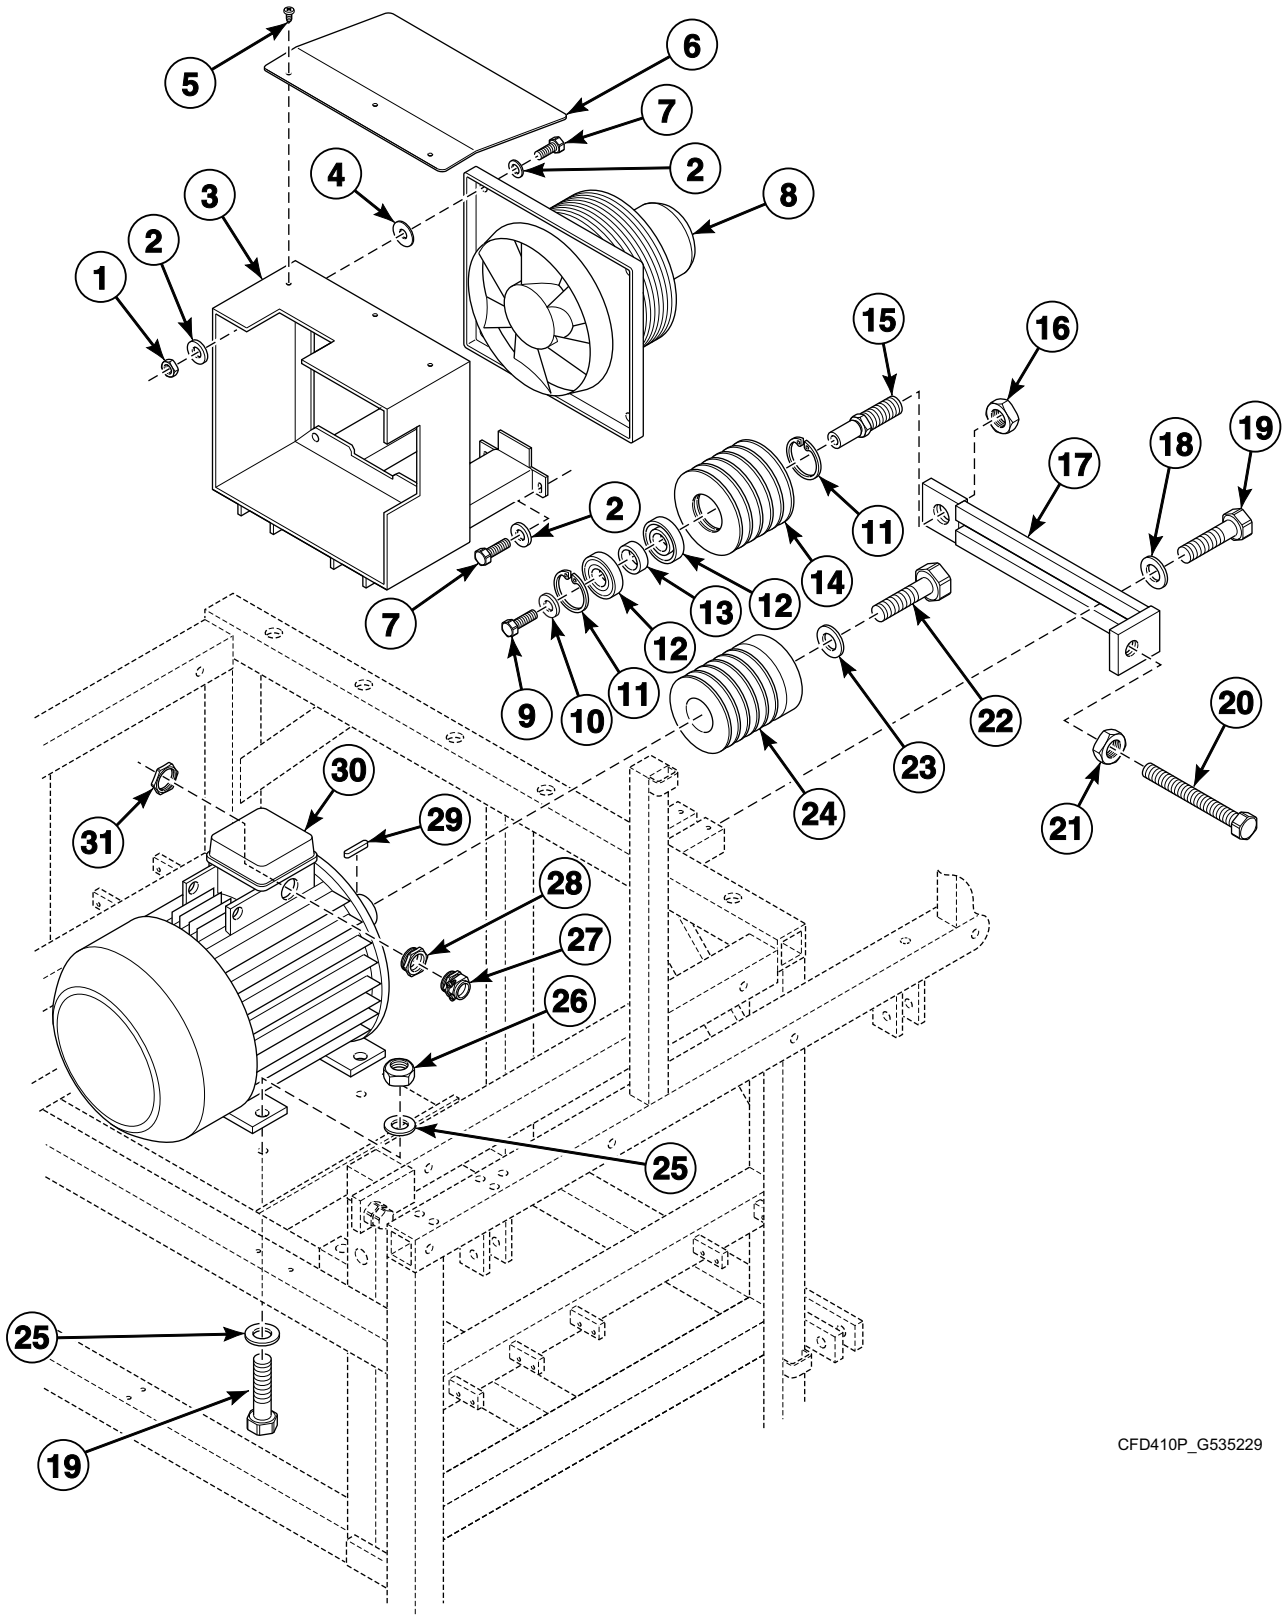

Motor

CFD410P_G535229

Motor

REF	PART NO.	DESCRIPTION	COMMENTS
1	G150201	Nut	
2	G149518	Washer	
3	G411314	Fan Box	
4	G258822	Washer	
5	G183400	Screw	
6	G503839	Drain Protection	
7	G166652	Screw	
8	G508036	Fan	
9	G146480	Screw	
10	G115428	Washer	
11	G316687	Ring	
12	G186841	Bearing	
13	G409193	Bearing Separator	
14	G409177	Tightener Pulley	
15	G409185	Pulley Shaft	
16	G150326	Nut	
17	G409128	Tightener	
18	G219071	Washer	
19	G176172	Screw	
20	G409151	Screw	
21	G150250	Nut	
22	G147066	Screw	
23	G269126	Washer	
24	G409201	Motor Pulley	
25	G149393	Washer	
26	G164350	Nut	
27	G326462	Clamp	
28	G326876	Adapter	
29	G307637	Pin	
30	G323816	Motor	
	G516849	Bearing	NU-310 E
	G315556	Bearing	6209-2Z C3
31	G326884	Nut