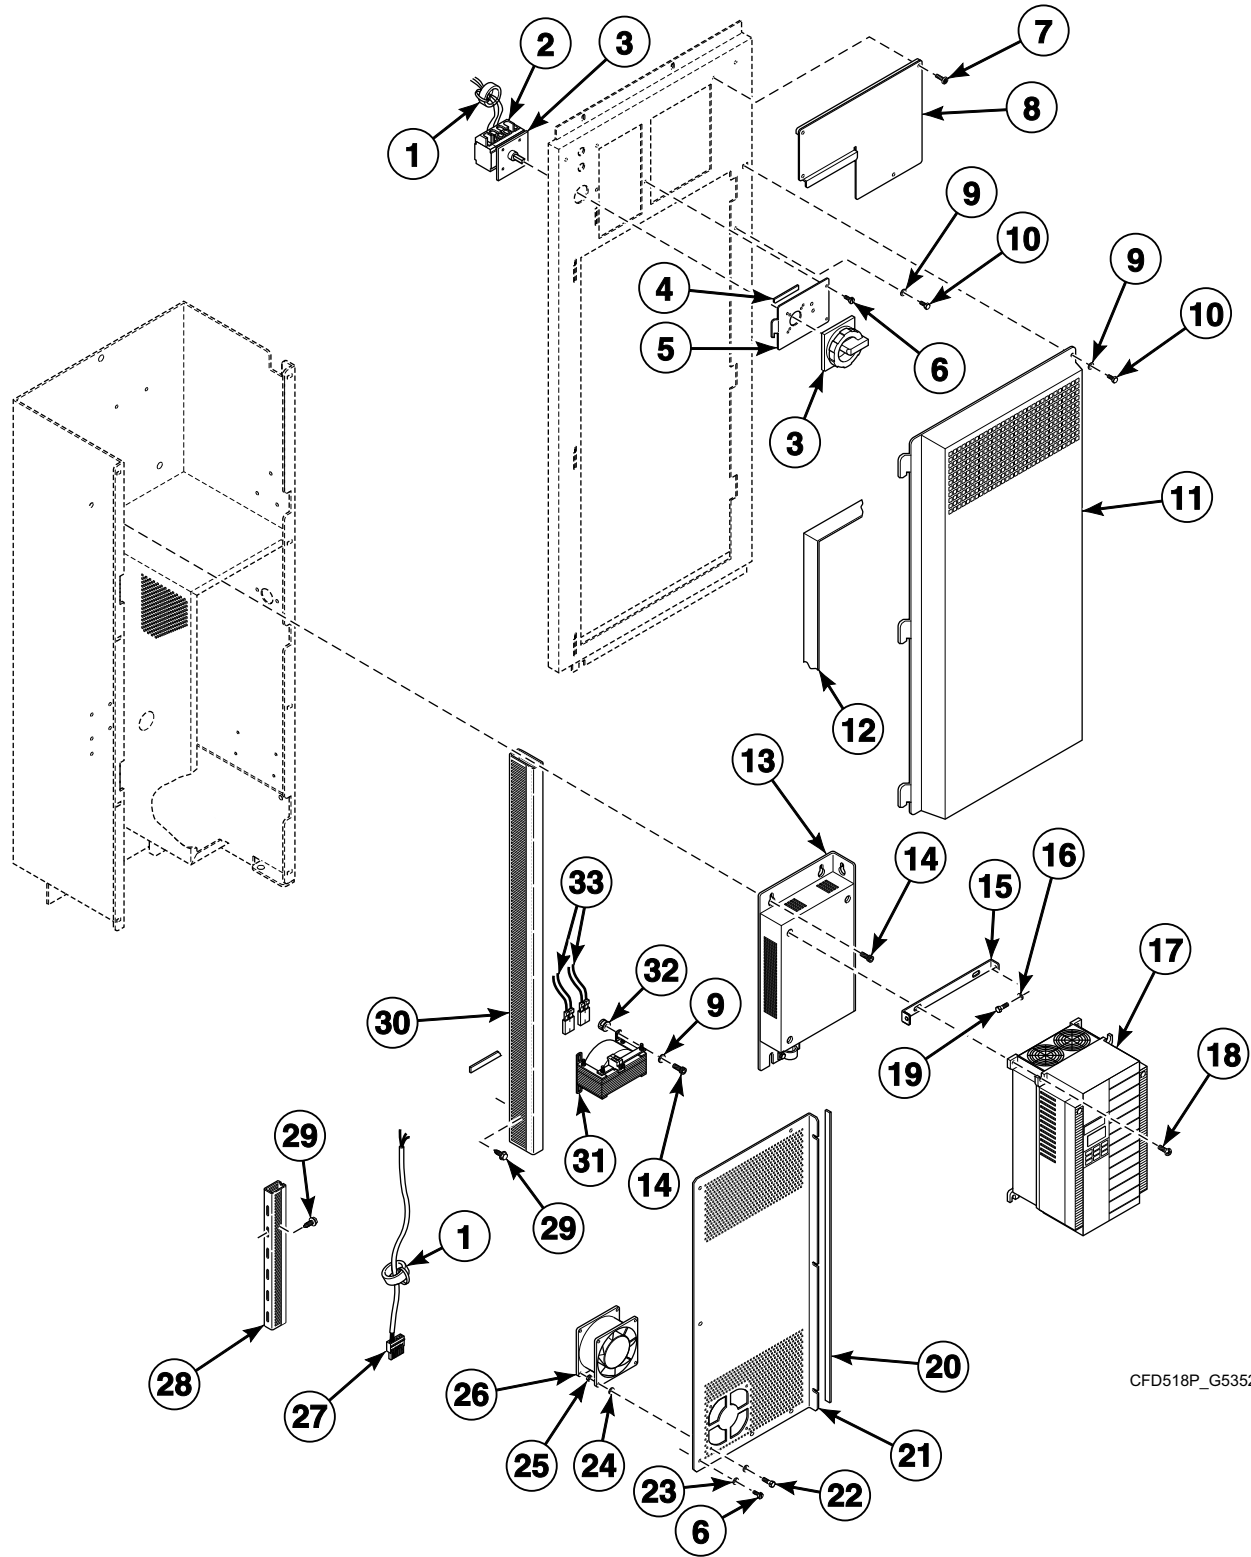

Inverter Drive (Drawing 1 of 2)

CFD518P_G535229

Inverter Drive (Drawing 1 of 2)

REF	PART NO.	DESCRIPTION	COMMENTS
1	G508317	Ferrite	
2	G344150	Terminal	
3	G344135	Switch	
4	G321265	Terminal Connection Plate	
5	G431114	Selector Cover	
6	G146084	Screw	
7	G328229	Screw	
8	G455659	Power Inlet Cover	
9	G149526	Washer	
10	G146233	Screw	
11	G455279	Air Conduction Cover	
12	G411108	Profile	
13	G318444	Filter	
14	G144337	Screw	
15	G506428	Inverter Filter Bracket	
16	G149534	Washer	
17	G365122	Inverter	380-480 Volt
	G365114	Inverter	200-240 Volt
18	G144394	Screw	
19	G146282	Screw	
20	G321273	Profile	1 meter
21	G455428	Cover	
22	G146266	Screw	
23	G149476	Washer	
24	G279901	Washer	
25	G132043	Nut	
26	G147884	Fan	
27	G506006	Electric Install Cable	
28	G506360	Wire Stop Duct	
29	G183400	Screw	
30	G506592	Wire Stop Duct	
31	G318451	Transformer	380-480 Volt
	G326090	Transformer	208-240 Volt
32	G128934	Nut	
33	G456715	Cable