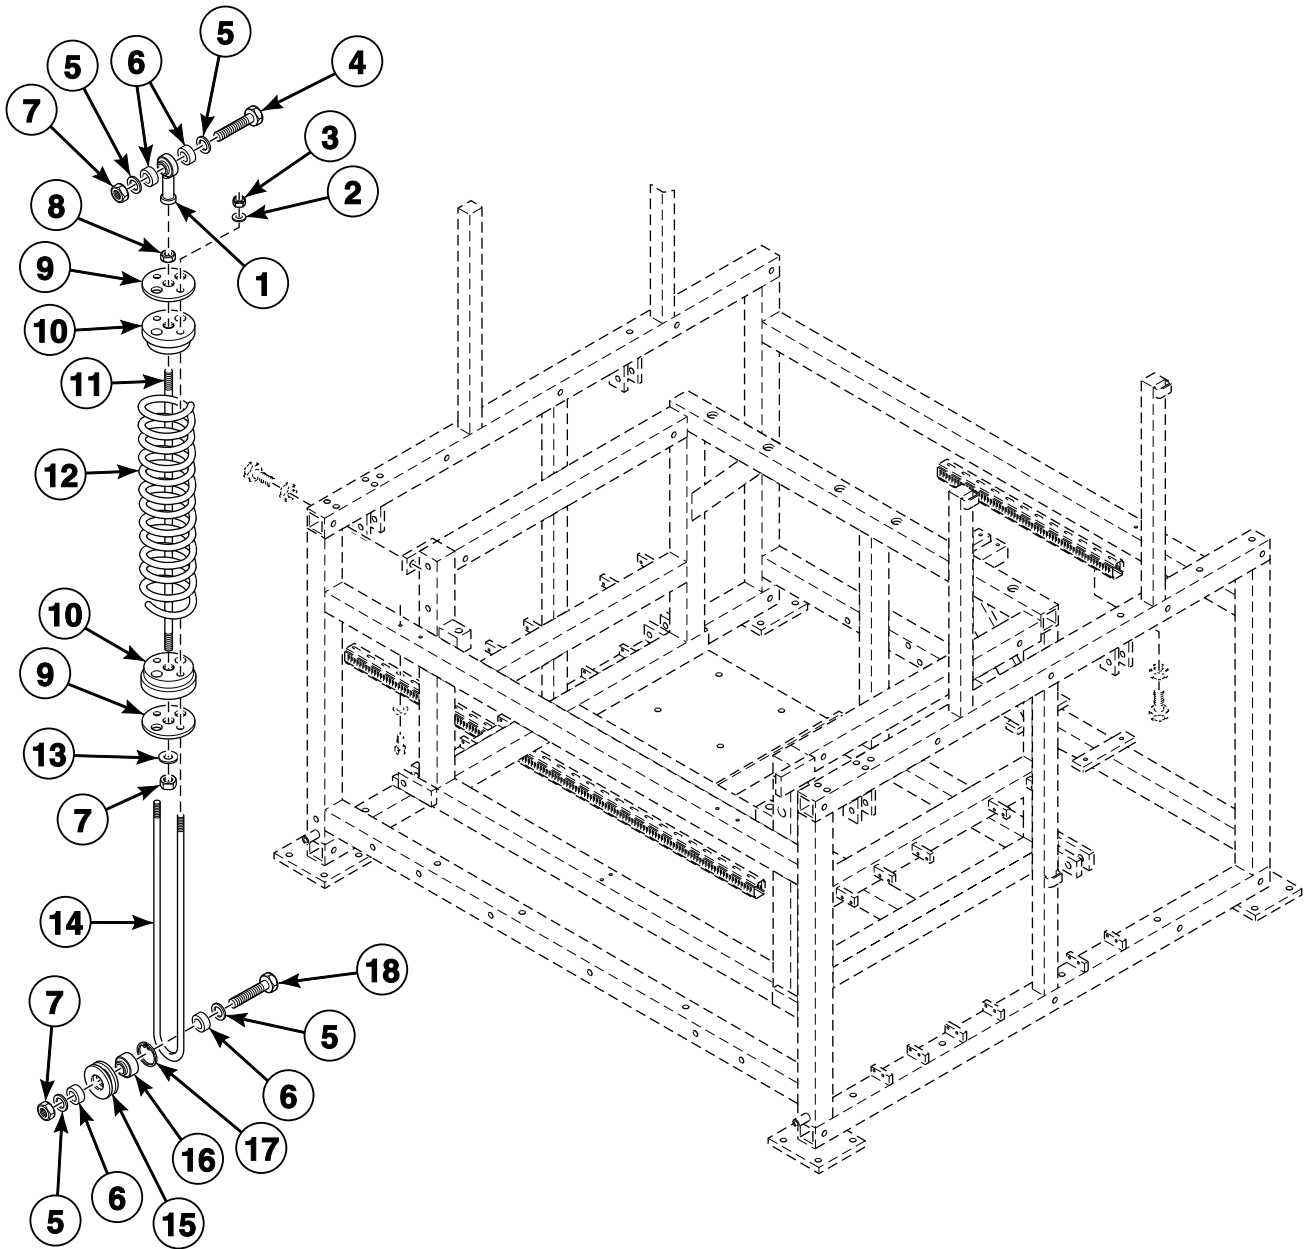

Suspension Spring

CFD514P_G535229

Suspension Spring

REF	PART NO.	DESCRIPTION	COMMENTS
1	G174870	Hinge Joint Head	
2	G278861	Washer	
3	G150656	Nut	
4	G278069	Microswitch Activator End Piece	
5	G149385	Washer	
6	G238055	Bushing	
7	G173260	Nut	
8	G150276	Nut	
9	G278473	Clamp Supplement	
10	G278440	Suspension Clamp	
11	G278457	Suspension Bar	
12	G300350	Suspension Spring	
	G278432	Suspension Set	
13	G255992	Washer	
14	G278465	Suspension Piece	
15	G206565	Suspension Sleeve	
16	G185728	Hinge Joint	
17	G185736	O-Ring	
18	G175729	Screw	