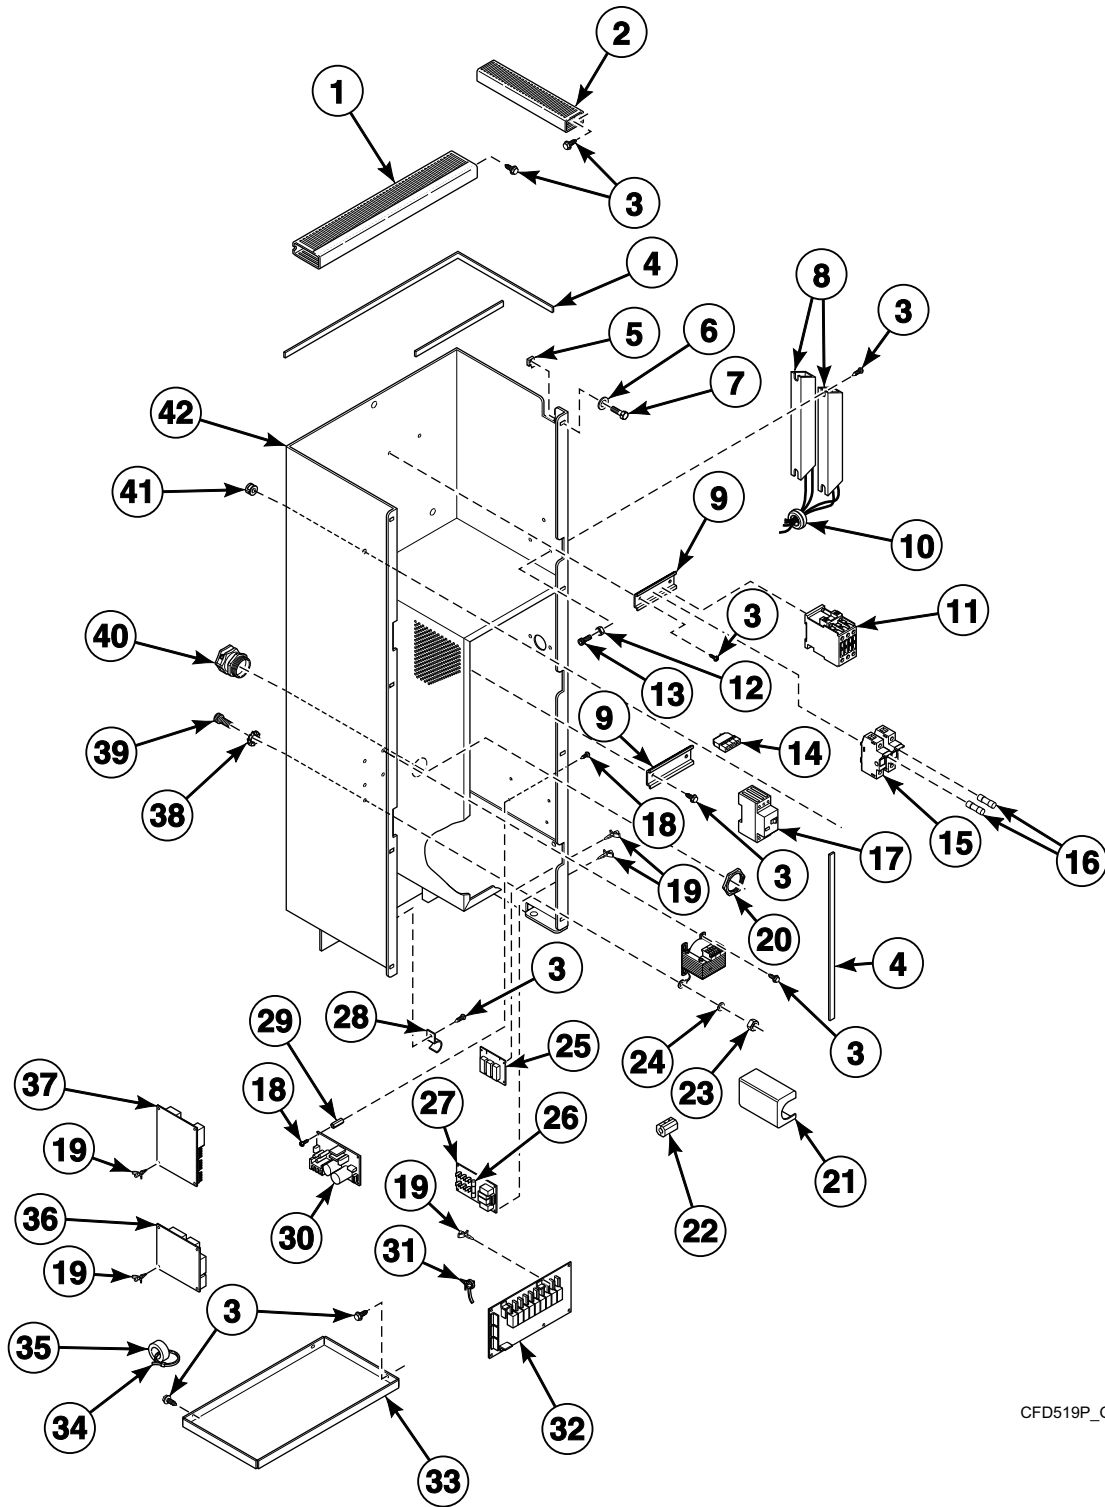

Inverter Drive (Drawing 2 of 2)

CFD519P_G535229

Inverter Drive (Drawing 2 of 2)

REF	PART NO.	DESCRIPTION	COMMENTS
1	G506584	Wire Stop Duct	
2	G506576	Wire Stop Duct	
3	G183400	Screw	
4	G321273	Profile	1 meter
5	G321117	Nut	
6	G149526	Washer	
7	G146233	Screw	
8	G456681	Brake Resistor	
9	G424697	Contactormounting Bracket	
10	G332601	Sheath	
11	G326348	Contactormounting Bracket	
12	G149922	Nut	
13	G191254	Screw	
14	G326306	Auxiliary Contact	
15	G306431	Fuse Holder	
16	G508366	Fuse	380-480 Volt
	G508325	Fuse	208-240 Volt
17	G326322	Switch	380-480 Volt
	G326330	Switch	208-240 Volt
18	G322693	Screw	
19	G332809	Circuit Bracket	
20	G140277	Nut	
21	G326843	Microprocessor Plate Cover	
22	G321182	Ferrite Split	
23	G150177	Nut	
24	G149534	Washer	
25	G504787	Adapter Plate	
26	G319152	Fuse	
27	G332395	Auxiliary Board	
28	G197319	Clamp	
29	G322685	Separator	
30	G332718	Feeding Source	
31	G326132	Clamp	
32	G353326	Board	
33	G455691	Lower Cover	
34	55881	Harness Strap	
35	G508317	Ferrite	
36	G332544	Inlet Board	
37	G456509	Board	Tilt models
38	G149724	Washer	
39	G144295	Screw	
40	G326462	Clamp	
41	G128934	Nut	
42	G455725	Inverter Installation Plate