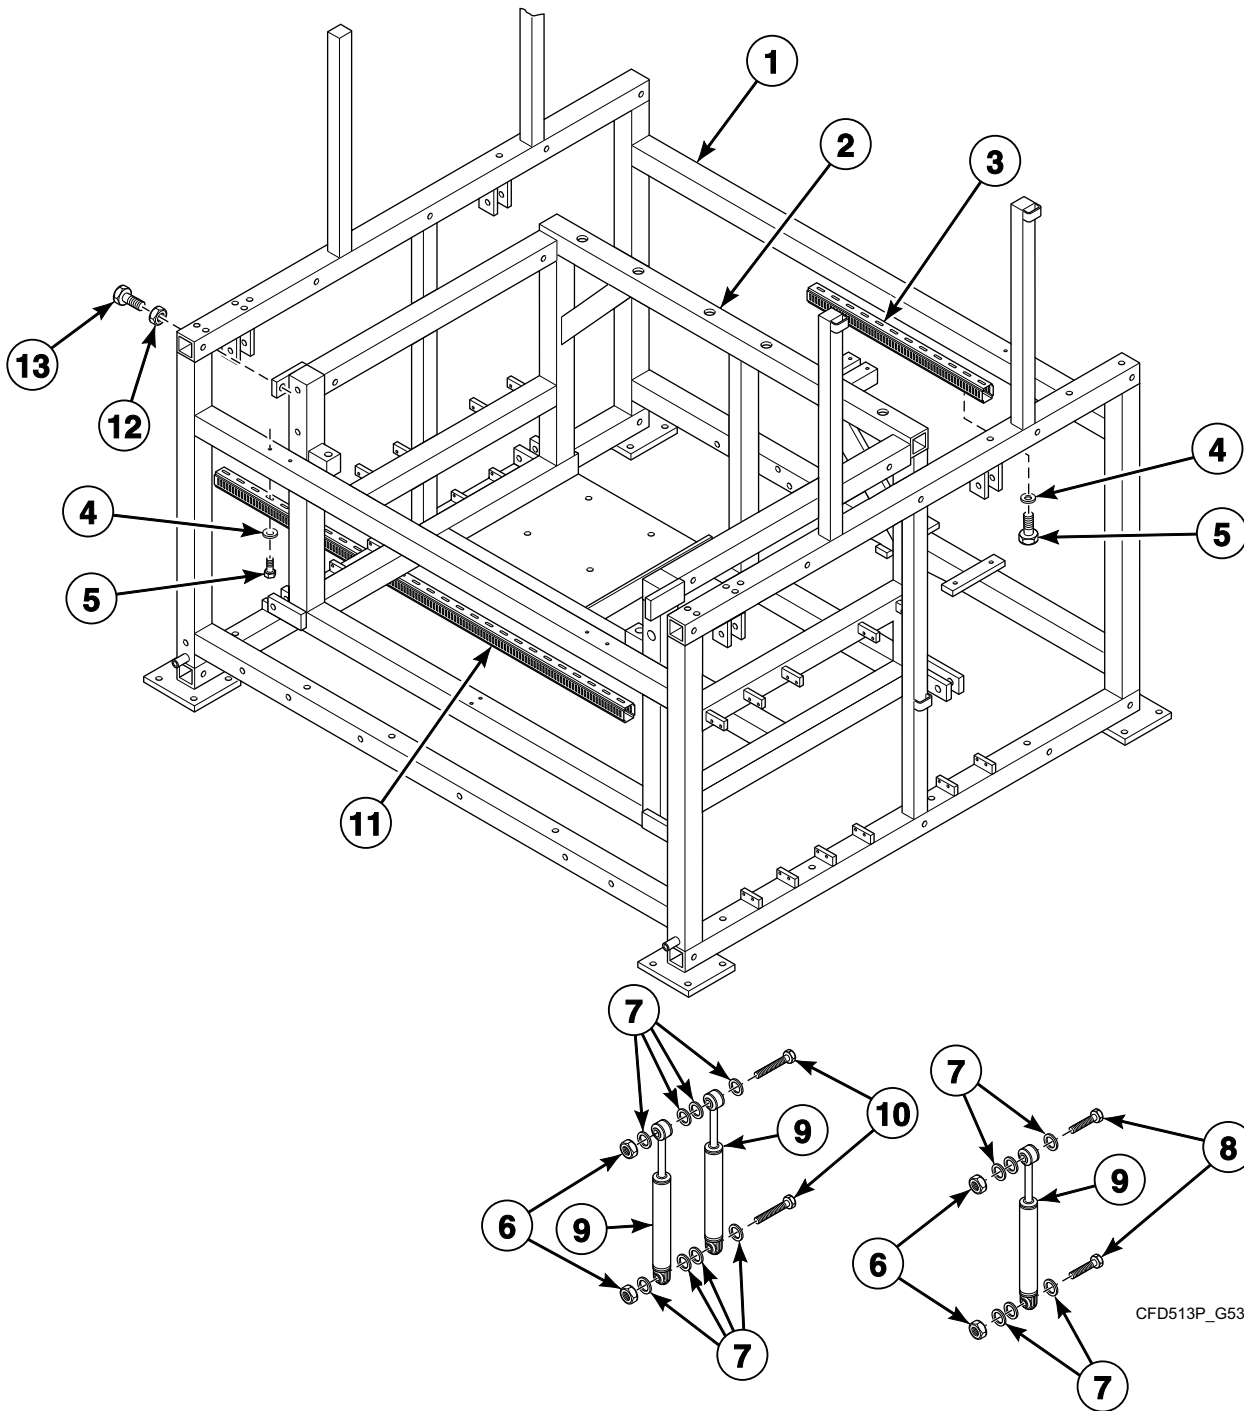

Shock Absorbers and Frame

CFD513P_G535229

Shock Absorbers and Frame

REF	PART NO.	DESCRIPTION	COMMENTS
1	G454082	Fixed Chassis	
2	G454165	Suspended Chassis	
3	G505487	Wire Stop Duct	
4	G149534	Washer	
5	G146274	Screw	
6	G164285	Nut	
7	G149518	Washer	
8	G501965	Screw	
9	G333476	Shock Absorber	
10	G191684	Screw	
11	G505495	Wire Stop Duct	
12	G150276	Nut	
13	G147082	Screw