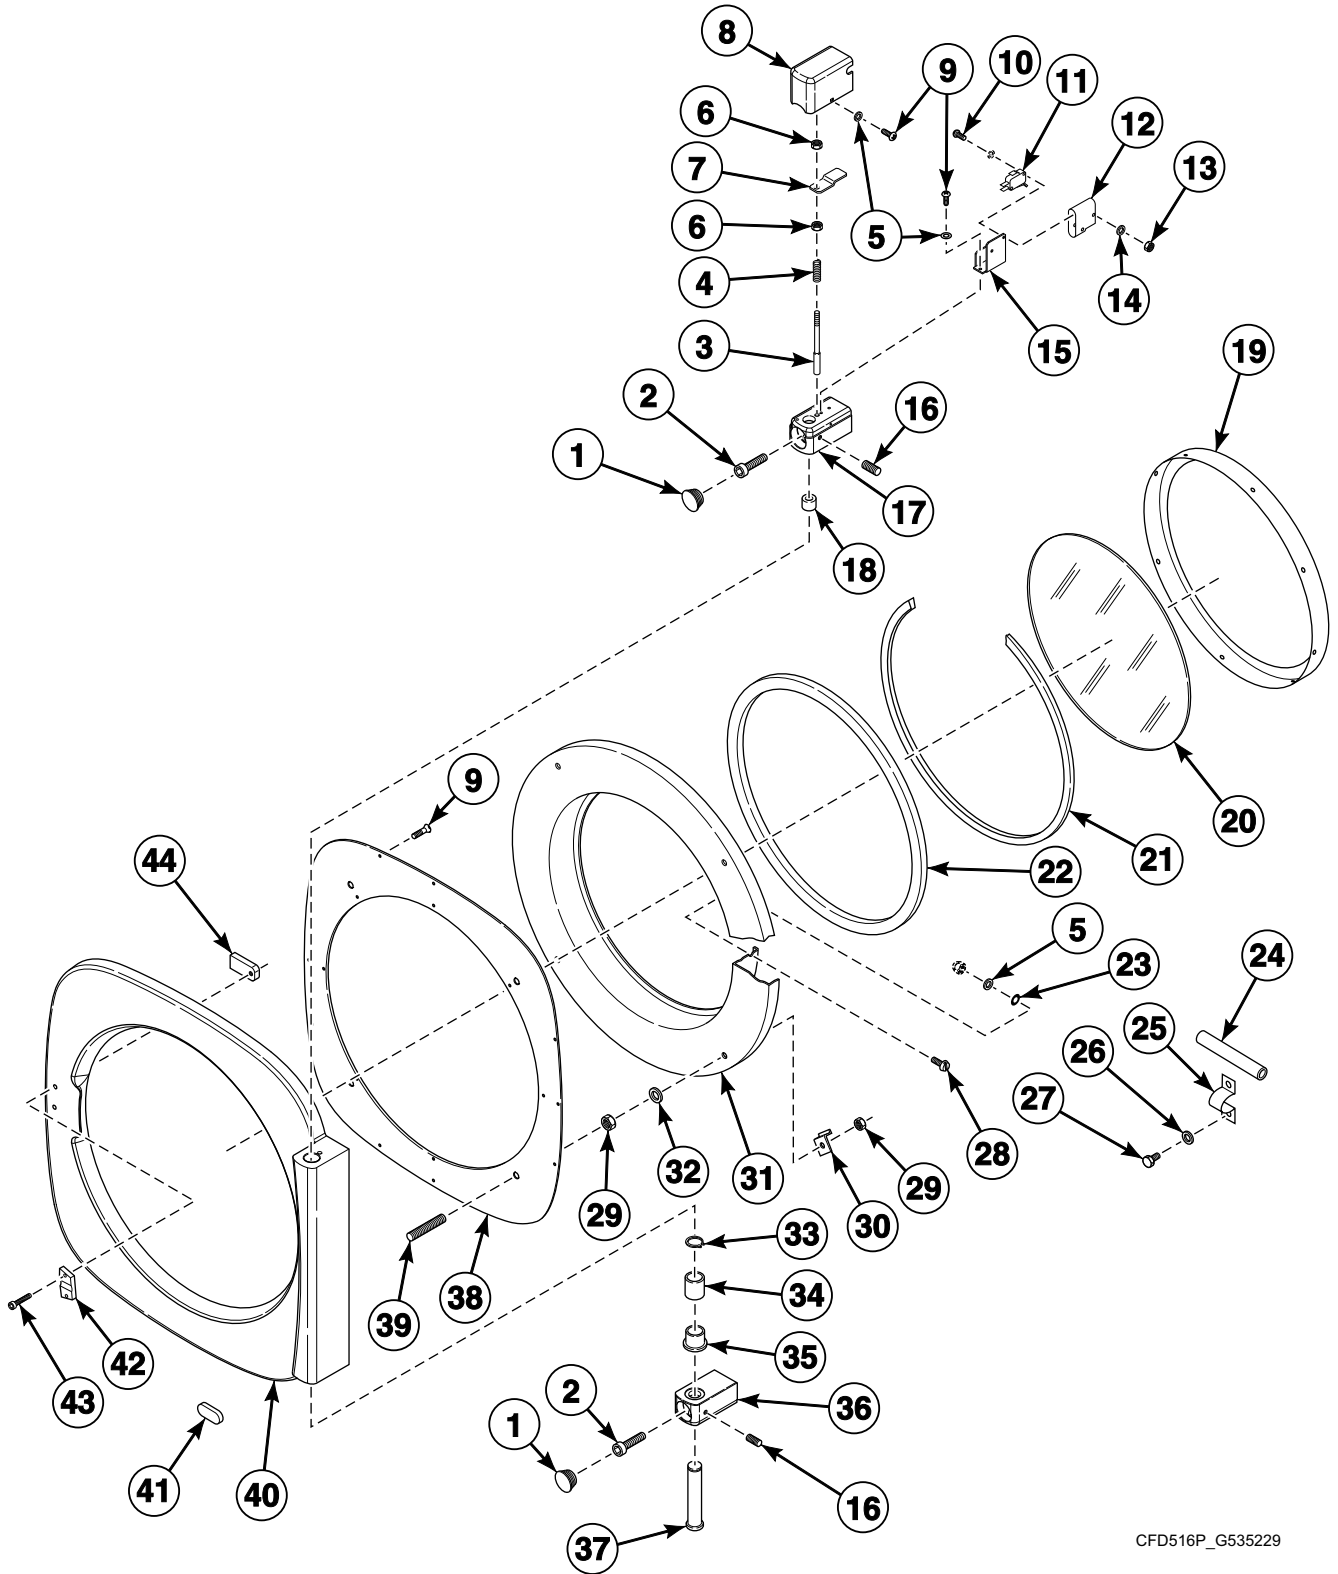

Door

CFD516P_G535229

Door

REF	PART NO.	DESCRIPTION	COMMENTS
1	G176776	Cap	
2	G175752	Screw	
3	G276907	Microswitch Activator Bolt	
4	G198069	Spring	
5	G149328	Washer	
6	G149922	Nut	
7	G276873	Microswitch Drive	
8	G439430	Protection Cover	
9	G326116	Screw	
10	G146043	Screw	
11	G279760	Microswitch	
12	G281113	Microswitch Isolation	
13	G149906	Nut	
14	G149484	Washer	
15	G276857	Microswitch Bracket	
16	G175778	Screw	
17	G438283	Hinge	
18	G276840	Guide Sleeve	
19	G206672	Door Glass Ring	
20	G185751	Door Glass	
21	G197889	Profile	
22	G183624	Door Gasket	
	G342634	Door Gasket Silicone	
23	G116129	Gasket	
24	G276931	Wire Protection Hose	
25	G276824	Wire Protection Clamp	
26	G149369	Washer	
27	G144774	Screw	
28	G145649	Screw	
29	G149948	Nut	
30	G216820	Door Gasket Clip	
31	G206664	Inner Door Ring	
	G206656	Door Assembly	
32	G149302	Washer	
33	G174524	Retainer Ring	
34	G350561	Sleeve	
35	G174482	Hinge Bearing	
36	G438291	Hinge	
37	G206995	Hinge Pin	
38	G453167	Spyhole Holder	
39	G290627	Door Bump	
40	G453076	Door Body	
41	G200212	Bumper	
42	G199323	Door Lock Piece	
43	G144295	Screw	
44	G506311	Plate