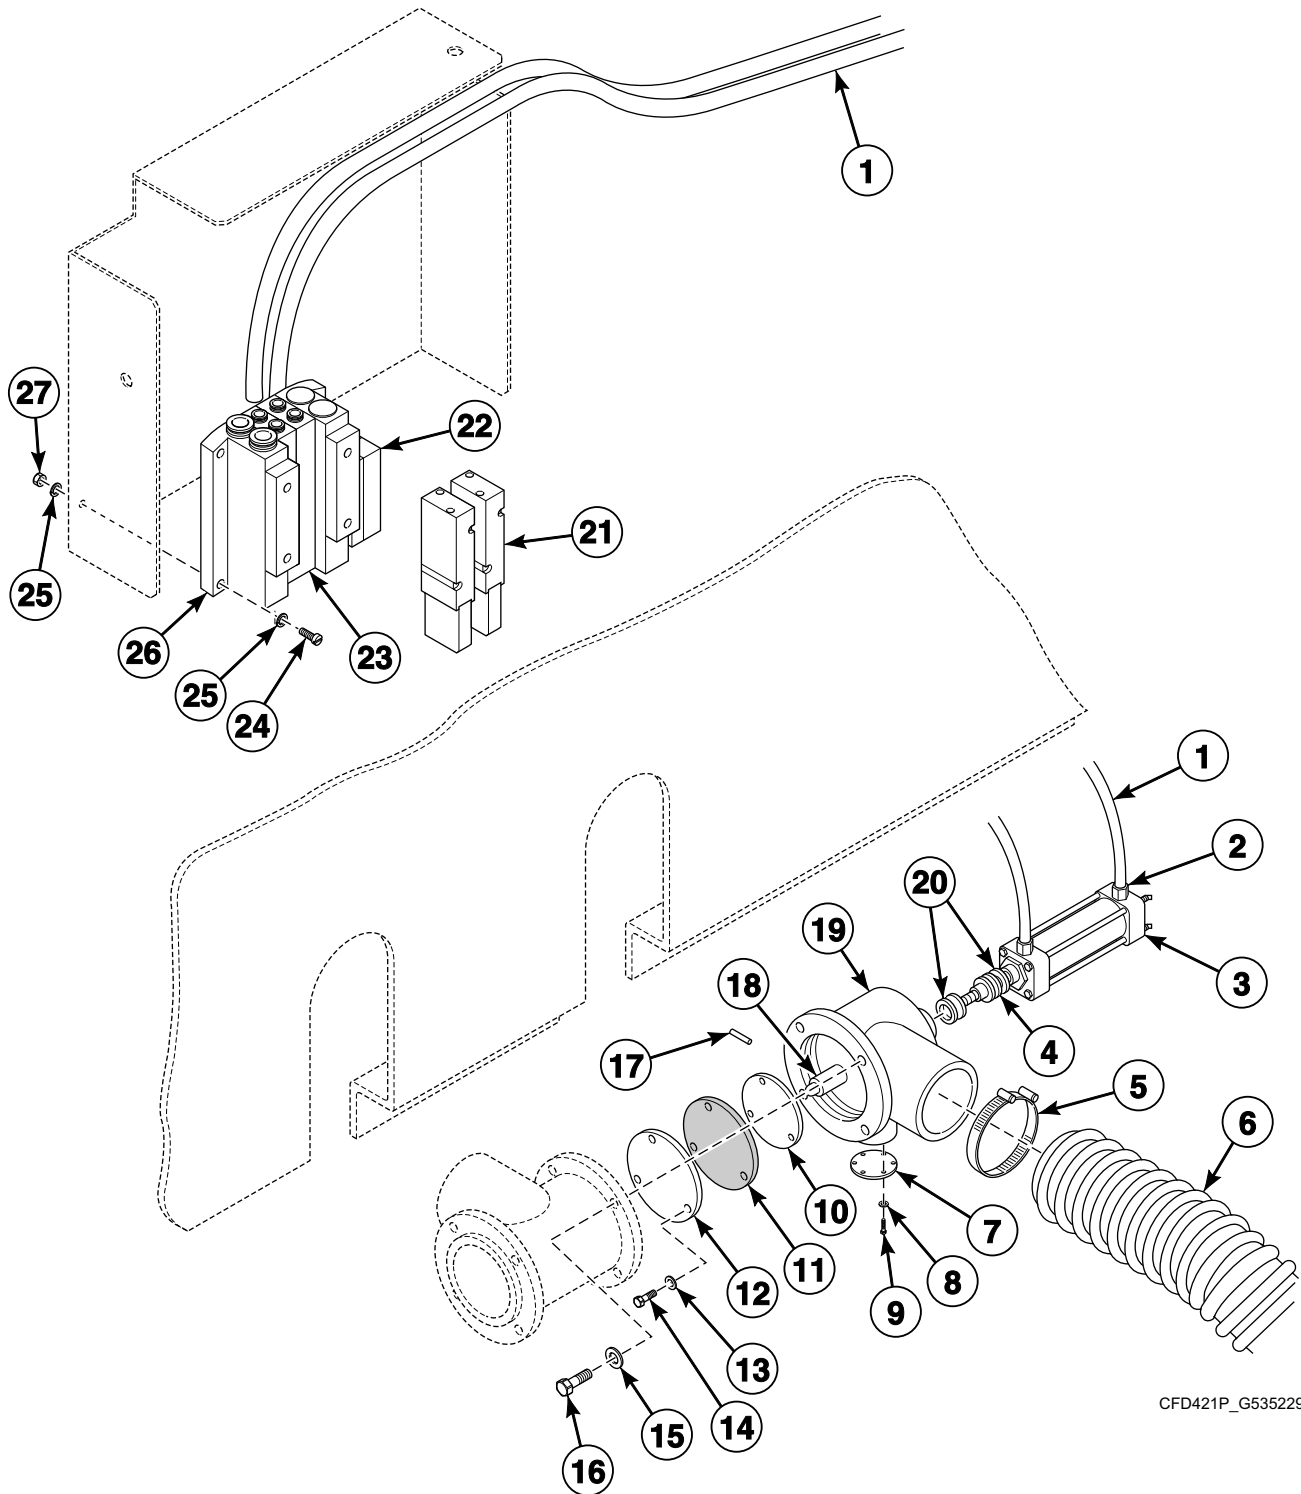

Drain

CFD421P_G535229

Drain

REF	PART NO.	DESCRIPTION	COMMENTS
	GRT1000	Water Re-Use Kit	
	G793588	Drain Kit	
1	G359752	Hose	
2	G189569	Connector	
3	G186551	Pneumatic Cylinder	
4	G259606	Washer	
5	G166660	Hose Clamp	
6	G257170	Drain Outlet Hose	
7	G258624	Vapor Outlet Cover	
8	G149328	Washer	
9	G144832	Screw	
10	G213512	Drain Lock	
11	G213538	Drain Valve Diaphragm	
12	G216598	Drain Valve Disk Piston	
13	G149351	Washer	
14	G144964	Screw	
15	G149419	Washer	
16	G147025	Screw	
17	G216762	Locking Bolt	
18	G213520	Lock Head	
19	G258632	Drain Valve Body	
20	G185165	Gasket	
21	G364448	Coil	
22	G364414	Connection Plate	
23	G507715	Base Plate	
24	G146183	Screw	
25	G149476	Washer	
26	G364430	Plate	
27	G150185	Nut