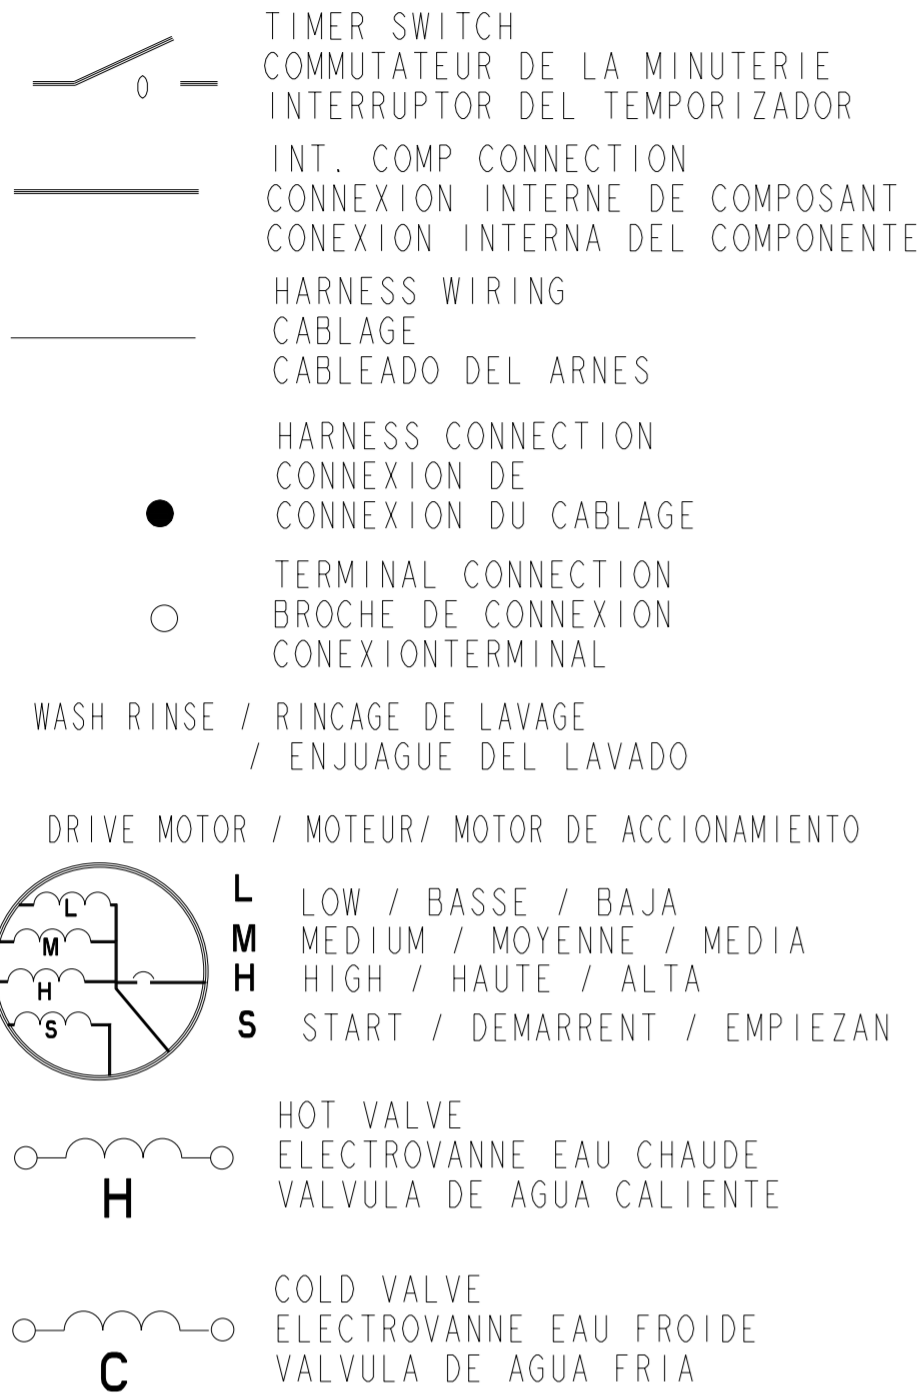

PART No. PIECE N° PIEZA N°	REV. REV. REV.
3954578	D

LEGEND / LEGENDE / LEYENDA