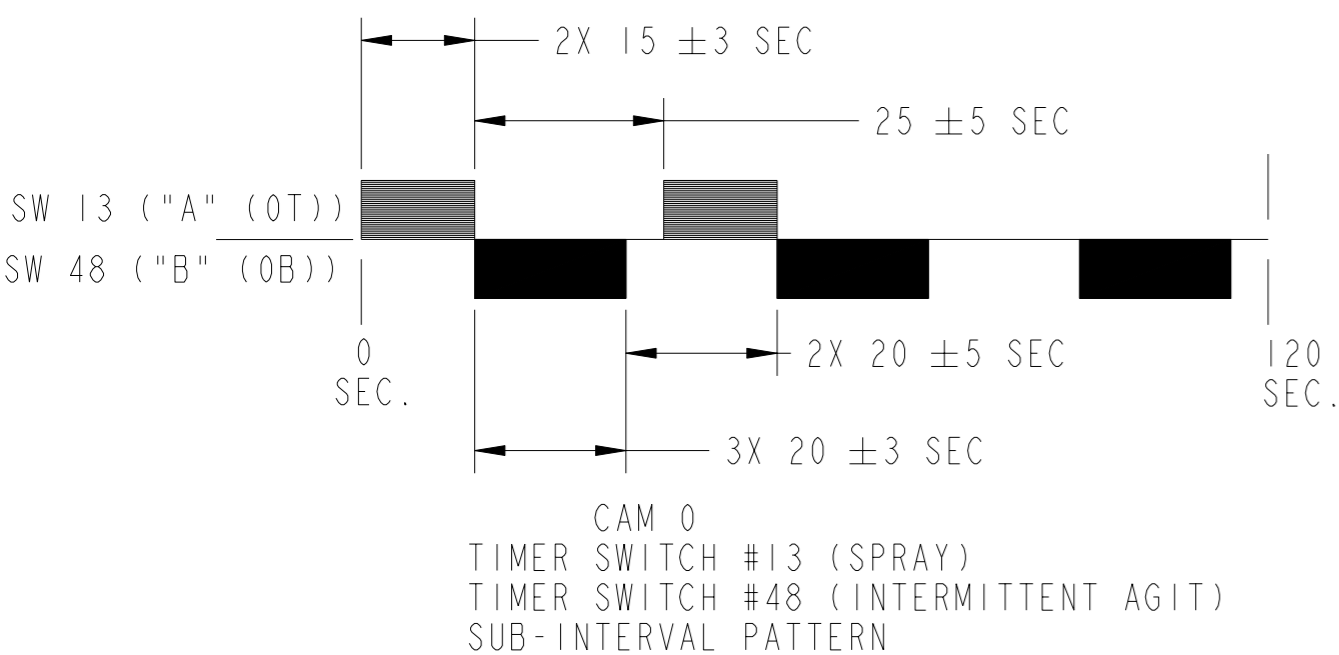

LEGEND	LEGENDE	LEYENDA	LEGEND	LEGENDE	LEYENDA
1/2 TUB DRAIN	1/2 COVETTE VID	DREN DE LA TINA DEL 1/2	SWITCH FUNCTION	COMMUTEZ LA FONCTION	CAMBIE LA FUNCION
SPRAY	GICLAGE	AEROSOL	CAM	CAME	LEVA
FILL	REPLISSAGE	LLENAN	OFF	ARRET	DE
AGITATE	AGITER	AGITAN	COOL DOWN	REFROIDISSEZ	REFRESQ'UESE ABAJO
HI	RAPIDE	ALTO	SPIN LOW	ROTATION BASSE	VUELTA BAJA
SPIN	ESSORAGE	VUELTA	RINSE LOW	RINCAGE BAS	ACLARACIO'N BAJA
HI MOTOR	MOTEUR RAPIDE	ALTO MOTOR	WASH LOW	LAVAGE BAS	COLADA BAJA
LOW MOTOR	MOTEUR BAS	BAJO MOTOR	WASH HI	LAVAGE HAUT	COLADA ALTA
WARM/COLD	CHAUDE/FROIDE	CALIENTESE/FRIO	SPIN HI	ROTATION HAUTE	VUELTA ALTA
WASH	LAVAGE	COLADA	CASUAL	OCCASIONEL	OCASIONAL
RINSE	RINCAGE	ACLARACION	QUICK	VITE	APRISA
DRAIN	VIDENT	DRENAN	NORMAL	NORMALE	NORMAL
DRY AGITATE	SECHER AGITER	SECO AGITAN	TERMINAL IDENTIFIER	TERMINAL IDENTIFICATEUR	TREMINAL IDENTIFICADOR
PRE WASH	PRE LAVAGE	PRE COLADA	STEP	ETAPE	PASO DE PROGRESION
SOAK	IMBIBENT	REMOJAN	SECONDS	SECONDES	SEQUONDOS
DELICATE	SENSIBLE	DELICADO	BYPASS	DERIVATION	PUENTE
PERMANENT PRESS	SYNTHETIQUES	PERMANENTE PRENSA	SUPER WASH	LAVAGE SUPERBE	COLADA ESTUPENDA
REGULAR	REGULIER	REGULAR	GENTLE WASH	ADOUCCISSEZ LE LAVAGE	TRATE LA COLADA CON SUAVIDAD
HEAVY	LOURD	PESADO	INTERMITTENT AGITATE	INTERMITTENT AGITEZ	INTERMITENTE AGITE
EXTRA RINSE	SUPPLEMENTAIRE RINCAGE	ADICIONAL ACLARACION	TIMER SWITCH	COMMUTEUR DE TEMPORISATEUR	INTERRUPTOR CONTADOR TIEMPO
MACHINE FUNCTION	FUNTION DE MACHINE	FUNCION DE LA MAQUINA	SUB-INTERVAL PATTERN	MODELE D'SOUS-INTERVALLE	PATRON DEL SUB-INTERVAL