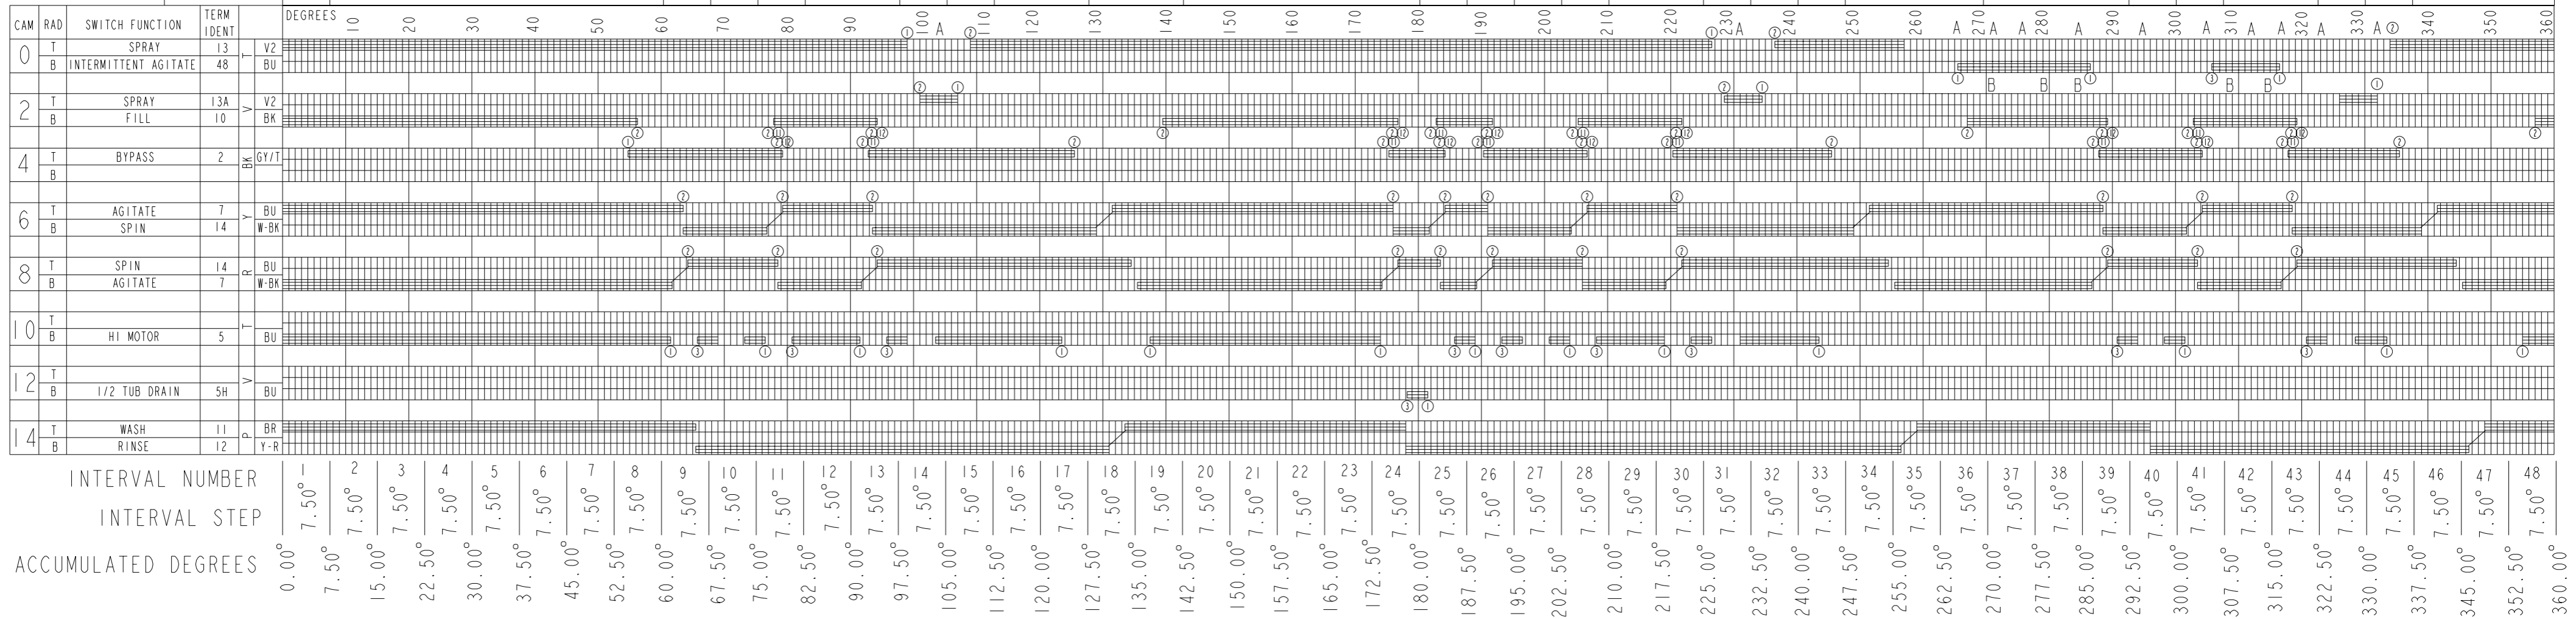

SPIN HI

OFF

FILL-INTERMITTENT AGITATION
20 SEC ON 20 SEC OFF - HI

DRAIN HI

SPIN HI

FILL-INTERMITTENT AGIT HI

DRAIN HI

SPIN HI

OFF

INTERVAL NUMBER
INTERVAL STEP
ACCUMULATED DEGREES

1	7.50°	0.00°
2	7.50°	7.50°
3	7.50°	15.00°
4	7.50°	22.50°
5	7.50°	30.00°
6	7.50°	37.50°
7	7.50°	45.00°
8	7.50°	52.50°
9	7.50°	60.00°
10	7.50°	67.50°
11	7.50°	75.00°
12	7.50°	82.50°
13	7.50°	90.00°
14	7.50°	97.50°
15	7.50°	105.00°
16	7.50°	112.50°
17	7.50°	120.00°
18	7.50°	127.50°
19	7.50°	135.00°
20	7.50°	142.50°
21	7.50°	150.00°
22	7.50°	157.50°
23	7.50°	165.00°
24	7.50°	172.50°
25	7.50°	180.00°
26	7.50°	187.50°
27	7.50°	195.00°
28	7.50°	202.50°
29	7.50°	210.00°
30	7.50°	217.50°
31	7.50°	225.00°
32	7.50°	232.50°
33	7.50°	240.00°
34	7.50°	247.50°
35	7.50°	255.00°
36	7.50°	262.50°
37	7.50°	270.00°
38	7.50°	277.50°
39	7.50°	285.00°
40	7.50°	292.50°
41	7.50°	300.00°
42	7.50°	307.50°
43	7.50°	315.00°
44	7.50°	322.50°
45	7.50°	330.00°
46	7.50°	337.50°
47	7.50°	345.00°
48	7.50°	352.50°
		360.00°