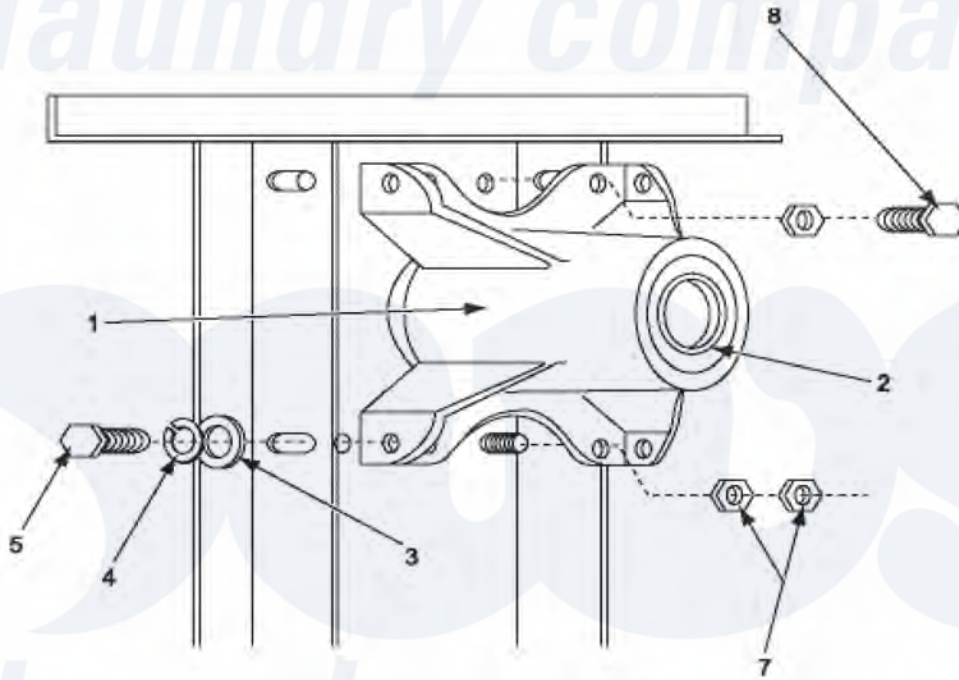

Dexter DCTD30 Bearing Housing Group

Dexter [Commercial Dexter DCTD30 Dryer Parts](#) Parts Diagram Bearing Housing Group
 Click on the part number to view part

Item	Original Part Number	Replaced By	Status	Part Description
*	9803-160-002			Housing Assy, Complete Bearing
1	9241-161-001			Housing, Bearing (included in assy)
2	9036-130-001			Bearing, Ball
*	9036-130-001			Bearing, Ball
"	9538-139-001			Spacer, Bearing (included in assy)
3	8641-581-009			Washer, Flat
4	8641-582-003			Lockwasher
5	9545-049-002		Not Available	Screw 3/8 x 3/4
6	8640-415-002			Nut, 3/8
*	8640-400-002			Nut, 5/16
"	8640-222-000			Nut, Hex

"	9306-006-000	Key, Tumbler Shaft
"	9908-040-001	Pulley Driven
"	9552-013-003	Not Available Shim
8	9545-049-001	Bolt

the laundry company[®]

the laundry company[®]

the laundry company[®]