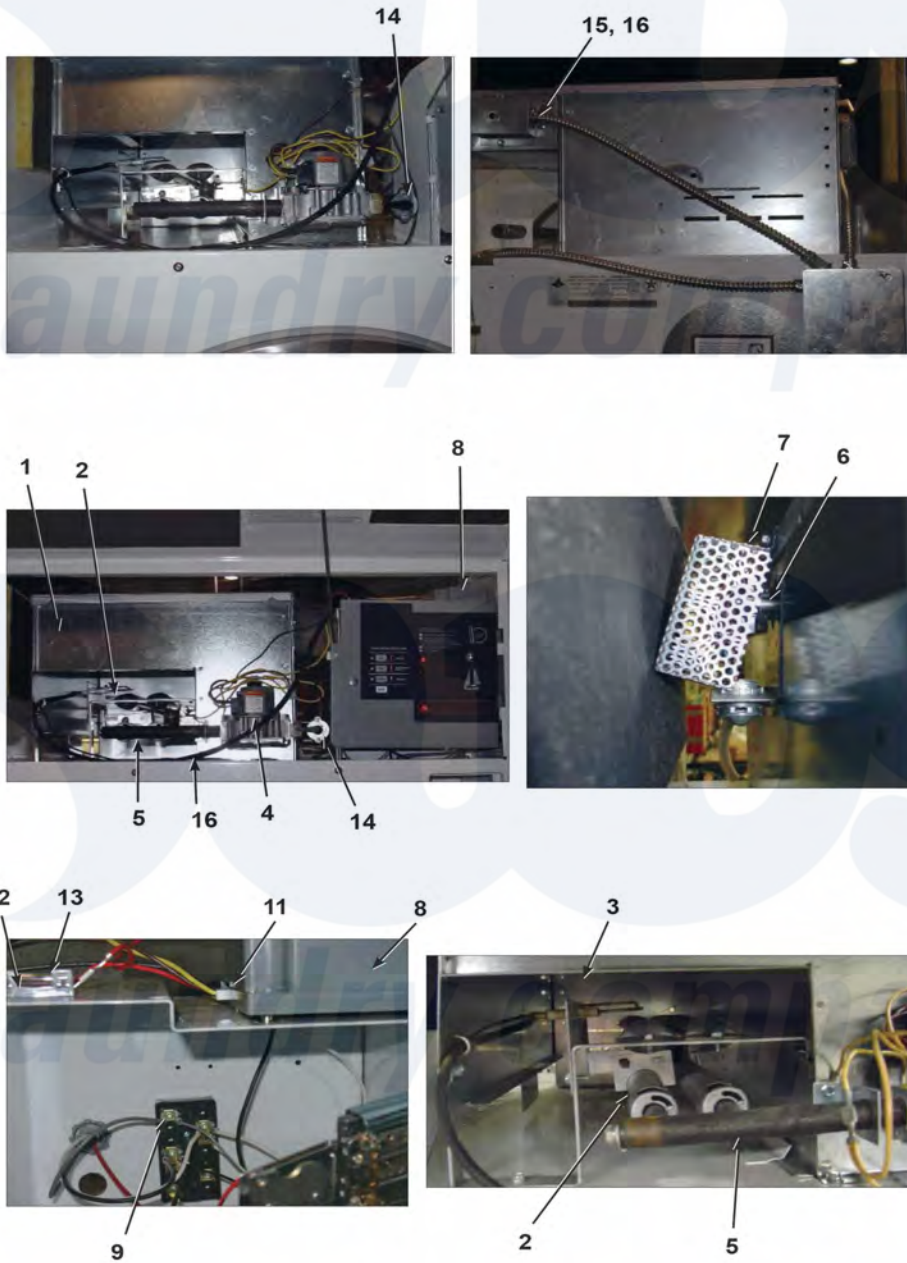

Dexter DCTD30 Burner Housing Group

Dexter Commercial Dexter DCTD30 Dryer Parts Parts Diagram Burner Housing Group
 Click on the part number to view part

Item	Original Part Number	Replaced By	Status	Part Description
1	9803-163-002			Housing Assy, Burner
*	9545-008-024			Screw HX Head Tapping (Mounts bracket housing to dryer)
2	9048-018-001			Burner, Main
*	9545-008-008			Screw, Burner to Support
3	9875-002-003			Electrode Assy, Ignition
*	9985-161-001			Bracket, Electrode Mtg
"	9545-008-024			Screw HX Head Tapping (Mounts bracket housing to dryer)
4	9857-134-001			Control Assy, Gas
5	9381-009-001			Manifold, Assy
*	9425-069-002			Orifice, Burner-Natural #30

"	9425-069-003		Orifice, Burner-LP #48
6	9576-203-002		Thermostat, Hi-Limit
*	9538-142-001		Spacer, Hi-Limit
"	9545-045-007	9545-010-001	Screw, Cross Recessed
7	9074-234-001		Cover, Hi-Limit Stat
*	9545-008-024		Screw HX Head Tapping (Mounts bracket housing to dryer)
8	9857-116-003		Control, Ignition Fenwall (3 trybox)
*	9545-044-002		Screw, Control Mtg
"	8640-411-003		Nut, Switch Locking
9	9897-026-001		Terminal Block
*	9545-031-004		Screw
"	9039-915-001		Bracket
"	9545-008-003		Screw, Gas Valve Mtg Bracket
10	9631-403-001		Wire Ass'y, High Voltage
11	9627-650-001		Harness Assembly, Low Voltage
12	9054-045-001		Fuseholder
13	8636-018-001		Fuse - 1.5 A.
*	8711-007-001		Transformer, Control
"	9545-012-009		Screw , Hx #10-32x1/2
"	9732-102-003		Kit, LP Conversion
"	9548-256-001		Support, Front
"	9545-008-008		Screw, Burner to Support
14	9379-164-001	9379-196-001	Valve-Gas Shutoff,
*	9458-020-003		Pipe, Gas Line
"	9918-002-002	Not Available	Boot Assy, Recirculation
"	9545-008-024		Screw HX Head Tapping (Mounts bracket housing to dryer)
"	9576-207-006		Thermostat, Safety
"	9545-045-008		Screw, Safety Stat Mtg
16	9825-057-002		Cover, Safety Stat
*	9545-008-024		Screw HX Head Tapping (Mounts bracket housing to dryer)