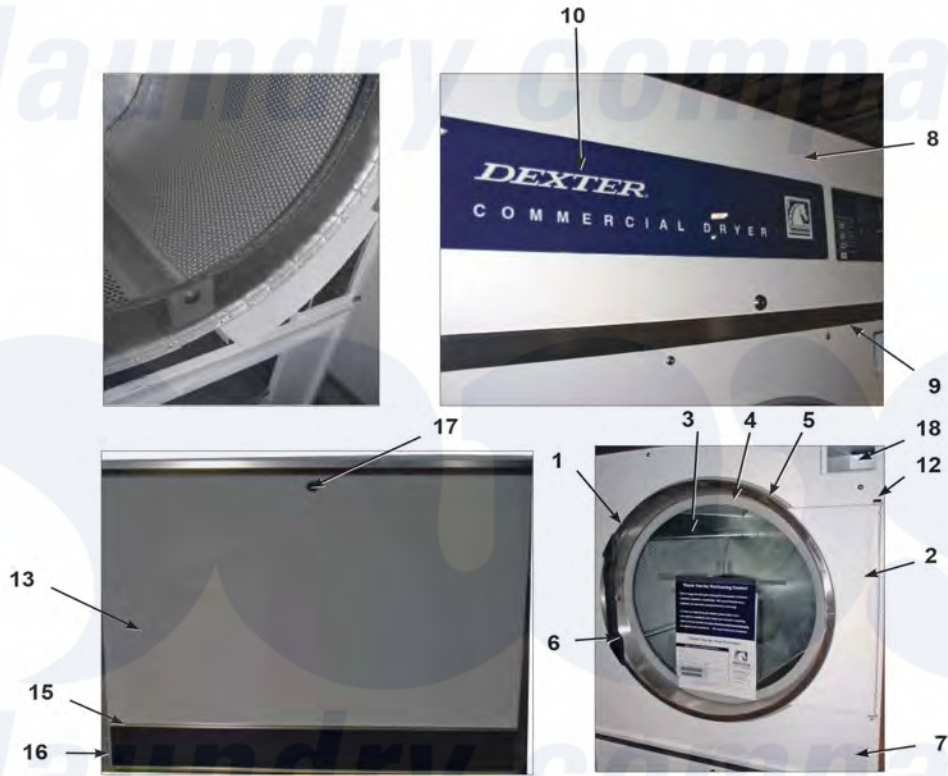

Dexter DCTD30 Cabinet Group

[Dexter Commercial Dexter DCTD30 Dryer Parts](#) Parts Diagram Cabinet Group
 Click on the part number to view part

Item	Original Part Number	Replaced By	Status	Part Description
*	9960-256-021	9960-256-021P		Door Assy. White
"	9960-256-022			Door Assy, Loading Complete (Almond)
"	9960-256-025	9960-256-025P		Door Assembly
1	9960-255-007	9960-255-008		Door Assy, Loading-SS(ring only)
2	9982-280-002			Plate Assy, Hinge (Wht)
"	9982-280-005			Plate Assy, Hinge (Alm)
"	9982-280-011			Plate Assy, Hinge (SS)
*	9545-012-015			Screw, Hinge to Door
"	8640-413-002			Nut, Hinge to Door
3	9212-002-003			Glass, Door
4	9206-164-009			Gasket, Glass