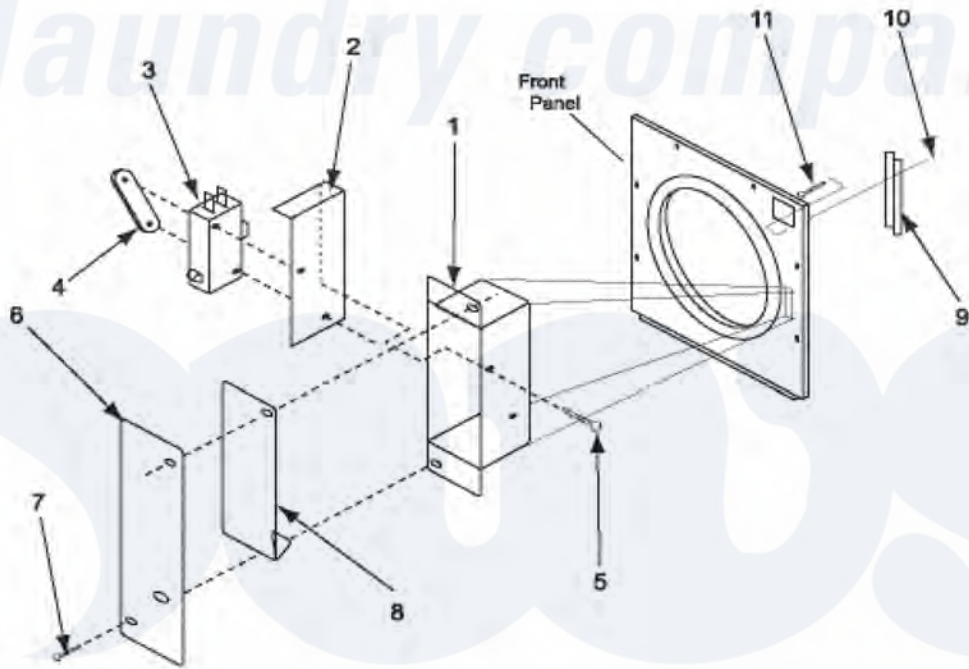

## Dexter DCTD30 Door Switch Group

Dexter Commercial Dexter DCTD30 Dryer Parts Parts Diagram Door Switch Group  
 Click on the part number to view part

Item	Original Part Number	Replaced By	Status	Part Description
1	<a href="#">9041-076-001</a>			Box, Door Switch (Lower)
2	<a href="#">9550-159-001</a>			Shield, Door Switch
3	<a href="#">9539-461-001</a>			Switch, Door
4	<a href="#">8640-401-001</a>			Nut, Special Twin
5	<a href="#">9545-020-001</a>			Screw, Switch Mtg
6	<a href="#">9074-255-001</a>			Cover, Switch Box
7	<a href="#">9545-008-020</a>			Screw
8	<a href="#">9008-004-001</a>			Actuator, Switch- Lower
9	<a href="#">6068-041-001</a>			Conduit, Lower Panel
10	<a href="#">9545-012-003</a>			Screw
*	<a href="#">8641-436-000</a>			Washer, Fiber

11 [8640-413-004](#)

Nut, Elastic Stop

\* 8220-127-001

Not Available

Wire Assembly, Black 48"

" 8220-127-002

Not Available

Wire Assembly, Blue 65"