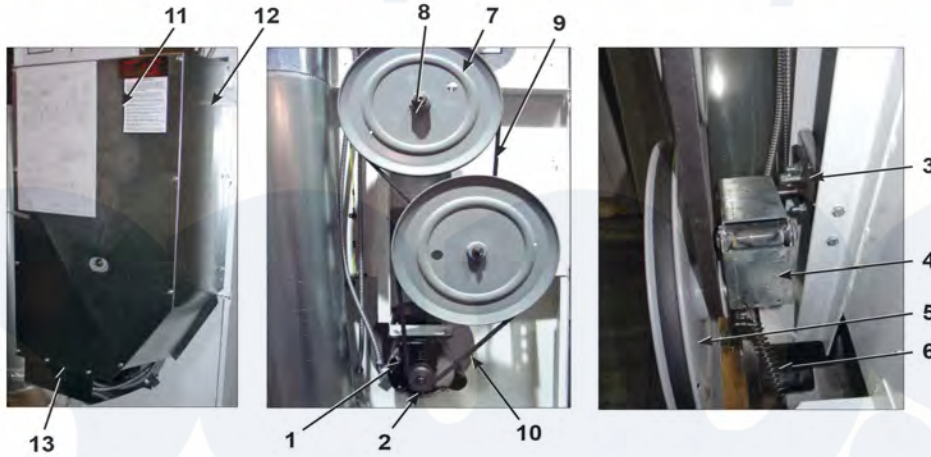

Dexter DCTD30 Drive Group

Dexter [Commercial Dexter DCTD30 Dryer Parts](#) Parts Diagram Drive Group
 Click on the part number to view part

Item	Original Part Number	Replaced By	Status	Part Description
1	9376-259-006	9732-205-006		30# Dryer Motor
"	9576-311-001		Not Available	Motor, Marathon after serial #210650
*	9545-014-004			Bolt, Motor Mtg
"	8640-400-003			Nut, Hex
2	9453-157-001			Pulley, Motor
*	9545-028-013			Screw, Set
3	9991-053-002			Support Assembly, Intermediate Pulley
*	9545-029-010			Bolt, Rd Hd 3/8-16 x 1 1/4
"	9545-029-012			Screw, 3/8-16 x 1 1/2
"	8640-415-004			Nut

"	8641-581-035		Washer, Flat
4	9861-022-001		Arm Assy-Tension, Complete
5	9908-039-001		Pulley Assy, Intermediate
*	9036-145-002		Bearing Assy (included in above)
"	9487-200-003		Ring-Retaining
6	9534-319-002		Spring, Tension
*	8641-581-035		Washer, Flat
7	9908-040-001		Pulley Driven
*	9306-006-000		Key, Tumbler Shaft
8	8640-222-000		Nut, Hex
*	8641-582-015		Washer, Lock
9	9040-073-004		Belt, Tumbler (wide)
10	9040-077-002		Belt, Motor Drive
11	9208-065-001	Not Available	Guard, Drive
12	9454-596-002		Panel, Side Guard (R,H,)
*	9454-595-002		Panel, Side Guard (L,H,)
13	9550-190-001		Shield, Motor
*	9545-008-003		Screw, Gas Valve Mtg Bracket
"	9545-008-024		Screw HX Head Tapping (Mounts bracket housing to dryer)