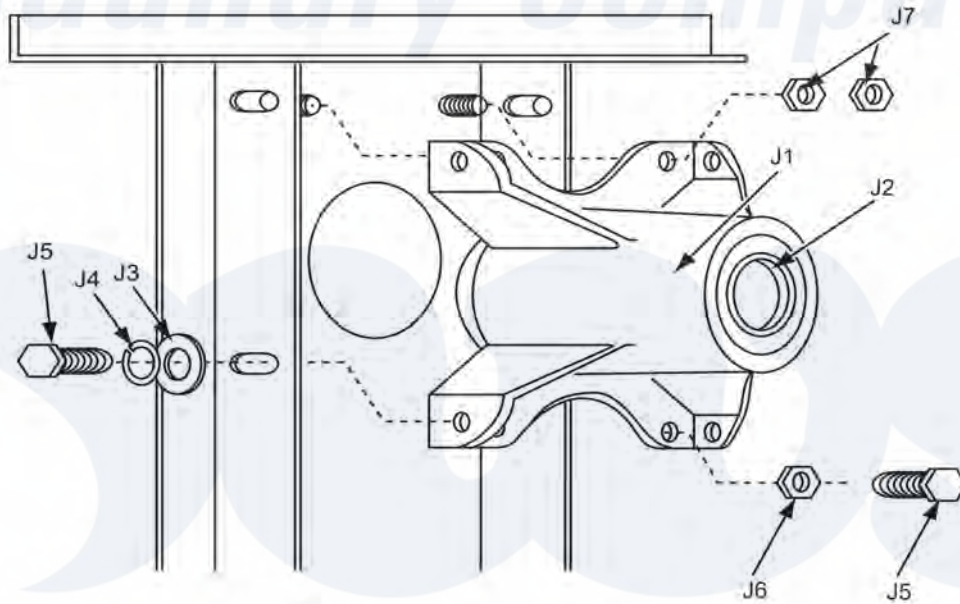

Dexter DDAD30 (10/2008) Bearing Housing Group

Dexter Commercial Dexter DDAD30 (10/2008) Dryer Parts Parts Diagram Bearing Housing Group
 Click on the part number to view part

Item	Original Part Number	Replaced By	Status	Part Description
J1	9241-161-002			Housing, Bearing
J2	9036-130-001			Bearing, Ball
*	9538-139-002			Spacer, Bearing
J5	9545-049-001			Bolt
J6	8640-415-001			Nut
J7	8640-400-002			Nut, 5/16
*	9803-160-003			Bearing Housing Complete Ass'y (includes bearings, spacer)
J4	9545-049-002		Not Available	Screw 3/8 x 3/4