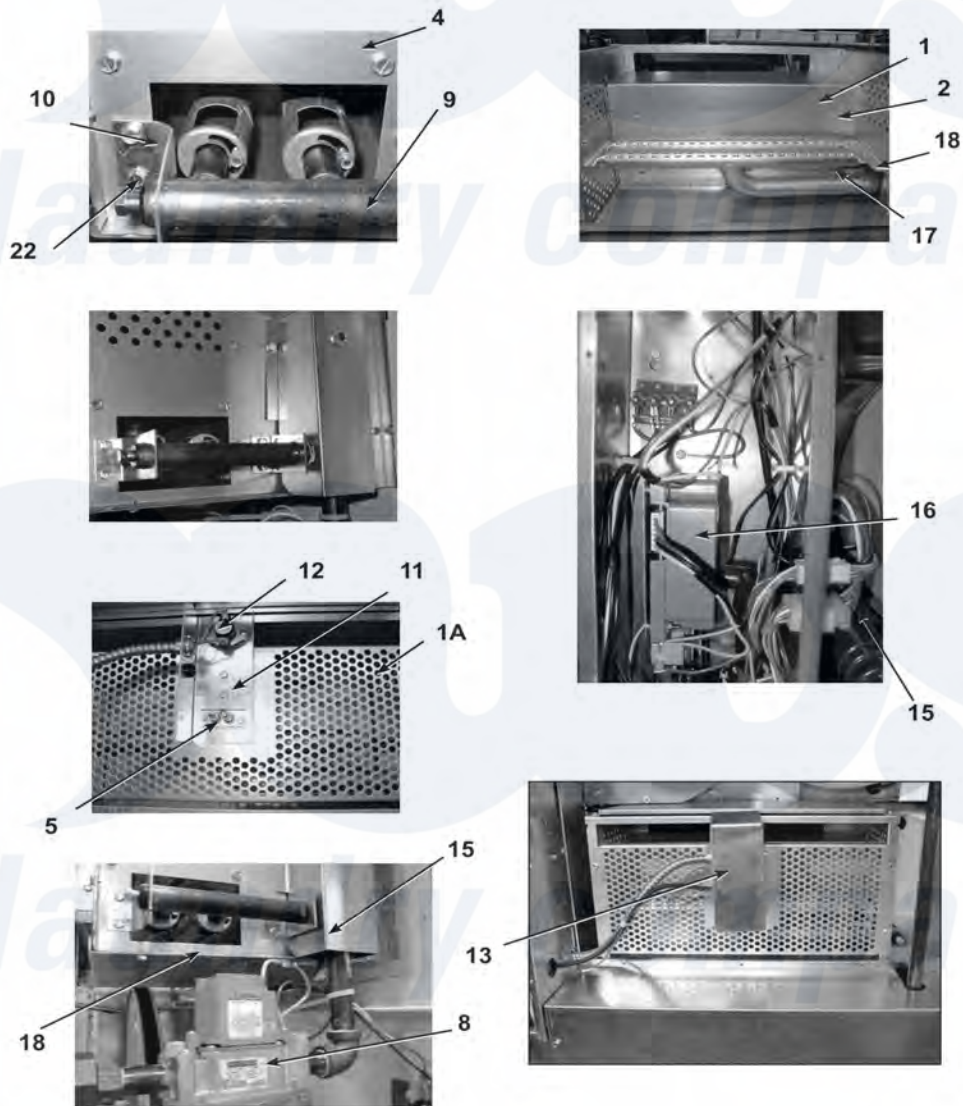

Dexter DDAD30 (10/2008) Burner Housing Group

Dexter [Commercial Dexter DDAD30 \(10/2008\) Dryer Parts](#) Parts Diagram Burner Housing Group
 Click on the part number to view part

Item	Original Part Number	Replaced By	Status	Part Description
1a	9452-730-001			Service Burner Plate FrontÉ
"	9452-729-001		Not Available	Service Plate baffle Recirculation Chamber Clean Out
2	9545-008-001			Screw 10-32 x 1/4
18	9003-220-001			Angle, Burner Support
17	9048-020-001			Burner, Main
4	9545-008-001			Screw 10-32 x 1/4
5	9875-002-003			Electrode Assy, Ignition
19	9545-045-001			Screw, Electrode Mtg
7	9379-186-001			Valve, Gas Shut Off
8	9857-134-001			Control Assy, Gas
9	9381-009-006			Manifold, Assy

10	9029-047-001		Bracket, Manifold
22	8615-104-038		Pipe Plug in end of Burner Manifold
11	9452-749-001	Not Available	Plate Assy, Hi-Limit Stat Ignitor
12	9576-203-002		Thermostat, Hi-Limit
13	9074-315-001		Cover, Hi-Limit Stat Ignitor
15	9825-058-001	Not Available	Cover, Safety Stat
16	9857-116-003		Control, Ignition Fenwall (3 trybox)
*	9803-199-001	Not Available	Housing Assembly, Burner
"	9545-008-006		Screws
"	9545-008-006		Screws
"	9545-008-006		Screws
"	9454-796-001		Panel, Back Burner Housing
"	9425-069-023		Orifice, Burner-Natural #125
"	9425-069-024		Orifice, Burner-LP #49
"	9039-915-001		Bracket
"	9545-008-006		Screws
"	9538-142-001		Spacer, Hi-Limit
"	9545-045-007	9545-010-001	Screw, Cross Recessed
"	9545-008-006		Screws
"	9576-207-008		Thermostat, Safety Shutoff
"	9545-008-006		Screws
"	9545-008-006		Screws
"	9550-173-001		Shield, Burner Inlet
"	9732-102-011		LP Kit for DDAD Dryers
"	8515-104-037	Not Available	Elbow 90 Black
"		Not Available	
"	8665-073-044	Not Available	Nipple 1/2" x 4 1/2" Black
"	8615-104-035		Union- 1/2, Black Iron
"	9458-020-002		Pipe Black
"	8615-104-034		Tee 1/2" x 1/2" x 1/2" Long Black
"	9838-018-001	Not Available	Welded One Piece Gas Pipe Assembly (Used After 9/07)
"	9381-012-001		Manifold, Assy