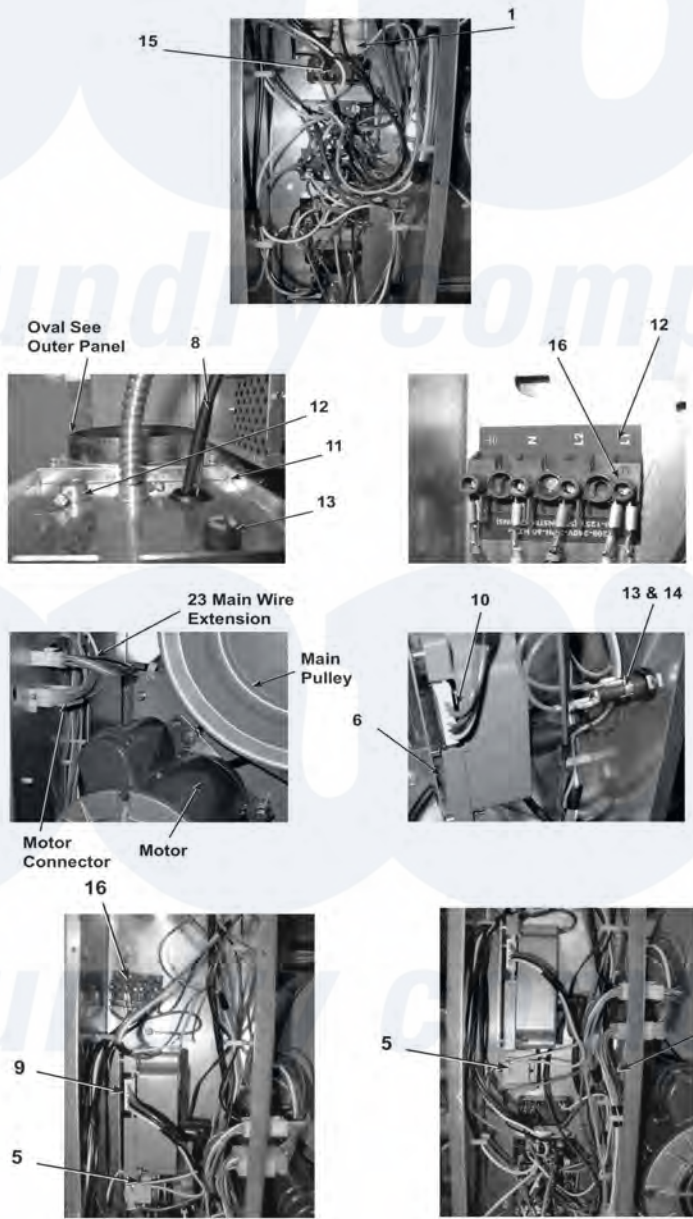

Dexter DDAD30 (10/2008) Control Assembly Group

the laundry company®

the laundry company®

the laundry company®

Dexter Commercial Dexter DDAD30 (10/2008) Dryer Parts Parts Diagram Control Assembly Group
 Click on the part number to view part

Item	Original Part Number	Replaced By	Status	Part Description
1	9074-317-001			Electric Box Cover Screws Only
2	8220-001-478			Wire Assembly Green 70
3	9897-026-002			Terminal Block Main Power Middle
4	9897-026-001			Terminal Block
5	8711-011-001			Transformer Ignition
6	9982-348-001		Not Available	Plate Assembly MTG Ignition Control
7	9857-116-003			Control, Ignition Fenwall (3 trybox)
8	9631-403-007	9631-403-009		Wire Assembly High Voltage Upper
9	9627-860-001			Wire Harness Ignition Control Upper

10	9627-860-002		Wire Harness Ignition Control Lower
11	9053-067-002		Bushing Wire 7/8"
12	8653-068-003		Connector Conduit 3/8" STR
13	9200-001-002		Fuseholder
14	8636-018-001		Fuse - 1.5 A.
15	5192-298-001		Relay Power (before Serial # 217612)
16	9897-036-002		Terminal Block Assembly Main Power Inlet
17	8220-062-036		Wire Assembly Red/Black 14"
18	8220-062-037		Wire Assembly Red/White 14"
19	8220-062-038		Wire Assembly White 14"
20	9627-859-001	9627-859-002	Wiring Harness
21	9627-864-001		Wire Harness Motor Extension
22	9558-031-001		Strip Terminal Marker (Behind Input Power) to above #3
*	9857-169-001	Not Available	Control Assmbl Complete (all below included)
"	8639-621-007		Screw, Green Grounding
"	8641-582-006		Lockwasher
"	9545-045-012	Not Available	Screw #8 ABxI 2 for terminal block
"	9545-008-024		Screw HX Head Tapping (Mounts bracket housing to dryer)
"	9545-008-001		Screw 10-32 x 1/4
"	8640-411-003		Nut, Switch Locking
"	9631-403-006	9631-403-008	Wire Ass'y - High Voltage Lower
"	9545-045-012	Not Available	Screw #8 ABxI 2 for terminal block
"	9545-045-012	Not Available	Screw #8 ABxI 2 for terminal block
"	9527-007-001		Stand Off - Wire Saddle / Arrowhead
"	9545-031-005		Screw
"	9627-863-001		Wire Harness Main Extension