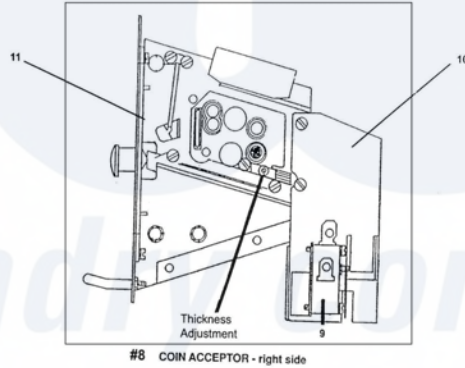

Dexter DDAD30 Coin Handling Group

[Dexter Commercial Dexter DDAD30 Dryer Parts](#) Parts Diagram Coin Handling Group
 Click on the part number to view part

Item	Original Part Number	Replaced By	Status	Part Description
2	9732-122-001	9807-099-001		Box Assembly Coin Vault ESD W/lock & Key Chrome
*	9942-034-002	9942-034-002P		DDAD Vault - Gray
"	9942-034-004	9942-034-004P		DDAD Vault-Almond
"	9942-034-003	9942-034-003P		DDAD Vault-White
1	9807-077-007			Box Assy, Coin
*	9982-338-001			Mounting Plate, Large Vault
"	8640-413-004			Nut, Elastic Stop
3	9349-033-001			Latch, Coin Box
4	8641-569-002			Washer, Wave
5	8641-583-001			Washer, Keeper
6	8641-581-008			Washer, Spacer- Thick

"	8641-581-010	Washer, Spacer- Thin
7	8650-012-002	Lock, Coin Box (w/key not included with 9732-122-001)
8	9021-001-010	Acceptor, Coin
*	9545-020-004	Screw, Acceptor Mtg
"	8640-424-002	Nut
9	9732-126-001	Switch (for coin acceptor with extra actuator)
10	9119-025-002	Acceptor Chute Ass'y w/o penny ejector
*	9119-025-001	OPTIONAL Acceptor Chute W/ penny rejector