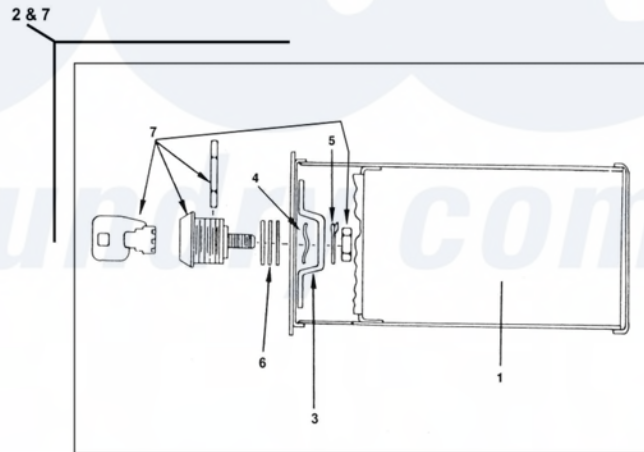

Dexter DDAD30 Coin Handling Group

[Dexter Commercial Dexter DDAD30 Dryer Parts](#) Parts Diagram Coin Handling Group
 Click on the part number to view part

Item	Original Part Number	Replaced By	Status	Part Description
2	9732-122-001	9807-099-001		Box Assembly Coin Vault ESD W/lock & Key Chrome
*	9942-034-002	9942-034-002P		DDAD Vault - Gray
"	9942-034-004	9942-034-004P		DDAD Vault-Almond
"	9942-034-003	9942-034-003P		DDAD Vault-White
1	9807-077-007			Box Assy, Coin
*	9982-338-001			Mounting Plate, Large Vault
"	8640-413-004			Nut, Elastic Stop
3	9349-033-001			Latch, Coin Box
4	8641-569-002			Washer, Wave
5	8641-583-001			Washer, Keeper
6	8641-581-008			Washer, Spacer- Thick

"	8641-581-010	Washer, Spacer- Thin
7	8650-012-002	Lock, Coin Box (w/key not included with 9732-122-001)
8	9021-001-010	Acceptor, Coin
*	9545-020-004	Screw, Acceptor Mtg
"	8640-424-002	Nut
9	9732-126-001	Switch (for coin acceptor with extra actuator)
10	9119-025-002	Acceptor Chute Ass'y w/o penny ejector
*	9119-025-001	OPTIONAL Acceptor Chute W/ penny rejector