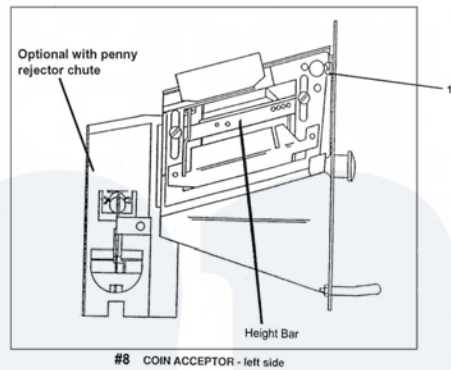

Dexter DDAD30 Coin Handling Group

[Dexter Commercial Dexter DDAD30 Dryer Parts](#) Parts Diagram Coin Handling Group
 Click on the part number to view part

Item	Original Part Number	Replaced By	Status	Part Description
2	9732-122-001	9807-099-001		Box Assembly Coin Vault ESD W/lock & Key Chrome
*	9942-034-002	9942-034-002P		DDAD Vault - Gray
"	9942-034-004	9942-034-004P		DDAD Vault-Almond
"	9942-034-003	9942-034-003P		DDAD Vault-White
1	9807-077-007			Box Assy, Coin
*	9982-338-001			Mounting Plate, Large Vault
"	8640-413-004			Nut, Elastic Stop
3	9349-033-001			Latch, Coin Box
4	8641-569-002			Washer, Wave
5	8641-583-001			Washer, Keeper
6	8641-581-008			Washer, Spacer- Thick

"	8641-581-010	Washer, Spacer- Thin
7	8650-012-002	Lock, Coin Box (w/key not included with 9732-122-001)
8	9021-001-010	Acceptor, Coin
*	9545-020-004	Screw, Acceptor Mtg
"	8640-424-002	Nut
9	9732-126-001	Switch (for coin acceptor with extra actuator)
10	9119-025-002	Acceptor Chute Ass'y w/o penny ejector
*	9119-025-001	OPTIONAL Acceptor Chute W/ penny rejector