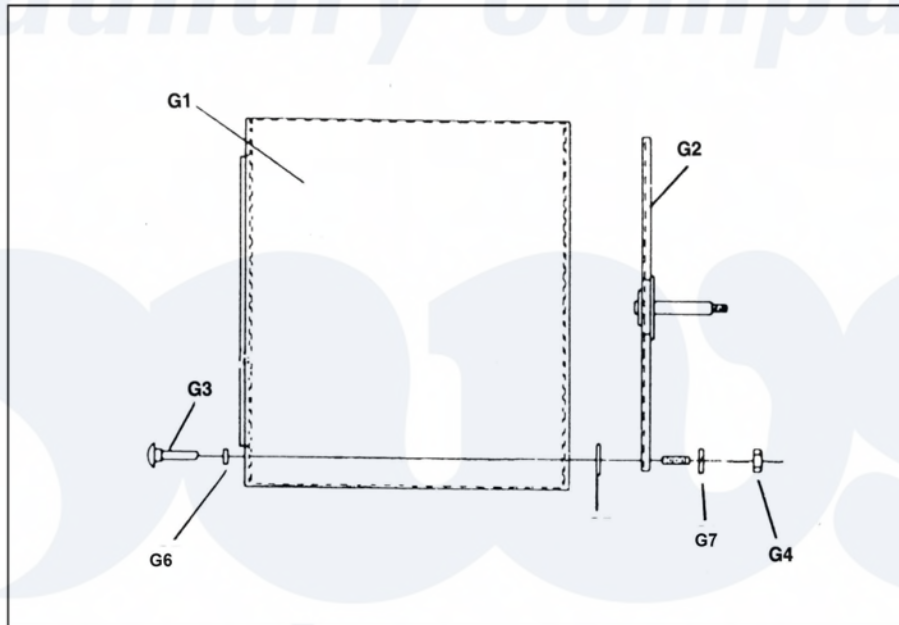

Dexter DDAD30 Tumbler Group

[Dexter Commercial Dexter DDAD30 Dryer Parts](#) Parts Diagram Tumbler Group
 Click on the part number to view part

Item	Original Part Number	Replaced By	Status	Part Description
"	9848-127-001	9848-127-001P		St.Tumbler w/Trun
G2	9568-011-001			Spider Assembly
G3	9497-019-003			Rod, Tumbler
G4	8640-415-004			Nut
G6	8641-554-001			Washer, Special
G7	9552-013-000			Shim
*	9848-126-002	9848-126-002P		SS Stack Tumbler
G1	9848-126-001	9848-126-001P		Stack Tumbler