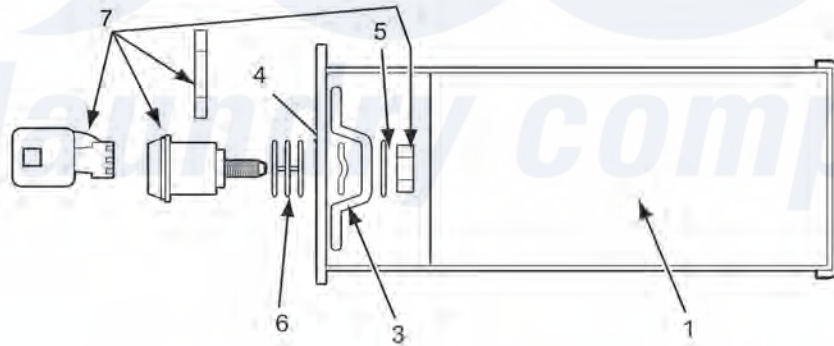

Dexter DDAD50KC Coin Handling Group

Dexter [Commercial Dexter DDAD50KC Dryer Parts](#) Parts Diagram Coin Handling Group
 Click on the part number to view part

Item	Original Part Number	Replaced By	Status	Part Description
*	9732-122-001	9807-099-001		Box Assembly Coin Vault ESD W/lock & Key Chrome
"	9942-035-002	9942-035-002P		DDAD50 Vault,gray
"	9942-035-004		Not Available	Vault, Assembly Almond
"	9942-035-003		Not Available	Vault, Assembly White
1	9807-077-007			Box Assy, Coin
*	9982-338-001			Mounting Plate, Large Vault
"	8640-413-004			Nut, Elastic Stop
3	9349-033-001			Latch, Coin Box
4	8641-569-002			Washer, Wave
5	8641-583-001			Washer, Keeper
6	8641-581-008			Washer, Spacer- Thick

"	8641-581-010	Washer, Spacer- Thin
7	8650-012-002	Lock, Coin Box (w/key not included with 9732-122-001)
*	9021-001-010	Acceptor, Coin
"	9545-053-002	Screw
"	8640-424-002	Nut
9	9732-126-001	Switch (for coin acceptor with extra actuator)
11	9119-025-002	Acceptor Chute Ass'y w/o penny ejector
*	9119-025-001	OPTIONAL Acceptor Chute W/ penny rejector