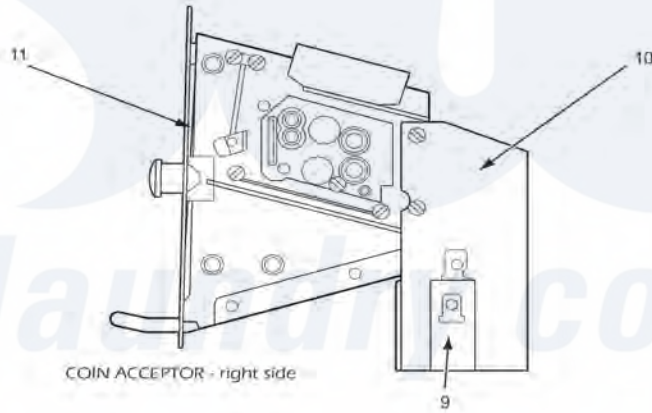

Dexter DDAD50KC Coin Handling Group

Dexter [Commercial Dexter DDAD50KC Dryer Parts](#) Parts Diagram Coin Handling Group
 Click on the part number to view part

Item	Original Part Number	Replaced By	Status	Part Description
*	9732-122-001	9807-099-001		Box Assembly Coin Vault ESD W/lock & Key Chrome
"	9942-035-002	9942-035-002P		DDAD50 Vault,gray
"	9942-035-004		Not Available	Vault, Assembly Almond
"	9942-035-003		Not Available	Vault, Assembly White
1	9807-077-007			Box Assy, Coin
*	9982-338-001			Mounting Plate, Large Vault
"	8640-413-004			Nut, Elastic Stop
3	9349-033-001			Latch, Coin Box
4	8641-569-002			Washer, Wave
5	8641-583-001			Washer, Keeper
6	8641-581-008			Washer, Spacer- Thick

"	8641-581-010	Washer, Spacer- Thin
7	8650-012-002	Lock, Coin Box (w/key not included with 9732-122-001)
*	9021-001-010	Acceptor, Coin
"	9545-053-002	Screw
"	8640-424-002	Nut
9	9732-126-001	Switch (for coin acceptor with extra actuator)
11	9119-025-002	Acceptor Chute Ass'y w/o penny ejector
*	9119-025-001	OPTIONAL Acceptor Chute W/ penny rejector