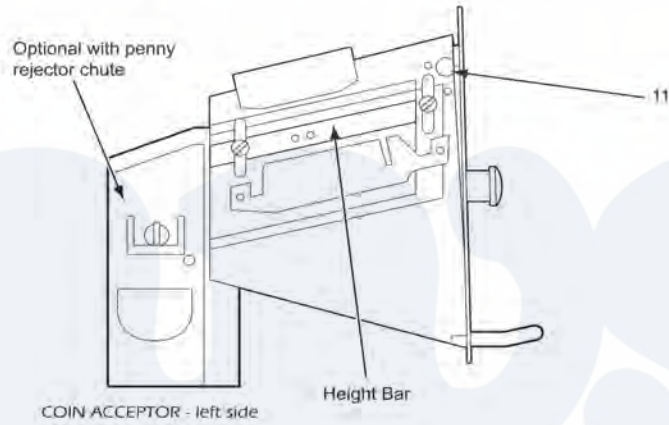

Dexter DDAD50KC Coin Handling Group

Dexter [Commercial Dexter DDAD50KC Dryer Parts](#) Parts Diagram Coin Handling Group
 Click on the part number to view part

Item	Original Part Number	Replaced By	Status	Part Description
*	9732-122-001	9807-099-001		Box Assembly Coin Vault ESD W/lock & Key Chrome
"	9942-035-002	9942-035-002P		DDAD50 Vault,gray
"	9942-035-004		Not Available	Vault, Assembly Almond
"	9942-035-003		Not Available	Vault, Assembly White
1	9807-077-007			Box Assy, Coin
*	9982-338-001			Mounting Plate, Large Vault
"	8640-413-004			Nut, Elastic Stop
3	9349-033-001			Latch, Coin Box
4	8641-569-002			Washer, Wave
5	8641-583-001			Washer, Keeper
6	8641-581-008			Washer, Spacer- Thick

"	8641-581-010	Washer, Spacer- Thin
7	8650-012-002	Lock, Coin Box (w/key not included with 9732-122-001)
*	9021-001-010	Acceptor, Coin
"	9545-053-002	Screw
"	8640-424-002	Nut
9	9732-126-001	Switch (for coin acceptor with extra actuator)
11	9119-025-002	Acceptor Chute Ass'y w/o penny ejector
*	9119-025-001	OPTIONAL Acceptor Chute W/ penny rejector