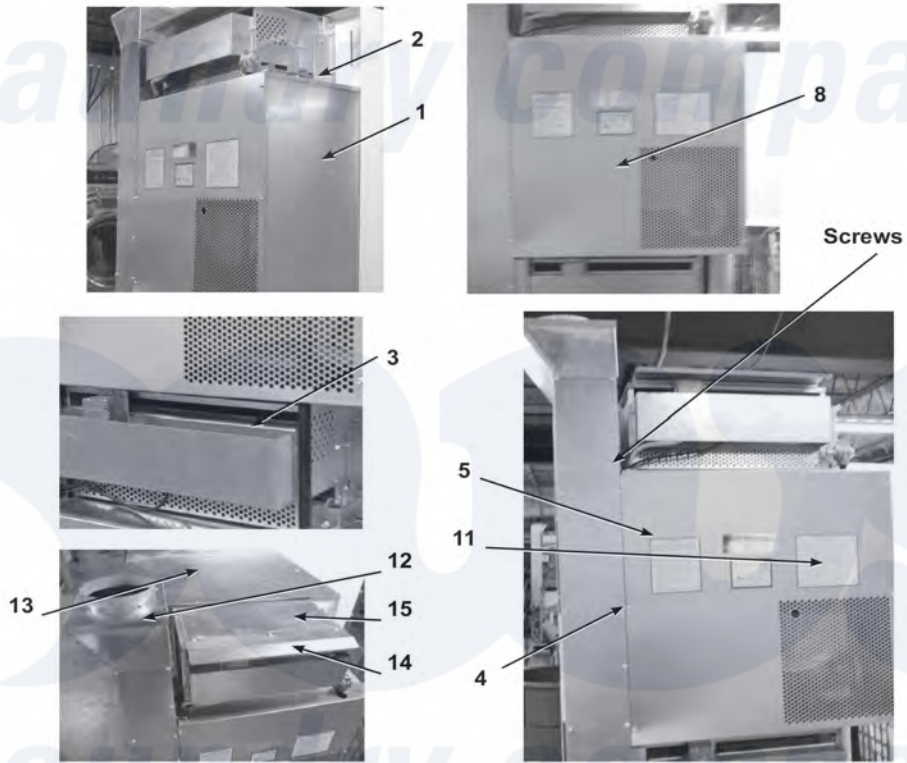

## Dexter DDAD50KC Rear Panel & Cover Group

Dexter [Commercial Dexter DDAD50KC Dryer Parts](#) Parts Diagram Rear Panel & Cover Group  
 Click on the part number to view part

Item	Original Part Number	Replaced By	Status	Part Description
1	<a href="#">9208-078-001</a>			Rear Guard Side Panel 1
2	9208-079-001		Not Available	Rear guard Top Upper
*	<a href="#">9074-325-001</a>			Power Main Input Cover
4	<a href="#">9545-008-006</a>			Screws
5	<a href="#">8502-649-001</a>			Label - Connection Electrical
*	9208-082-001		Not Available	Rear Guard top, Lower
7	9208-082-024		Not Available	Screw 10 AB x 3/8
8	<a href="#">9208-081-001</a>			Rear Guard Back Panel
9	9059-065-001		Not Available	Band - Edge, Plastic Sping
10	<a href="#">8502-600-001</a>			Label Warning & Notice
11	<a href="#">8502-645-001</a>			Label Instruction

12	<a href="#">9791-002-001</a>	<a href="#">9109-114-001</a>		Transition
13	9074-320-001		Not Available	Cover, Cabinet (Top)
14	9074-321-001		Not Available	Top Panel Burner Housing Cover
15	9550-189-001		Not Available	Shield, Burner Inlet
16	9208-077-001		Not Available	Wire Guard Upper, Lower Keeps Against Duct Housing