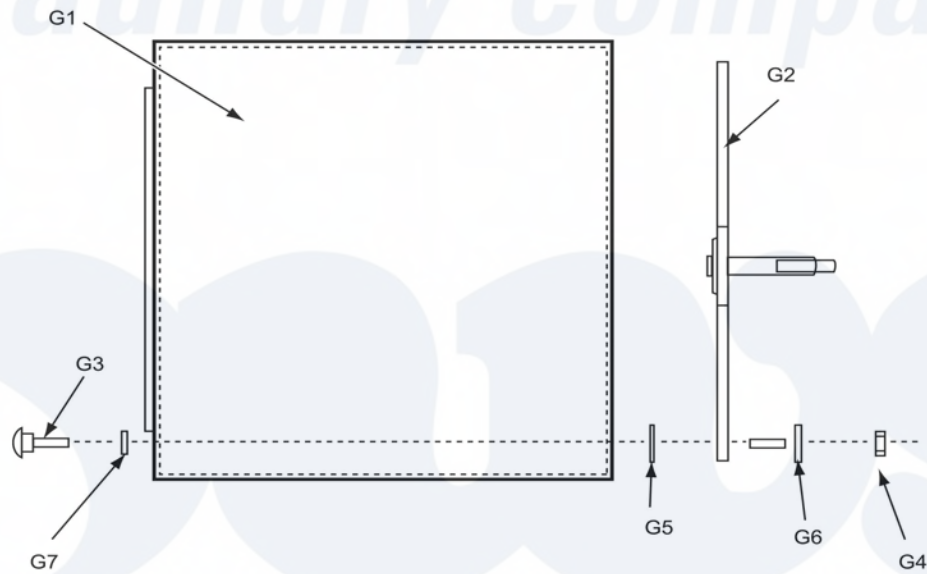

# Dexter DDAD50KC Tumbler Group

Dexter Commercial [Dexter DDAD50KC Dryer Parts](#) Parts Diagram Tumbler Group  
 Click on the part number to view part

Item	Original Part Number	Replaced By	Status	Part Description
"	<a href="#">9848-131-001</a>			Tumbler Assembly Galvanized w/spider
G2	<a href="#">9568-013-001</a>			Spider Assembly
G3	<a href="#">9497-226-002</a>			Rod, Tumbler
G4	<a href="#">8640-417-005</a>			Nut, 1/2 - 13
G6	<a href="#">8641-590-002</a>			Washer, Special
G7	<a href="#">9552-013-000</a>			Shim
*	9848-130-002		Not Available	Tumbler Assembly Stainless Steel
G1	<a href="#">9848-130-001</a>			Tumber Assembly Galvanized