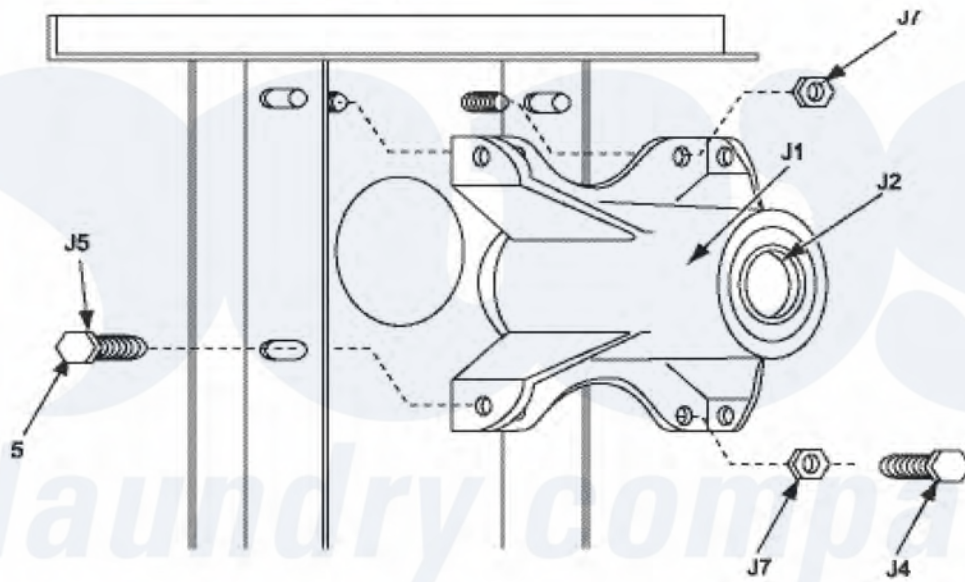

Dexter DDBD50 (Spring 2011) Bearing Housing Group

Dexter [Commercial Dexter DDBD50 \(Spring 2011\) Dryer Parts](#) Parts Diagram Bearing Housing Group
 Click on the part number to view part

Item	Original Part Number	Replaced By	Status	Part Description
J1	9241-189-002		Not Available	Housing, Bearing
J2	9036-159-003			Bearing, Ball Rear
*	9538-183-001		Not Available	Spacer, Bearing
"	9036-159-003			Bearing, Ball Rear
J5	9545-017-017			Bolt, 1/2 x 3/4
J7	8640-417-002			Nut
*	9803-201-001			Bearing Housing Complete Ass'y (includes bearings, spacer)
J4	9545-017-018			Screw 1/2 x 1 1/2