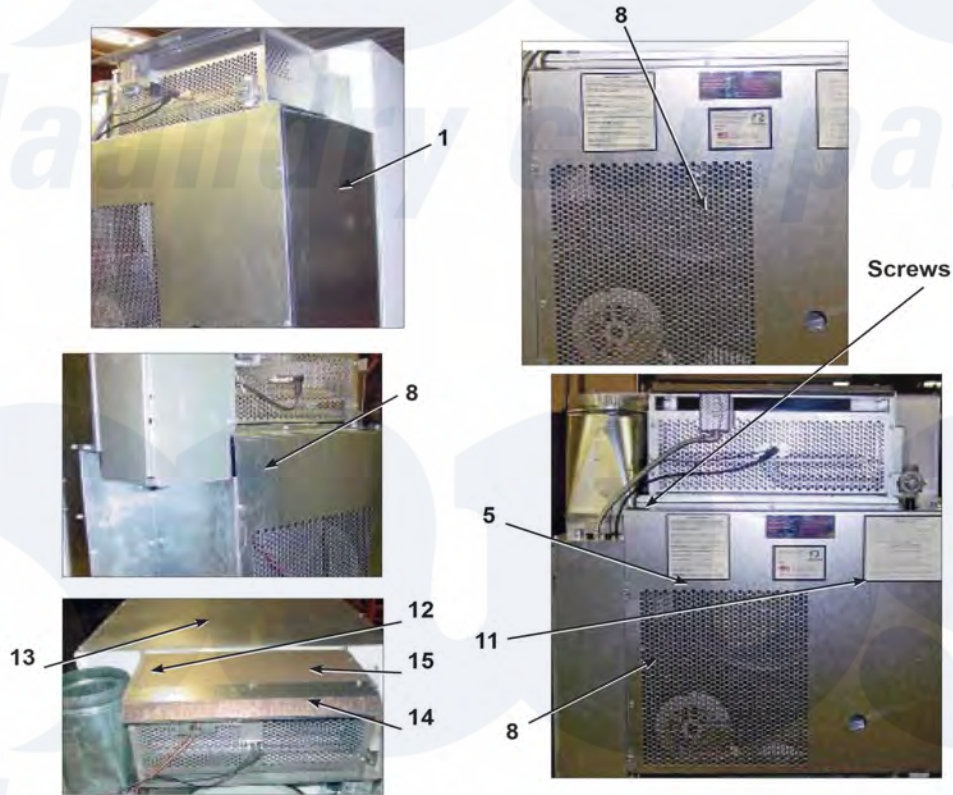

Dexter DDBD50 (Spring 2011) Rear Panel & Cover Group

Dexter Commercial Dexter DDBD50 (Spring 2011) Dryer Parts Parts Diagram Rear Panel & Cover Group
 Click on the part number to view part

Item	Original Part Number	Replaced By	Status	Part Description
1	9208-090-001			Rear Guard Side Panel 1
4	9545-008-024			Screw HX Head Tapping (Mounts bracket housing to dryer)
5	8502-649-001			Label - Connection Electrical
8	9208-089-001			Rear Guard Back Panel
10	8502-600-001			Label Warning & Notice
11	8502-645-001			Label Instruction
12	9109-113-001			Top Duct w/ Round
13	9074-320-001		Not Available	Cover, Cabinet (Top)
14	9550-188-001		Not Available	Top Burner Housing Heat Shield Inlet
15	9074-321-001		Not Available	Top Panel Burner Housing Cover