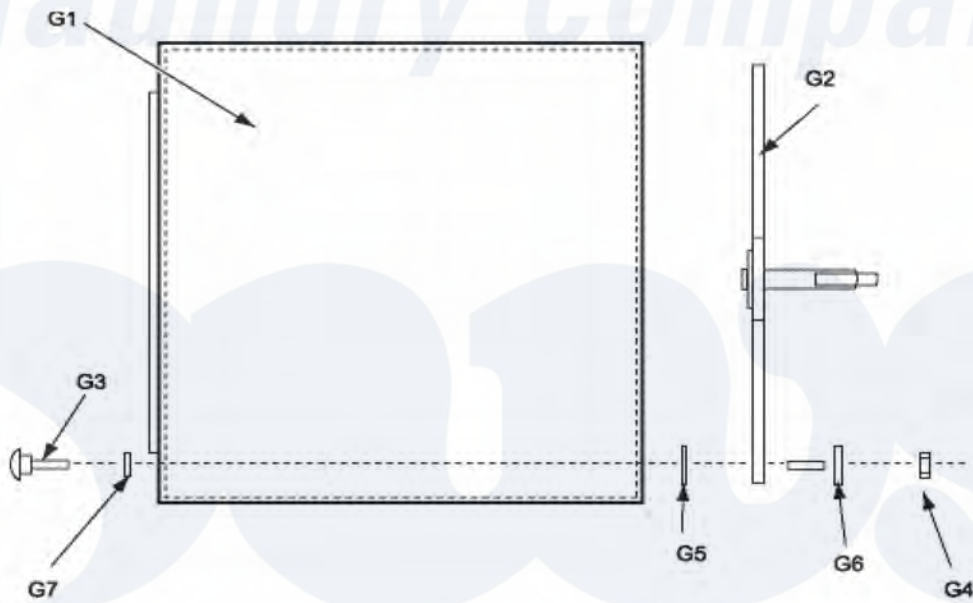

Dexter DDBD50 (Spring 2011) Tumbler Group

Dexter Commercial Dexter DDBD50 (Spring 2011) Dryer Parts Parts Diagram Tumbler Group
 Click on the part number to view part

Item	Original Part Number	Replaced By	Status	Part Description
"	9848-131-001			Tumbler Assembly Galvanized w/spider
G2	9568-013-001			Spider Assembly
G3	9497-226-002			Rod, Tumbler
G4	8640-417-005			Nut, 1/2 - 13
G6	8641-590-002			Washer, Special
G7	9552-013-000			Shim
*	9848-130-002		Not Available	Tumbler Assembly Stainless Steel
G1	9848-130-001			Tumber Assembly Galvanized