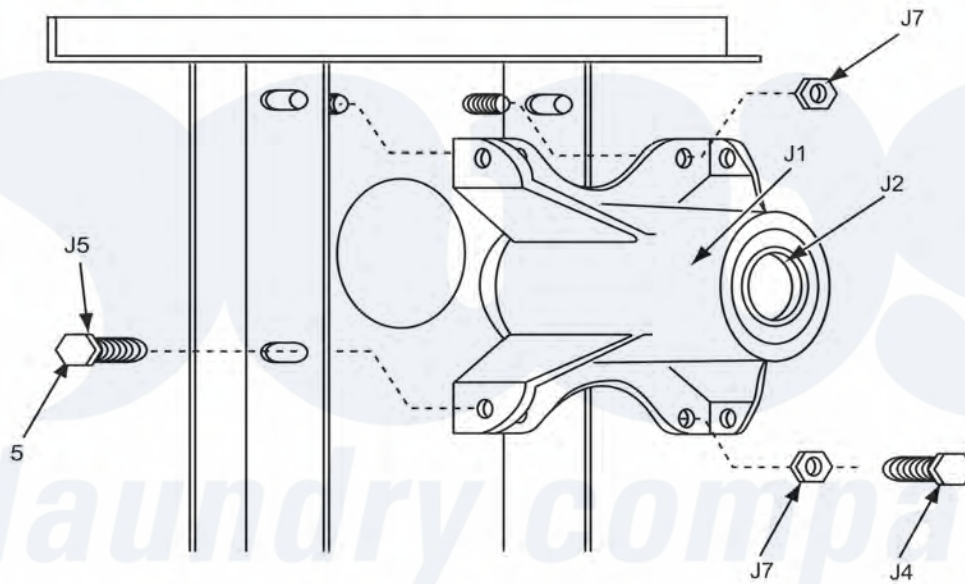

Dexter DDBD50KC Bearing Housing Group

Dexter [Commercial Dexter DDBD50KC Dryer Parts](#) Parts Diagram Bearing Housing Group
 Click on the part number to view part

Item	Original Part Number	Replaced By	Status	Part Description
J1	9241-189-002		Not Available	Housing, Bearing
J2	9036-159-003			Bearing, Ball Rear
*	9538-183-001		Not Available	Spacer, Bearing
J5	9545-017-017			Bolt, 1/2 x 3/4
J7	8640-417-002			Nut
*	9803-201-001			Bearing Housing Complete Ass'y (includes bearings, spacer)
J4	9545-017-018			Screw 1/2 x 1 1/2
*	9056-159-001		Not Available	Bearing Front