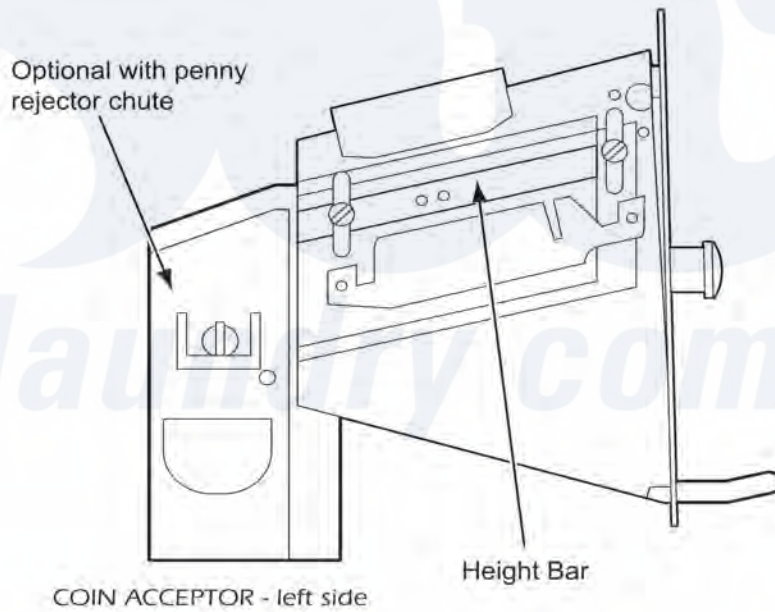

Dexter DDBD50KC Coin Handling Group

Dexter [Commercial Dexter DDBD50KC Dryer Parts](#) Parts Diagram Coin Handling Group
 Click on the part number to view part

Item	Original Part Number	Replaced By	Status	Part Description
*	9942-038-002			Vault, Assembly Gray (SS front panel)
"	9942-038-004		Not Available	Vault, Assembly Almond
"	9942-038-003		Not Available	Vault, Assembly White
1	9807-099-002			Box Assembly, Coin
*	9982-338-001			Mounting Plate, Large Vault
"	8640-413-004			Nut, Elastic Stop
"	9021-001-010			Acceptor, Coin
"	9545-053-002			Screw
9	9732-126-001			Switch (for coin acceptor with extra actuator)
11	0110-025-002			Acceptor Chute Ass'y w/o penny

9119-025-002

ejector

*

9119-025-001

OPTIONAL Acceptor Chute W/
penny rejector

WWS
the laundry company®

WWS
the laundry company®

WWS
the laundry company®