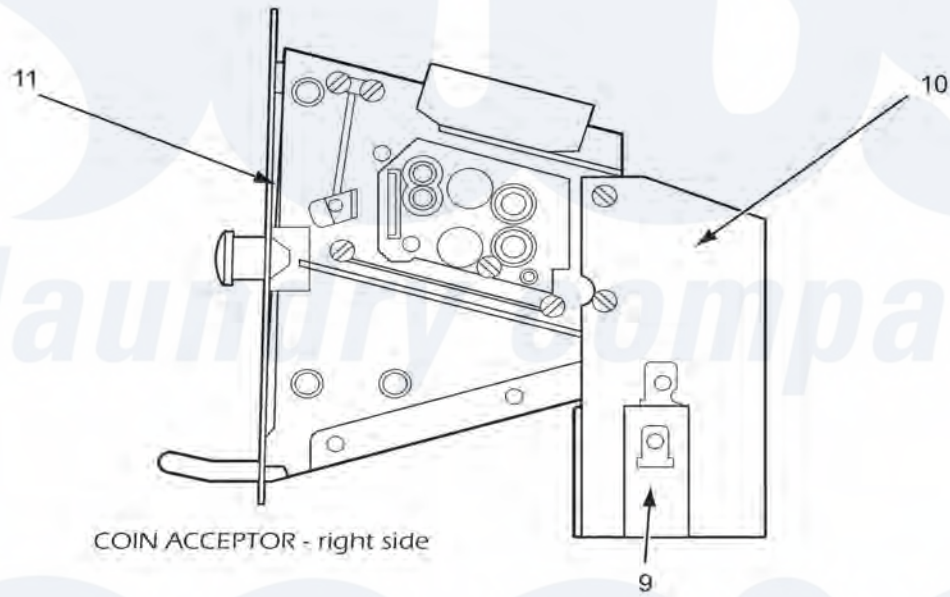

Dexter DDBD50KC Coin Handling Group

Dexter [Commercial Dexter DDBD50KC Dryer Parts](#) Parts Diagram Coin Handling Group
 Click on the part number to view part

Item	Original Part Number	Replaced By	Status	Part Description
*	9942-038-002			Vault, Assembly Gray (SS front panel)
"	9942-038-004		Not Available	Vault, Assembly Almond
"	9942-038-003		Not Available	Vault, Assembly White
1	9807-099-002			Box Assembly, Coin
*	9982-338-001			Mounting Plate, Large Vault
"	8640-413-004			Nut, Elastic Stop
"	9021-001-010			Acceptor, Coin
"	9545-053-002			Screw
9	9732-126-001			Switch (for coin acceptor with extra actuator)
11	0110-025-002			Acceptor Chute Ass'y w/o penny

9119-025-002

ejector

*

9119-025-001

OPTIONAL Acceptor Chute W/
penny rejector

WWS
the laundry company®

WWS
the laundry company®

WWS
the laundry company®