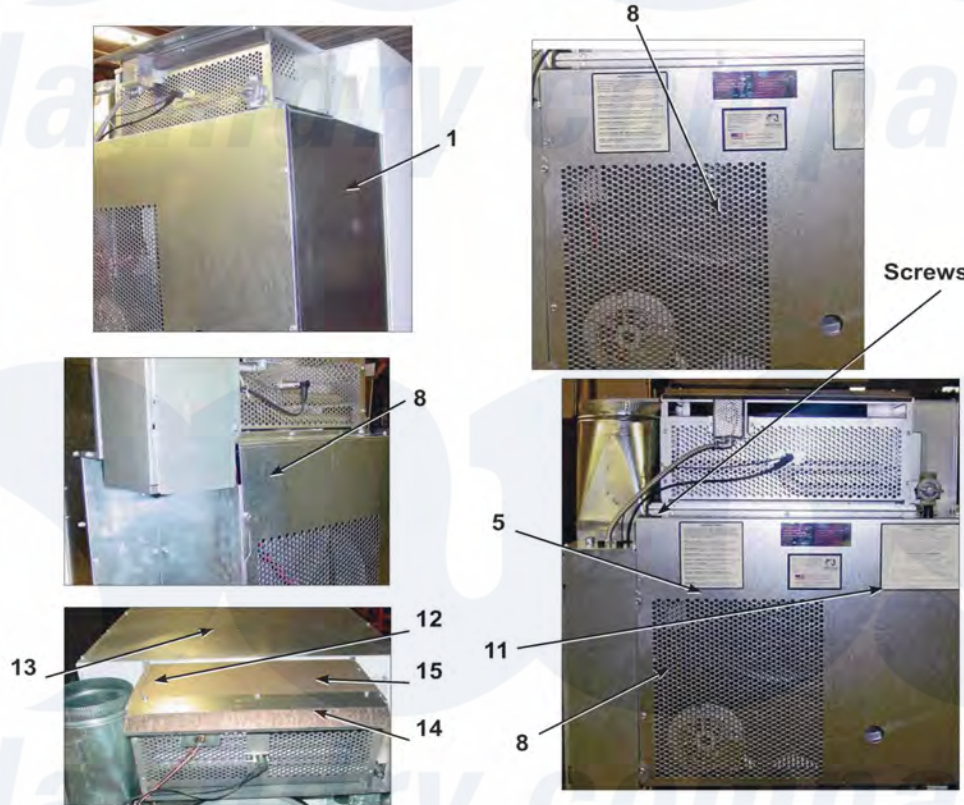

## Dexter DDBD50KC Rear Panel & Cover Group

Dexter [Commercial Dexter DDBD50KC Dryer Parts](#) Parts Diagram Rear Panel & Cover Group  
 Click on the part number to view part

Item	Original Part Number	Replaced By	Status	Part Description
1	<a href="#">9208-090-001</a>			Rear Guard Side Panel 1
4	<a href="#">9545-008-024</a>			Screw HX Head Tapping (Mounts bracket housing to dryer)
5	<a href="#">8502-649-001</a>			Label - Connection Electrical
8	<a href="#">9208-089-001</a>			Rear Guard Back Panel
10	<a href="#">8502-600-001</a>			Label Warning & Notice
11	<a href="#">8502-645-001</a>			Label Instruction
12	<a href="#">9109-113-001</a>			Top Duct w/ Round
13	9074-320-001		Not Available	Cover, Cabinet (Top)
14	9550-188-001		Not Available	Top Burner Housing Heat Shield Inlet
15	9074-321-001		Not Available	Top Panel Burner Housing Cover