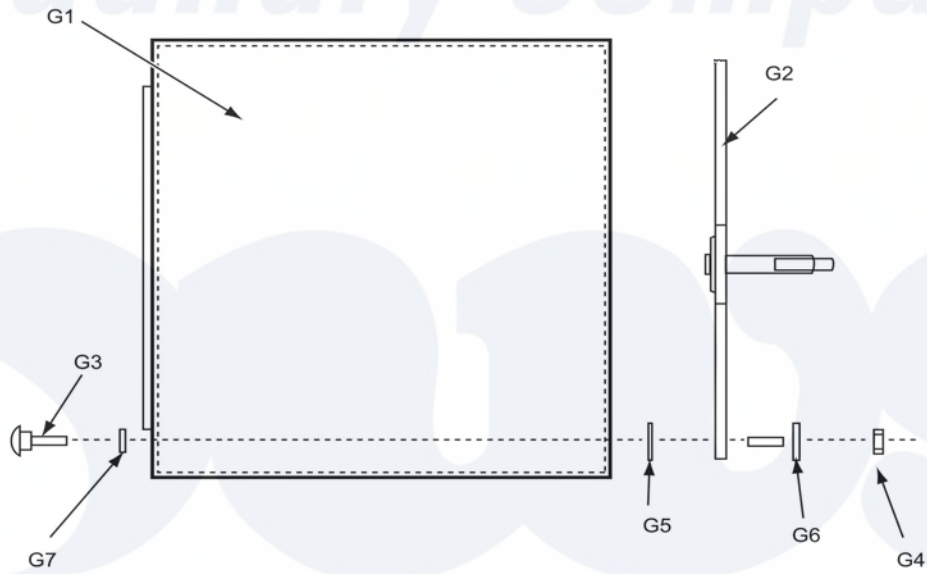

## Dexter DDBD50KC Tumbler Group

Dexter Commercial [Dexter DDBD50KC Dryer Parts](#) Parts Diagram Tumbler Group  
 Click on the part number to view part

Item	Original Part Number	Replaced By	Status	Part Description
"	<a href="#">9848-131-001</a>			Tumbler Assembly Galvanized w/spider
G2	<a href="#">9568-013-001</a>			Spider Assembly
G3	<a href="#">9497-226-002</a>			Rod, Tumbler
G4	<a href="#">8640-417-005</a>			Nut, 1/2 - 13
G6	<a href="#">8641-590-002</a>			Washer, Special
G7	<a href="#">9552-013-000</a>			Shim
*	9848-130-002		Not Available	Tumbler Assembly Stainless Steel
G1	<a href="#">9848-130-001</a>			Tumber Assembly Galvanized