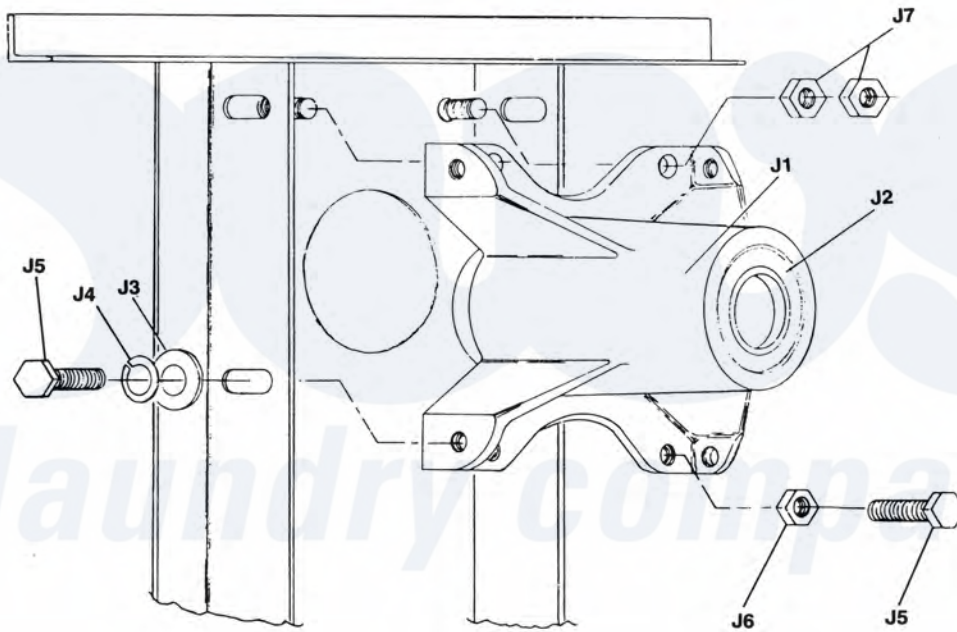

## Dexter DL2X30 Bearing Housing Group

Dexter [Commercial Dexter DL2X30 Dryer Parts](#) Parts Diagram Bearing Housing Group  
 Click on the part number to view part

Item	Original Part Number	Replaced By	Status	Part Description
J1	<a href="#">9241-161-002</a>			Housing, Bearing
J2	<a href="#">9036-130-001</a>			Bearing, Ball
*	<a href="#">9538-139-002</a>			Spacer, Bearing
J3	<a href="#">8641-581-009</a>			Washer, Flat
J4	<a href="#">8641-582-003</a>			Lockwasher
J5	<a href="#">9545-049-001</a>			Bolt
J6	<a href="#">8640-415-002</a>			Nut, 3/8
J7	<a href="#">8640-400-002</a>			Nut, 5/16
*	<a href="#">9803-160-003</a>			Bearing Housing Complete Ass'y (includes bearings, spacer)