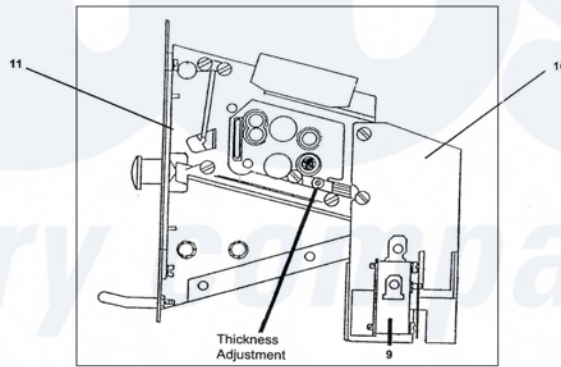

Dexter DL2X30 Coin Handling Group

Coin Handling Group

#8 COIN ACCEPTOR - right side

#8 COIN ACCEPTOR - left side

2 & 7

Dexter Commercial Dexter DL2X30 Dryer Parts Parts Diagram Coin Handling Group
 Click on the part number to view part

Item	Original Part Number	Replaced By	Status	Part Description
2	9732-122-001	9807-099-001		Box Assembly Coin Vault ESD W/lock & Key Chrome
*	9942-025-003	9942-025-003P		Coin Vault
"	9942-025-004			Vault, Ass'y Almond
"	9942-025-005			Vault, Ass'y White
"	9545-008-026			Screw, Vault Mtg
1	9807-077-007			Box Assy, Coin
3	9349-033-001			Latch, Coin Box
4	8641-569-002			Washer, Wave
5	8641-583-001			Washer, Keeper
6	8641-581-008			Washer, Spacer- Thick
"	8641-581-010			Washer, Spacer- Thin

7	8650-012-002	Lock, Coin Box (w/key not included with 9732-122-001)
8	9021-001-010	Acceptor, Coin
*	9545-020-004	Screw, Acceptor Mtg
"	8640-424-002	Nut
9	9732-126-001	Switch (for coin acceptor with extra actuator)
10	9119-025-002	Acceptor Chute Ass'y w/o penny ejector
*	9119-025-001	OPTIONAL Acceptor Chute W/ penny rejector
11	9486-133-001	Button Coin Return Retainer