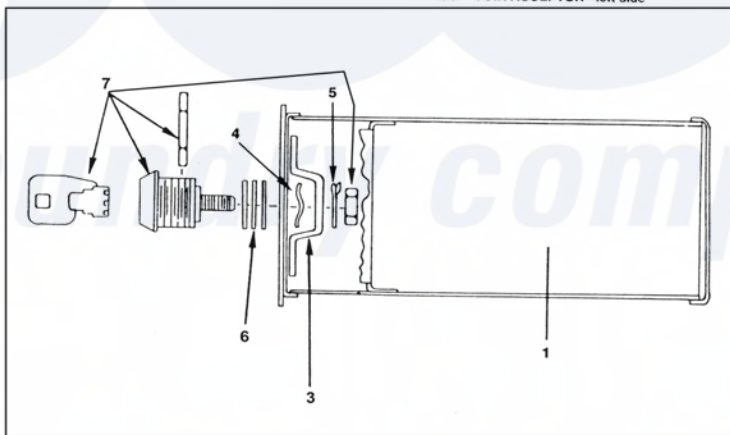

Dexter DL2X30 Coin Handling Group

Coin Handling Group

#8 COIN ACCEPTOR - right side

#8 COIN ACCEPTOR - left side

2 & 7

Dexter Commercial Dexter DL2X30 Dryer Parts Parts Diagram Coin Handling Group
 Click on the part number to view part

Item	Original Part Number	Replaced By	Status	Part Description
2	9732-122-001	9807-099-001		Box Assembly Coin Vault ESD W/lock & Key Chrome
*	9942-025-003	9942-025-003P		Coin Vault
"	9942-025-004			Vault, Ass'y Almond
"	9942-025-005			Vault, Ass'y White
"	9545-008-026			Screw, Vault Mtg
1	9807-077-007			Box Assy, Coin
3	9349-033-001			Latch, Coin Box
4	8641-569-002			Washer, Wave
5	8641-583-001			Washer, Keeper
6	8641-581-008			Washer, Spacer- Thick
"	8641-581-010			Washer, Spacer- Thin