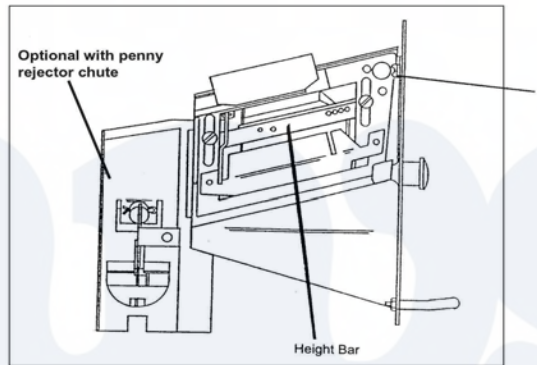

Dexter DL2X30 Coin Handling Group

Coin Handling Group

#8 COIN ACCEPTOR - right side

#8 COIN ACCEPTOR - left side

2 & 7

Dexter Commercial Dexter DL2X30 Dryer Parts Parts Diagram Coin Handling Group
 Click on the part number to view part

Item	Original Part Number	Replaced By	Status	Part Description
2	9732-122-001	9807-099-001		Box Assembly Coin Vault ESD W/lock & Key Chrome
*	9942-025-003	9942-025-003P		Coin Vault
"	9942-025-004			Vault, Ass'y Almond
"	9942-025-005			Vault, Ass'y White
"	9545-008-026			Screw, Vault Mtg
1	9807-077-007			Box Assy, Coin
3	9349-033-001			Latch, Coin Box
4	8641-569-002			Washer, Wave
5	8641-583-001			Washer, Keeper
6	8641-581-008			Washer, Spacer- Thick
"	8641-581-010			Washer, Spacer- Thin