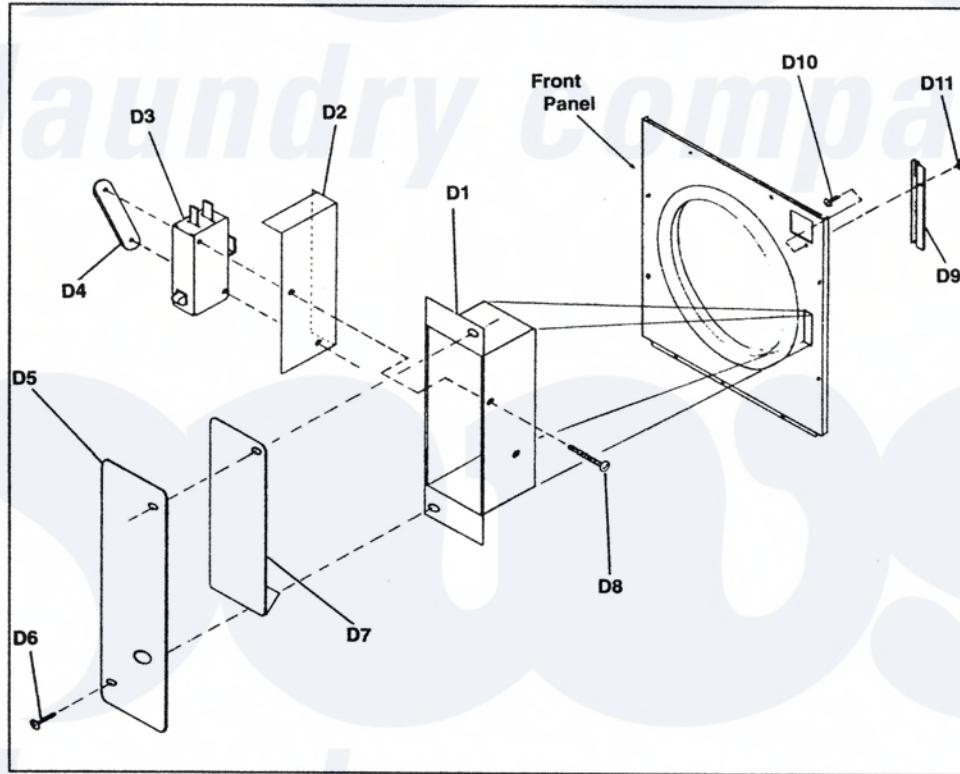

## Dexter DL2X30 Door Switch Group

[Dexter Commercial Dexter DL2X30 Dryer Parts](#) Parts Diagram Door Switch Group  
 Click on the part number to view part

Item	Original Part Number	Replaced By	Status	Part Description
D1	<a href="#">9041-076-001</a>			Box, Door Switch (Lower)
"	<a href="#">9041-076-002</a>			Box, Door Switch (Upper)
D2	<a href="#">9550-159-001</a>			Shield, Door Switch
D3	<a href="#">9539-461-001</a>			Switch, Door
D4	<a href="#">8640-401-001</a>			Nut, Special Twin
D5	<a href="#">9074-255-001</a>			Cover, Switch Box
D6	<a href="#">9545-008-020</a>			Screw
D7	<a href="#">9008-004-001</a>			Actuator, Switch- Lower
"	<a href="#">9008-004-002</a>			Actuator, Switch- Upper
D8	<a href="#">9545-020-001</a>			Screw, Switch Mtg
D9	<a href="#">6068-041-001</a>			Conduit, Lower Panel

"	<a href="#">6068-043-001</a>	Conduit, Upper Panel
D10	<a href="#">9545-012-003</a>	Screw
D11	<a href="#">8640-413-004</a>	Nut, Elastic Stop

*the laundry company*<sup>®</sup>

*the laundry company*<sup>®</sup>