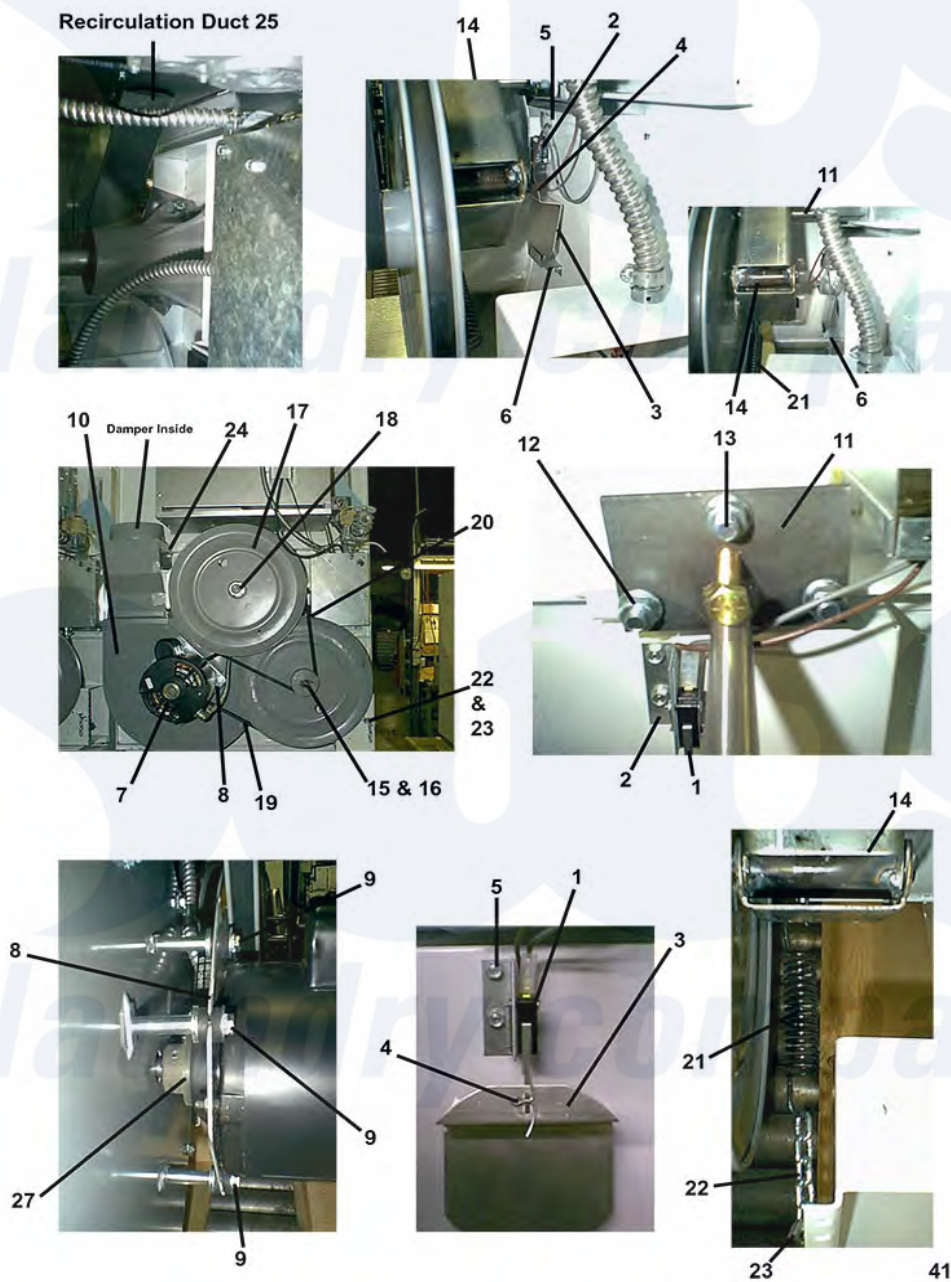

Dexter DL2X30 Rear View

Dexter [Commercial Dexter DL2X30 Dryer Parts](#) Parts Diagram Rear View
 Click on the part number to view part

Item	Original Part Number	Replaced By	Status	Part Description
*	9801-060-001	9801-060-001P		Switch Assembly
1	9539-461-009			Switch, Air Flow
2	9029-044-001			Bracket, Switch- Air Flow
3	9008-007-001			Actuator, Switch
4	9451-169-002			Pin, Cotter
5	9545-020-001			Screw, Switch Mtg
*	8640-401-001			Nut, Special Twin
"	9550-169-003			Shield, Switch
6	9029-046-001		Not Available	Bracket, Actuator Stop
*	9545-008-001			Screw 10-32 x 1/4
7	9376-296-002		Not Available	Motor, Drive