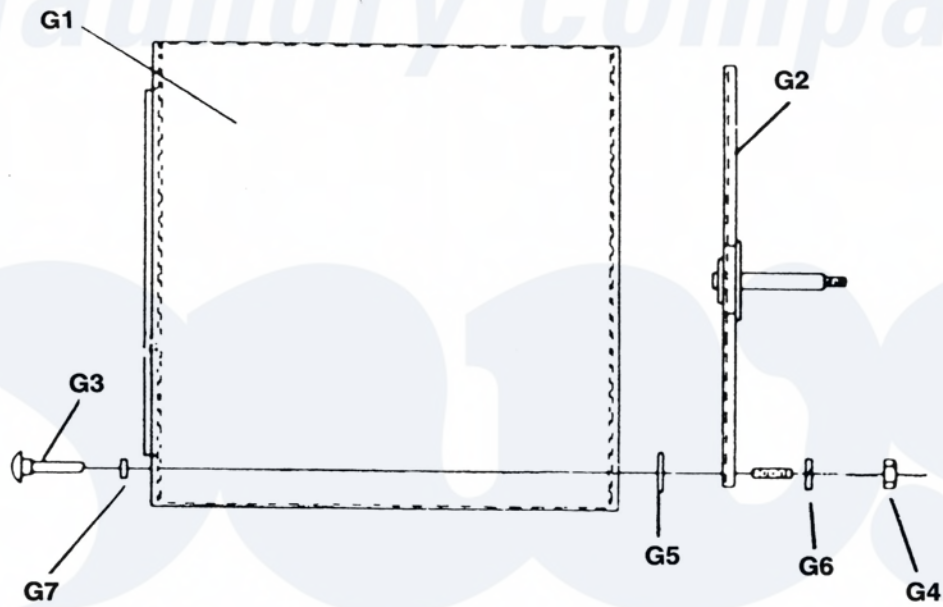

## Dexter DL2X30 Tumbler Group

Dexter Commercial Dexter DL2X30 Dryer Parts Parts Diagram Tumbler Group  
 Click on the part number to view part

Item	Original Part Number	Replaced By	Status	Part Description
G1	9848-112-001	<a href="#">9848-126-001P</a>		Stack Tumbler
G2	9568-009-005		Not Available	Spider Ass'y
G3	<a href="#">9497-019-003</a>			Rod, Tumbler
G4	<a href="#">8640-415-001</a>			Nut
G5	<a href="#">8641-582-003</a>			Lockwasher
G6	<a href="#">8641-554-001</a>			Washer, Special
G7	<a href="#">9552-013-000</a>			Shim
*	9551-019-006		Not Available	Perforated Basket Material Only (not formed flat stock only)