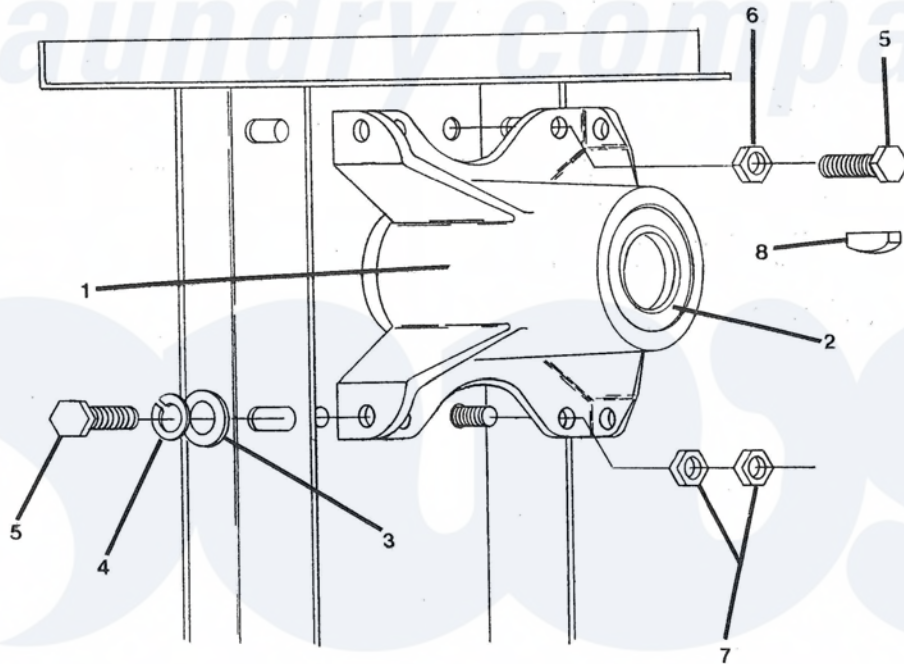

## Dexter DLC30 Bearing Housing Group

Dexter Commercial [Dexter DLC30 Dryer Parts](#) Parts Diagram Bearing Housing Group  
 Click on the part number to view part

Item	Original Part Number	Replaced By	Status	Part Description
"	<a href="#">9803-160-002</a>			Housing Assy, Complete Bearing
1	<a href="#">9241-161-001</a>			Housing, Bearing (included in assy)
2	<a href="#">9036-130-001</a>			Bearing, Ball
*	<a href="#">9538-139-001</a>			Spacer, Bearing (included in assy)
3	<a href="#">8641-581-009</a>			Washer, Flat
4	<a href="#">8641-582-003</a>			Lockwasher
5	<a href="#">9545-049-001</a>			Bolt
6	<a href="#">8640-415-002</a>			Nut, 3/8
7	<a href="#">8640-400-002</a>			Nut, 5/16
*	<a href="#">8640-222-000</a>			Nut, Hex
8	<a href="#">9306-006-000</a>			Key, Tumbler Shaft