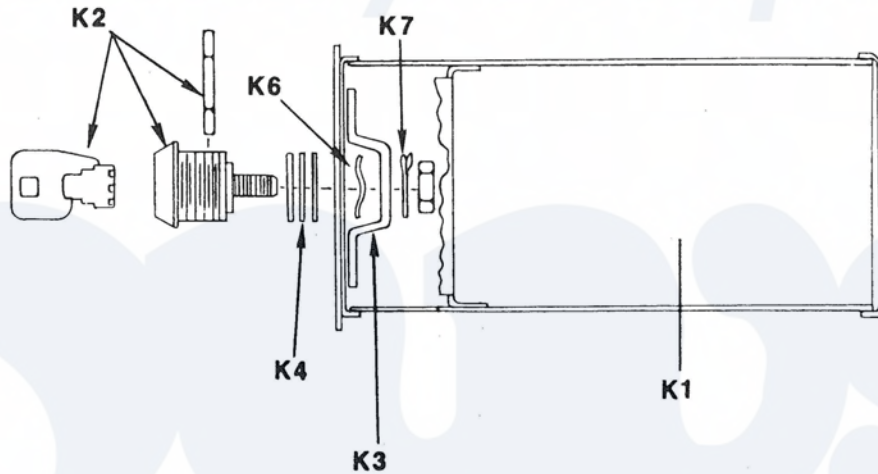

# Dexter DLC30 Coin Box Group

Dexter Commercial Dexter DLC30 Dryer Parts Parts Diagram Coin Box Group  
 Click on the part number to view part

Item	Original Part Number	Replaced By	Status	Part Description
*	9732-122-001	<a href="#">9807-099-001</a>		Box Assembly Coin Vault ESD W/lock & Key Chrome
1	<a href="#">9807-077-007</a>			Box Assy, Coin
2	<a href="#">9349-033-001</a>			Latch, Coin Box
3	<a href="#">8641-581-008</a>			Washer, Spacer- Thick
"	<a href="#">8641-581-010</a>			Washer, Spacer- Thin
"	<a href="#">8641-569-002</a>			Washer, Wave
"	<a href="#">8641-583-001</a>			Washer, Keeper
4	<a href="#">8650-012-002</a>			Lock, Coin Box (w/key not included with 9732-122-001)