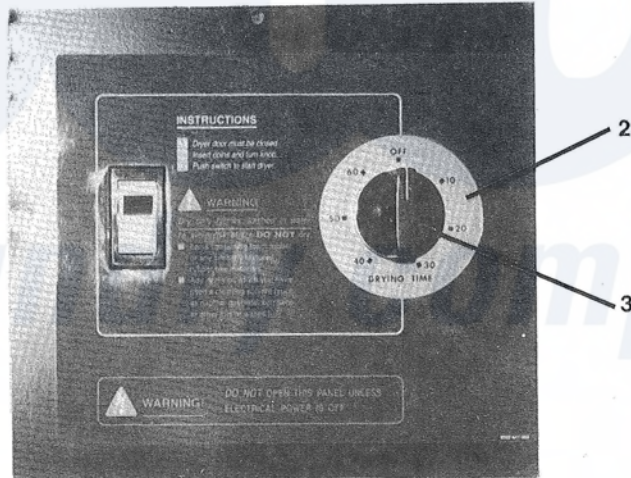

Dexter DLC30 Control Housing Group (Manual Timer only)

Dexter [Commercial Dexter DLC30 Dryer Parts](#) Parts Diagram Control Housing Group (Manual Timer only)
 Click on the part number to view part

Item	Original Part Number	Replaced By	Status	Part Description
1	9571-350-002			Timer, 60 Minute
2	9107-065-001			Dial, Timer
3	9307-176-001			Knob, Timer
4	9452-574-001			Plate, Timer Mtg (adapter)
*	8640-413-001			Nut, Hex
"	9545-010-003			Screw, Timer Mtg
5	9982-285-004			Plate, Timer Mtg