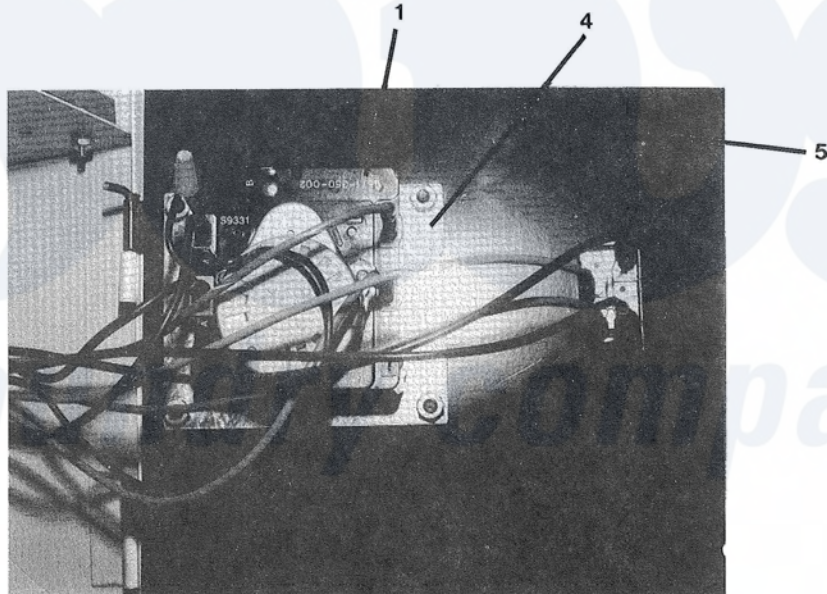

Dexter DLC30 Control Housing Group (Manual Timer only)

Dexter [Commercial Dexter DLC30 Dryer Parts](#) Parts Diagram Control Housing Group (Manual Timer only)
 Click on the part number to view part

Item	Original Part Number	Replaced By	Status	Part Description
1	9571-350-002			Timer, 60 Minute
2	9107-065-001			Dial, Timer
3	9307-176-001			Knob, Timer
4	9452-574-001			Plate, Timer Mtg (adapter)
*	8640-413-001			Nut, Hex
"	9545-010-003			Screw, Timer Mtg
5	9982-285-004			Plate, Timer Mtg