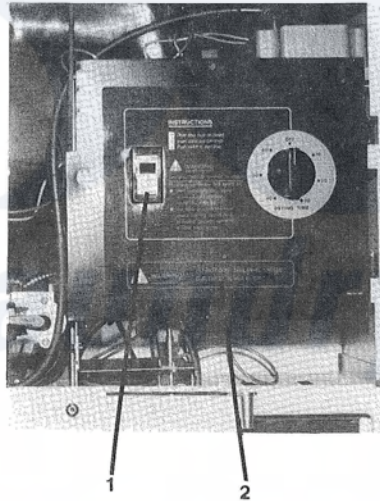

Dexter DLC30 Control Housing Group (Rotary Meter and Manual Timer)

Dexter [Commercial Dexter DLC30 Dryer Parts](#) Parts Diagram Control Housing Group (Rotary Meter and Manual Timer)
 Click on the part number to view part

Item	Original Part Number	Replaced By	Status	Part Description
1	9539-460-001			Switch, Push to Start
2	8502-641-002			Label, Control Instruction/Warning
3	9451-146-005			Pin, Hinge (timer plate)
4	9576-206-001	9576-209-003		Thermostat, Cont.
5	9209-037-002			Grommet, 3/16 ID
*	9029-063-001		Not Available	Bracke,t
"	9083-113-001			Clip, Temp Sensor Wires
"	9545-044-004			Screw, Thermostat Mtg
"	9545-045-001			Screw, Electrode Mtg
6	9348-056-003			Lever, thermostat
7	9307-162-001			Knob, Thermostat