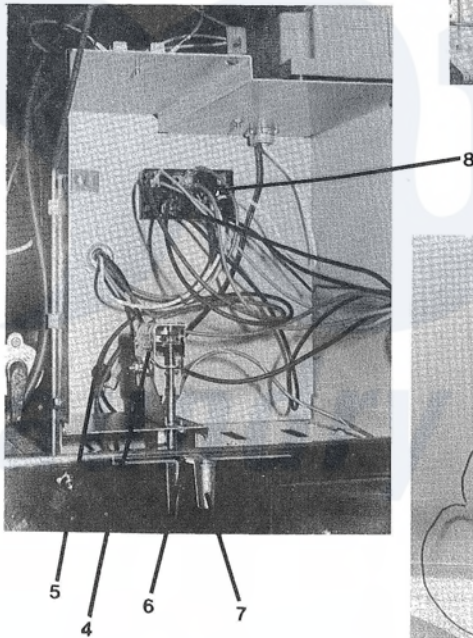

Dexter DLC30 Control Housing Group (Rotary Meter and Manual Timer)

Dexter [Commercial Dexter DLC30 Dryer Parts](#) Parts Diagram Control Housing Group (Rotary Meter and Manual Timer)
 Click on the part number to view part

Item	Original Part Number	Replaced By	Status	Part Description
1	9539-460-001			Switch, Push to Start
2	8502-641-002			Label, Control Instruction/Warning
3	9451-146-005			Pin, Hinge (timer plate)
4	9576-206-001	9576-209-003		Thermostat, Cont.
5	9209-037-002			Grommet, 3/16 ID
*	9029-063-001		Not Available	Bracke,t
"	9083-113-001			Clip, Temp Sensor Wires
"	9545-044-004			Screw, Thermostat Mtg
"	9545-045-001			Screw, Electrode Mtg
6	9348-056-003			Lever, thermostat
7	9307-162-001			Knob, Thermostat

*	9545-010-008	Screw, Thermostat Knob
8	9897-026-001	Terminal Block
*	9545-031-004	Screw
"	9053-067-001	Bushing, Door Switch Wires

the laundry company[®]

the laundry company[®]

the laundry company[®]