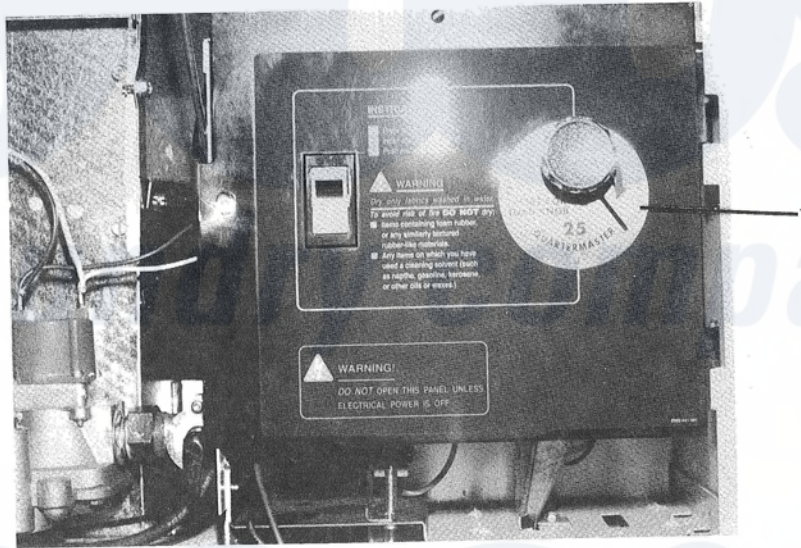

Dexter DLC30 Control Housing Group (Rotary Meter only)

[Dexter Commercial Dexter DLC30 Dryer Parts](#) Parts Diagram Control Housing Group (Rotary Meter only)
 Click on the part number to view part

Item	Original Part Number	Replaced By	Status	Part Description
1	9944-038-027			Meter Assy, Coin
2	9376-212-001			Motor
3	9539-444-002			Switch, Cool Down (B)
4	9539-444-001			Switch, Motor Start (A)
5	9940-015-001			Chute Assy, Coin
*	9545-008-006			Screws
"	8641-581-006			Washer, Flat (meter assy mtg)
"	8641-582-006			Lockwasher
"	8640-413-001			Nut, Hex
6	9982-285-002	9982-304-002		Plate, Meter Mtg
*	9095-032-006		Not Available	Cam, Timing (4 pin)

"	9095-032-007		Cam, Timing (5 pin)
"	9095-032-002		Cam, Timing (6 pin)
"	9095-032-011		Cam, Timing (7 pin)
"	9095-032-001		Cam, Timing (8 pin)
"	9095-032-003		Cam, Timing (9 pin)
"	9095-032-004		Cam, Timing (1 0 pin)
"	9095-032-012	Not Available	Cam, Timing (11 pin)
"	9095-032-005		Cam, Timing (12 pin)