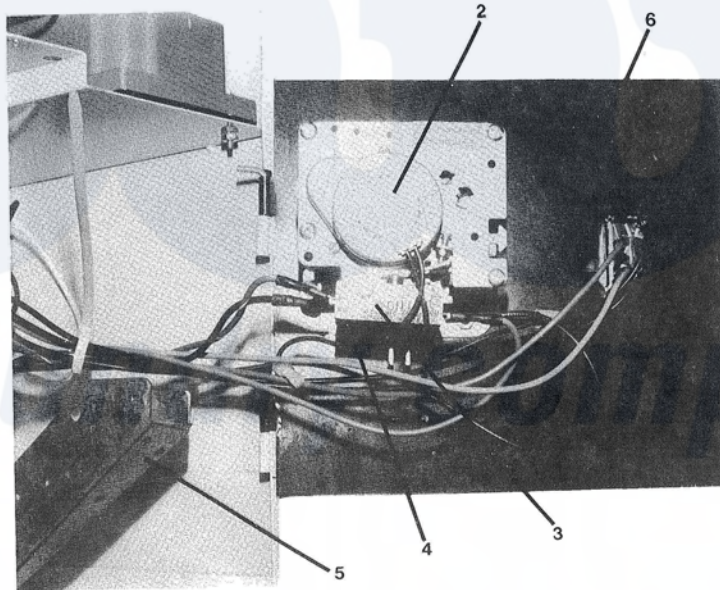

Dexter DLC30 Control Housing Group (Rotary Meter only)

[Dexter Commercial Dexter DLC30 Dryer Parts](#) Parts Diagram Control Housing Group (Rotary Meter only)
 Click on the part number to view part

Item	Original Part Number	Replaced By	Status	Part Description
1	9944-038-027			Meter Assy, Coin
2	9376-212-001			Motor
3	9539-444-002			Switch, Cool Down (B)
4	9539-444-001			Switch, Motor Start (A)
5	9940-015-001			Chute Assy, Coin
*	9545-008-006			Screws
"	8641-581-006			Washer, Flat (meter assy mtg)
"	8641-582-006			Lockwasher
"	8640-413-001			Nut, Hex
6	9982-285-002	9982-304-002		Plate, Meter Mtg
*	9095-032-006		Not Available	Cam, Timing (4 pin)

"	9095-032-007		Cam, Timing (5 pin)
"	9095-032-002		Cam, Timing (6 pin)
"	9095-032-011		Cam, Timing (7 pin)
"	9095-032-001		Cam, Timing (8 pin)
"	9095-032-003		Cam, Timing (9 pin)
"	9095-032-004		Cam, Timing (1 0 pin)
"	9095-032-012	Not Available	Cam, Timing (11 pin)
"	9095-032-005		Cam, Timing (12 pin)