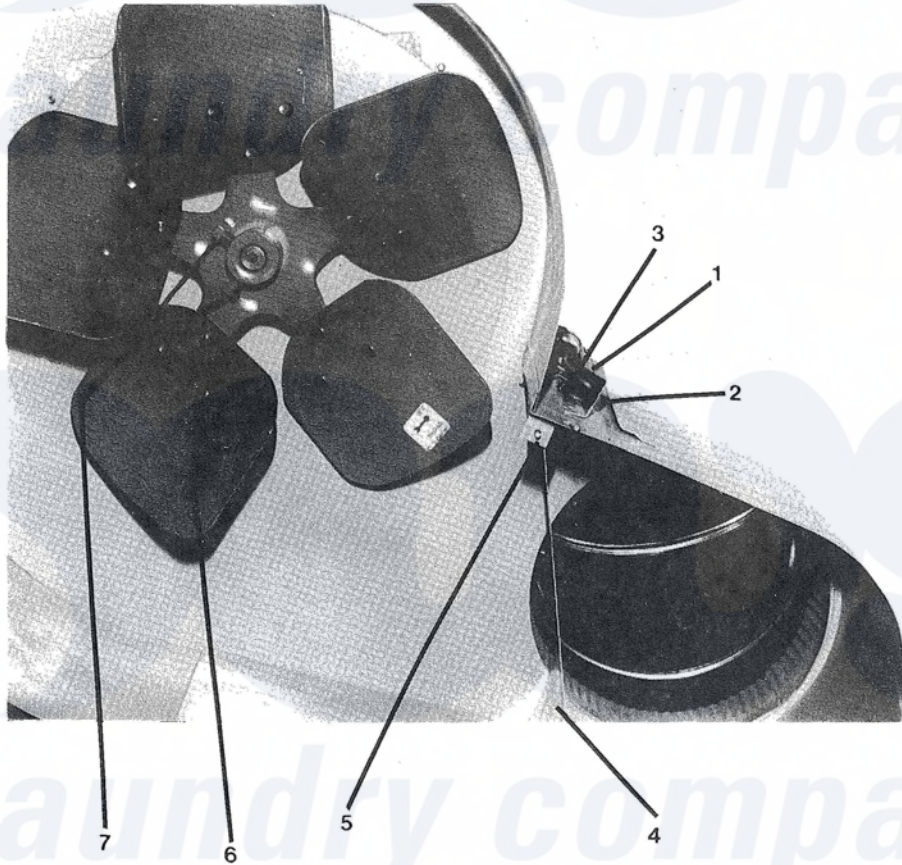

Dexter DLC30 Damper Switch and Blower Impeller Group

Dexter [Commercial Dexter DLC30 Dryer Parts](#) Parts Diagram Damper Switch and Blower Impeller Group
 Click on the part number to view part

Item	Original Part Number	Replaced By	Status	Part Description
1	9539-432-001			Switch, Damper
2	9545-044-002			Screw, Control Mtg
*	8640-411-003			Nut, Switch Locking
3	8640-420-001			Nut, Switch Mtg (tandem)
4	9125-001-001			Damper
5	9451-146-001			Pin, Damper
*	9074-242-001			Cover, Damper Switch
6	9278-037-001	9278-037-002		Impeller, w/set screws
7	9545-028-013			Screw, Set