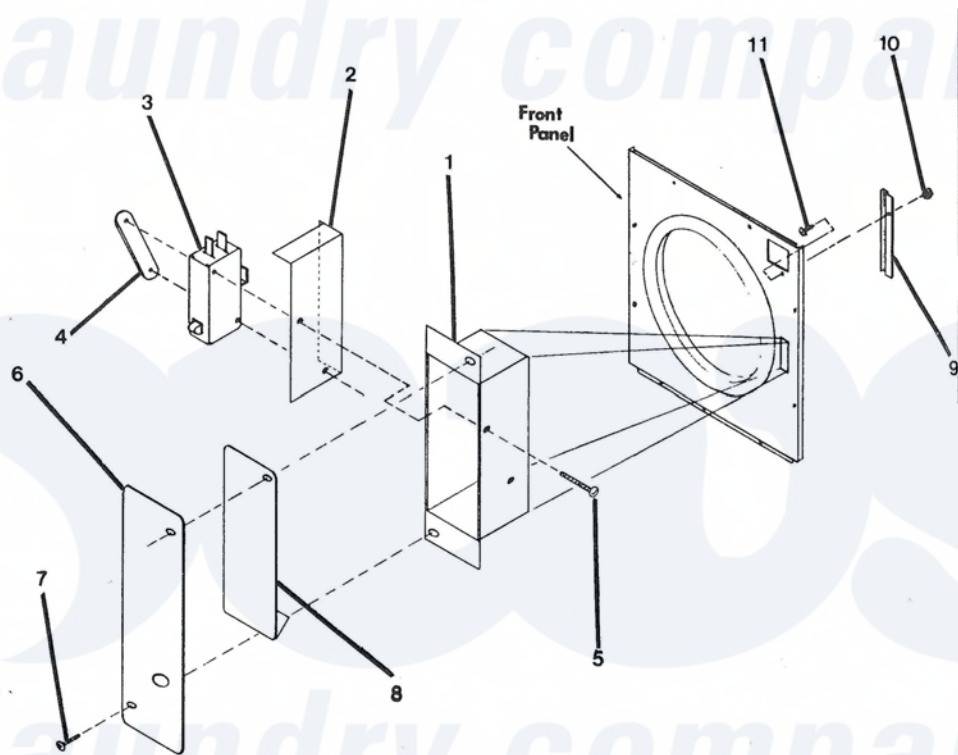

Dexter DLC30 Door Switch Group

Dexter [Commercial Dexter DLC30 Dryer Parts](#) Parts Diagram Door Switch Group

Click on the part number to view part

Item	Original Part Number	Replaced By	Status	Part Description
1	9041-076-001			Box, Door Switch (Lower)
2	9550-159-001			Shield, Door Switch
3	9539-461-001			Switch, Door
4	8640-401-001			Nut, Special Twin
5	9545-020-001			Screw, Switch Mtg
6	9074-255-001			Cover, Switch Box
7	9545-008-002	9545-008-020		Screw
8	9008-004-001			Actuator, Switch- Lower
9	6068-041-001			Conduit, Lower Panel
10	9545-012-003			Screw
11	8640-413-004			Nut, Elastic Stop