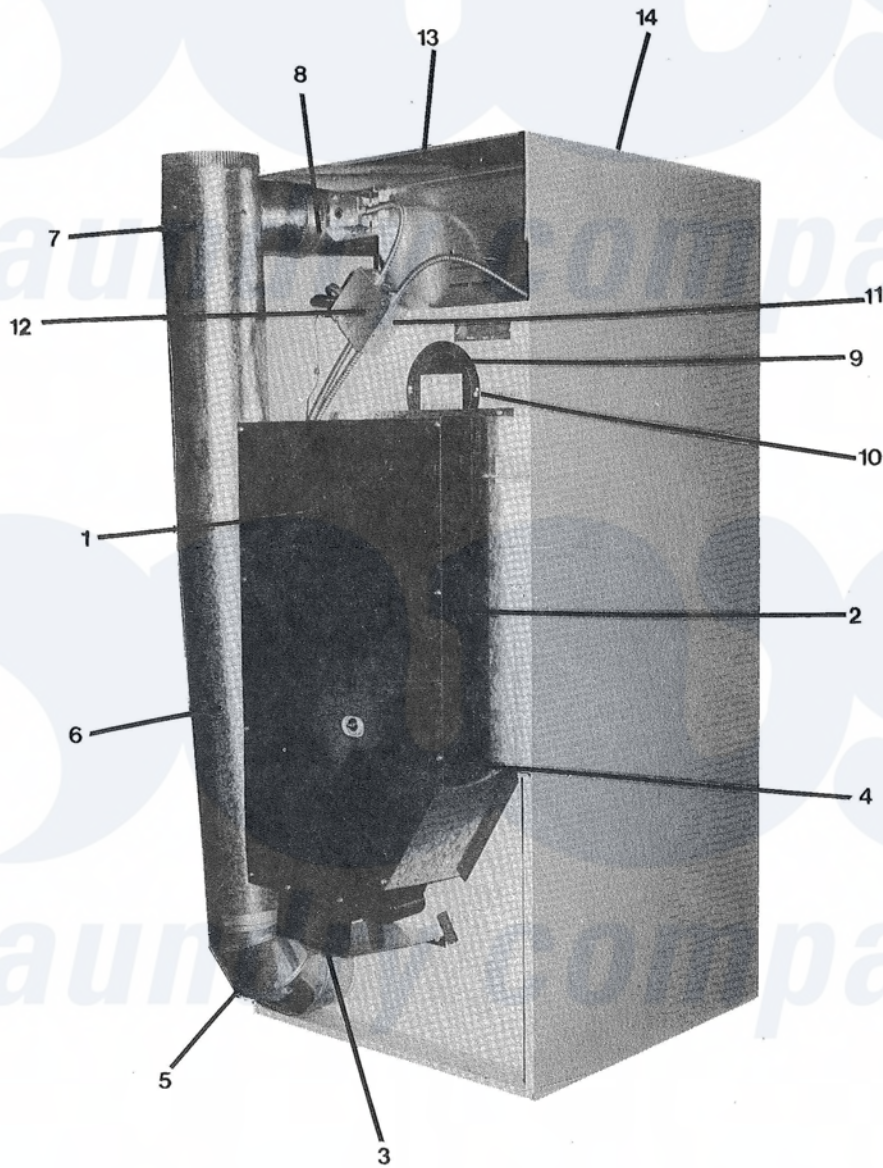

## Dexter DLC30 Rear Panel Group

Dexter [Commercial Dexter DLC30 Dryer Parts](#) Parts Diagram Rear Panel Group  
 Click on the part number to view part

Item	Original Part Number	Replaced By	Status	Part Description
1	<a href="#">9208-039-001</a>			Guard, Drive
*	<a href="#">9454-595-002</a>			Panel, Side Guard (L,H,)
2	<a href="#">9454-596-002</a>			Panel, Side Guard (R,H,)
3	9550-141-001		Not Available	Shield, Motor
4	<a href="#">9545-008-006</a>			Screws
5	<a href="#">9142-039-001</a>			Elbow, Exhaust (8")
6	<a href="#">9109-101-001</a>			Pipe (8")
7	9810-018-001	<a href="#">9810-018-001P</a>		Tee Assembly
*	<a href="#">9125-002-001</a>			Damper, Backdraft (included in assyo)
"	<a href="#">9451-146-002</a>			Pin, Damper (included in assyo)
"	<a href="#">8520-141-000</a>			Nut, Spring

"	<a href="#">9545-008-006</a>		Screws
8	9918-002-002	Not Available	Boot Assy, Recirculation
*	<a href="#">9545-008-006</a>		Screws
9	9452-253-000	Not Available	Inspection Plate
10	<a href="#">9545-008-006</a>		Screws
11	8658-012-000	Not Available	Box, Electrical Junction
12	8693-005-000	Not Available	Cover, Junction Box
*	<a href="#">9545-008-006</a>		Screws
"	<a href="#">8640-276-003</a>		Nut, Wire
13	<a href="#">9074-236-001</a>		Cover, Cabinet Top
14	<a href="#">9545-008-006</a>		Screws