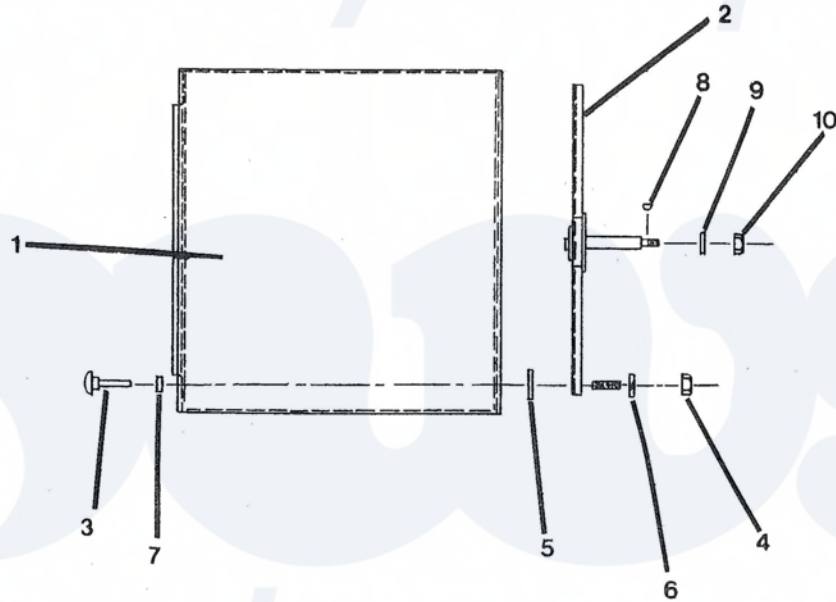

Dexter DLC30 Tumbler Group

[Dexter Commercial Dexter DLC30 Dryer Parts](#) Parts Diagram Tumbler Group
Click on the part number to view part

| Item | Original Part Number | Replaced By | Status | Part Description |
|------|------------------------------|-------------------------------|--------|---------------------|
| 1 | 9848-101-001 | 9848-128-001P | | 30# Tumbler Assy. |
| 2 | 9568-009-002 | 9568-012-001 | | Spider & Shaft Assy |
| 3 | 9497-019-001 | | | Rod, Tumbler |
| 4 | 8640-415-001 | | | Nut |
| 5 | 9552-013-000 | | | Shim |
| 6 | 8641-582-003 | | | Lockwasher |
| 7 | 8641-554-001 | | | Washer, Special |
| 8 | 9306-006-000 | | | Key, Tumbler Shaft |
| 9 | 8641-582-015 | | | Washer, Lock |
| 10 | 8640-222-000 | | | Nut, Hex |