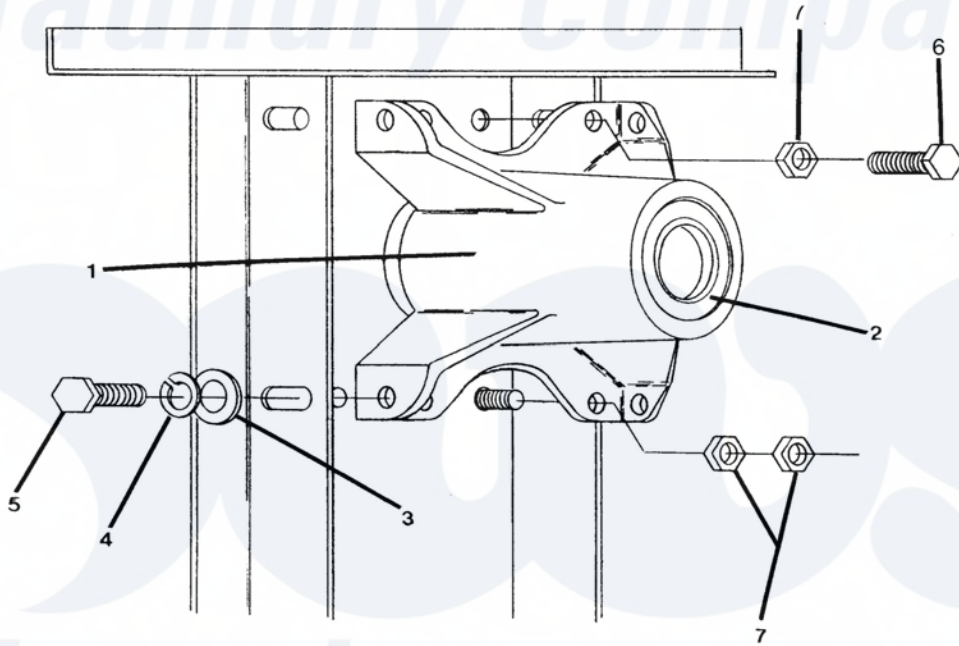

Dexter DRC55 Bearing Housing Group

Dexter Commercial [Dexter DRC55 Dryer Parts](#) Parts Diagram Bearing Housing Group
 Click on the part number to view part

Item	Original Part Number	Replaced By	Status	Part Description
*	9803-189-001			Housing, Bearing AssÖy
1	9241-183-003			Housing, Bearing
2	9036-159-001			Bearing, Ball-Rear
*	9036-159-002			Bearing, Ball-Front
3	8641-581-026			Washer, Flat
4	8641-582-004			Lockwasher
5	9545-017-004		Not Available	Bolt, 1/2-13x1
6	9545-059-003			Screw, 7/16-14x1 1/2
*	8641-582-013			Lockwasher, 7/16
7	8640-416-001			Nut, 7/16-14