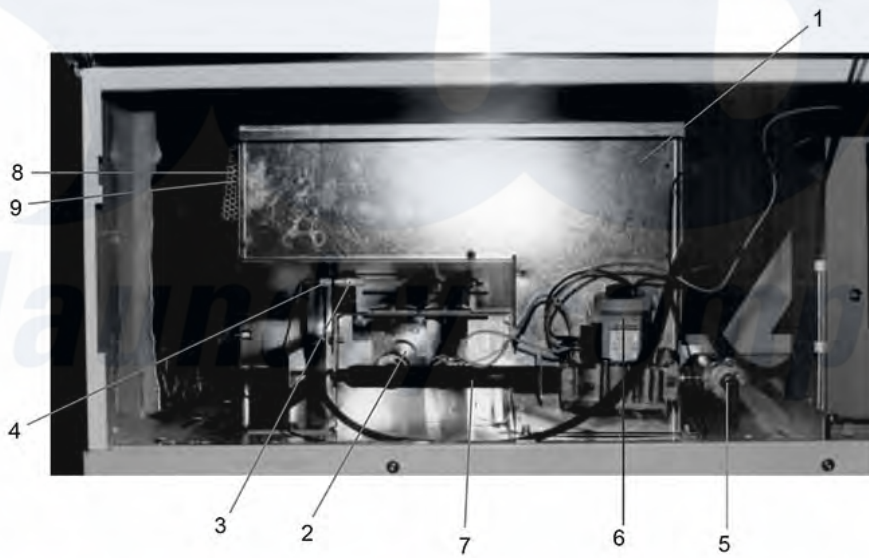

## Dexter DRC55 Burner Housing Group

43

[Dexter Commercial Dexter DRC55 Dryer Parts](#) Parts Diagram Burner Housing Group  
Click on the part number to view part

Item	Original Part Number	Replaced By	Status	Part Description
1	<a href="#">9803-163-003</a>			Housing Assembly, Burner
*	<a href="#">9545-008-024</a>			Screw HX Head Tapping (Mounts bracket housing to dryer)
"	<a href="#">9548-256-001</a>			Support, Front
"	<a href="#">9545-045-001</a>			Screw, Electrode Mtg
2	<a href="#">9048-018-001</a>			Burner, Main
*	<a href="#">9545-045-001</a>			Screw, Electrode Mtg
3	9875-002-002	<a href="#">9875-002-003</a>		Electrode Assy, Ignition
4	<a href="#">9985-161-001</a>			Bracket, Electrode Mtg
*	<a href="#">9545-045-001</a>			Screw, Electrode Mtg
5	9379-164-001	<a href="#">9379-196-001</a>		Valve-Gas Shutoff,
*	<a href="#">9458-020-003</a>			Pipe, Gas Line

6	<a href="#">9857-134-001</a>		Control Assy, Gas
7	<a href="#">9381-009-001</a>		Manifold, Assy
*	<a href="#">9425-069-015</a>		Orifice, Burner-Natural
"	<a href="#">9732-102-005</a>		KIT for coversion to use LP gas
8	<a href="#">9576-203-002</a>		Thermostat, Hi-Limit
*	<a href="#">9538-142-001</a>		Spacer, Hi-Limit
"	9545-045-007	<a href="#">9545-010-001</a>	Screw, Cross Recessed
9	<a href="#">9074-234-001</a>		Cover, Hi-Limit Stat
*	<a href="#">9545-008-024</a>		Screw HX Head Tapping (Mounts bracket housing to dryer)
10	9857-116-002	Not Available	Control, Ignition
*	<a href="#">9545-044-002</a>		Screw, Control Mtg
"	<a href="#">8640-411-003</a>		Nut, Switch Locking
11	<a href="#">9897-026-001</a>		Terminal Block
*	<a href="#">9545-031-004</a>		Screw
12	<a href="#">9631-403-001</a>		Wire AssÖy, High Voltage
*	<a href="#">9627-711-001</a>		Harness, Low Voltage Ignition
13	<a href="#">9054-045-001</a>		Fuseholder
14	<a href="#">8636-018-001</a>		Fuse - 1.5 A.
15	<a href="#">8711-002-001</a>		Transformer, Ignition Control
*	<a href="#">9545-008-026</a>		Screw, Vault Mtg