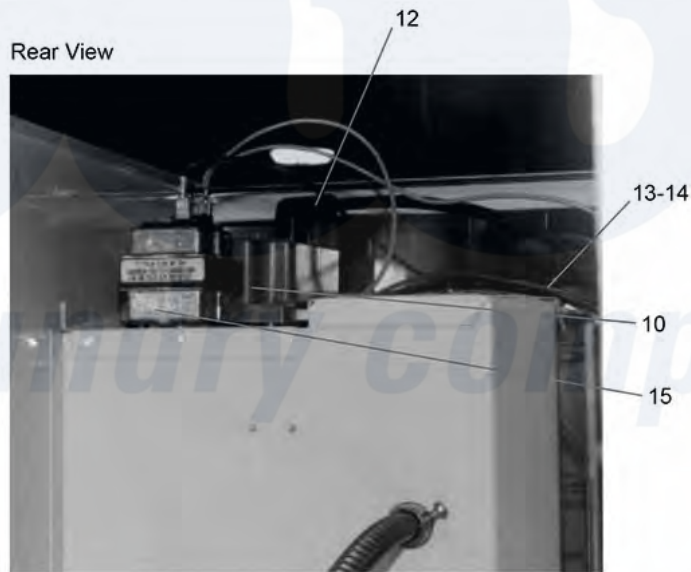

## Dexter DRC55 Burner Housing Group

43

[Dexter Commercial Dexter DRC55 Dryer Parts](#) Parts Diagram Burner Housing Group  
Click on the part number to view part

Item	Original Part Number	Replaced By	Status	Part Description
1	<a href="#">9803-163-003</a>			Housing Assembly, Burner
*	<a href="#">9545-008-024</a>			Screw HX Head Tapping (Mounts bracket housing to dryer)
"	<a href="#">9548-256-001</a>			Support, Front
"	<a href="#">9545-045-001</a>			Screw, Electrode Mtg
2	<a href="#">9048-018-001</a>			Burner, Main
*	<a href="#">9545-045-001</a>			Screw, Electrode Mtg
3	9875-002-002	<a href="#">9875-002-003</a>		Electrode Assy, Ignition
4	<a href="#">9985-161-001</a>			Bracket, Electrode Mtg
*	<a href="#">9545-045-001</a>			Screw, Electrode Mtg
5	9379-164-001	<a href="#">9379-196-001</a>		Valve-Gas Shutoff,
*	<a href="#">9458-020-003</a>			Pipe, Gas Line

6	<a href="#">9857-134-001</a>		Control Assy, Gas
7	<a href="#">9381-009-001</a>		Manifold, Assy
*	<a href="#">9425-069-015</a>		Orifice, Burner-Natural
"	<a href="#">9732-102-005</a>		KIT for coversion to use LP gas
8	<a href="#">9576-203-002</a>		Thermostat, Hi-Limit
*	<a href="#">9538-142-001</a>		Spacer, Hi-Limit
"	9545-045-007	<a href="#">9545-010-001</a>	Screw, Cross Recessed
9	<a href="#">9074-234-001</a>		Cover, Hi-Limit Stat
*	<a href="#">9545-008-024</a>		Screw HX Head Tapping (Mounts bracket housing to dryer)
10	9857-116-002	Not Available	Control, Ignition
*	<a href="#">9545-044-002</a>		Screw, Control Mtg
"	<a href="#">8640-411-003</a>		Nut, Switch Locking
11	<a href="#">9897-026-001</a>		Terminal Block
*	<a href="#">9545-031-004</a>		Screw
12	<a href="#">9631-403-001</a>		Wire AssÖy, High Voltage
*	<a href="#">9627-711-001</a>		Harness, Low Voltage Ignition
13	<a href="#">9054-045-001</a>		Fuseholder
14	<a href="#">8636-018-001</a>		Fuse - 1.5 A.
15	<a href="#">8711-002-001</a>		Transformer, Ignition Control
*	<a href="#">9545-008-026</a>		Screw, Vault Mtg