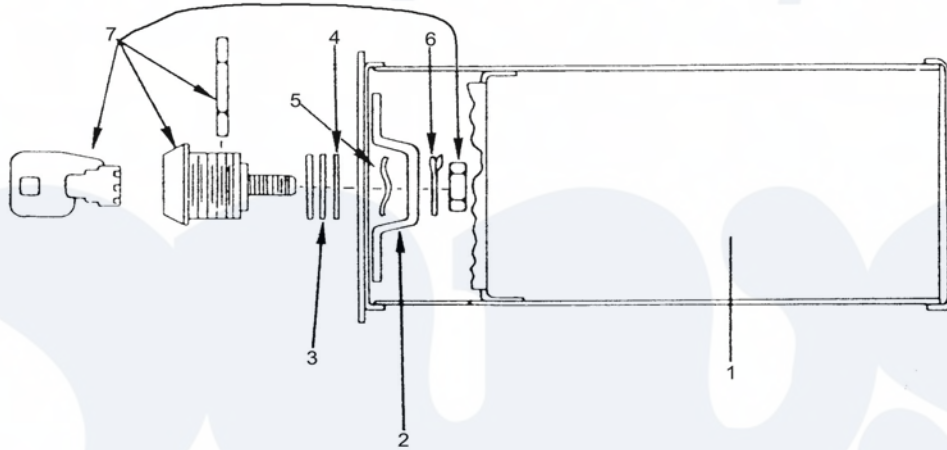

Dexter DRC55 Coin Box Group (Computer and Rotary Meter Only)

Dexter [Commercial Dexter DRC55 Dryer Parts](#) Parts Diagram Coin Box Group (Computer and Rotary Meter Only)
 Click on the part number to view part

Item	Original Part Number	Replaced By	Status	Part Description
"	9732-122-001	9807-099-001		Box Assembly Coin Vault ESD W/lock & Key Chrome
1	9807-077-007			Box Assy, Coin
2	9349-033-001			Latch, Coin Box
3	8641-581-008			Washer, Spacer- Thick
4	8641-581-010			Washer, Spacer- Thin
5	8641-569-002			Washer, Wave
6	8641-583-001			Washer, Keeper
7	8650-012-002			Lock, Coin Box (w/key not included with 9732-122-001)