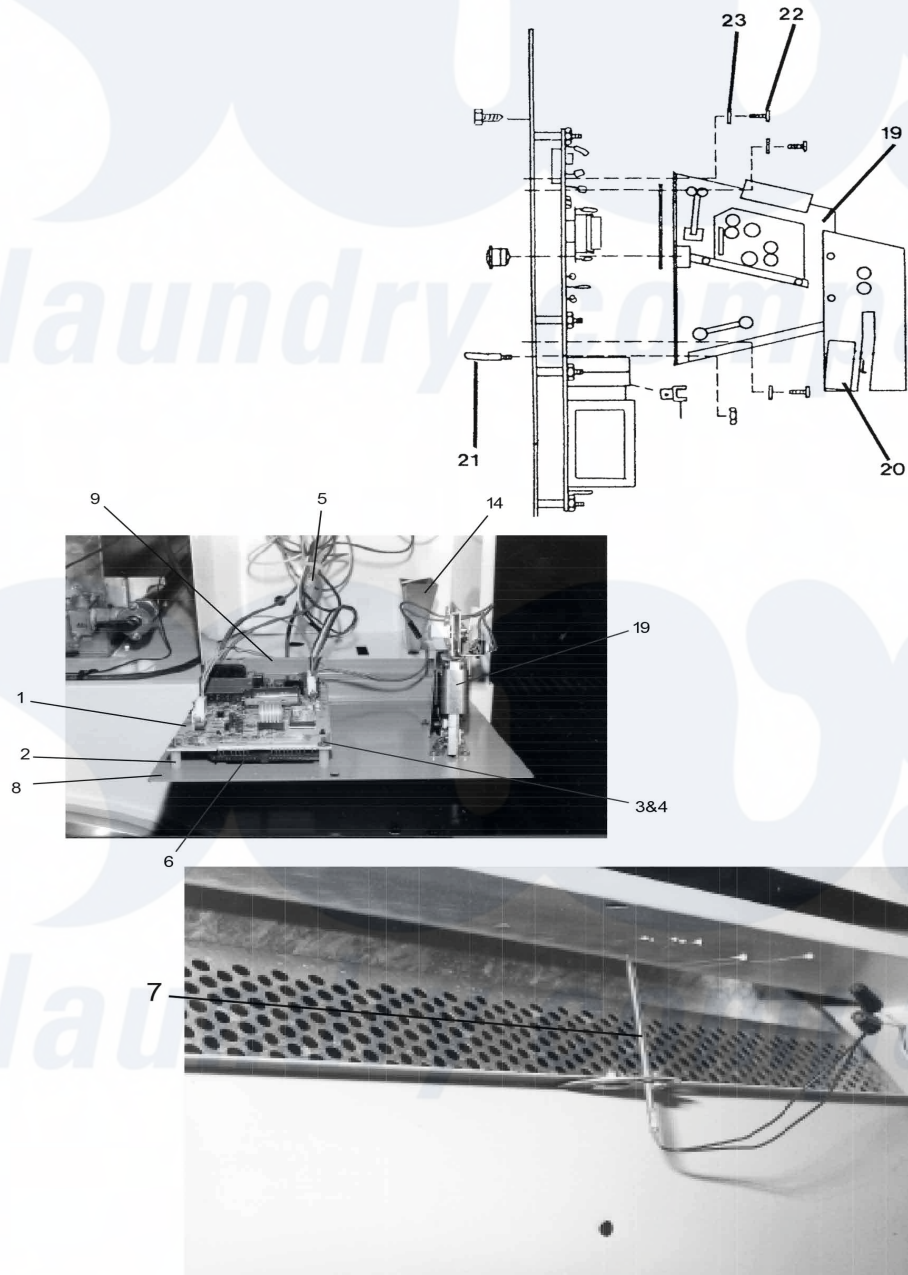

## Dexter DRC55 Control Housing Group (Computer Only)

Dexter Commercial Dexter DRC55 Dryer Parts Parts Diagram Control Housing Group (Computer Only)  
 Click on the part number to view part

Item	Original Part Number	Replaced By	Status	Part Description
1	9471-010-001	<a href="#">9732-148-002</a>		Kit-Cont.Bd.Repl.
2	<a href="#">9538-157-003</a>			Spacers, Circuit Board
3	<a href="#">8640-276-003</a>			Nut, Wire
4	<a href="#">8641-582-009</a>			Lockwasher, Circuit Board
5	9627-651-001	<a href="#">9627-651-002</a>		Harness Assembly, Micro
6	<a href="#">9801-058-005</a>			Switch Assy, Membrane
	9471-005-001	<a href="#">9732-148-002</a>		Kit-Cont.Bd.Repl.
8	<a href="#">9982-281-004</a>			Plate Assy, Electronic Control
9	<a href="#">9545-008-008</a>			Screw, Burner to Support
*	<a href="#">9545-045-001</a>			Screw, Electrode Mtg
"	<a href="#">8502-640-002</a>			Label, Control Instruction/Warning

"	9051-021-000	Not Available	Bumper
14	<a href="#">9940-013-001</a>		Chute Assy, Coin
*	<a href="#">9545-008-008</a>		Screw, Burner to Support
"	<a href="#">9897-026-001</a>		Terminal Block
"	<a href="#">9545-031-004</a>		Screw
19	<a href="#">9021-002-016</a>		Coin Acceptor Complete (includes #20)
20	<a href="#">9732-126-001</a>		Switch ( for coin acceptor with extra actuator )
21	<a href="#">9063-004-001</a>		Bail, Coin Return
22	9545-025-001	Not Available	Screw, Acceptor Mtg
23	<a href="#">8641-573-012</a>		Lock washer