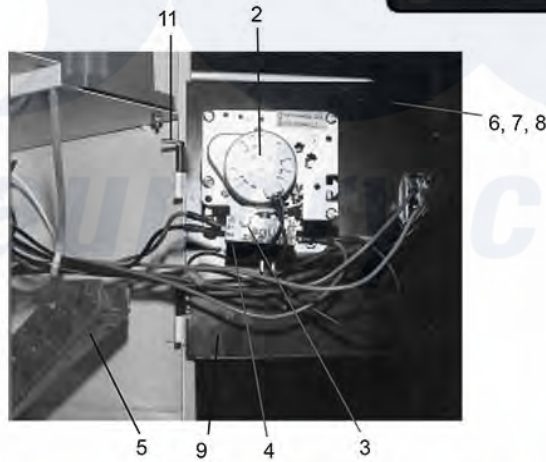

## Dexter DRC55 Control Housing Group (Rotary Meter)

39

[Dexter Commercial Dexter DRC55 Dryer Parts](#) Parts Diagram Control Housing Group (Rotary Meter)  
 Click on the part number to view part

Item	Original Part Number	Replaced By	Status	Part Description
1	<a href="#">9944-038-029</a>			Meter Assy Coin
2	<a href="#">9376-212-001</a>			Motor
3	<a href="#">9539-444-002</a>			Switch, Cool Down (B)
4	<a href="#">9539-444-001</a>			Switch, Motor Start (A)
5	<a href="#">9940-015-001</a>			Chute Assy, Coin
6	<a href="#">8641-581-006</a>			Washer, Flat (meter assy mtg)
7	<a href="#">8641-582-019</a>			Lockwasher
8	<a href="#">8640-413-002</a>			Nut, Hinge to Door
9	<a href="#">9982-304-002</a>			Plate, Meter Mtg
*	9095-032-006		Not Available	Cam, Timing (4 pin)
"	<a href="#">9095-032-007</a>			Cam, Timing (5 pin)

"	<a href="#">9095-032-002</a>		Cam, Timing (6 pin)
"	<a href="#">9095-032-011</a>		Cam, Timing (7 pin)
"	<a href="#">9095-032-001</a>		Cam, Timing (8 pin)
"	<a href="#">9095-032-003</a>		Cam, Timing (9 pin)
"	<a href="#">9095-032-004</a>		Cam, Timing (10 pin)
"	9095-032-012	Not Available	Cam, Timing (11 pin)
"	<a href="#">9095-032-005</a>		Cam, Timing (12 pin)
11	<a href="#">9451-146-005</a>		Pin, Hinge (timer plate)
12	<a href="#">9539-460-001</a>		Switch, Push to Start
13	9576-209-002	<a href="#">9576-209-003</a>	Thermostat, Cont.
14	<a href="#">9545-044-004</a>		Screw, Thermostat Mtg
15	<a href="#">9545-045-001</a>		Screw, Electrode Mtg
16	<a href="#">9348-056-003</a>		Lever, thermostat
18	<a href="#">9545-010-008</a>		Screw, Thermostat Knob
19	<a href="#">9897-026-001</a>		Terminal Block
20	<a href="#">9545-031-004</a>		Screw
21	<a href="#">9053-067-001</a>		Bushing, Door Switch Wires