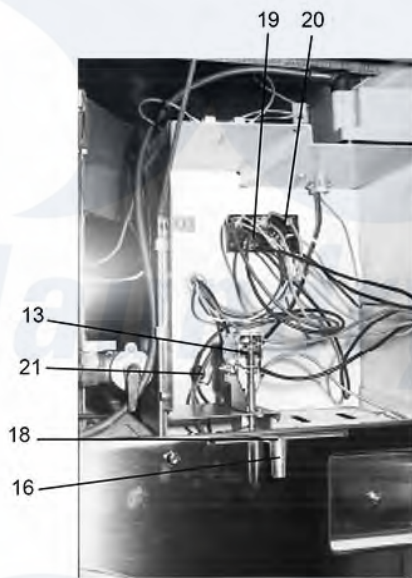

## Dexter DRC55 Control Housing Group (Rotary Meter)

39

[Dexter Commercial Dexter DRC55 Dryer Parts](#) Parts Diagram Control Housing Group (Rotary Meter)  
 Click on the part number to view part

Item	Original Part Number	Replaced By	Status	Part Description
1	<a href="#">9944-038-029</a>			Meter Assy Coin
2	<a href="#">9376-212-001</a>			Motor
3	<a href="#">9539-444-002</a>			Switch, Cool Down (B)
4	<a href="#">9539-444-001</a>			Switch, Motor Start (A)
5	<a href="#">9940-015-001</a>			Chute Assy, Coin
6	<a href="#">8641-581-006</a>			Washer, Flat (meter assy mtg)
7	<a href="#">8641-582-019</a>			Lockwasher
8	<a href="#">8640-413-002</a>			Nut, Hinge to Door
9	<a href="#">9982-304-002</a>			Plate, Meter Mtg
*	9095-032-006		Not Available	Cam, Timing (4 pin)
"	<a href="#">9095-032-007</a>			Cam, Timing (5 pin)

"	<a href="#">9095-032-002</a>		Cam, Timing (6 pin)
"	<a href="#">9095-032-011</a>		Cam, Timing (7 pin)
"	<a href="#">9095-032-001</a>		Cam, Timing (8 pin)
"	<a href="#">9095-032-003</a>		Cam, Timing (9 pin)
"	<a href="#">9095-032-004</a>		Cam, Timing (10 pin)
"	9095-032-012	Not Available	Cam, Timing (11 pin)
"	<a href="#">9095-032-005</a>		Cam, Timing (12 pin)
11	<a href="#">9451-146-005</a>		Pin, Hinge (timer plate)
12	<a href="#">9539-460-001</a>		Switch, Push to Start
13	9576-209-002	<a href="#">9576-209-003</a>	Thermostat, Cont.
14	<a href="#">9545-044-004</a>		Screw, Thermostat Mtg
15	<a href="#">9545-045-001</a>		Screw, Electrode Mtg
16	<a href="#">9348-056-003</a>		Lever, thermostat
18	<a href="#">9545-010-008</a>		Screw, Thermostat Knob
19	<a href="#">9897-026-001</a>		Terminal Block
20	<a href="#">9545-031-004</a>		Screw
21	<a href="#">9053-067-001</a>		Bushing, Door Switch Wires