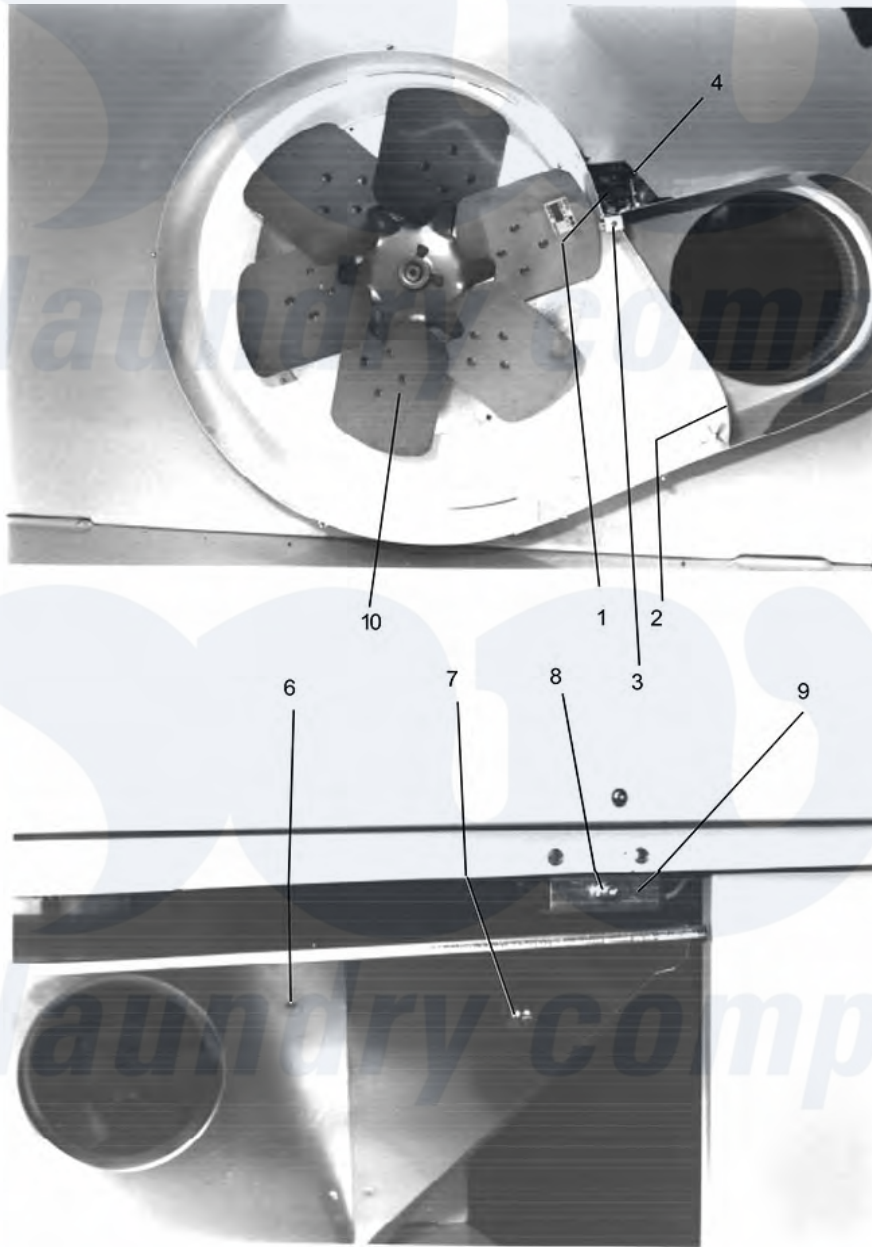

Dexter DRC55 Damper Switch, Lint hood & Blower Impeller Group Style #1

45

[Dexter Commercial Dexter DRC55 Dryer Parts](#) Parts Diagram Damper Switch, Lint hood & Blower Impeller Group Style #1
 Click on the part number to view part

Item	Original Part Number	Replaced By	Status	Part Description
1	9539-432-001			Switch, Damper
*	9545-044-002			Screw, Control Mtg
"	8640-411-003			Nut, Switch Locking
"	9545-044-002			Screw, Control Mtg
"	8640-420-001			Nut, Switch Mtg (tandem)
2	9125-001-001			Damper
3	9451-146-001			Pin, Damper
4	9074-242-002			Cover, Damper Switch
*	9209-037-002			Grommet, 3/16 ID
5	9834-008-002		Not Available	Hood Ass'y, Lint
6	8640-412-004			Nut