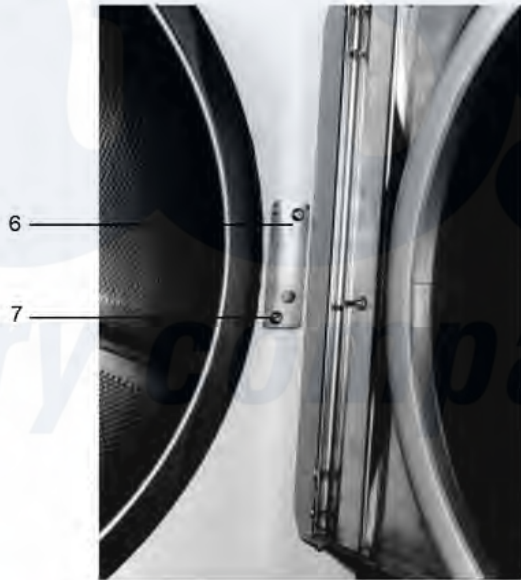

## Dexter DRC55 Door Switch Group

41

[Dexter Commercial Dexter DRC55 Dryer Parts](#) Parts Diagram Door Switch Group  
Click on the part number to view part

Item	Original Part Number	Replaced By	Status	Part Description
1	<a href="#">9041-076-001</a>			Box, Door Switch (Lower)
2	<a href="#">9550-159-001</a>			Shield, Door Switch
3	<a href="#">9539-461-001</a>			Switch, Door
4	<a href="#">8640-401-001</a>			Nut, Special Twin
5	<a href="#">9545-020-001</a>			Screw, Switch Mtg
6	<a href="#">9074-255-001</a>			Cover, Switch Box
7	<a href="#">9545-008-020</a>			Screw
8	<a href="#">9008-004-001</a>			Actuator, Switch- Lower
9	<a href="#">6068-041-001</a>			Conduit, Lower Panel
10	<a href="#">9545-012-003</a>			Screw
*	<a href="#">8641-436-000</a>			Washer, Fiber