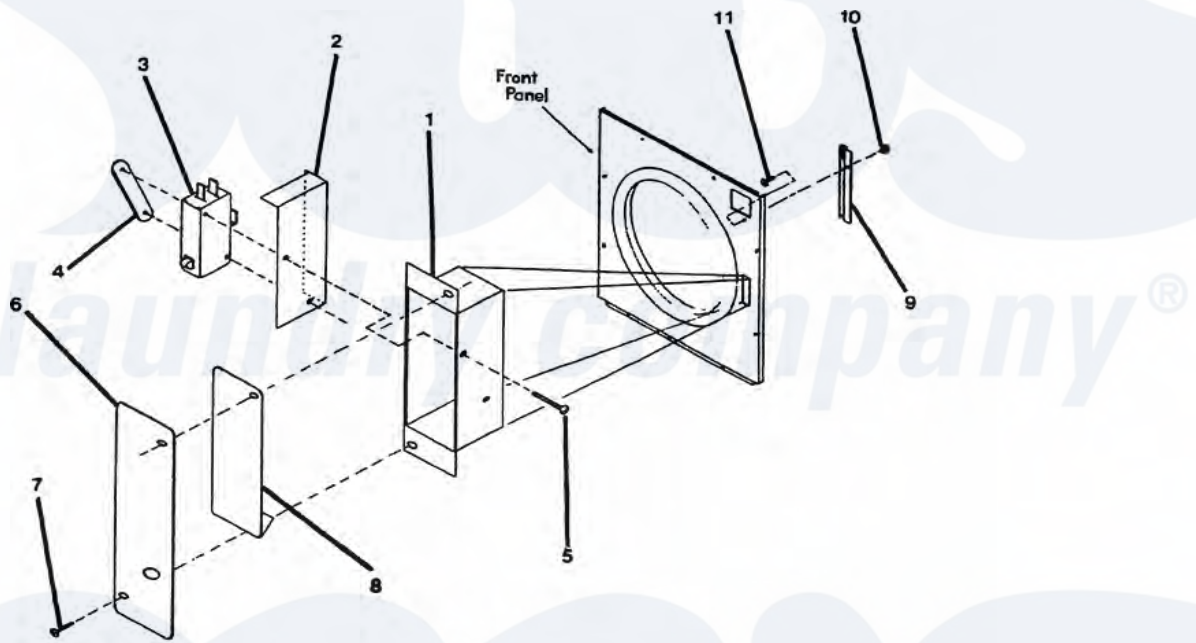

## Dexter DRC55 Door Switch Group

41

[Dexter Commercial Dexter DRC55 Dryer Parts](#) Parts Diagram Door Switch Group  
Click on the part number to view part

Item	Original Part Number	Replaced By	Status	Part Description
1	<a href="#">9041-076-001</a>			Box, Door Switch (Lower)
2	<a href="#">9550-159-001</a>			Shield, Door Switch
3	<a href="#">9539-461-001</a>			Switch, Door
4	<a href="#">8640-401-001</a>			Nut, Special Twin
5	<a href="#">9545-020-001</a>			Screw, Switch Mtg
6	<a href="#">9074-255-001</a>			Cover, Switch Box
7	<a href="#">9545-008-020</a>			Screw
8	<a href="#">9008-004-001</a>			Actuator, Switch- Lower
9	<a href="#">6068-041-001</a>			Conduit, Lower Panel
10	<a href="#">9545-012-003</a>			Screw
*	<a href="#">8641-436-000</a>			Washer, Fiber