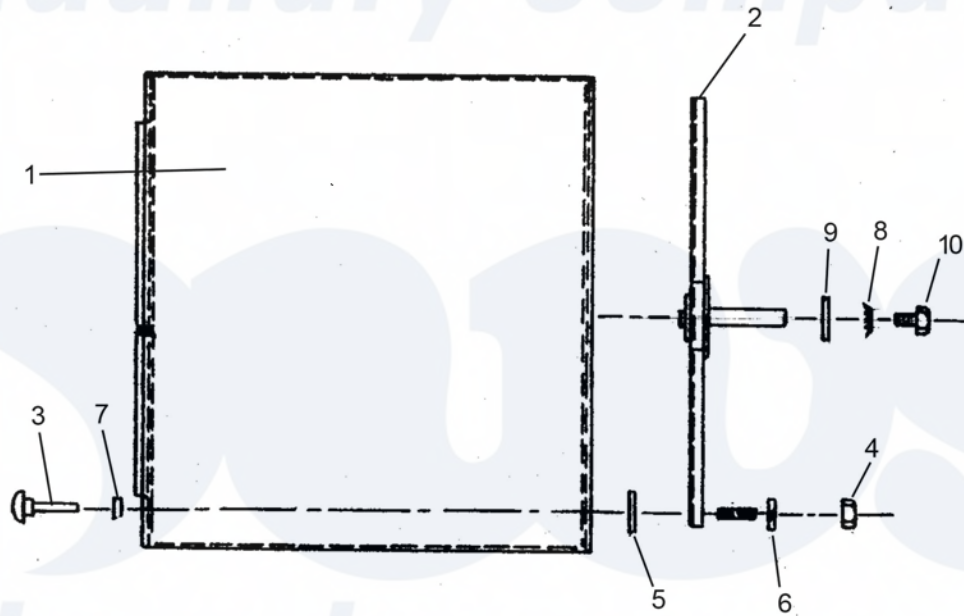

Dexter DRC55 Tumbler Group

Dexter Commercial Dexter DRC55 Dryer Parts Parts Diagram Tumbler Group
 Click on the part number to view part

Item	Original Part Number	Replaced By	Status	Part Description
1	9848-119-001	9848-119-001P		55# Tumbler
2	9568-010-001		Not Available	Spider Ass'y
3	9497-226-001			Rod, Tumbler
4	8640-417-002			Nut
5	9552-013-000			Shim
6	8641-582-004			Lockwasher
7	8641-587-001	8641-590-001		Washer
8	9487-234-001			Ring, Tolerance
9	8641-582-016			Lockwasher
10	8641-581-026			Washer, Flat
11	9545-017-009			Screw, Hx Cap