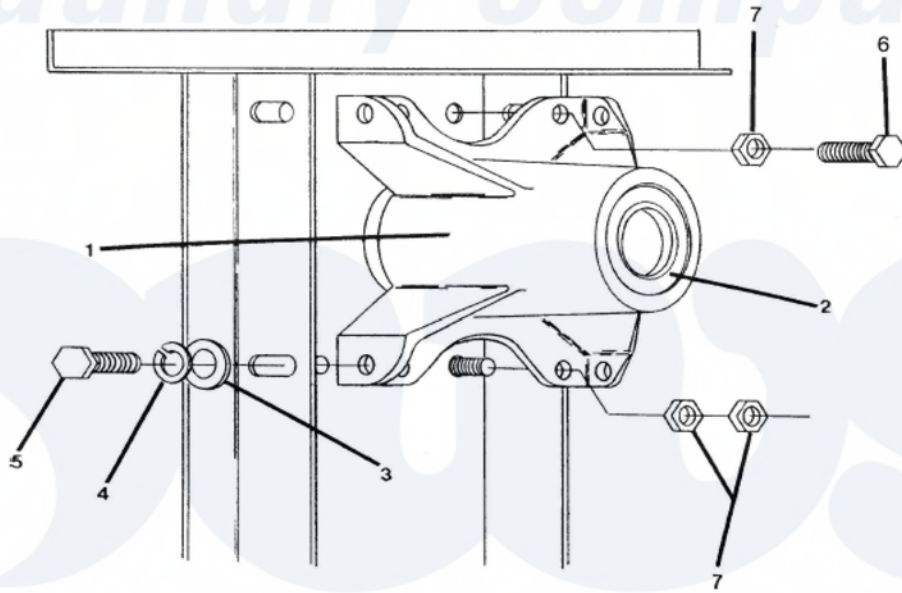

Dexter DTCK80 Bearing Housing Group

Dexter [Commercial Dexter DTCK80 Dryer Parts](#) Parts Diagram Bearing Housing Group
 Click on the part number to view part

Item	Original Part Number	Replaced By	Status	Part Description
*	9803-189-001			Housing, Bearing AssÖy
1	9241-183-003			Housing, Bearing
2	9036-159-001			Bearing, Ball-Rear
*	9036-159-002			Bearing, Ball-Front
3	8641-581-026			Washer, Flat
4	8641-582-004			Lockwasher
5	9545-017-004		Not Available	Bolt, 1/2-13x1
6	9545-059-003			Screw, 7/16-14x1 1/2
*	8641-582-013			Lockwasher, 7/16
7	8640-416-001			Nut, 7/16-14
*	9487-234-001			Ring, Tolerance