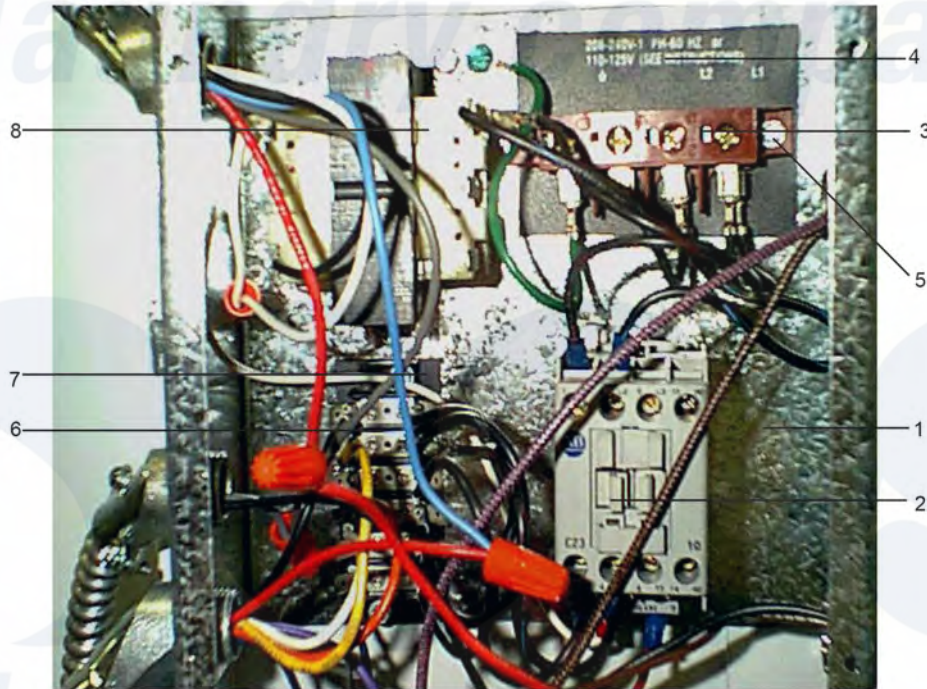

Dexter DTCK80 Control Box Gorup

Dexter Commercial [Dexter DTCK80 Dryer Parts](#) Parts Diagram Control Box Gorup

Click on the part number to view part

| Item | Original Part Number | Replaced By | Status | Part Description |
|------|------------------------------|-------------------------------|---------------|---|
| 1 | 9041-081-001 | | | Box, Control |
| * | 9074-280-001 | | Not Available | Cover, Control Box |
| " | 9545-008-024 | | | Screw HX Head Tapping (Mounts bracket housing to dryer) |
| 2 | 5192-295-011 | | | Relay |
| * | 9545-045-007 | 9545-010-001 | | Screw, Cross Recessed |
| 3 | 9897-035-002 | 9897-035-002P | | Terminal block |
| 4 | 9558-029-003 | | | Strip , Terminal Marker |
| 5 | 9545-045-002 | | | Screw, Mtg (top) |
| 6 | 9897-034-001 | | | Terminal Block Assembly |
| 7 | 9558-027-001 | | Not Available | Strip , Terminal Marker |
| * | 8639-621-007 | | | Screw, Green Grounding |

" [8641-582-006](#)

Lockwasher

8 [8711-007-001](#)

Transformer, Control

* [9545-012-009](#)

Screw , Hx #10-32x1/2

" [8640-413-002](#)

Nut, Hinge to Door