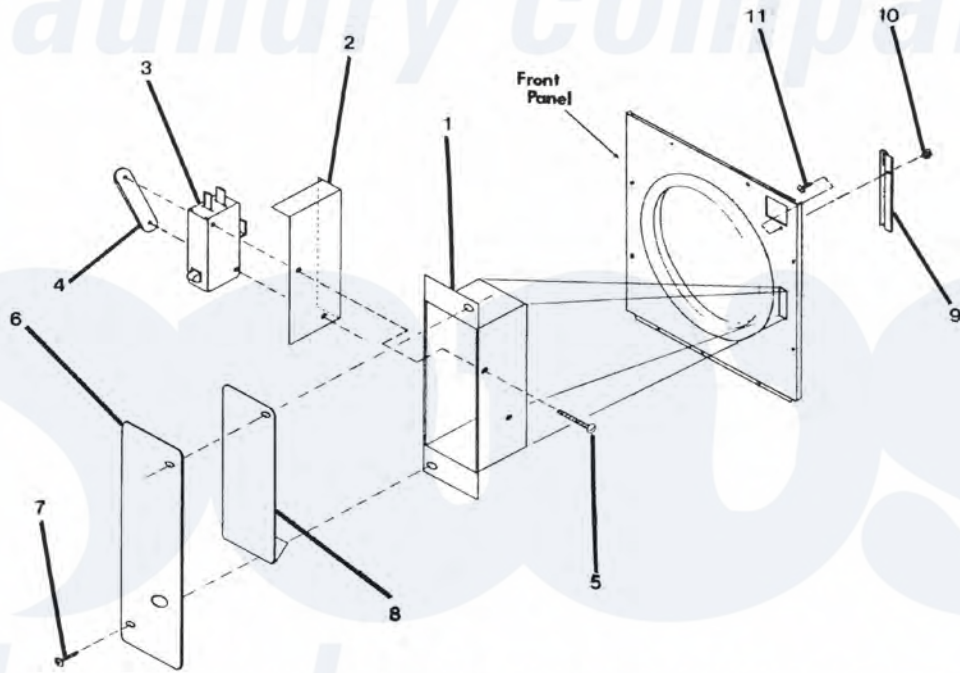

Dexter DTCK80 Door Switch Group

Dexter [Commercial Dexter DTCK80 Dryer Parts](#) Parts Diagram Door Switch Group
 Click on the part number to view part

Item	Original Part Number	Replaced By	Status	Part Description
1	9041-076-001			Box, Door Switch (Lower)
2	9550-159-001			Shield, Door Switch
3	9539-461-001			Switch, Door
4	8640-401-001			Nut, Special Twin
5	9545-020-001			Screw, Switch Mtg
6	9074-255-001			Cover, Switch Box
7	9545-008-020			Screw
8	9008-004-001			Actuator, Switch- Lower
9	6068-041-002			Conduit
10	9545-012-003			Screw
*	8641-436-000			Washer, Fiber

11 [8640-413-004](#)

Nut, Elastic Stop

* [8220-001-221](#)

Wire Assy, Door Switch - Black

" [8220-001-222](#)

Wire Assy, Door Switch - Blue

the laundry company[®]

the laundry company[®]