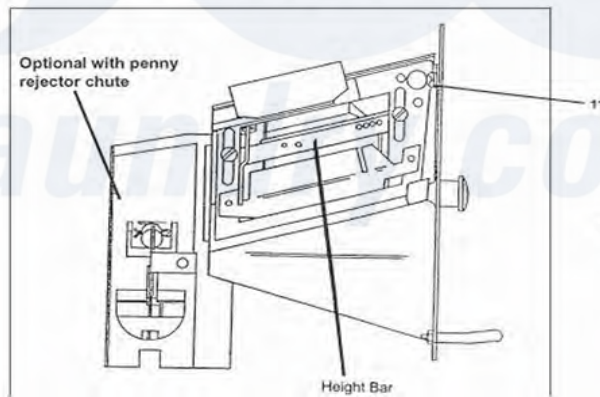

Dexter SWD Coin Handling

Coin Handling Group

#8 COIN ACCEPTOR - right side

[Dexter Commercial Dexter SWD Stacked Washer and Dryer Parts](#) Parts Diagram Coin Handling
 Click on the part number to view part

Item	Original Part Number	Replaced By	Status	Part Description
7	9942-028-003		Not Available	SS Coin Vault Assy, Coin
*	9545-008-026			Screw, Vault Mtg
8	9021-009-001			Coin Acceptor
*	9119-025-002			Acceptor Chute Ass'y w/o penny ejector
10	9119-025-001			OPTIONAL Acceptor Chute W/ penny rejector
*	9545-053-002			Screw
"	9486-145-001			Return, Coin Acceptor
9	9539-466-005			Switch, Coin Mech
*	9627-817-001			Wiring Harness, CoinDrop Mech