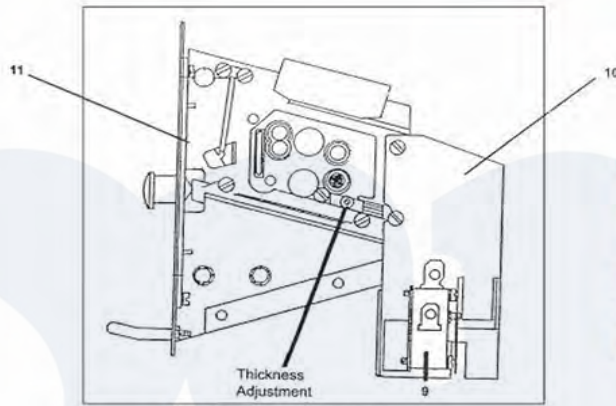

Dexter SWD Coin Handling

Coin Handling Group

#8 COIN ACCEPTOR - right side

[Dexter Commercial Dexter SWD Stacked Washer and Dryer Parts](#) Parts Diagram Coin Handling
 Click on the part number to view part

Item	Original Part Number	Replaced By	Status	Part Description
7	9942-028-003		Not Available	SS Coin Vault Assy, Coin
*	9545-008-026			Screw, Vault Mtg
8	9021-009-001			Coin Acceptor
*	9119-025-002			Acceptor Chute Ass'y w/o penny ejector
10	9119-025-001			OPTIONAL Acceptor Chute W/ penny rejector
*	9545-053-002			Screw
"	9486-145-001			Return, Coin Acceptor
9	9539-466-005			Switch, Coin Mech
*	9627-817-001			Wiring Harness, CoinDrop Mech