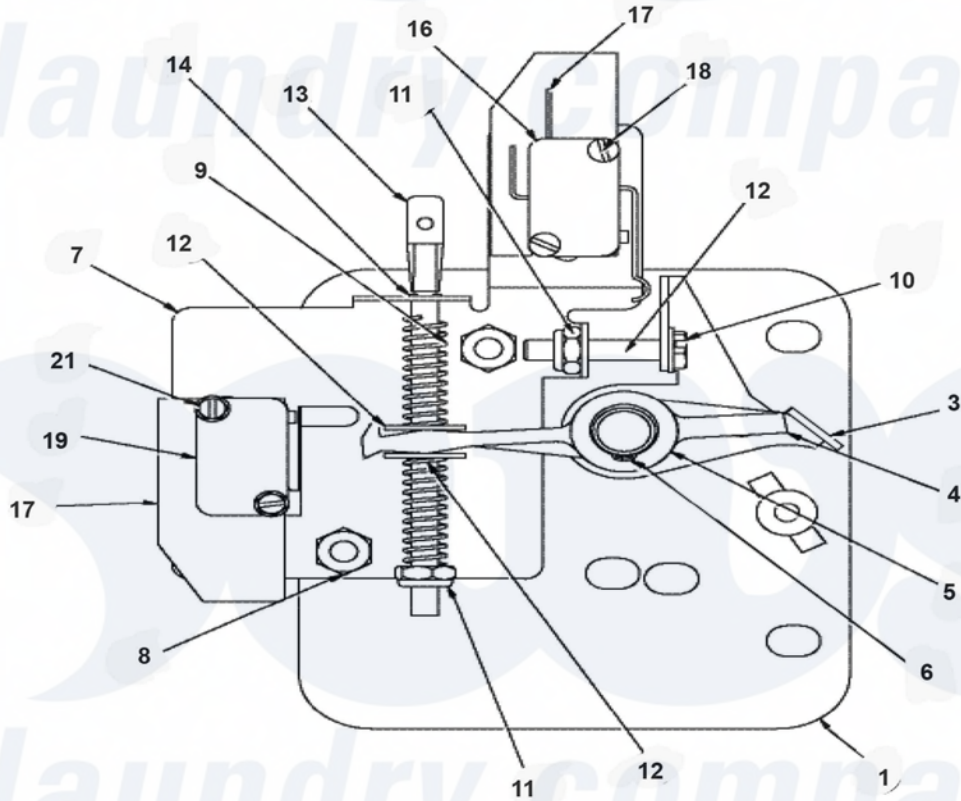

Dexter SWD Door Lock Assembly

Dexter [Commercial Dexter SWD Stacked Washer and Dryer Parts](#) Parts Diagram Door Lock Assembly
 Click on the part number to view part

Item	Original Part Number	Replaced By	Status	Part Description
33	9885-024-001			Lock Assy, Complete (#1-22)(includes #1 thru #22)
1	9982-346-001			Plate Assy, Door Lock
2	8641-581-030			Washer, Flat
3	9008-005-001			Actuator, Latching Switch
4	9450-002-004			Pawl, Locking
5	8641-569-003			Washer, Spring
6	9487-200-004			Ring, Retaining
7	9029-163-001		Not Available	Bracket Switch
8	8640-413-002			Nut, Hinge to Door
9	9534-364-002			Spring, Actuating
10	9545-012-020			Screw, Hx. 10-32 x 1 0

11	8640-413-004	Nut, Elastic Stop
12	9534-364-001	Spring, Return
13	9451-193-001	Pin, Guide
14	9487-200-005	Ring, Retaining
15	8641-581-031	Washer
16	9539-461-008	Switch, Latching Sensing
17	9550-169-003	Shield, Switch
18	9545-020-001	Screw, Switch Mtg
"	8640-401-001	Nut, Special Twin
19	9539-461-007	Switch-Micro
20	9008-006-003	Actuator, Switch Locking
21	9545-020-003	Screw 4-40 x 1 1/8"
"	8640-401-001	Nut, Special Twin
*	9552-037-001	Shim, Door Lock, Thin
"	9545-018-014	Screw, Lock mtg 1/4"-20 x 3/4"
"	8641-582-007	Lockwasher 1/4"